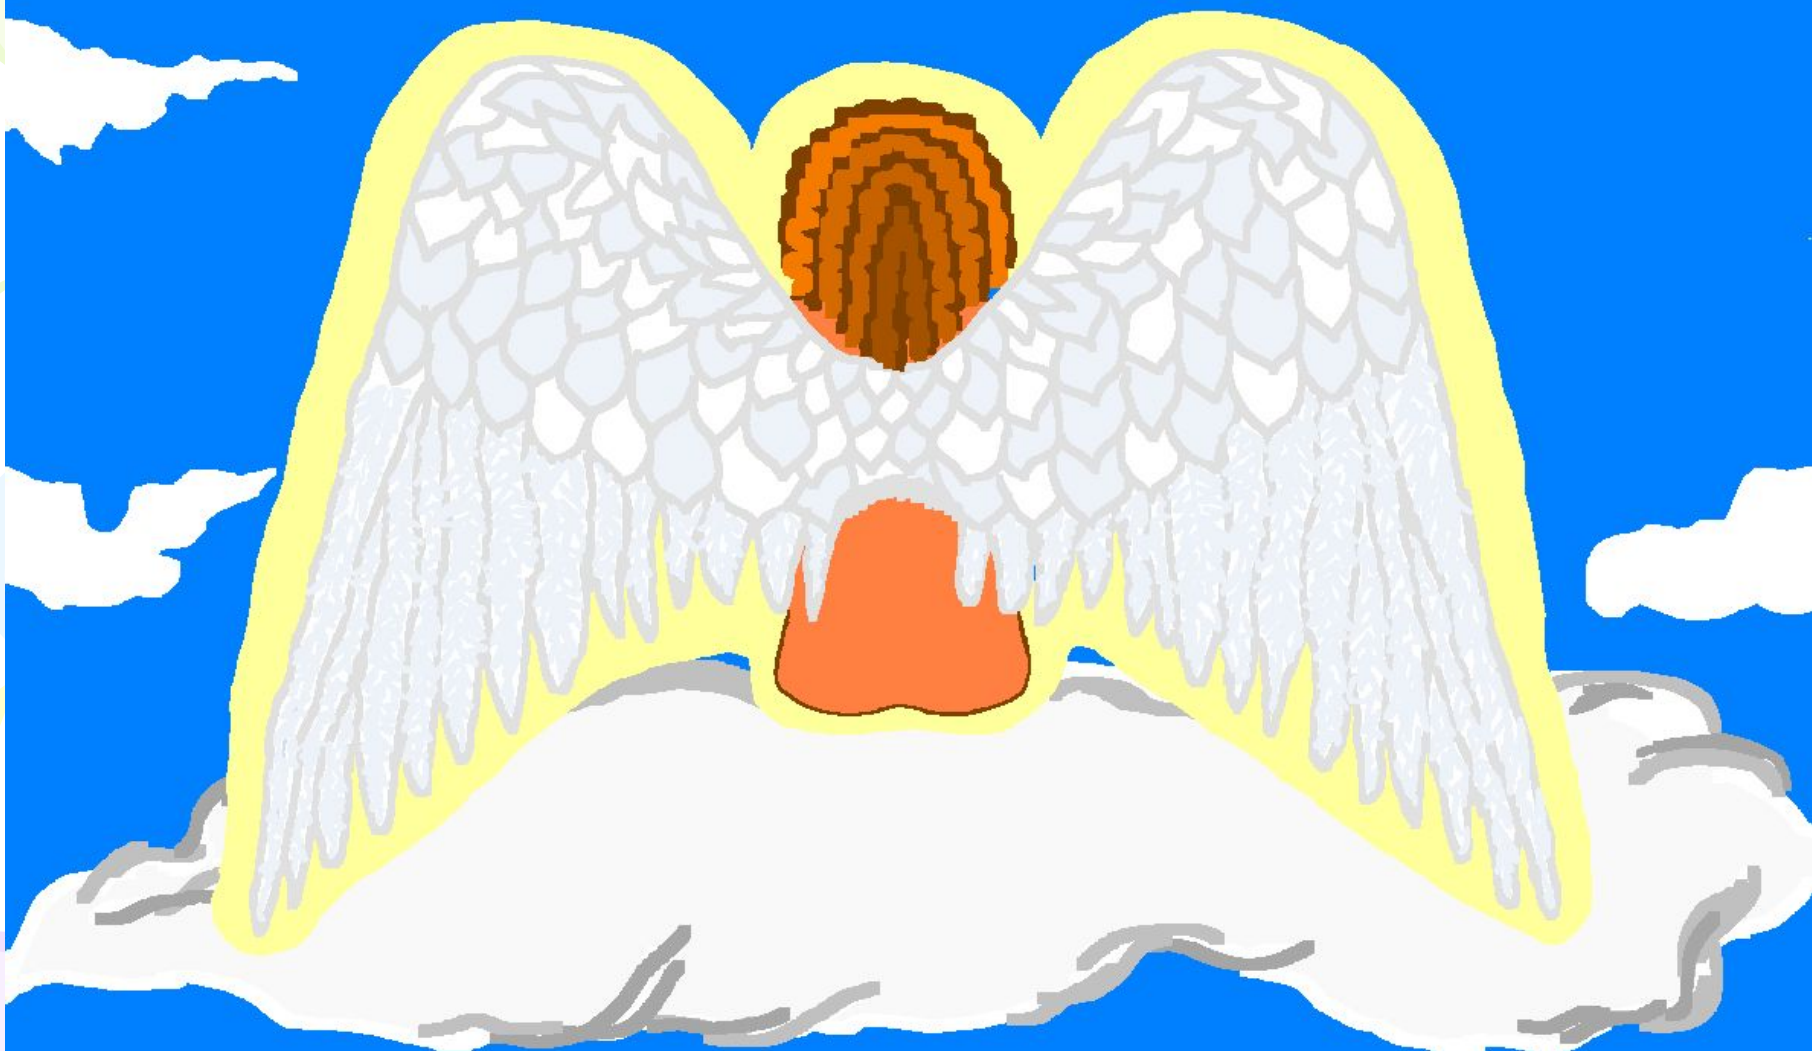

The background features several large, flowing, abstract shapes in shades of purple, green, and light blue. Interspersed among these are numerous small, yellow, triangular shapes that resemble sun rays or decorative accents.

Роза

Стрелок

Девчонки

Черное на желтом

IF LOOKS COULD KILL

ангел

**Желаем
творческих
успехов!**