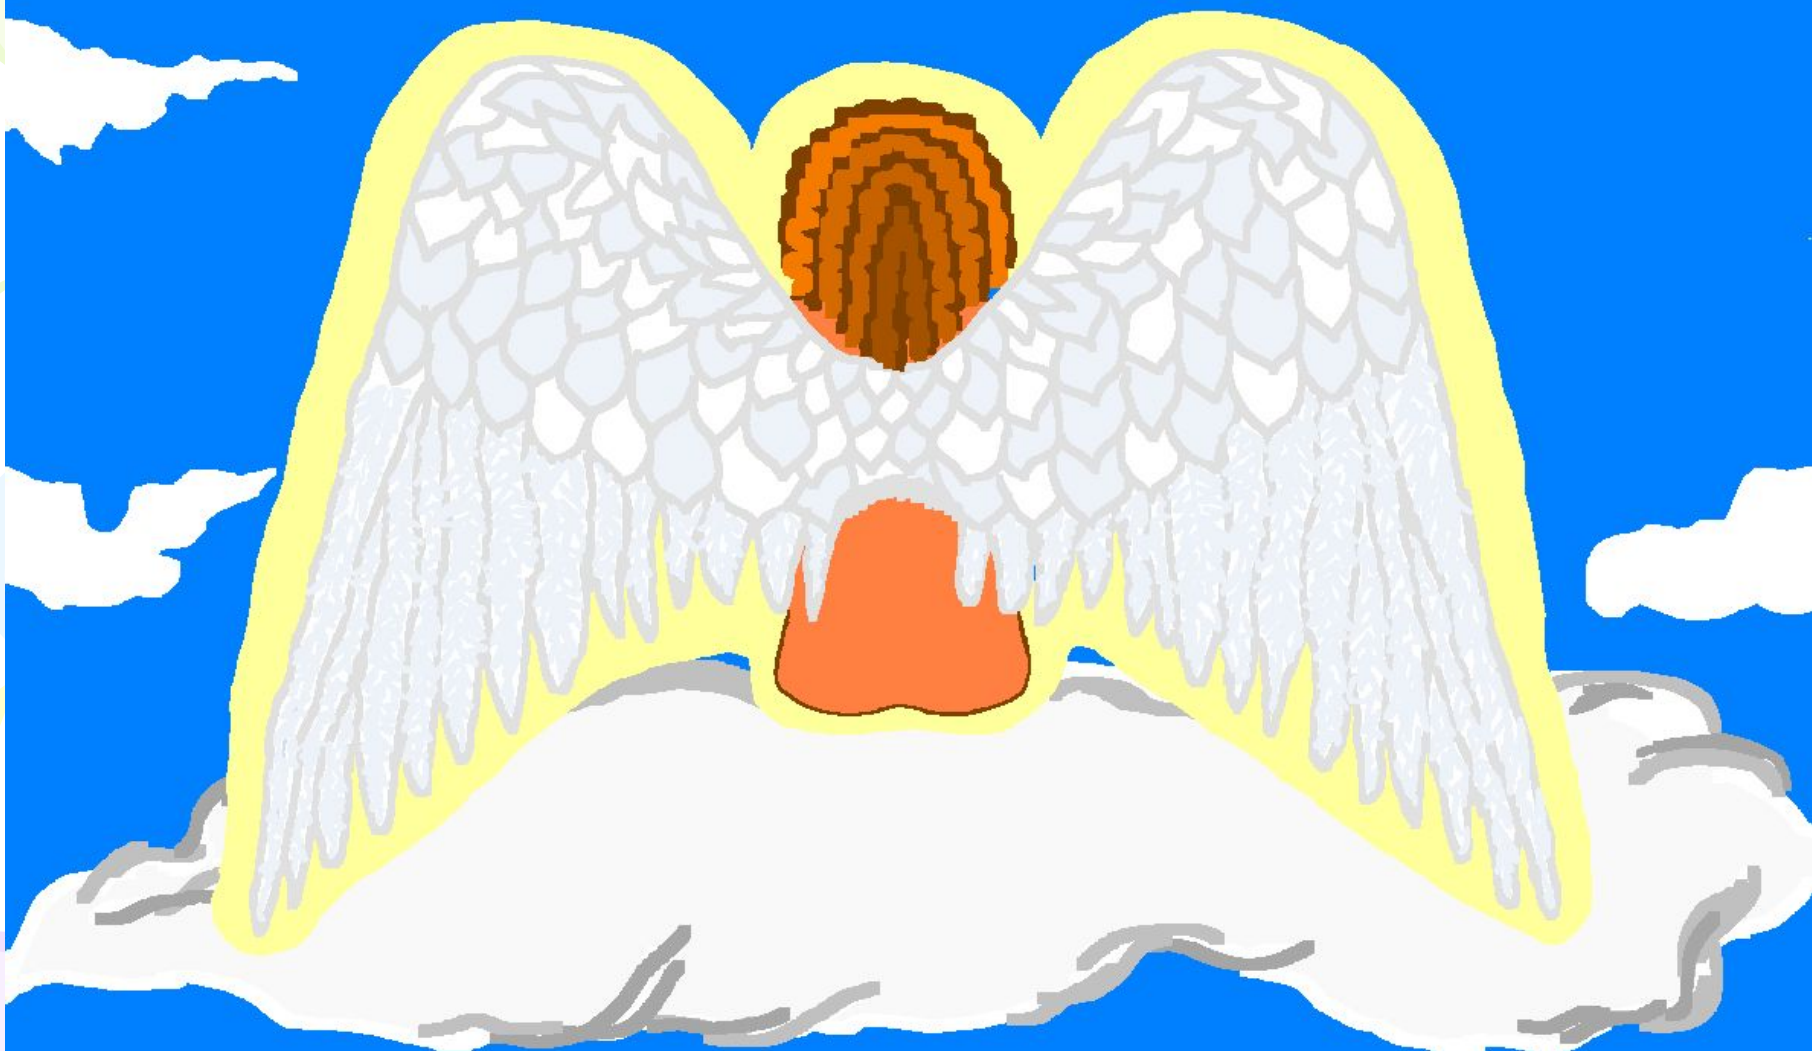

The background features several large, flowing, abstract shapes in shades of purple, green, and light blue. Interspersed among these are numerous small, yellow, triangular shapes that resemble sun rays or decorative elements.

Роза

Стрелок

Девчонки

Черное на желтом

IF LOOKS COULD KILL

ангел

**Желаем
творческих
успехов!**