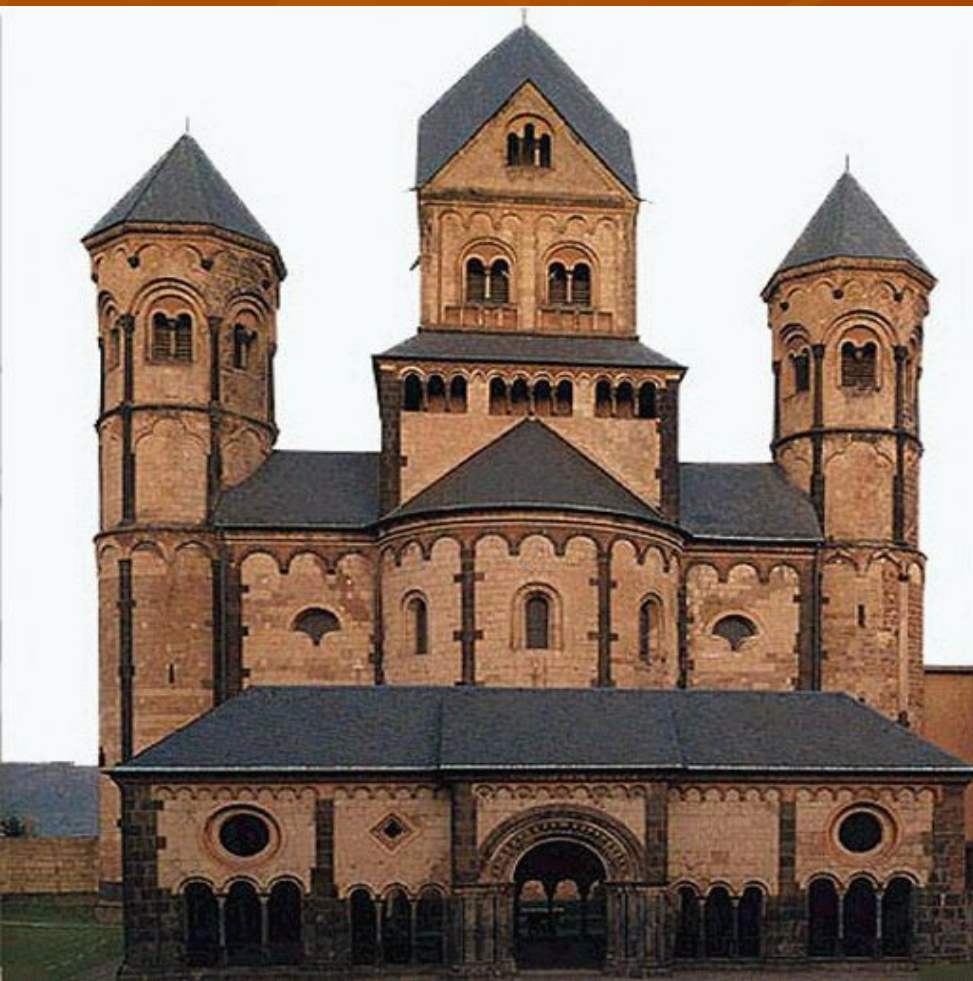

Романский стиль