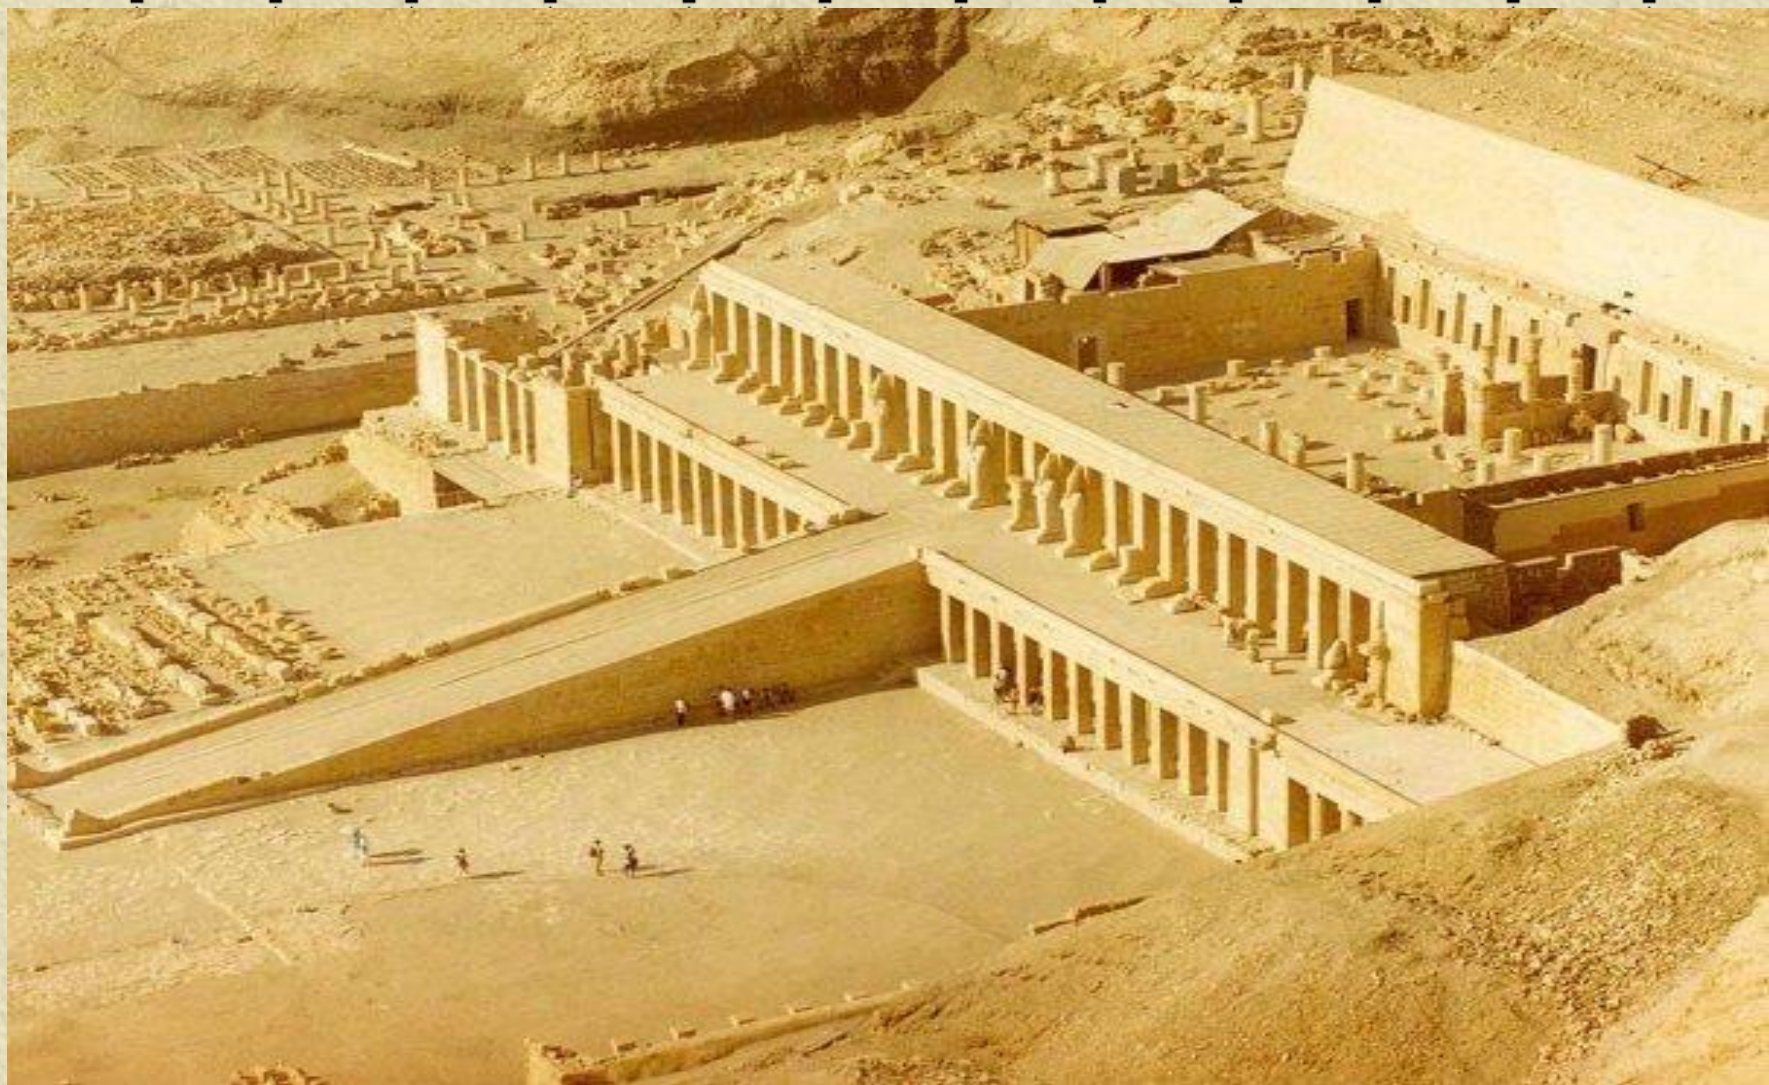

ГРОБНИЦА ХАТШЕПСУТ