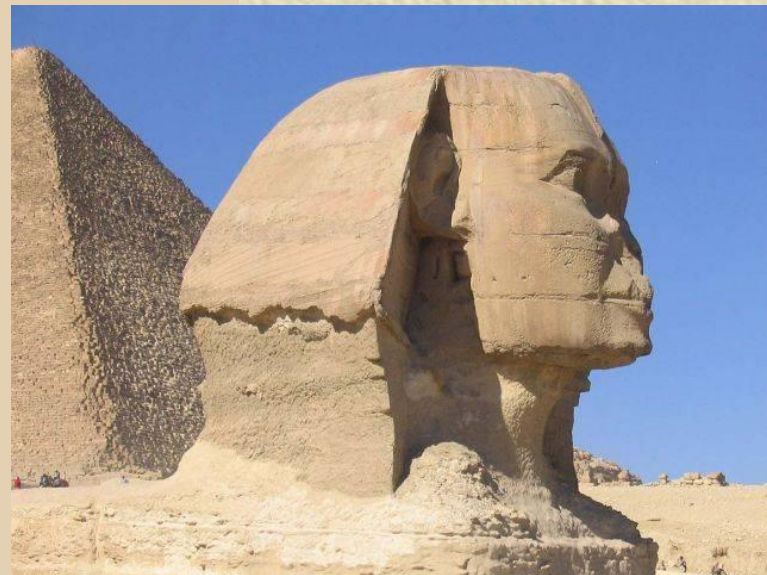

Пропорции комплекса больших пирамид в Гизе