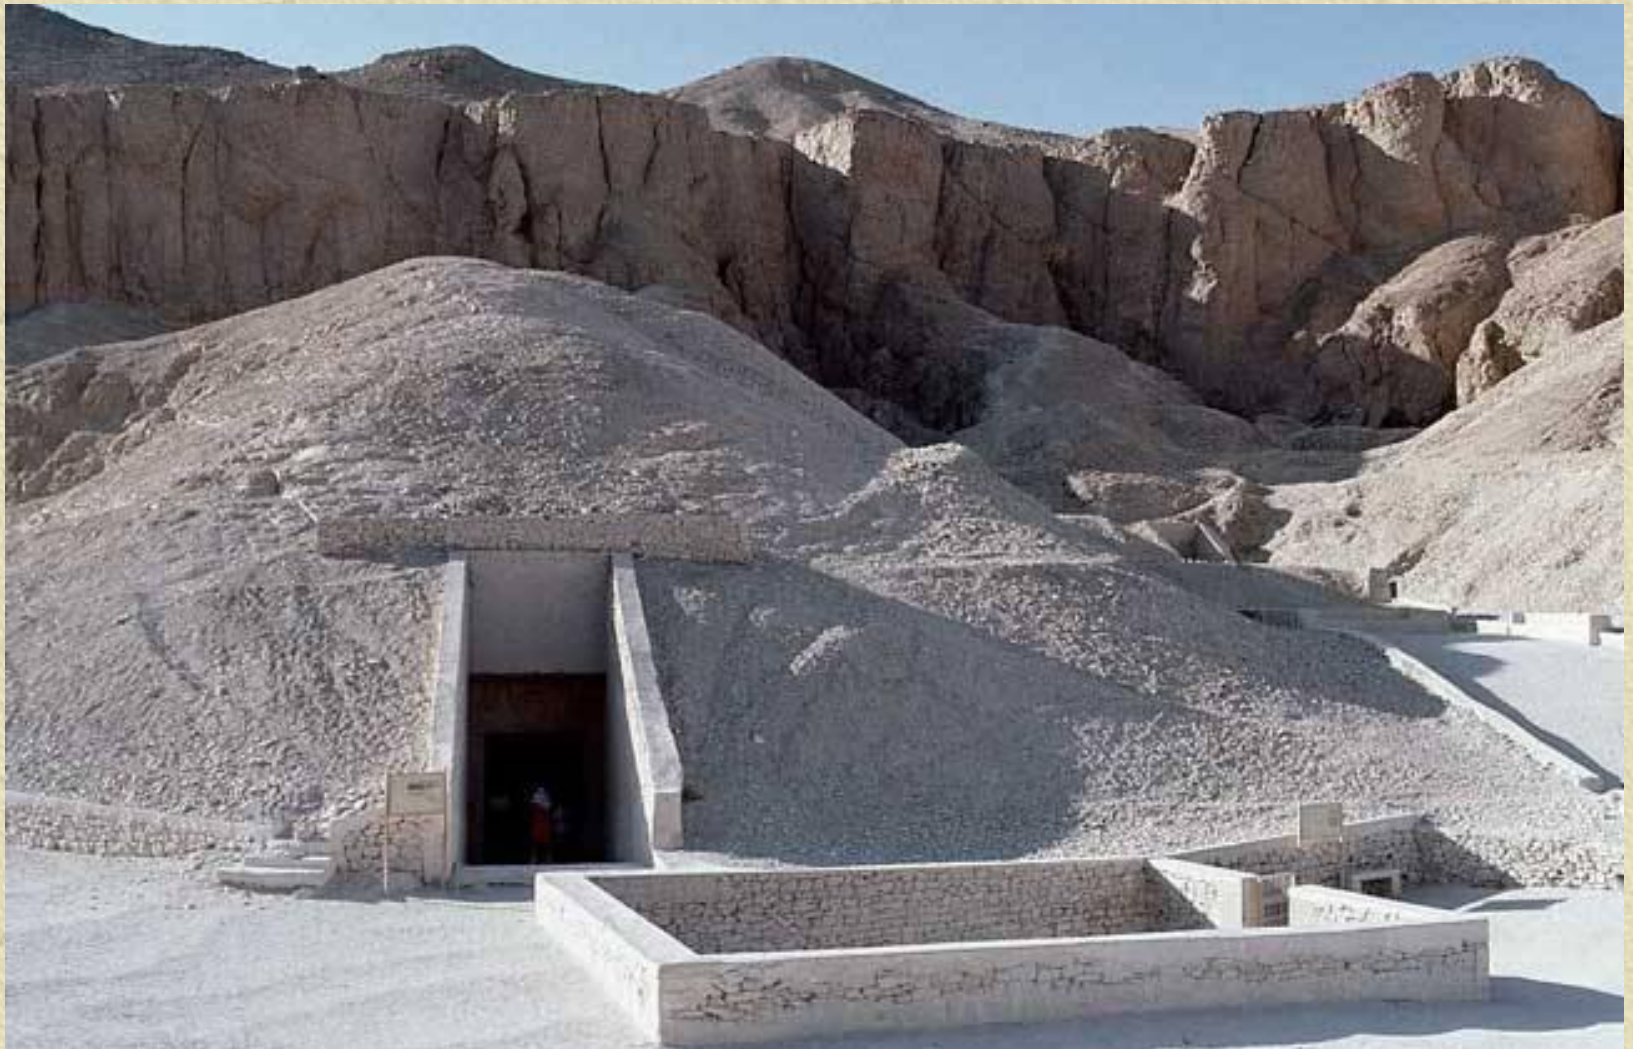

A composite image of ancient Egyptian monuments. In the foreground, the head of the Great Sphinx is visible on the left. In the center, two golden pyramids stand against a blue sky. In the background, a temple with several seated statues is visible. The overall scene is set in a desert landscape.

# ГРОБНИЦА ХАТШЕПСУТ

---

- Путешествие в страну Пунт

# ГРОБНИЦА ТУТАНХАМОНА

---

- Лорд Карнавон и Говард Картер