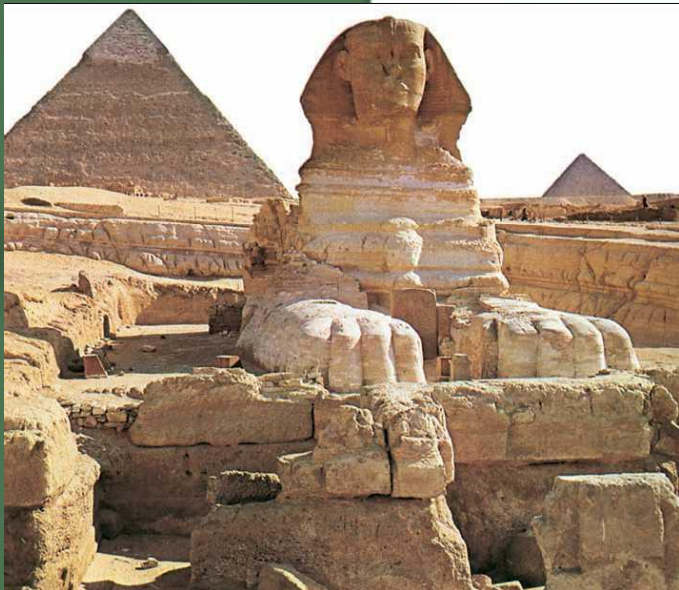

Искусство Древнего Египта

Содержание:

- Пирамиды в Гизе ;
- Большой Сфинкс;
- Палетка Нармера;

Пирамиды в Гизе

Большой Сфинкс

Палетка Нармера

A composite image featuring ancient Egyptian monuments. In the foreground, the head of the Great Sphinx is visible on the left, and a smaller sphinx is on the right. In the background, several pyramids and a row of seated statues are visible under a clear blue sky. The text is overlaid in the center.