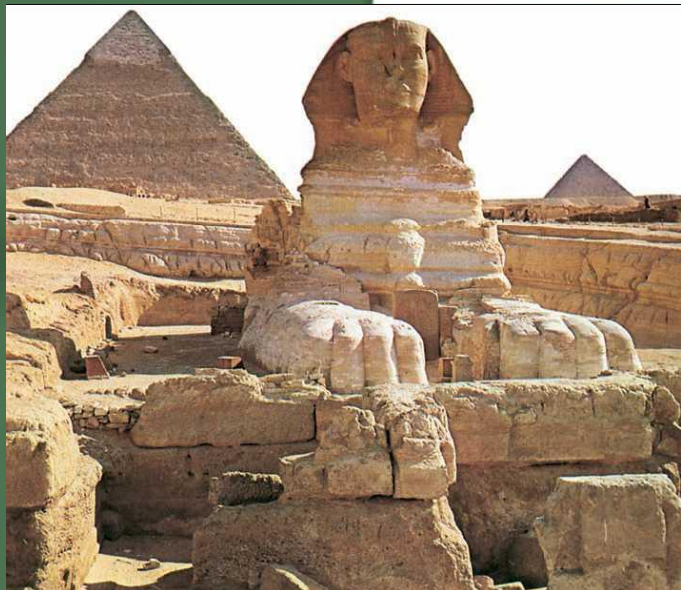

Искусство Древнего Египта

Содержание:

- Пирамиды в Гизе ;
- Большой Сфинкс;
- Палетка Нармера;

Пирамиды в Гизе

Большой Сфинкс

Палетка Нармера

A composite image featuring ancient Egyptian monuments. In the foreground, the head of the Great Sphinx is visible on the left, and a smaller sphinx is on the right. In the background, several pyramids and a row of seated statues are visible under a clear blue sky. The text is overlaid in the center.