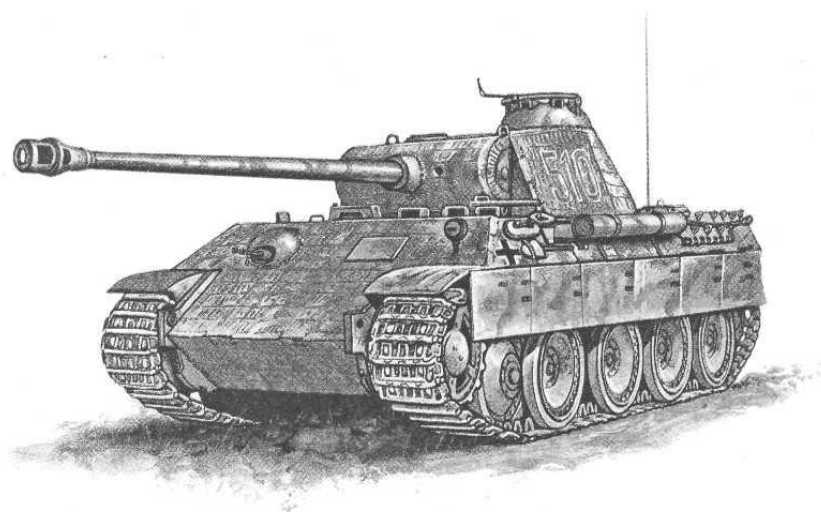


The image shows the exterior of a brick building, likely a school. The building has several windows with dark frames. A central entrance is covered by a dark, curved awning. A set of concrete steps leads up to the entrance, flanked by black metal railings. The text is overlaid in a large, bold, blue font.

# **ТАНКИ**

**принимавшие участие  
в Курской битве**

**Великой Отечественной  
Войны**

# Средние танки

Средний танк  
Т-V «Пантера»

Средний танк Т-34