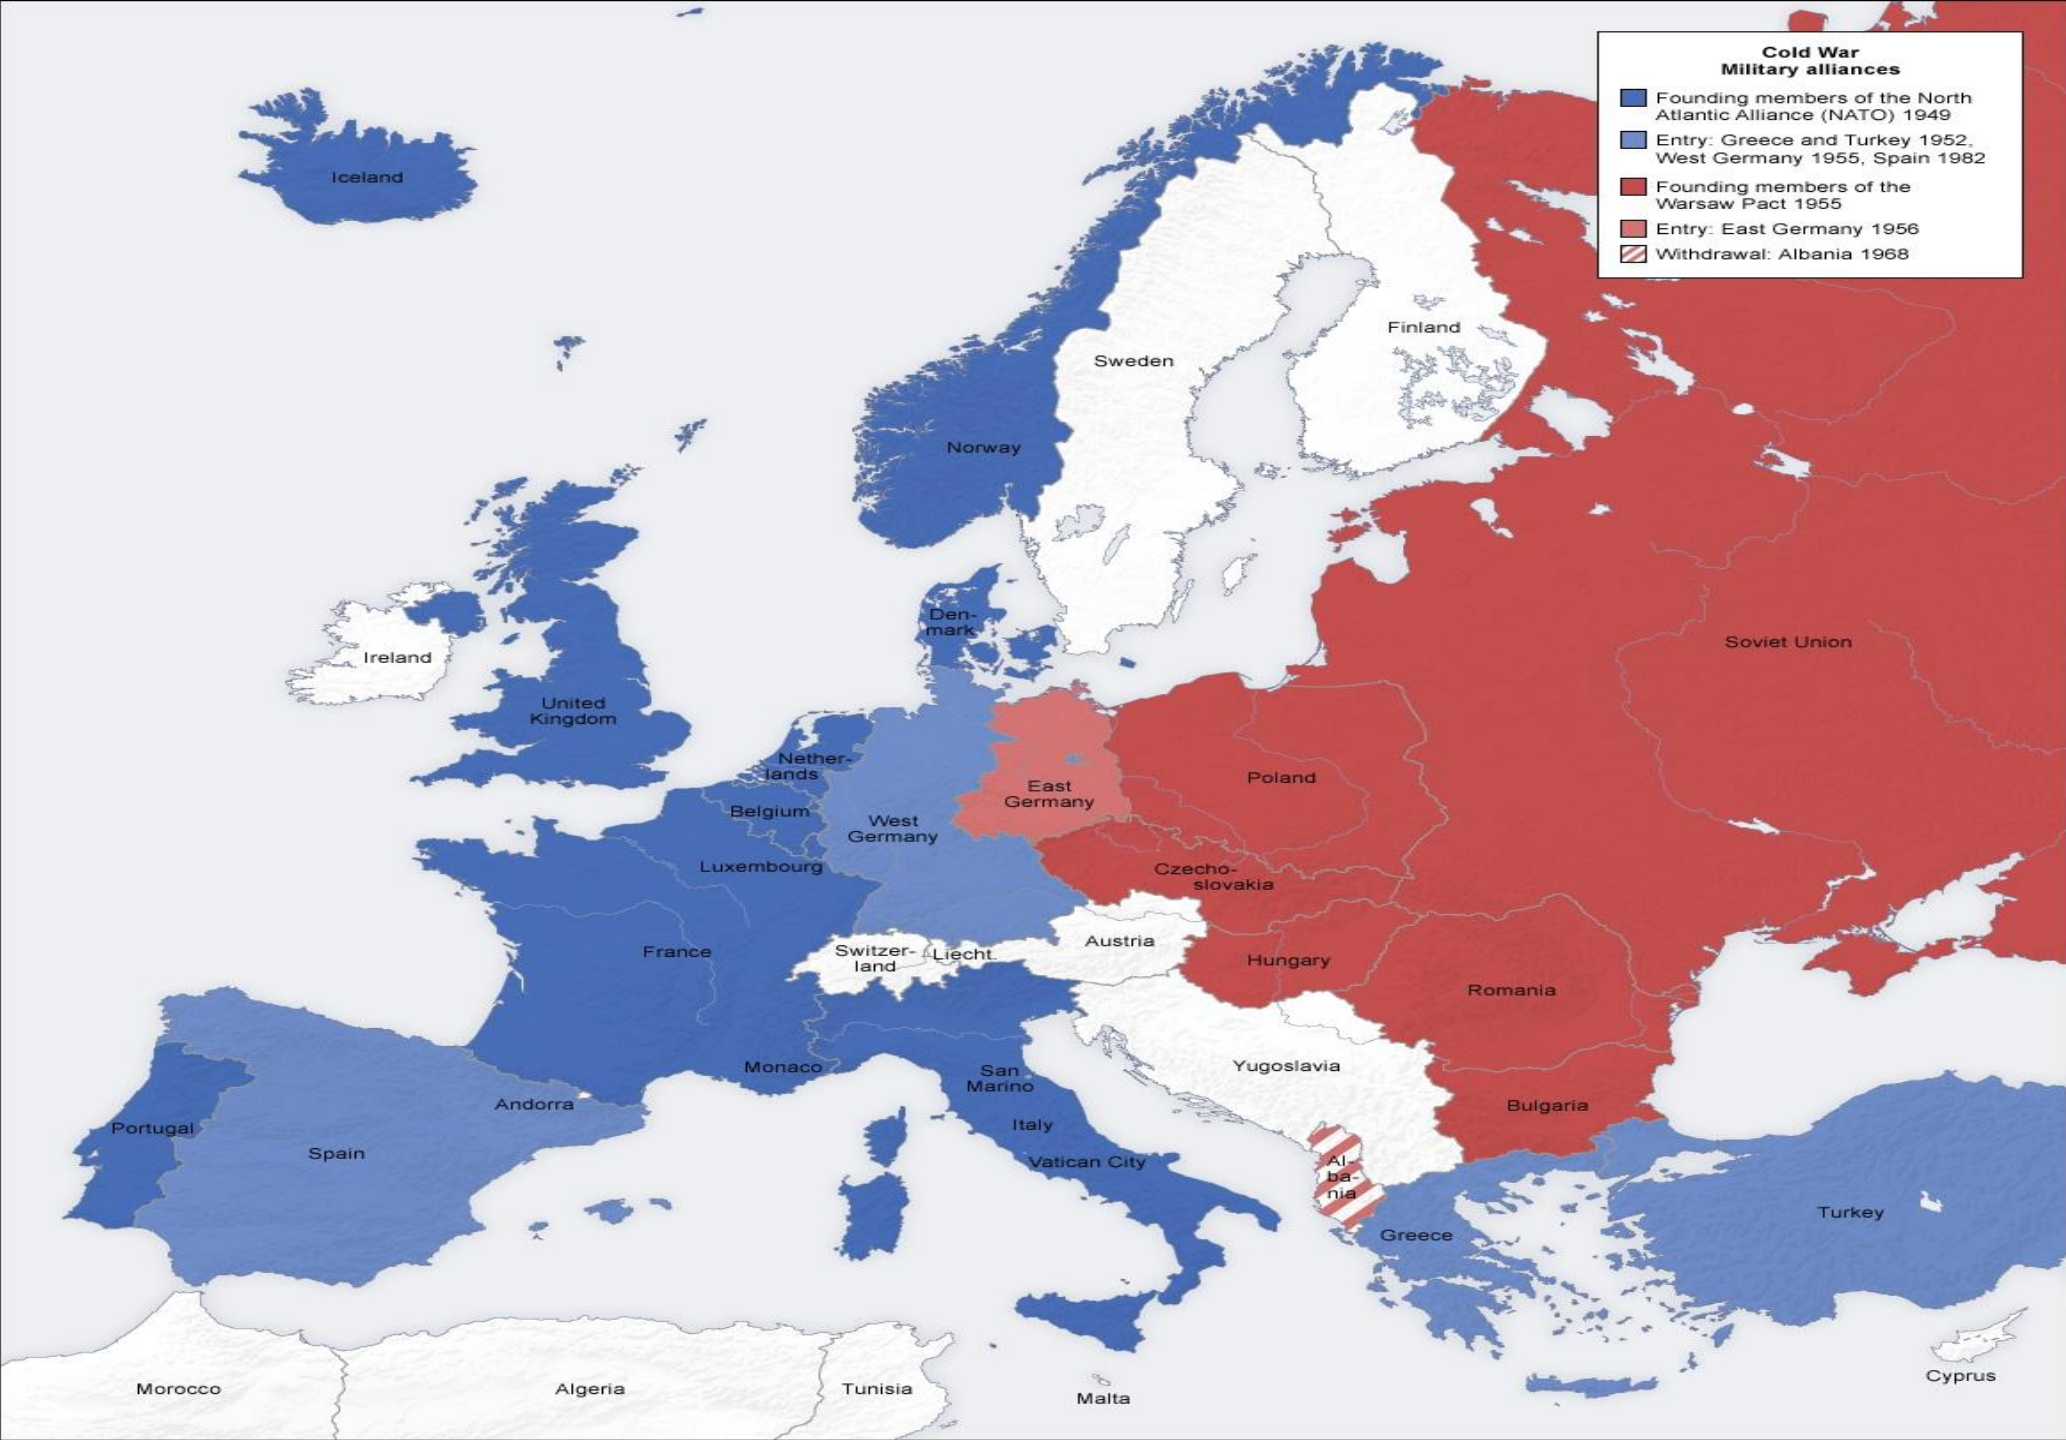

**Cold War
Military alliances**

- Founding members of the North Atlantic Alliance (NATO) 1949
- Entry: Greece and Turkey 1952, West Germany 1955, Spain 1982
- Founding members of the Warsaw Pact 1955
- Entry: East Germany 1956
- Withdrawal: Albania 1968