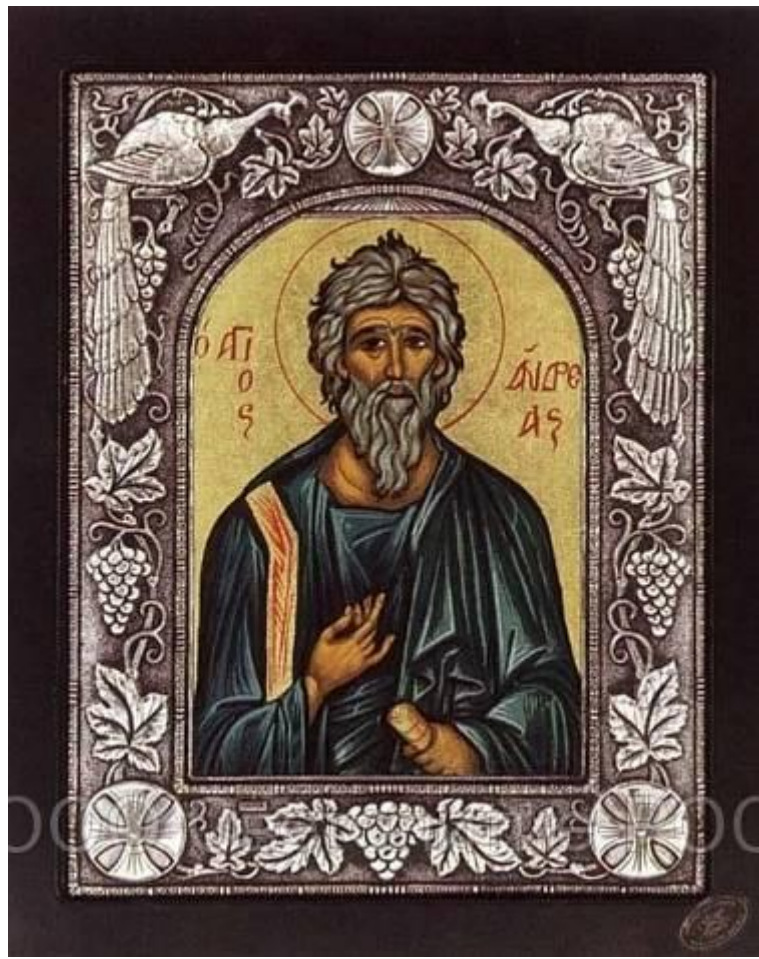

A scenic landscape in Scotland. In the foreground, there is a lush green field of tall grass. In the middle ground, a small, rustic stone cottage with two chimneys sits on a grassy slope overlooking a calm lake. The background is dominated by large, rugged mountains with rocky peaks and patches of green vegetation. The sky is filled with soft, white clouds, with some blue visible. The overall atmosphere is peaceful and natural.

Welcome to Scotland

D'Lynn
Walton
©

фотограф Чекарина Анна. 200