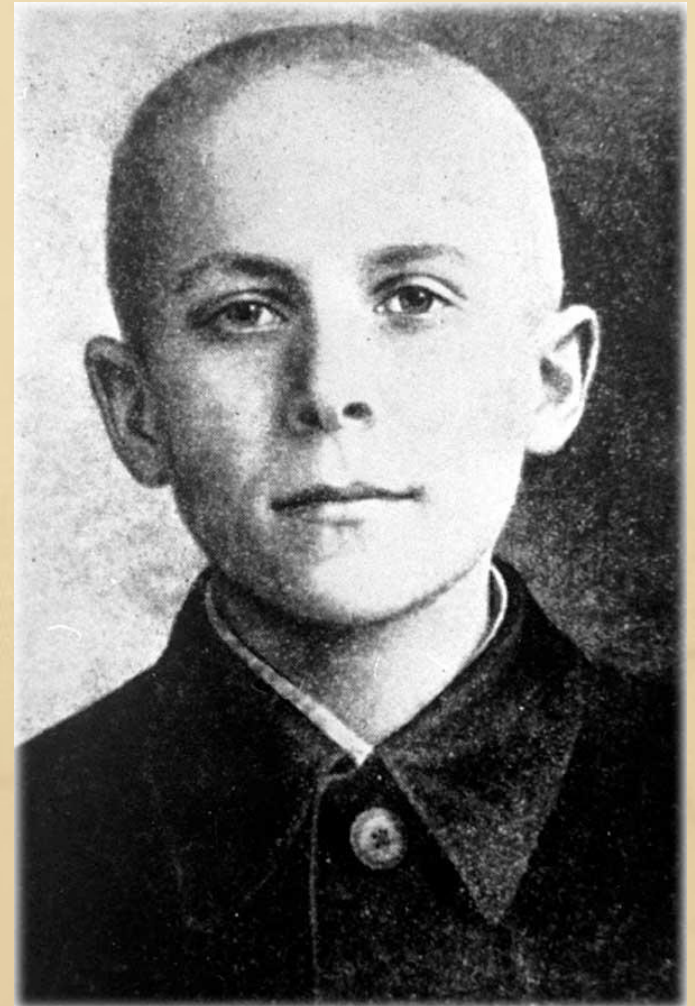

Зина Портнова

и другие пионеры-герои ВОВ.

Марат Казей

Лёня Голиков

Валя Котик

Надя Богданова

Зина Портнова

The background of the image is a light beige or cream color, featuring a faint, stylized map of a region with a compass rose in the upper left corner. The map shows various geographical features and lines, and the compass rose has some numbers on it. The overall aesthetic is that of a vintage or historical document.