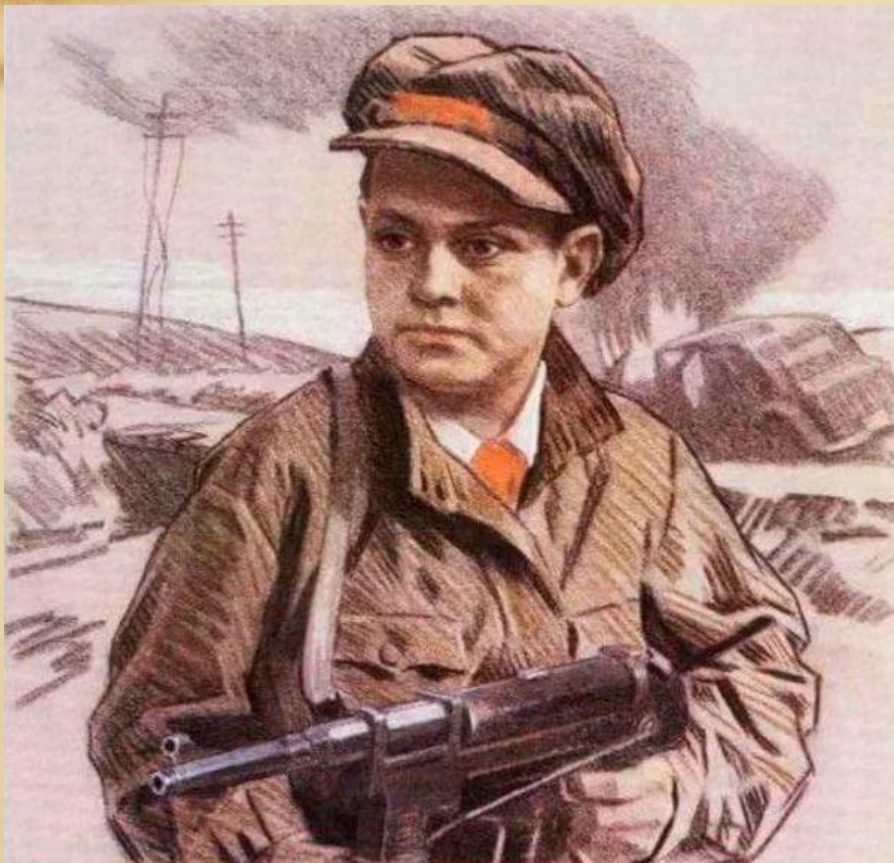

Зина Портнова

и другие пионеры-герои ВОВ.

Марат Казей

Лёня Голиков

Валя Котик

Надя Богданова

Зина Портнова

The background of the image is a light beige or cream color, featuring a faint, stylized map of a region with a compass rose in the upper left corner. The map shows various geographical features and lines, and the compass rose has some numbers on it. The overall aesthetic is that of a vintage or historical document.