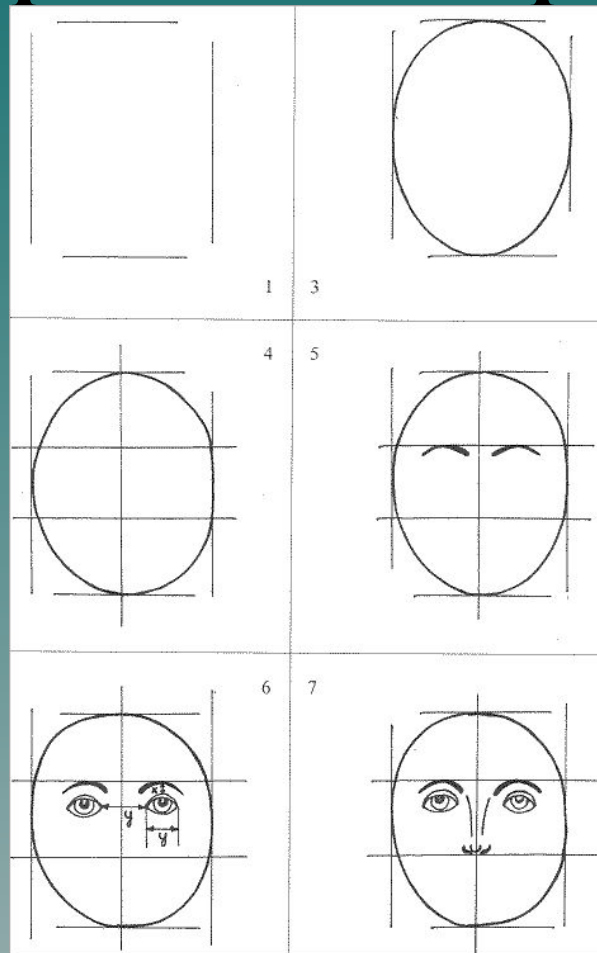

Практическая работа