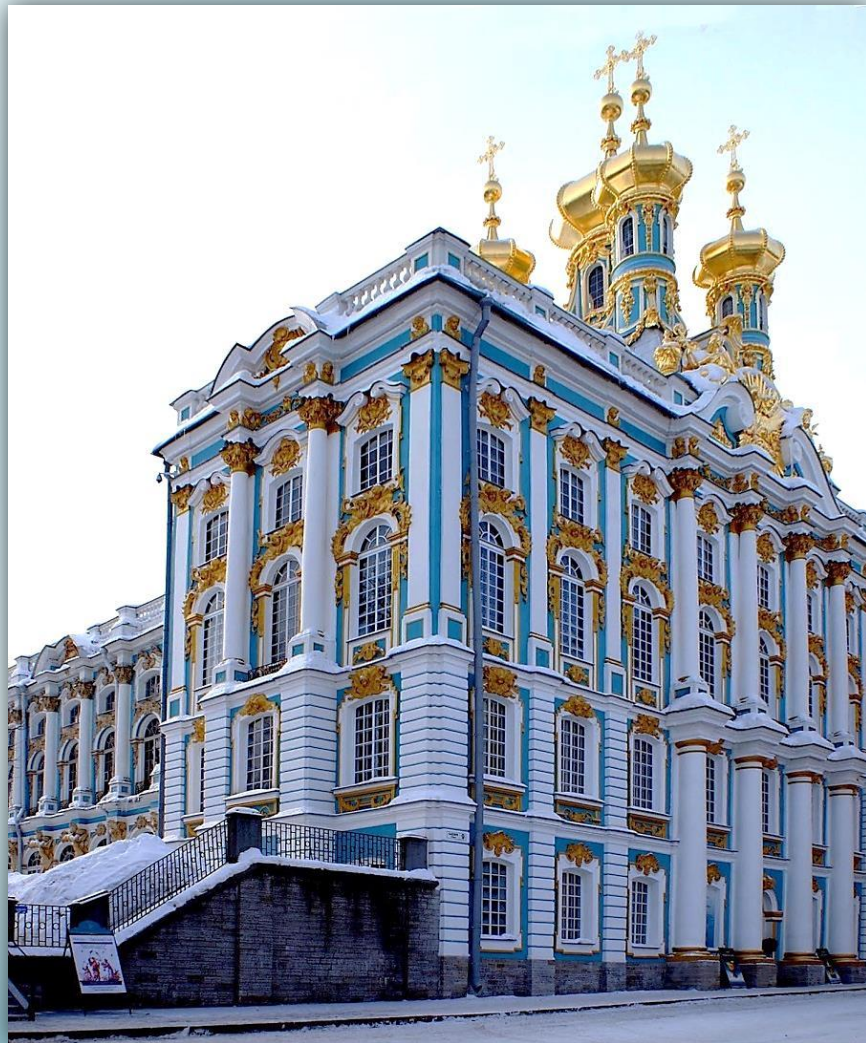

Дворцовая церковь