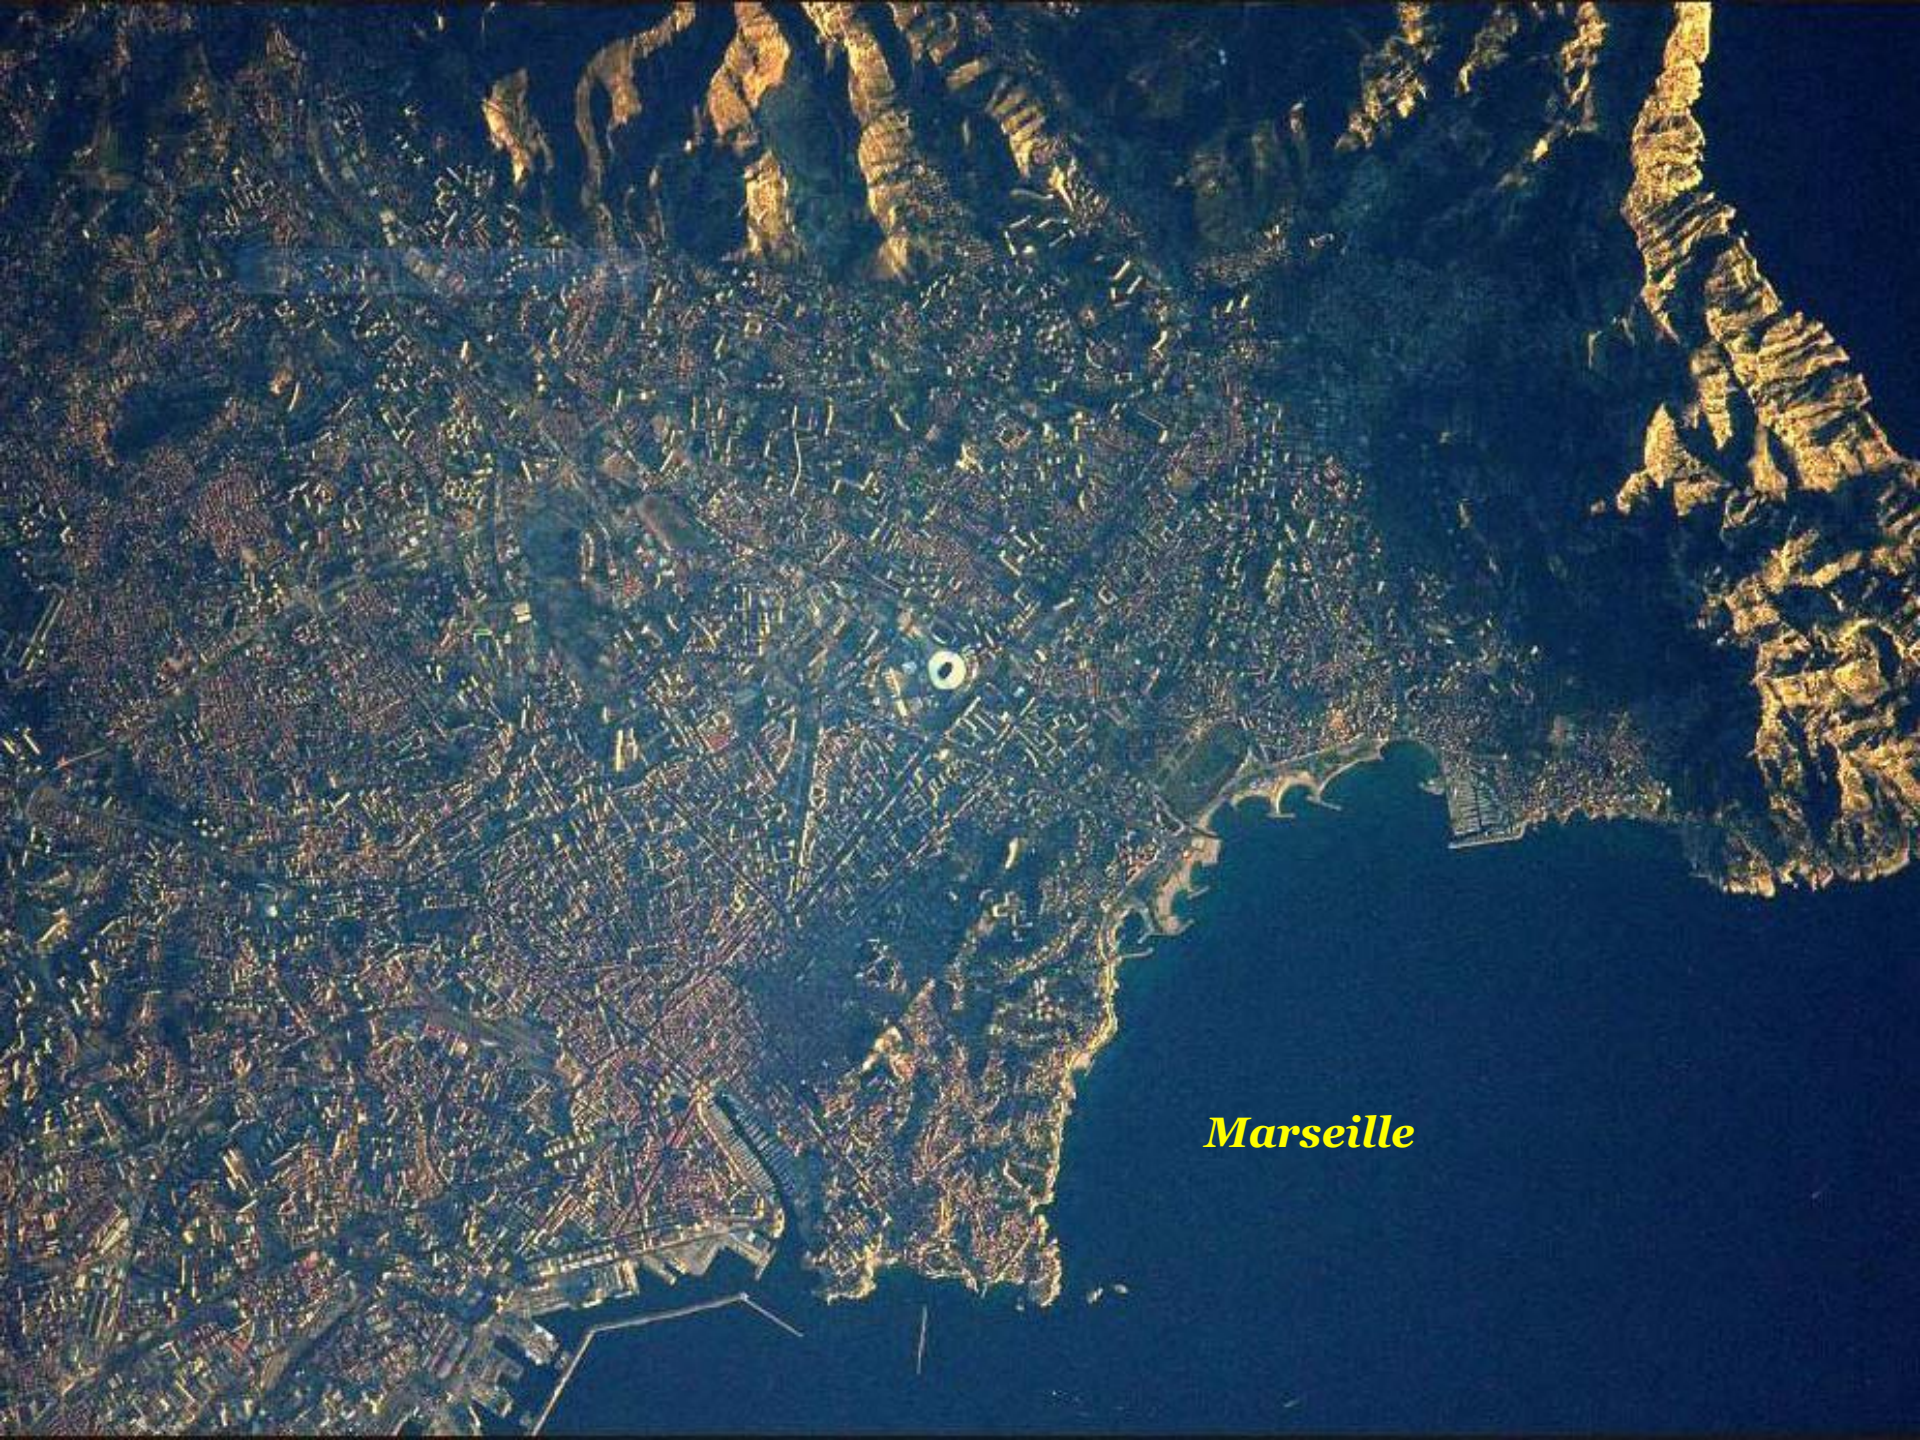

Les Pyrénées

Jura

Capture Plein écran

La Bretagne

An aerial night photograph of Brittany, France, showing a dense network of city lights and roads. The lights are concentrated in the central and eastern parts of the region, with a prominent bright cluster in the center. The surrounding areas are dark, with some scattered lights indicating smaller settlements or rural areas. The coastline is visible on the left side of the image.

Port Navalo

Dieppe

Guadeloupe

La Réunion

La Réunion

Piton de la Fournaise

Nice

Capture Plein écran

Marseille

La Rochelle

Rome

Venise

Capture Plan 10

Naples

Le Vésuve

Barcelone

Madrid

Lisbonne

Budapest

Campagne Anglaise

Seychelles

Capitane Plain (left)

Berlin

Genève