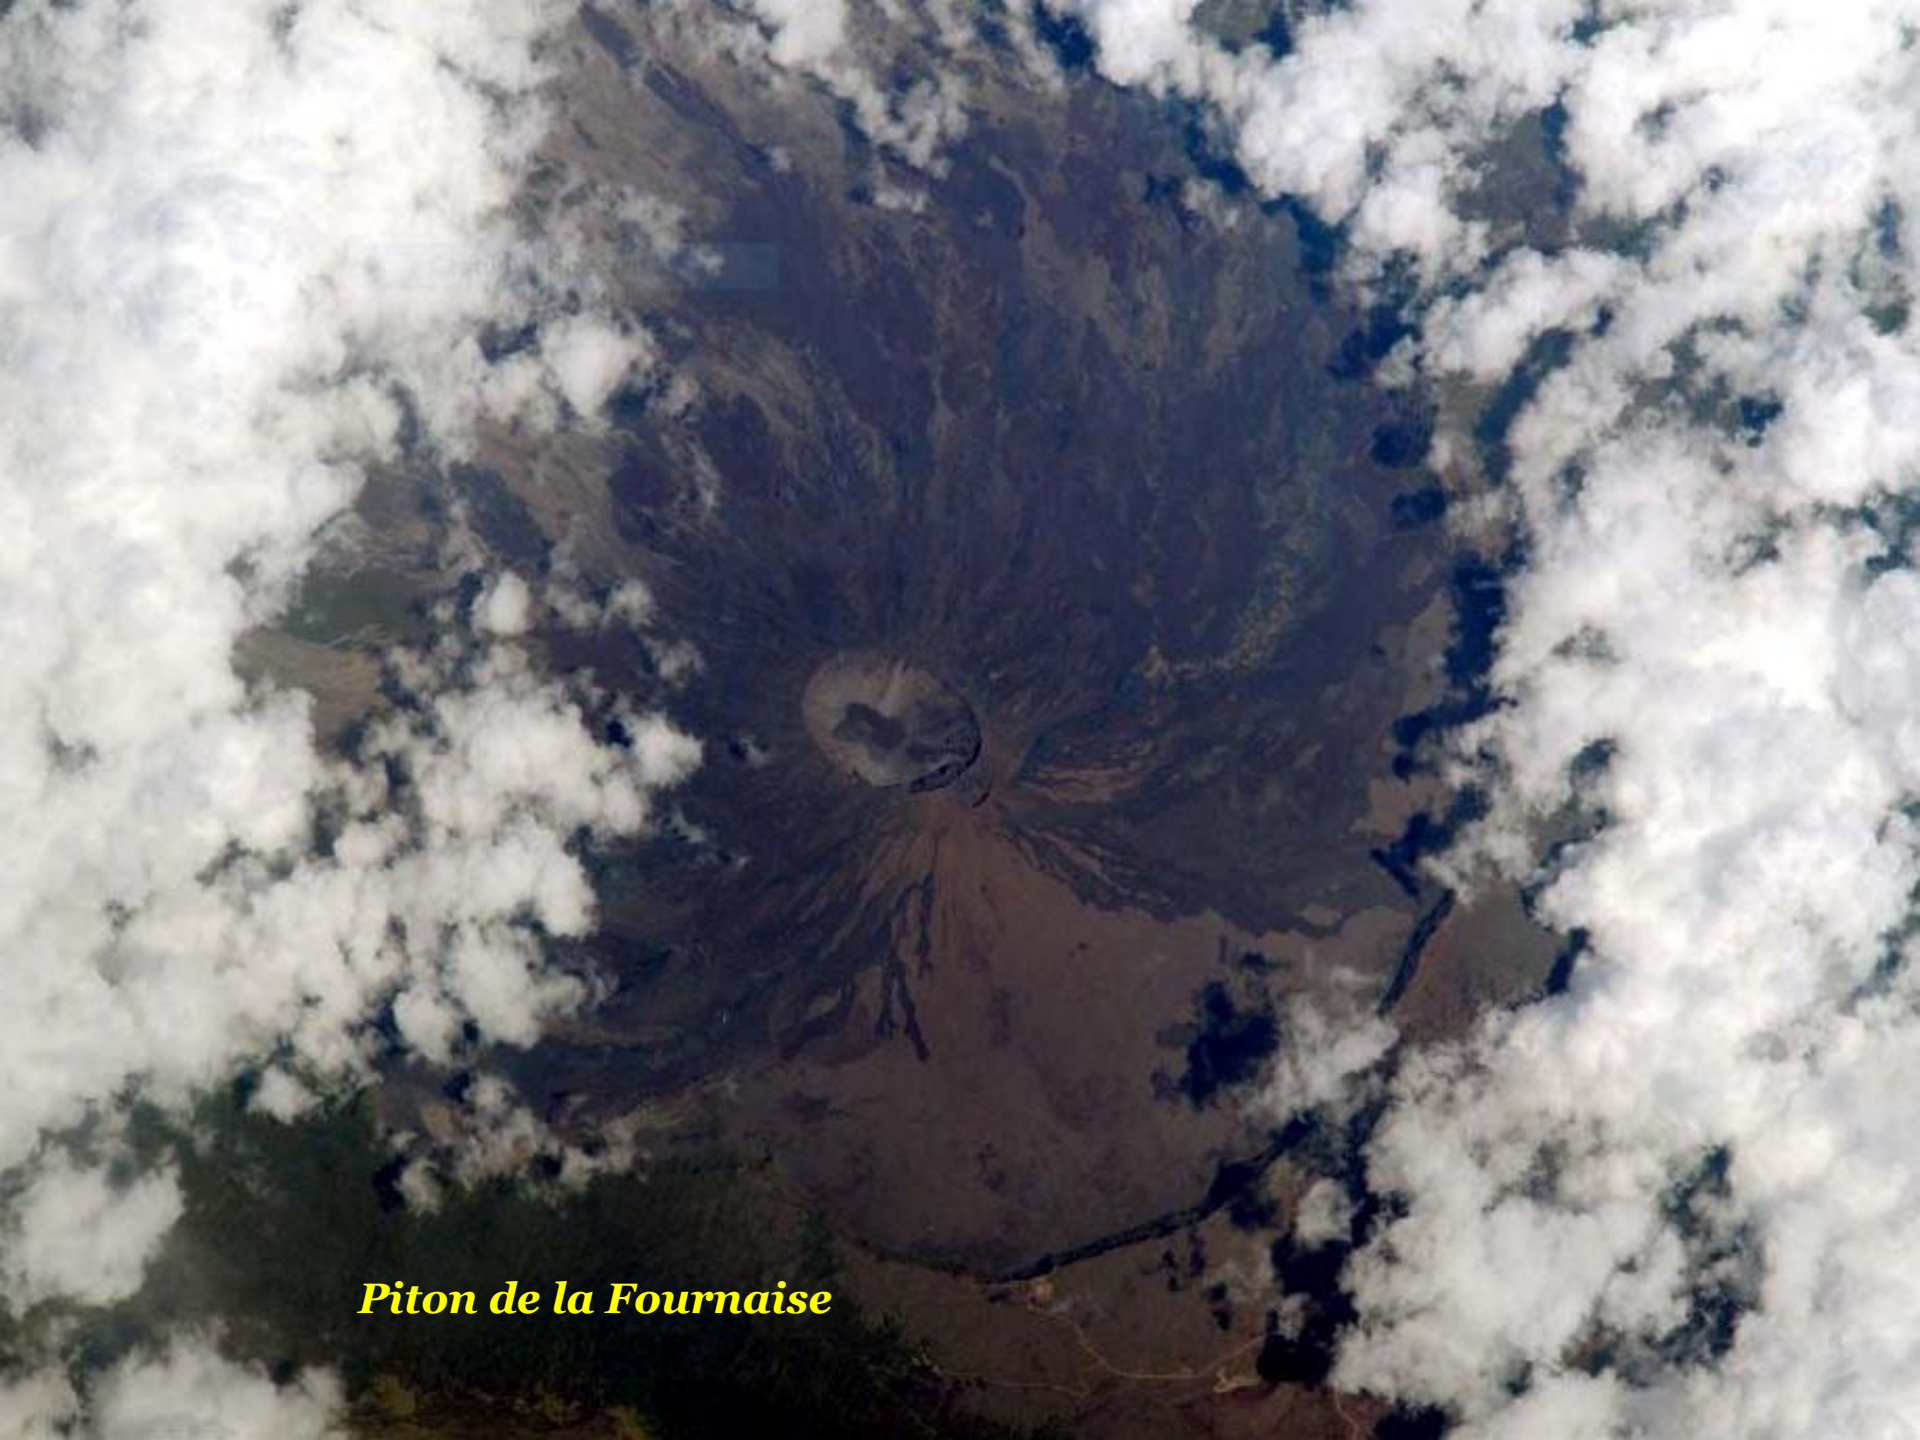

Les Pyrénées

Jura

Capture Plein écran

La Bretagne

An aerial night photograph of Brittany, France, showing a dense network of city lights and roads. The lights are concentrated in the central and eastern parts of the region, with a prominent bright cluster in the center. The surrounding areas are dark, with some scattered lights indicating smaller settlements or rural areas. The coastline is visible on the left side of the image.

Port Navalo

Dieppe

Guadeloupe

La Réunion

La Réunion

Piton de la Fournaise

Nice

Capture Plein écran

Marseille

La Rochelle

Rome

Venise

Capture Plan 10

Naples

Le Vésuve

Barcelone

An aerial photograph of a lush green landscape. A large body of water is visible on the left side, and a river flows through the center of the land. The terrain is covered in dense green vegetation, with some brownish patches indicating different types of land or water. The sky is visible at the top, showing some white clouds.