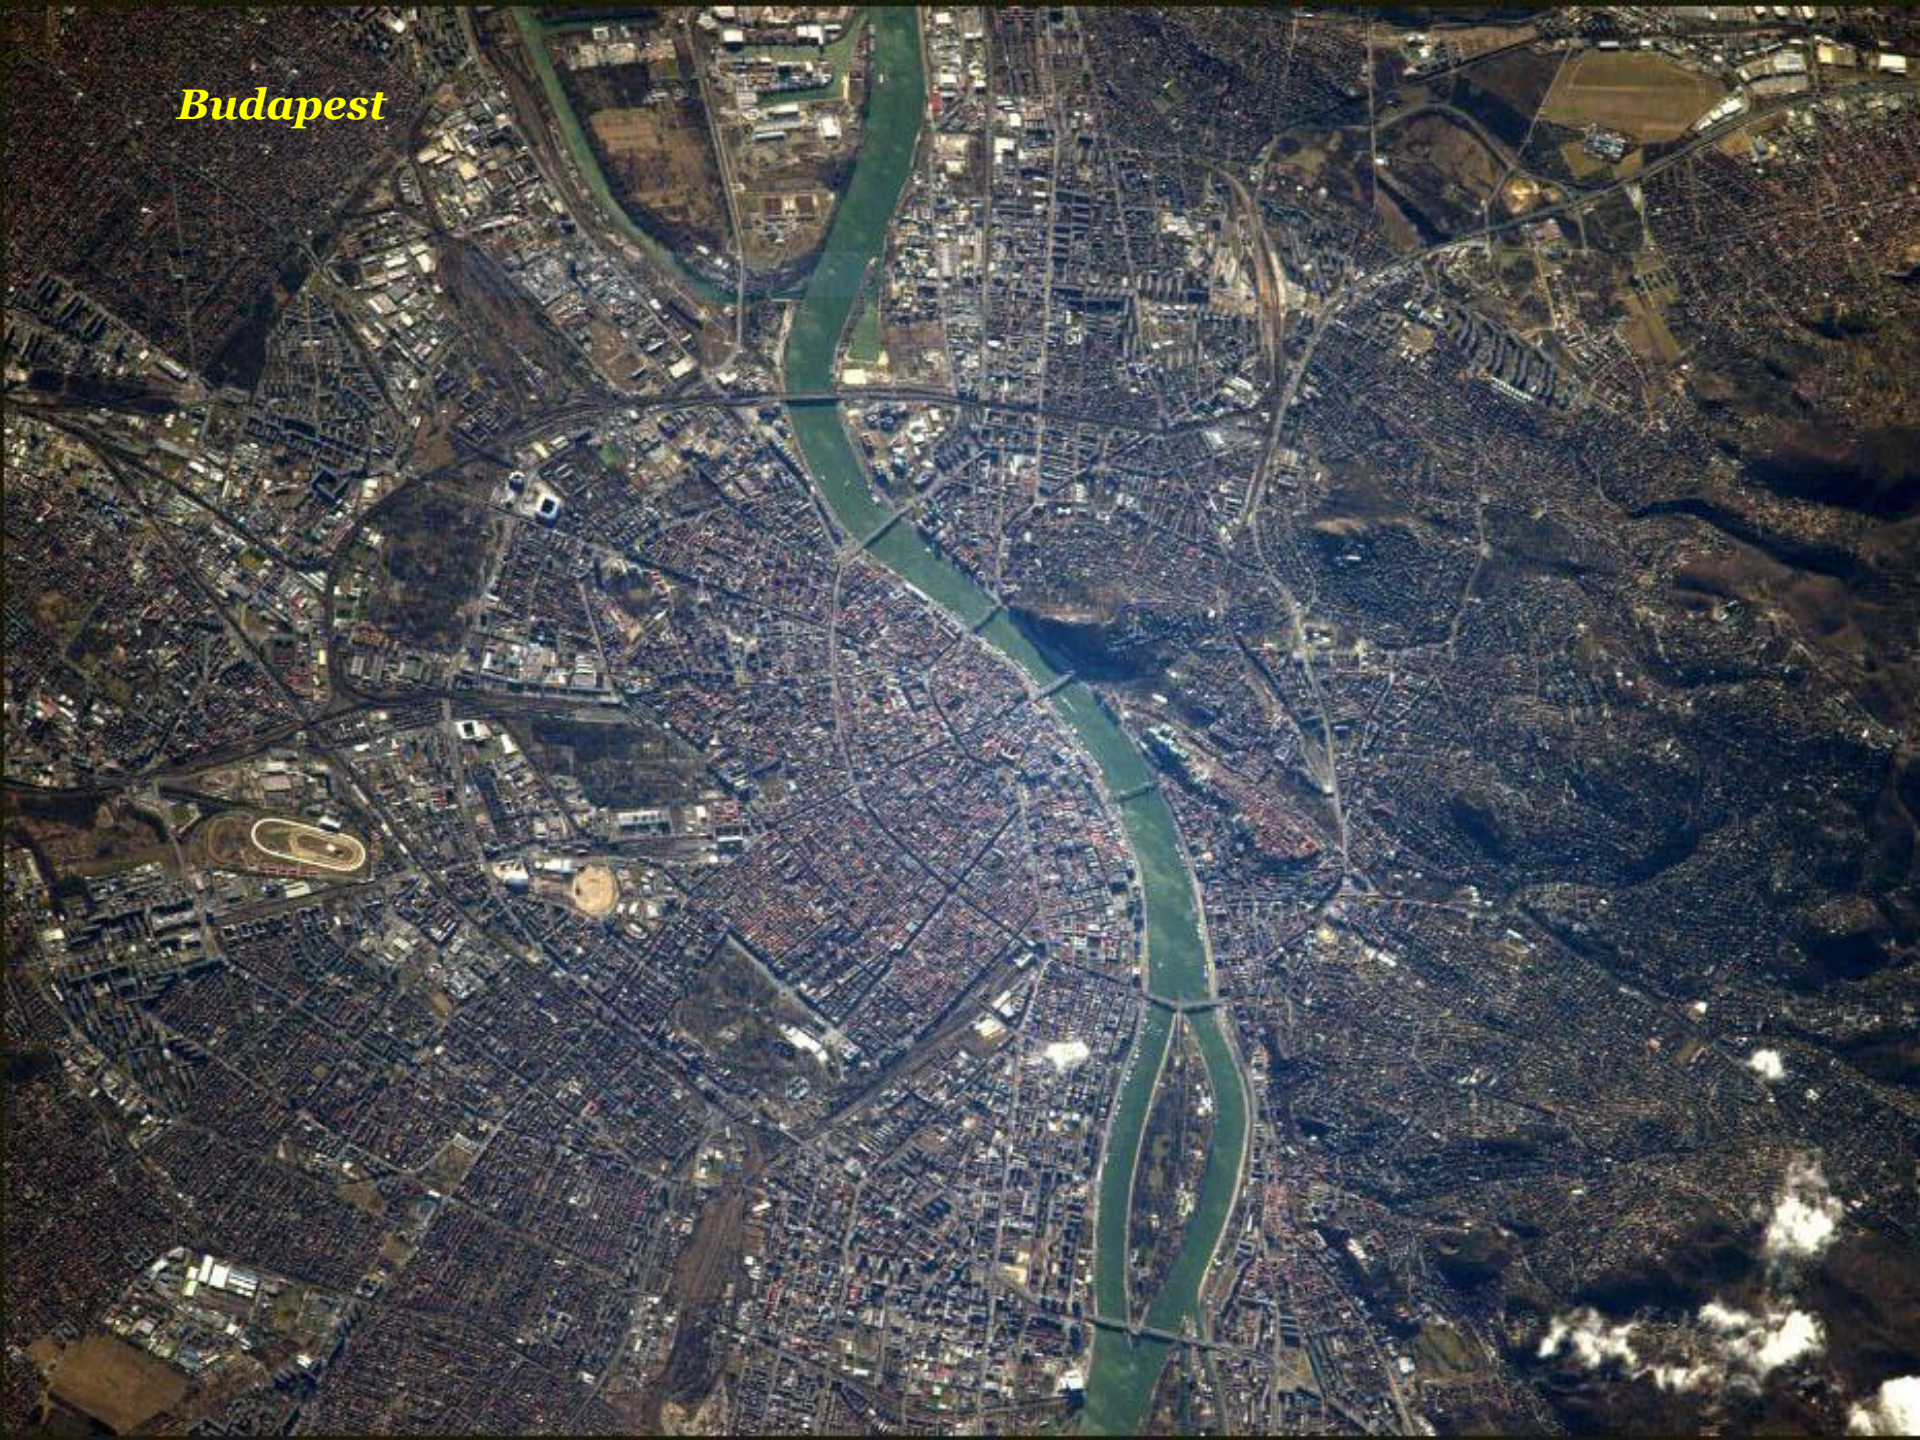

Les Pyrénées

Jura

Capture Plein écran

La Bretagne

An aerial night photograph of Brittany, France, showing a dense network of city lights and roads. The lights are concentrated in the central and eastern parts of the region, with a prominent bright cluster in the center. The surrounding areas are dark, with some scattered lights indicating smaller settlements or rural areas. The coastline is visible on the left side of the image.

Marseille

La Rochelle

Rome

Venise

Capture Plan 10

Naples

Le Vésuve

Barcelone

Madrid

Lisbonne

Budapest

Campagne Anglaise

Seychelles

Capitane Plain (left)

Berlin

Genève

An aerial photograph of a lush green landscape. A large body of water is visible on the left side, and a river flows through the center of the land. The terrain is covered in dense green vegetation, with some brownish patches indicating different types of land or water. The sky is visible at the top, showing some white clouds.