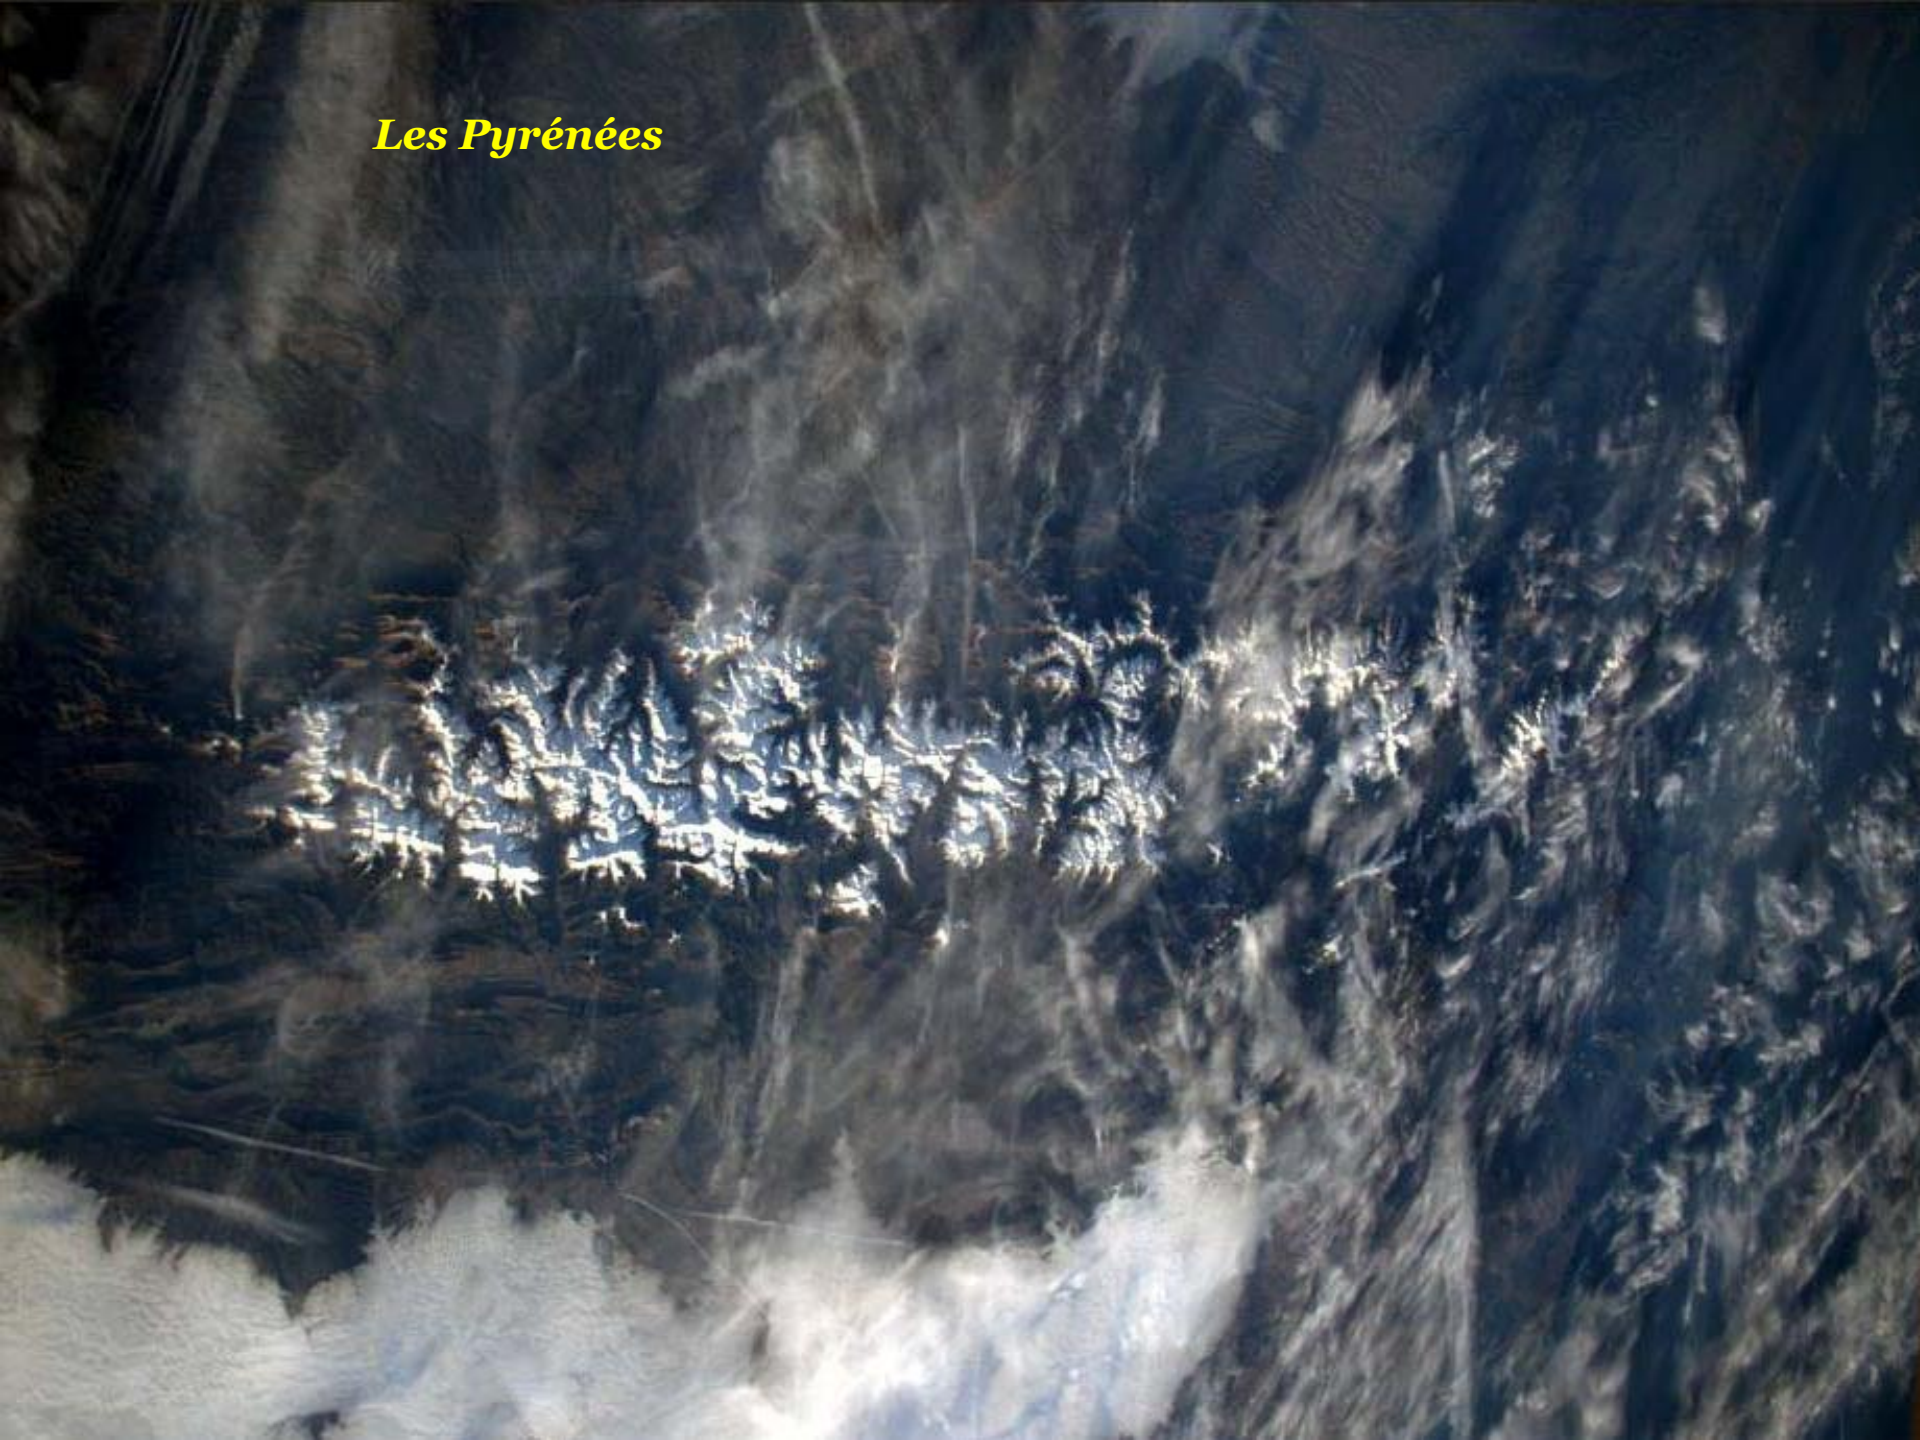

Les Pyrénées

Jura

Capture Plein écran

La Bretagne

An aerial night photograph of Brittany, France, showing a dense network of city lights and roads. The lights are concentrated in the central and eastern parts of the region, with a prominent bright cluster in the center. The surrounding areas are dark, with some scattered lights indicating smaller settlements or rural areas. The coastline is visible on the left side of the image.

Port Navalo

Dieppe

Guadeloupe

La Réunion

La Réunion

Piton de la Fournaise

Nice

Capture Plein écran

Marseille

La Rochelle

Rome

Venise

Capture Plan 10

Naples

Le Vésuve

Barcelone

An aerial photograph of a lush green landscape. A large body of water is visible on the left side, and a river flows through the center of the land. The terrain is covered in dense green vegetation, with some brownish patches indicating different types of land or water. The sky is visible at the top, showing some white clouds.