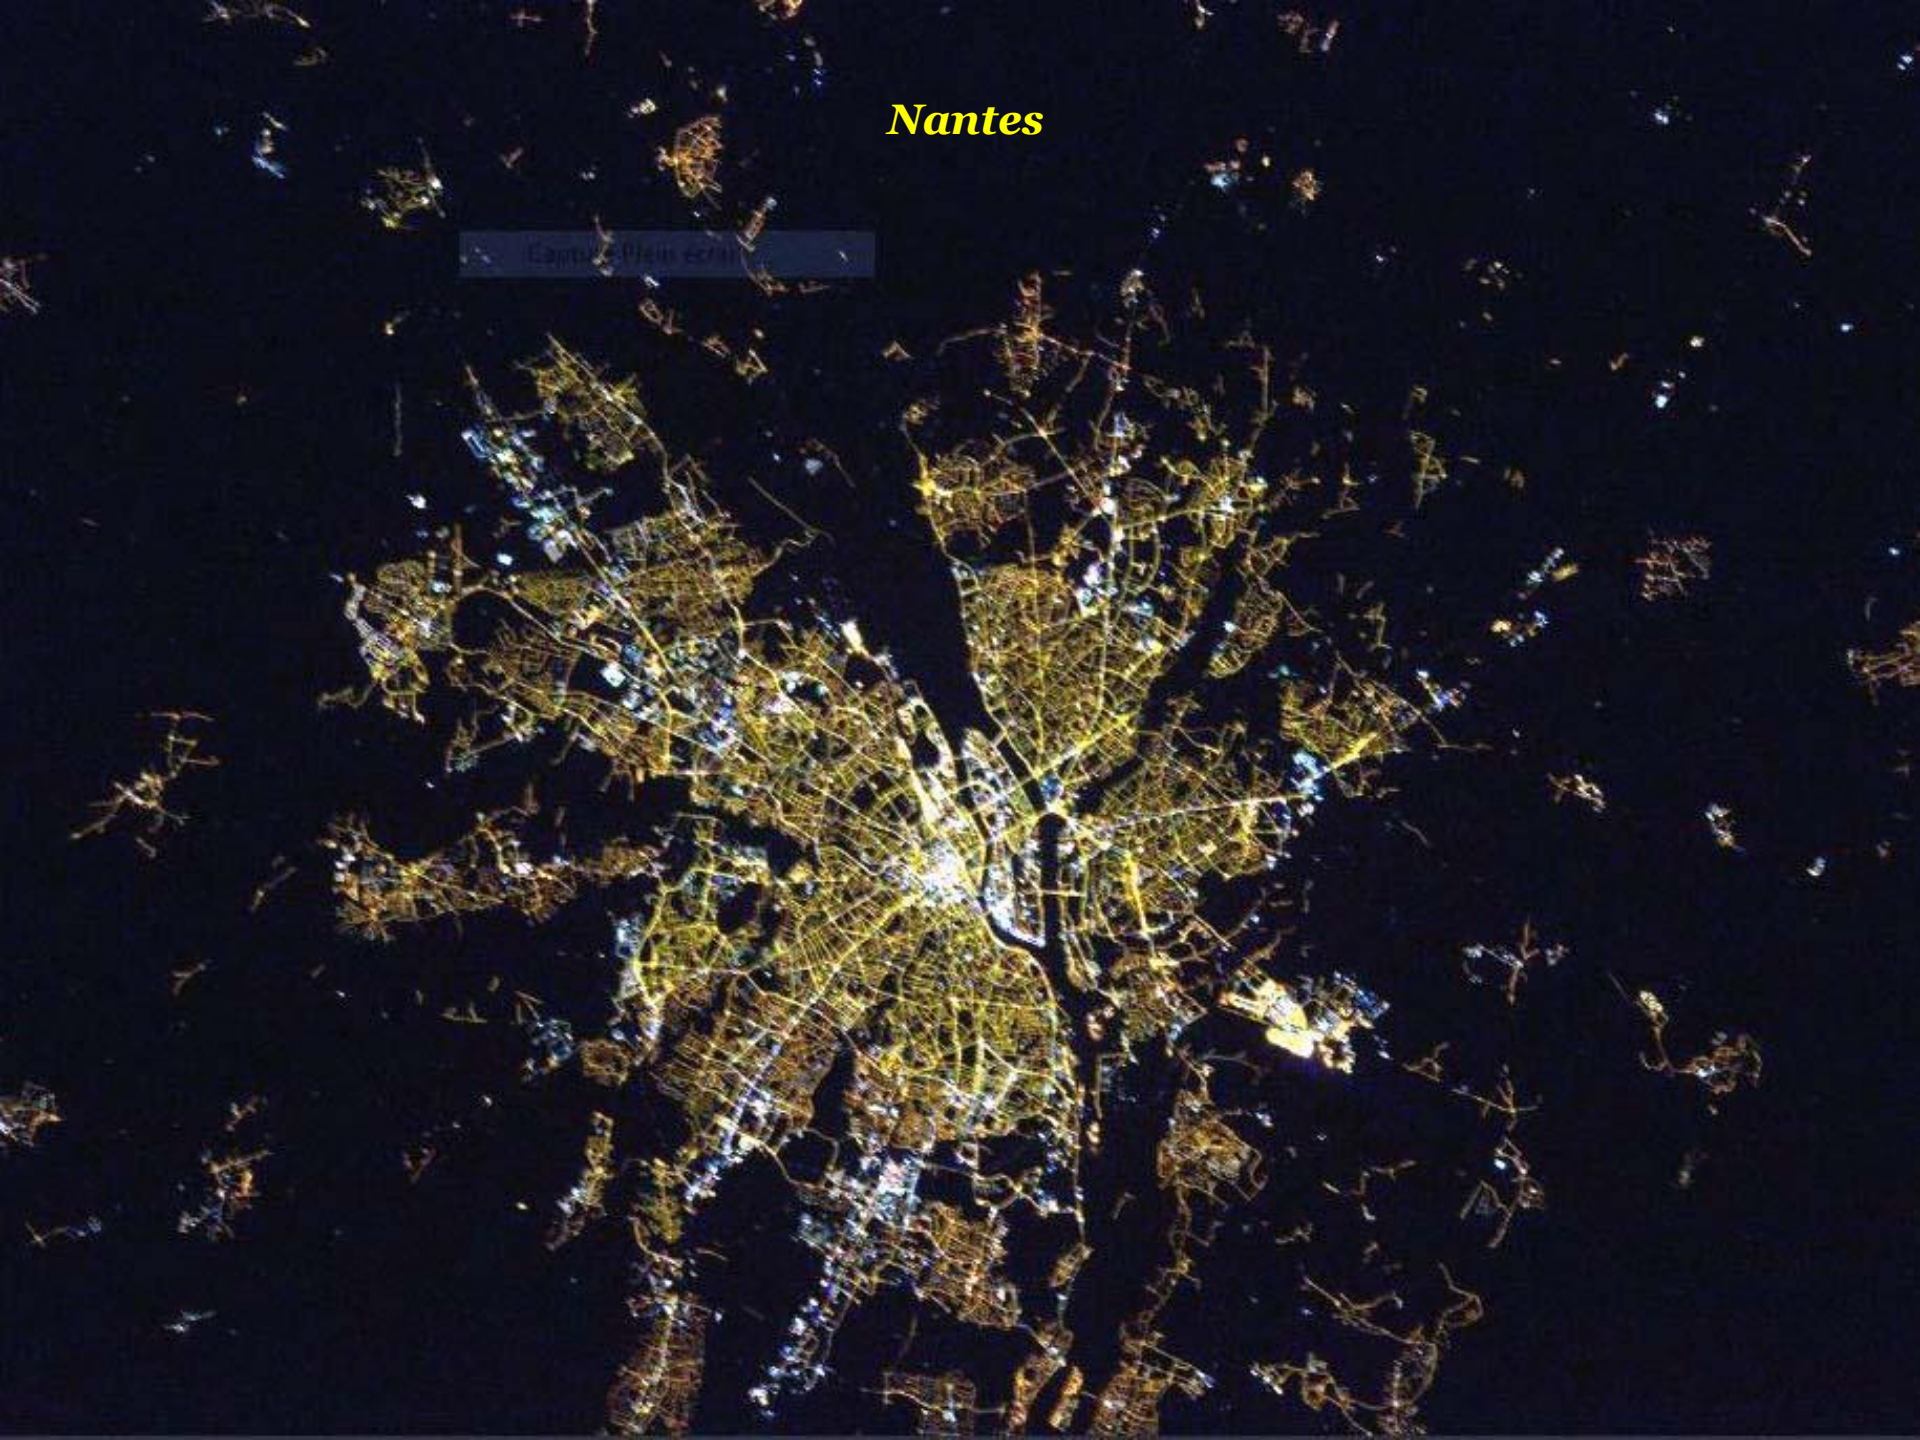

Nantes

Camille Henin 2011