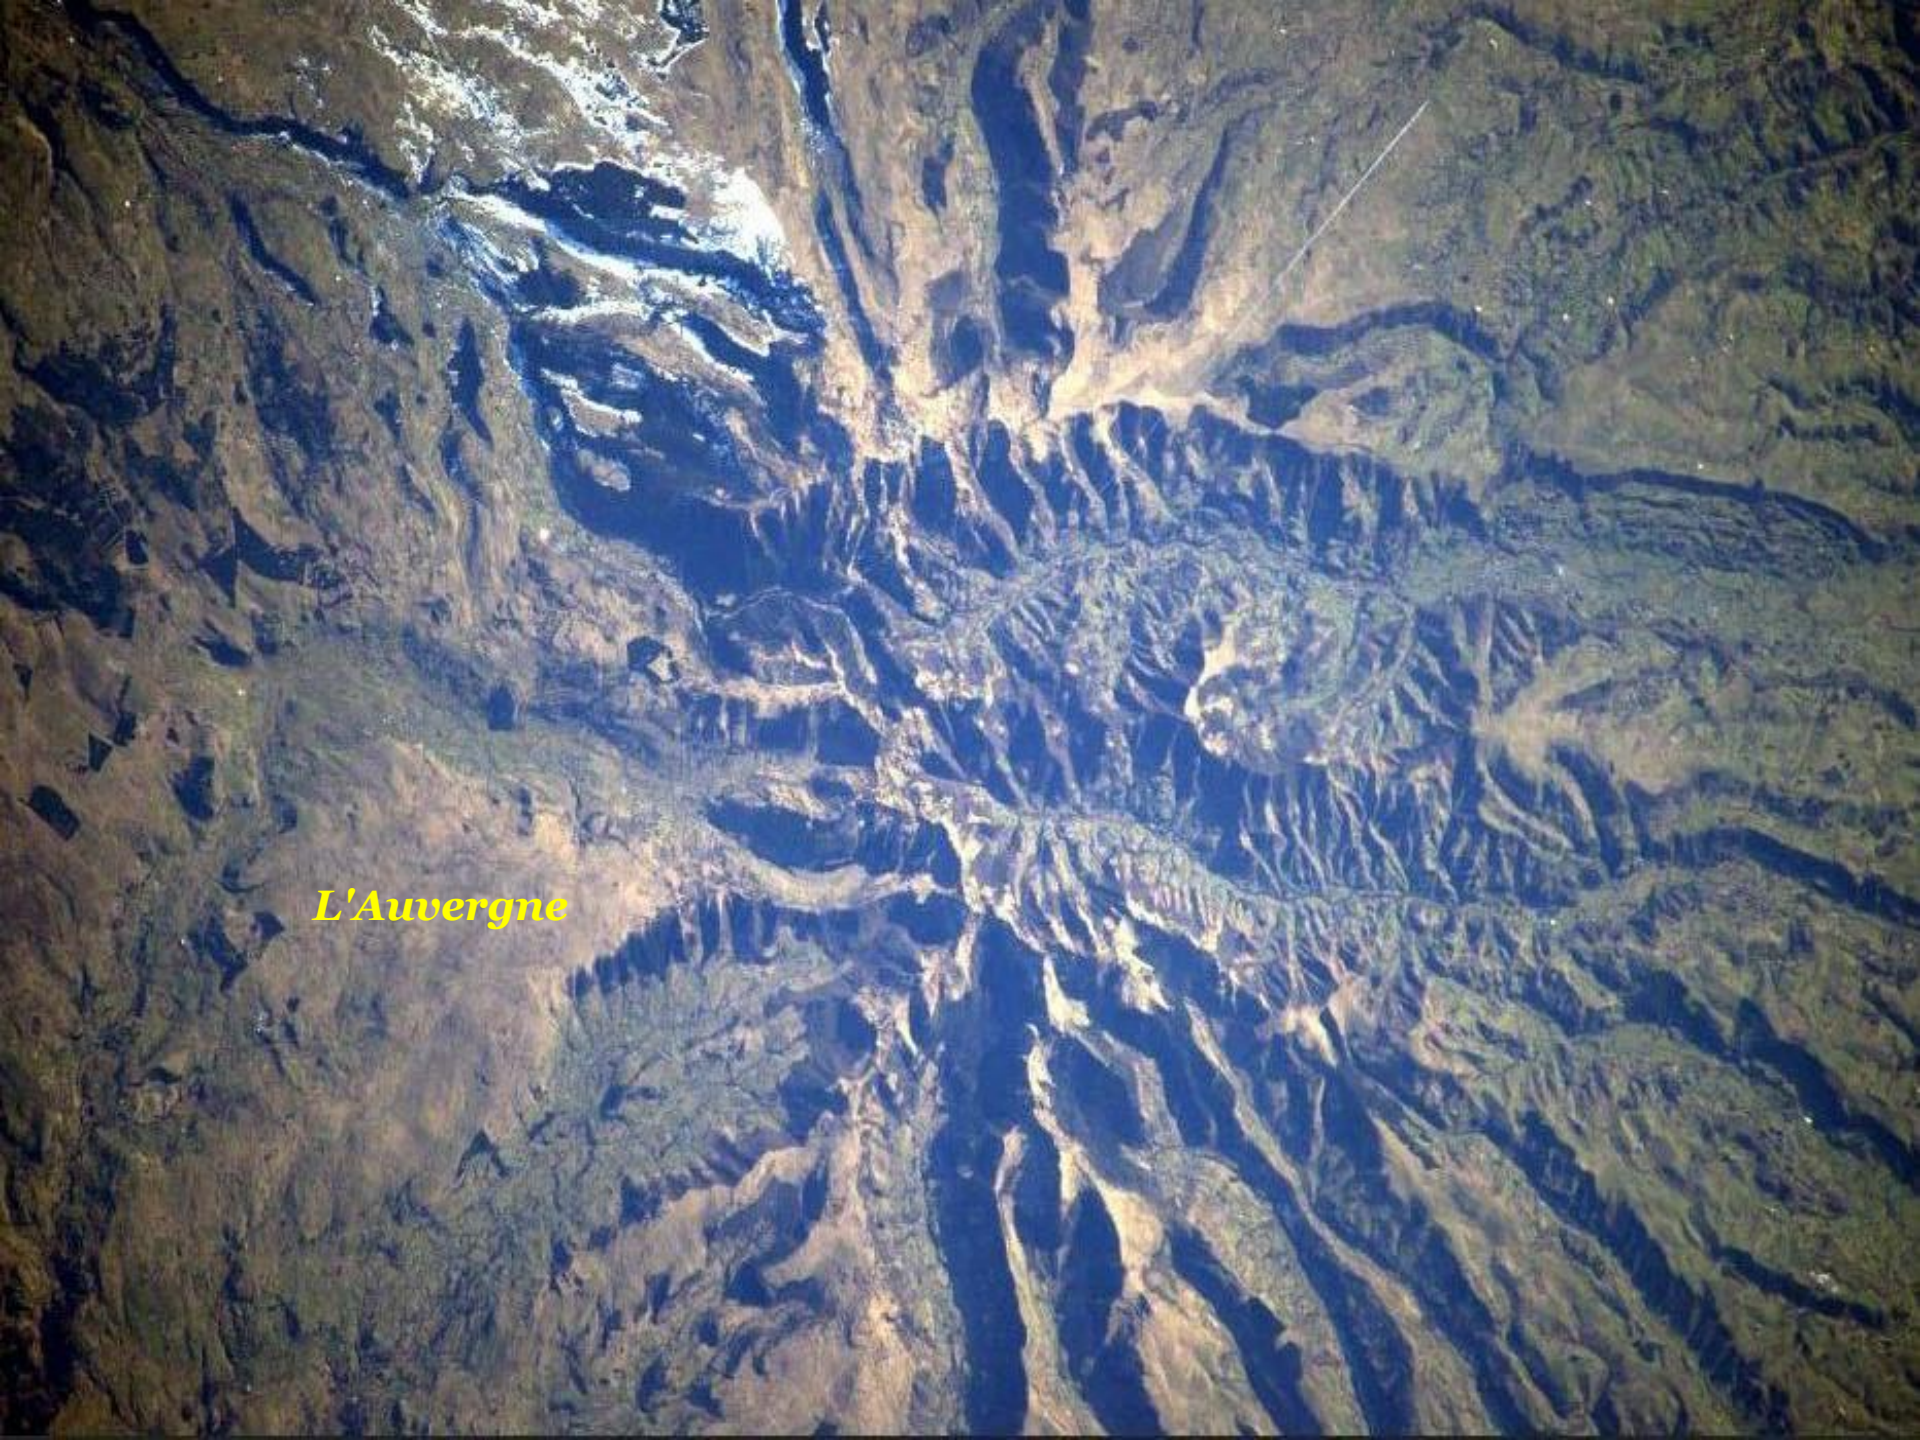

L'Auvergne