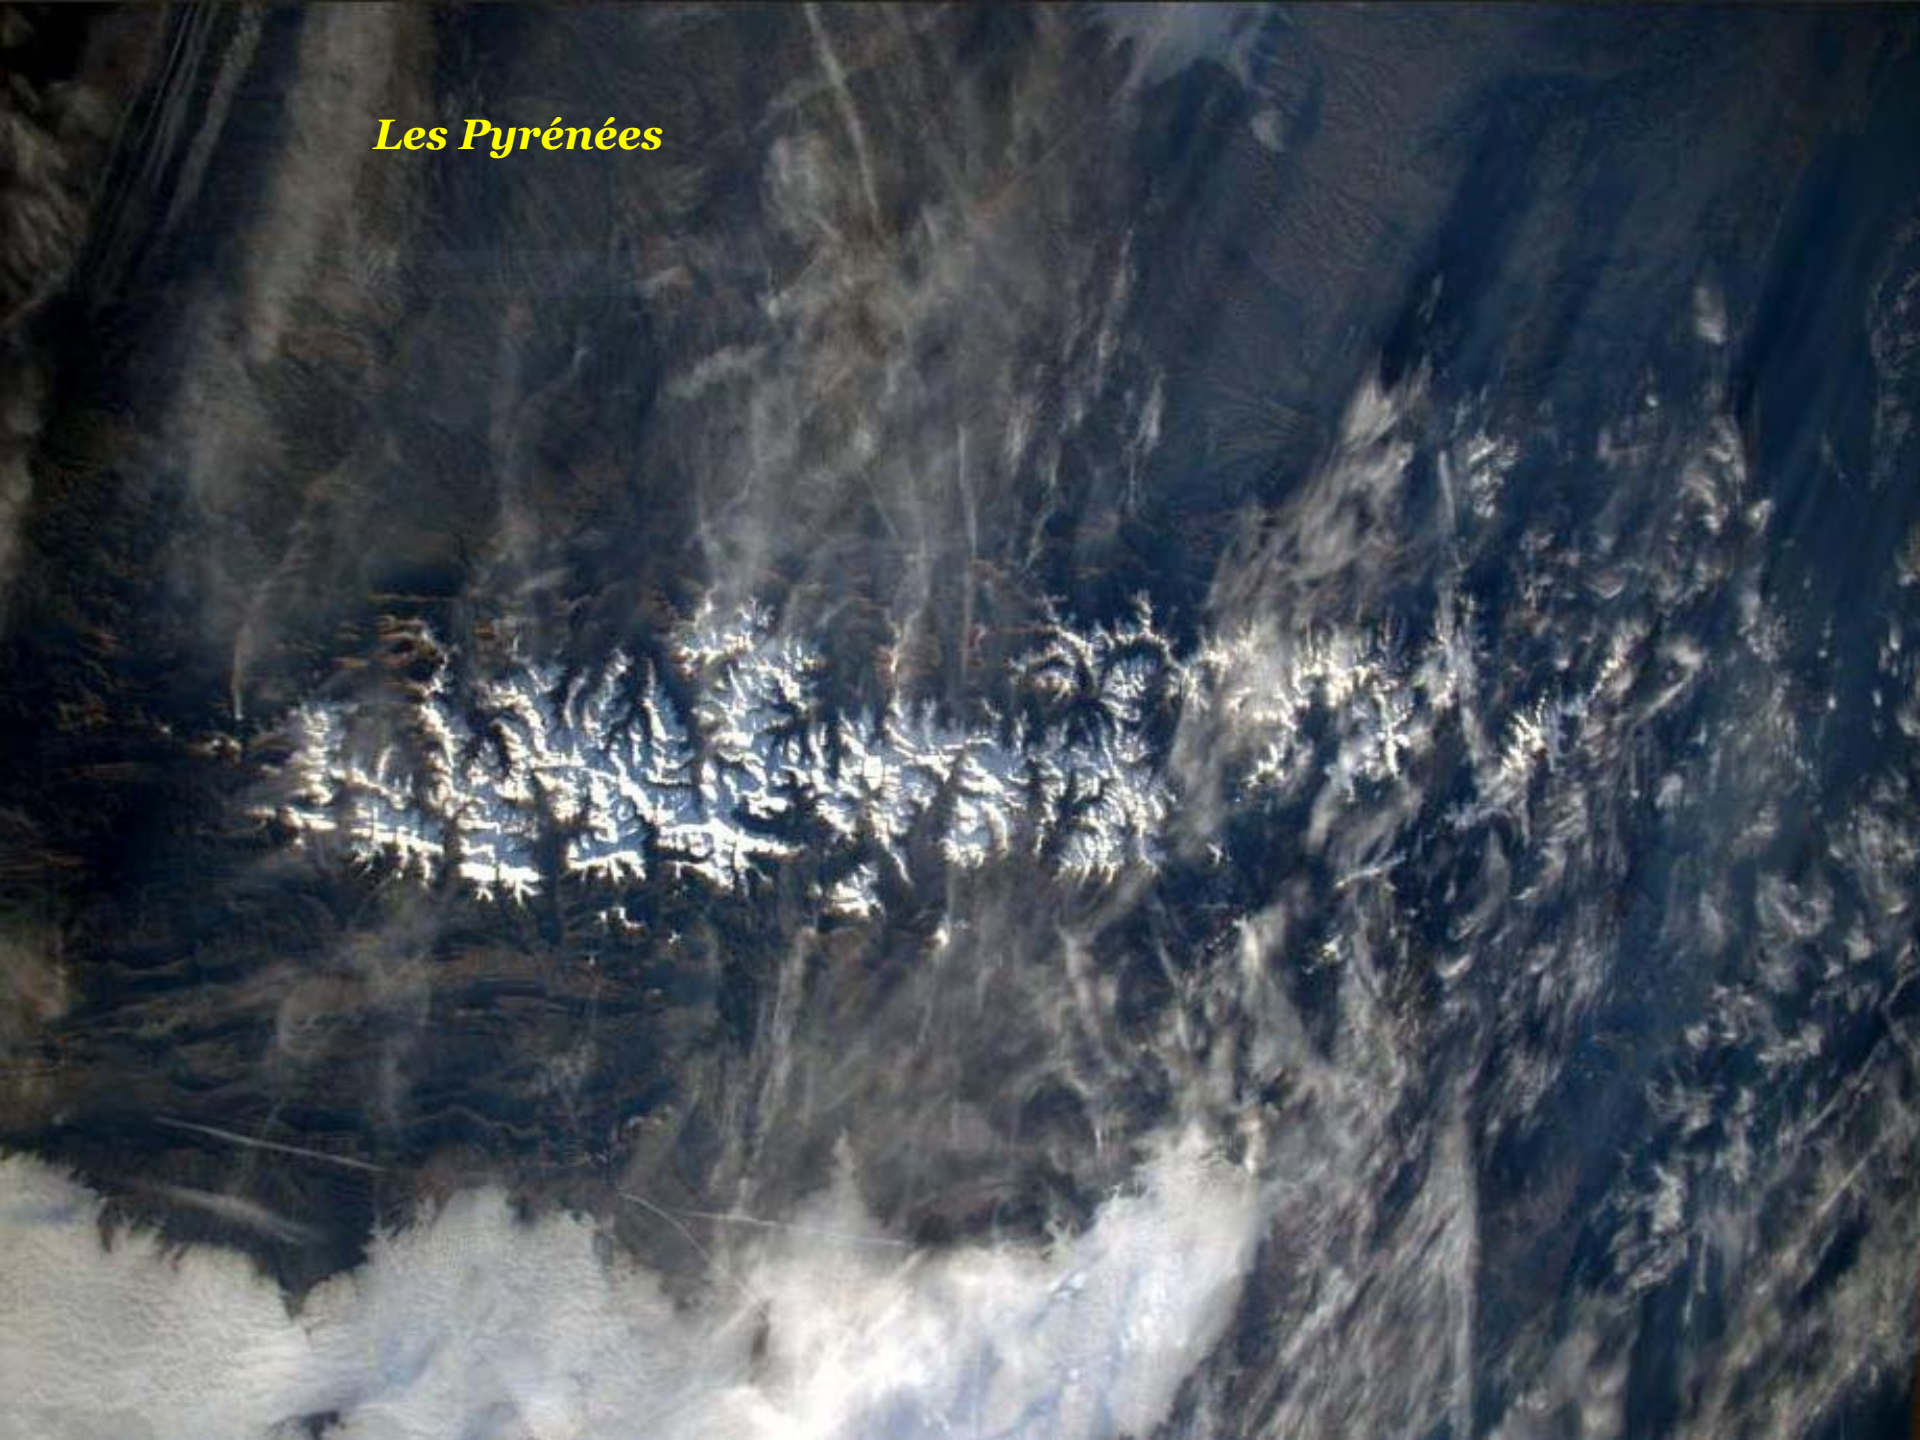

Les Pyrénées

Jura

Capture Plein écran

La Bretagne

An aerial night photograph of Brittany, France, showing a dense network of city lights and roads. The lights are concentrated in the central and eastern parts of the region, with a prominent bright cluster in the center. The surrounding areas are dark, with some scattered lights indicating smaller settlements or infrastructure. The overall scene is a vast expanse of illuminated urban and suburban areas.

Port Navalo

Dieppe

Guadeloupe

La Réunion

La Réunion

Piton de la Fournaise

Nice

Capture Plein écran

Marseille

La Rochelle

Rome

Venise

Capture Plan 10

Naples

Le Vésuve

Barcelone

An aerial photograph of a lush green landscape. A large body of water, possibly a lake or reservoir, is visible on the left side. A river or stream flows through the center of the image, surrounded by dense green vegetation. The terrain appears to be a mix of forested areas and open fields. The sky is visible in the upper right corner, showing some clouds.