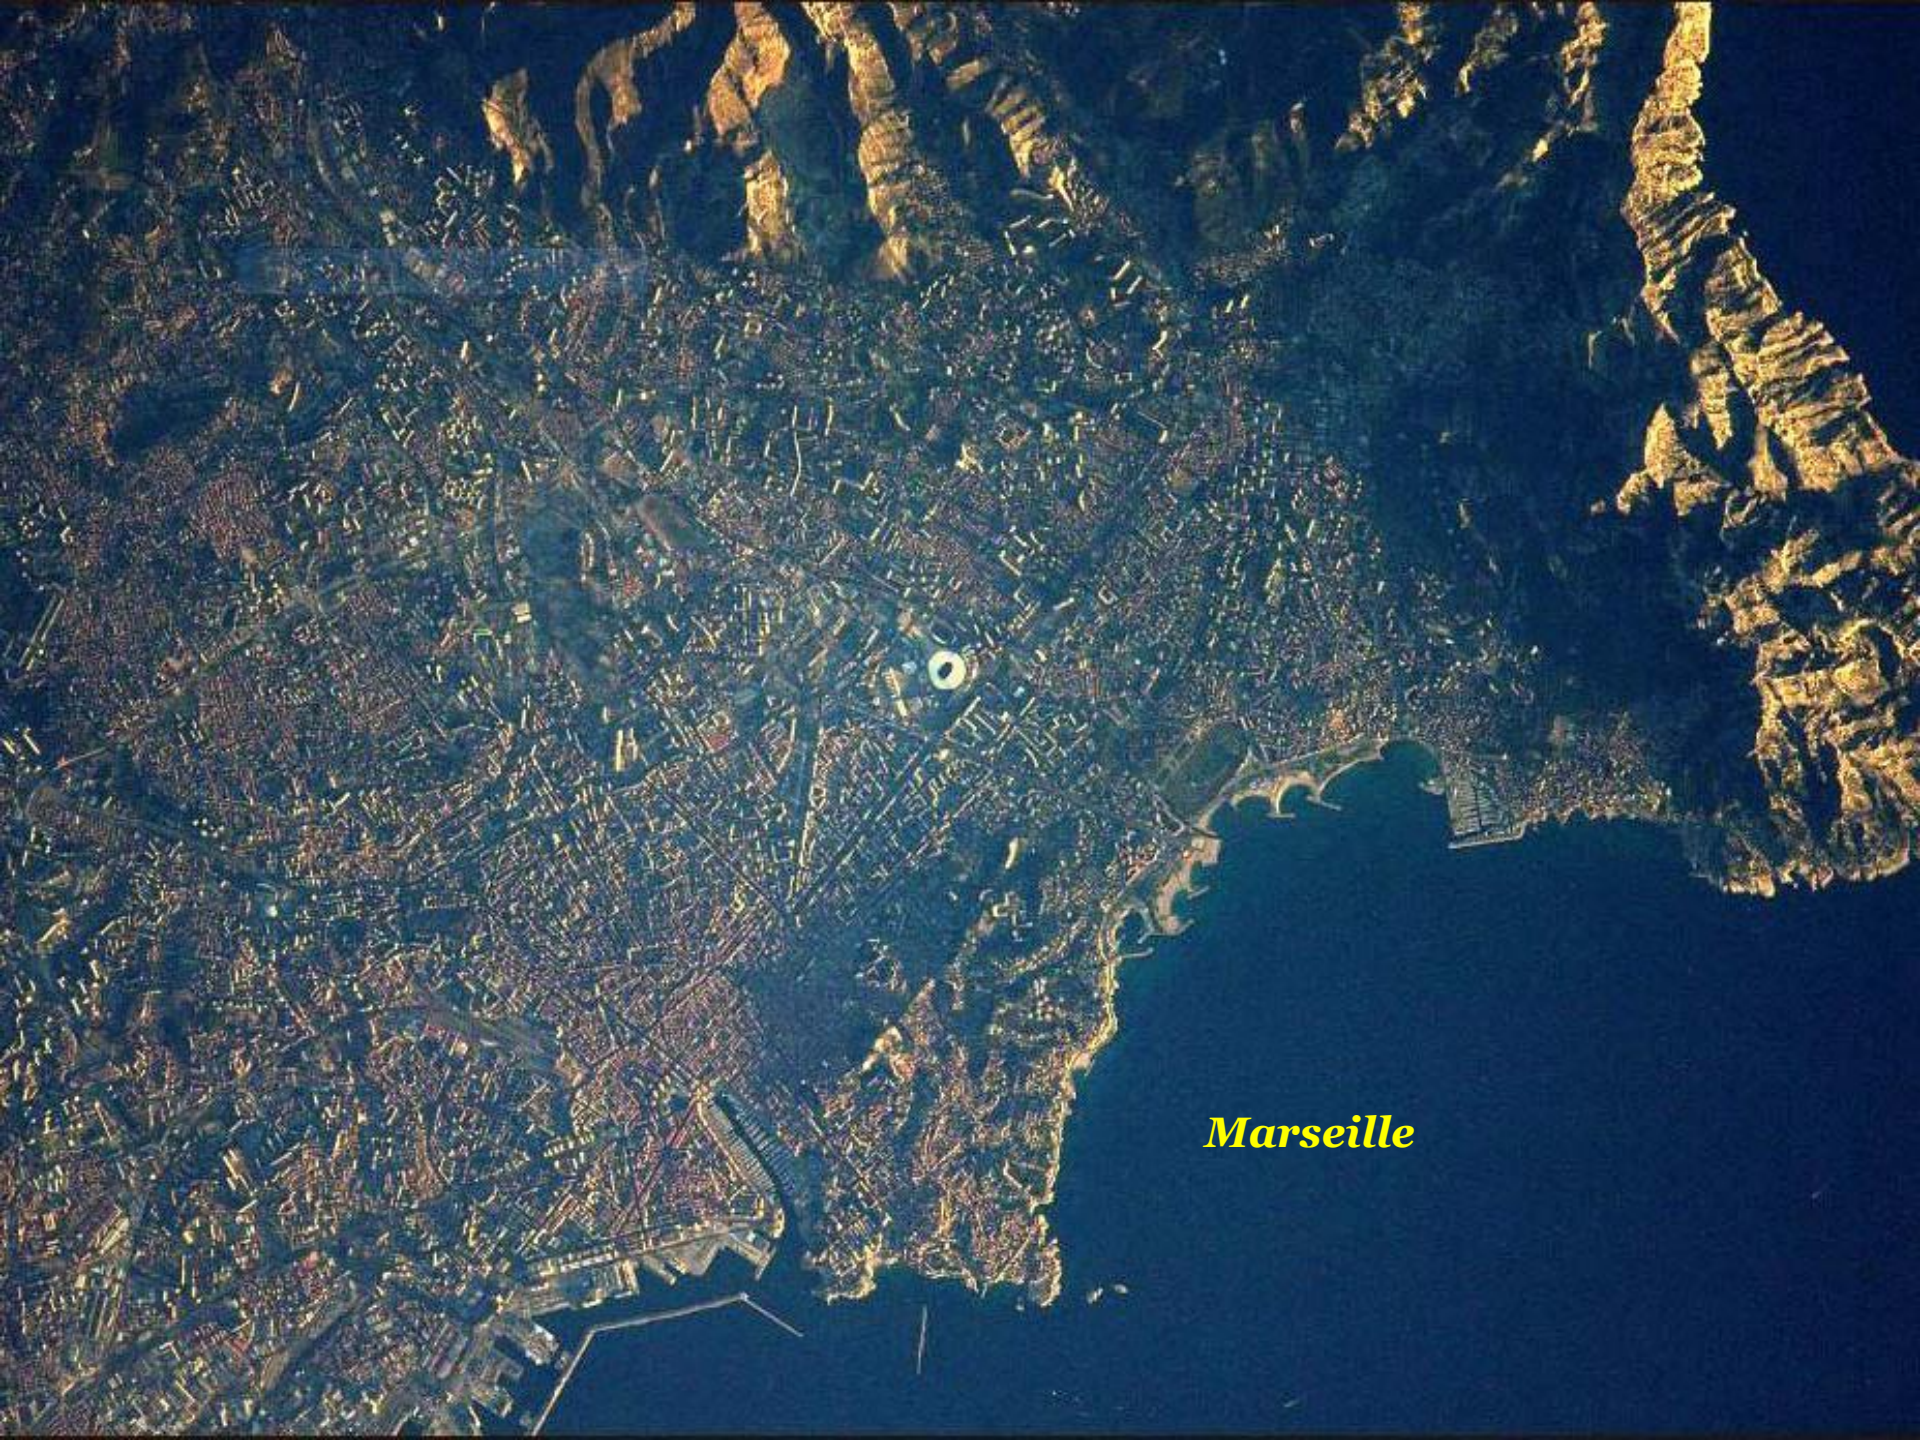

Les Pyrénées

Jura

Capture Plein écran

La Bretagne

An aerial night photograph of Brittany, France, showing a dense network of city lights and roads. The lights are concentrated in the central and eastern parts of the region, with a prominent bright cluster in the center. The surrounding areas are dark, with some scattered lights indicating smaller settlements or infrastructure. The overall scene is a vast expanse of illuminated urban and suburban areas.

Port Navalo

Dieppe

Guadeloupe

La Réunion

La Réunion

Piton de la Fournaise

Nice

Capture Plein écran

Marseille

La Rochelle

Rome

Venise

Capture Plan 10

Naples

Le Vésuve

Barcelone