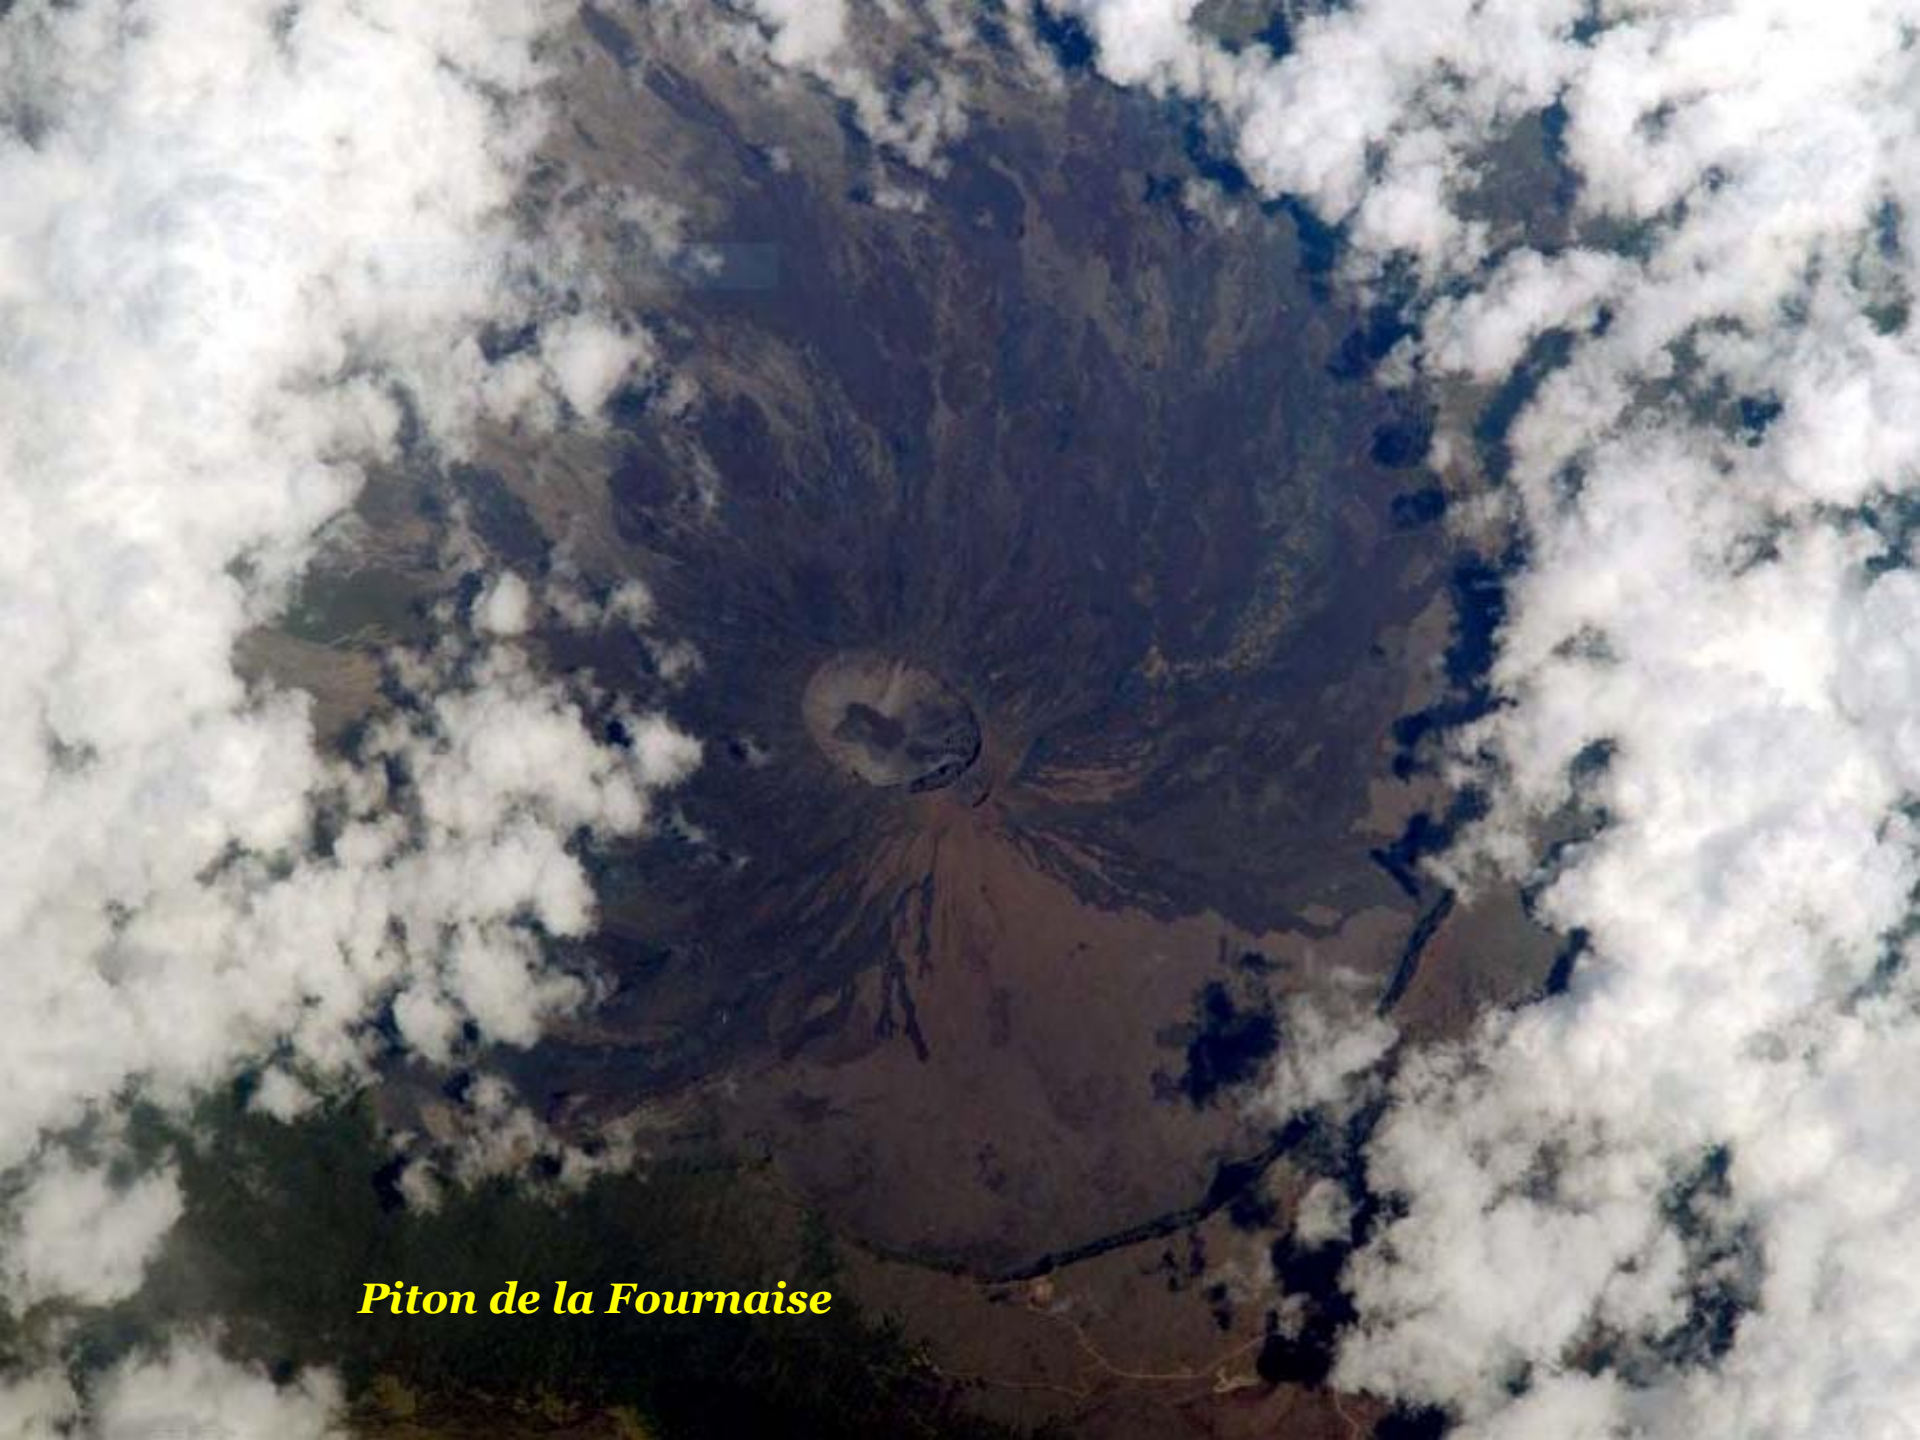

Les Pyrénées

Jura

Capture Plein écran

La Bretagne

An aerial night photograph of Brittany, France, showing a dense network of city lights and roads. The lights are concentrated in the central and eastern parts of the region, with a prominent bright cluster in the center. The surrounding areas are dark, with some scattered lights indicating smaller settlements or infrastructure. The overall scene is a vast expanse of illuminated urban and suburban areas.

Port Navalo

Dieppe

Guadeloupe

La Réunion

La Réunion

Piton de la Fournaise

Nice

Capture Plein écran

Marseille

La Rochelle

Rome

Venise

Capture Plan 10

Naples

Le Vésuve

Barcelone

An aerial photograph of a lush green landscape. A large body of water, possibly a lake or reservoir, is visible on the left side. A river or stream flows through the center of the image, surrounded by dense green vegetation. The terrain appears to be a mix of forested areas and open fields. The sky is visible in the upper right corner, showing some clouds.