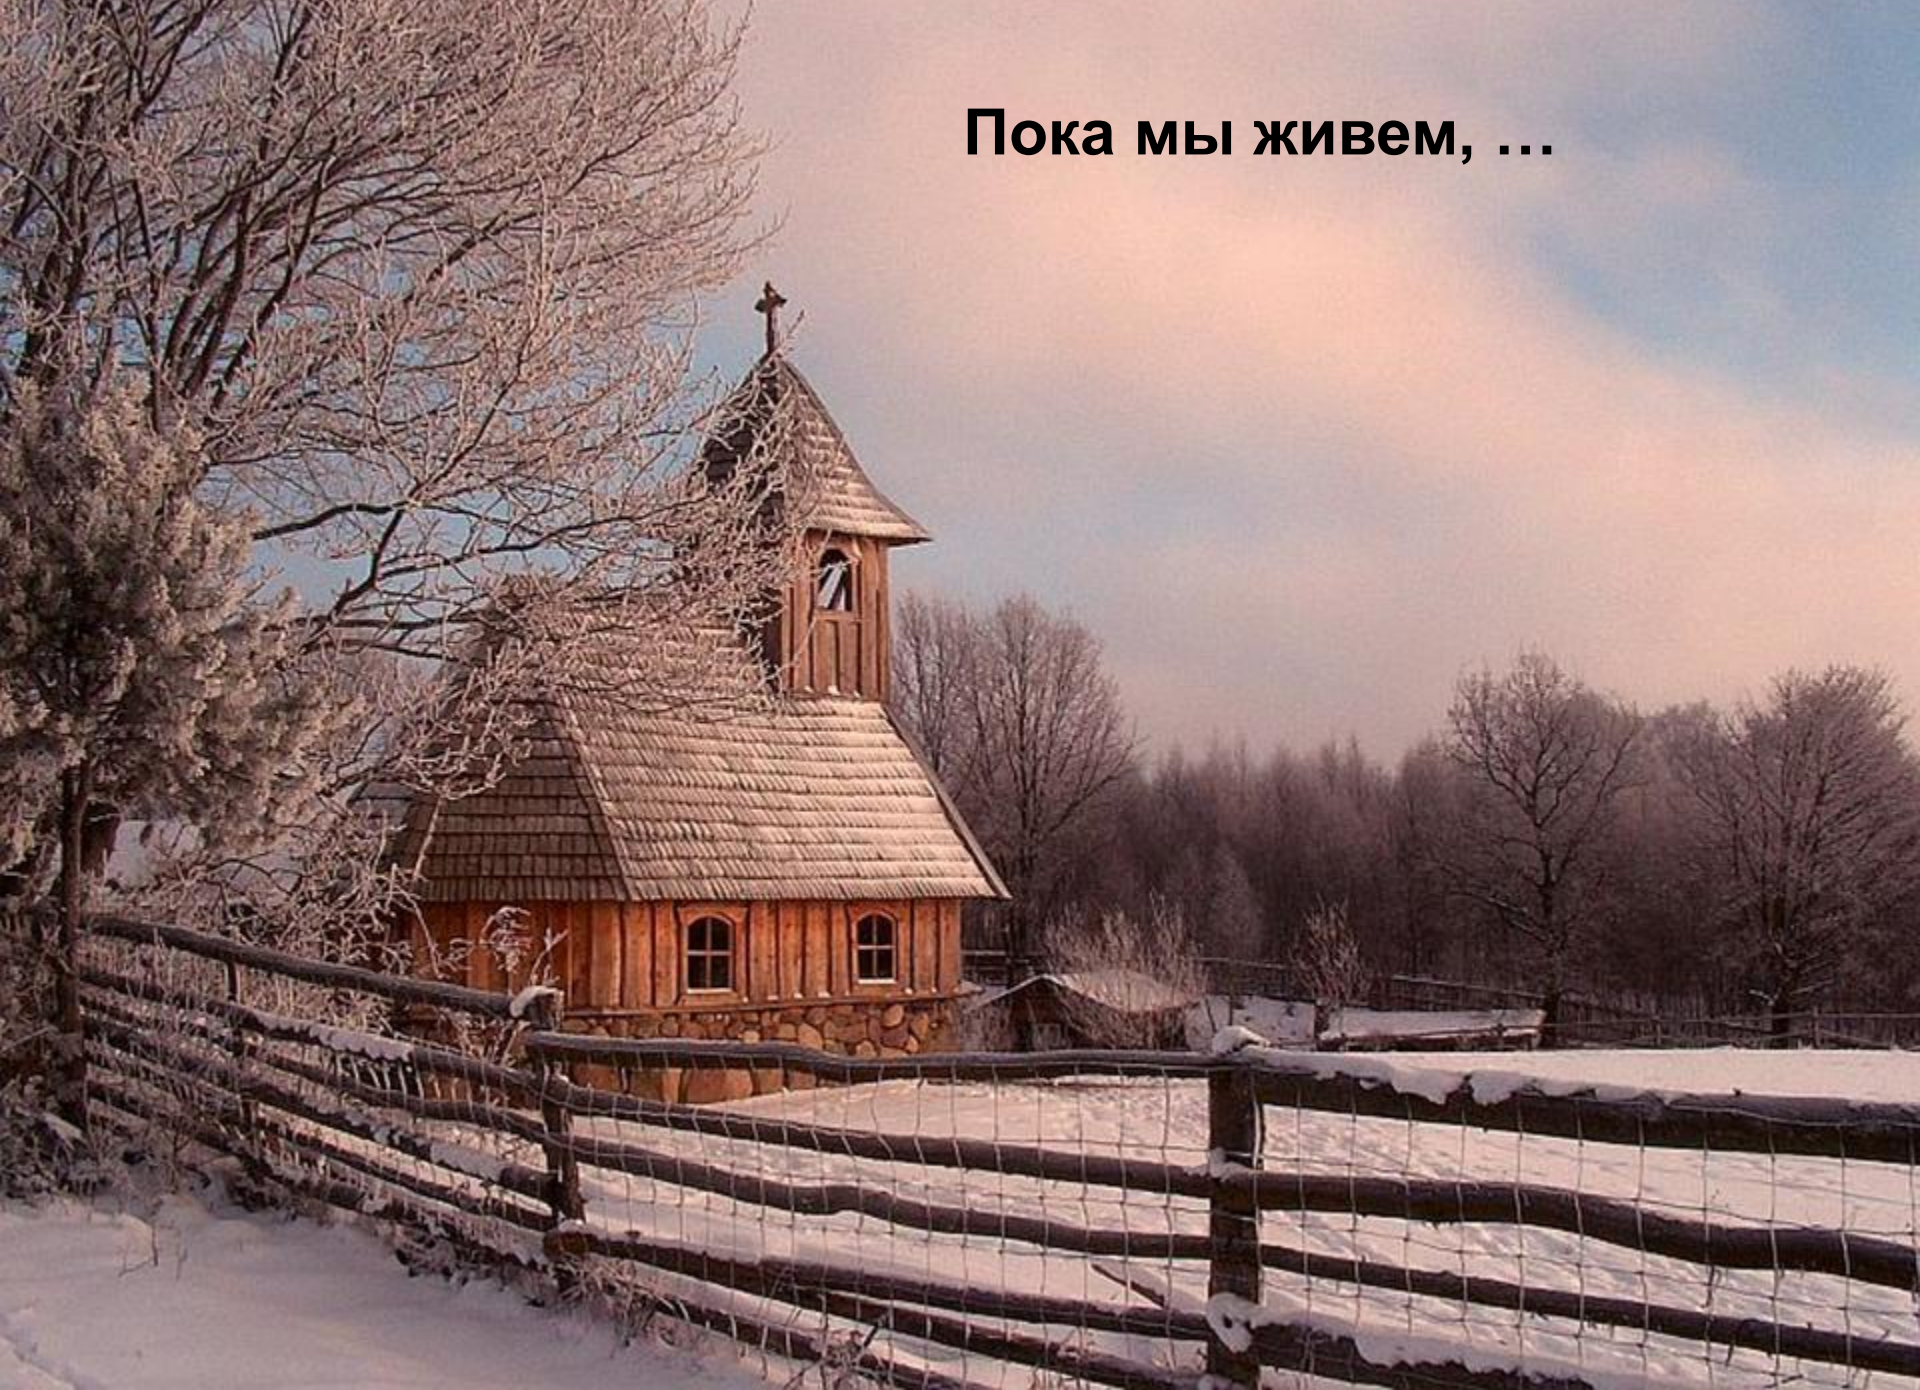

Пока мы живем, ...