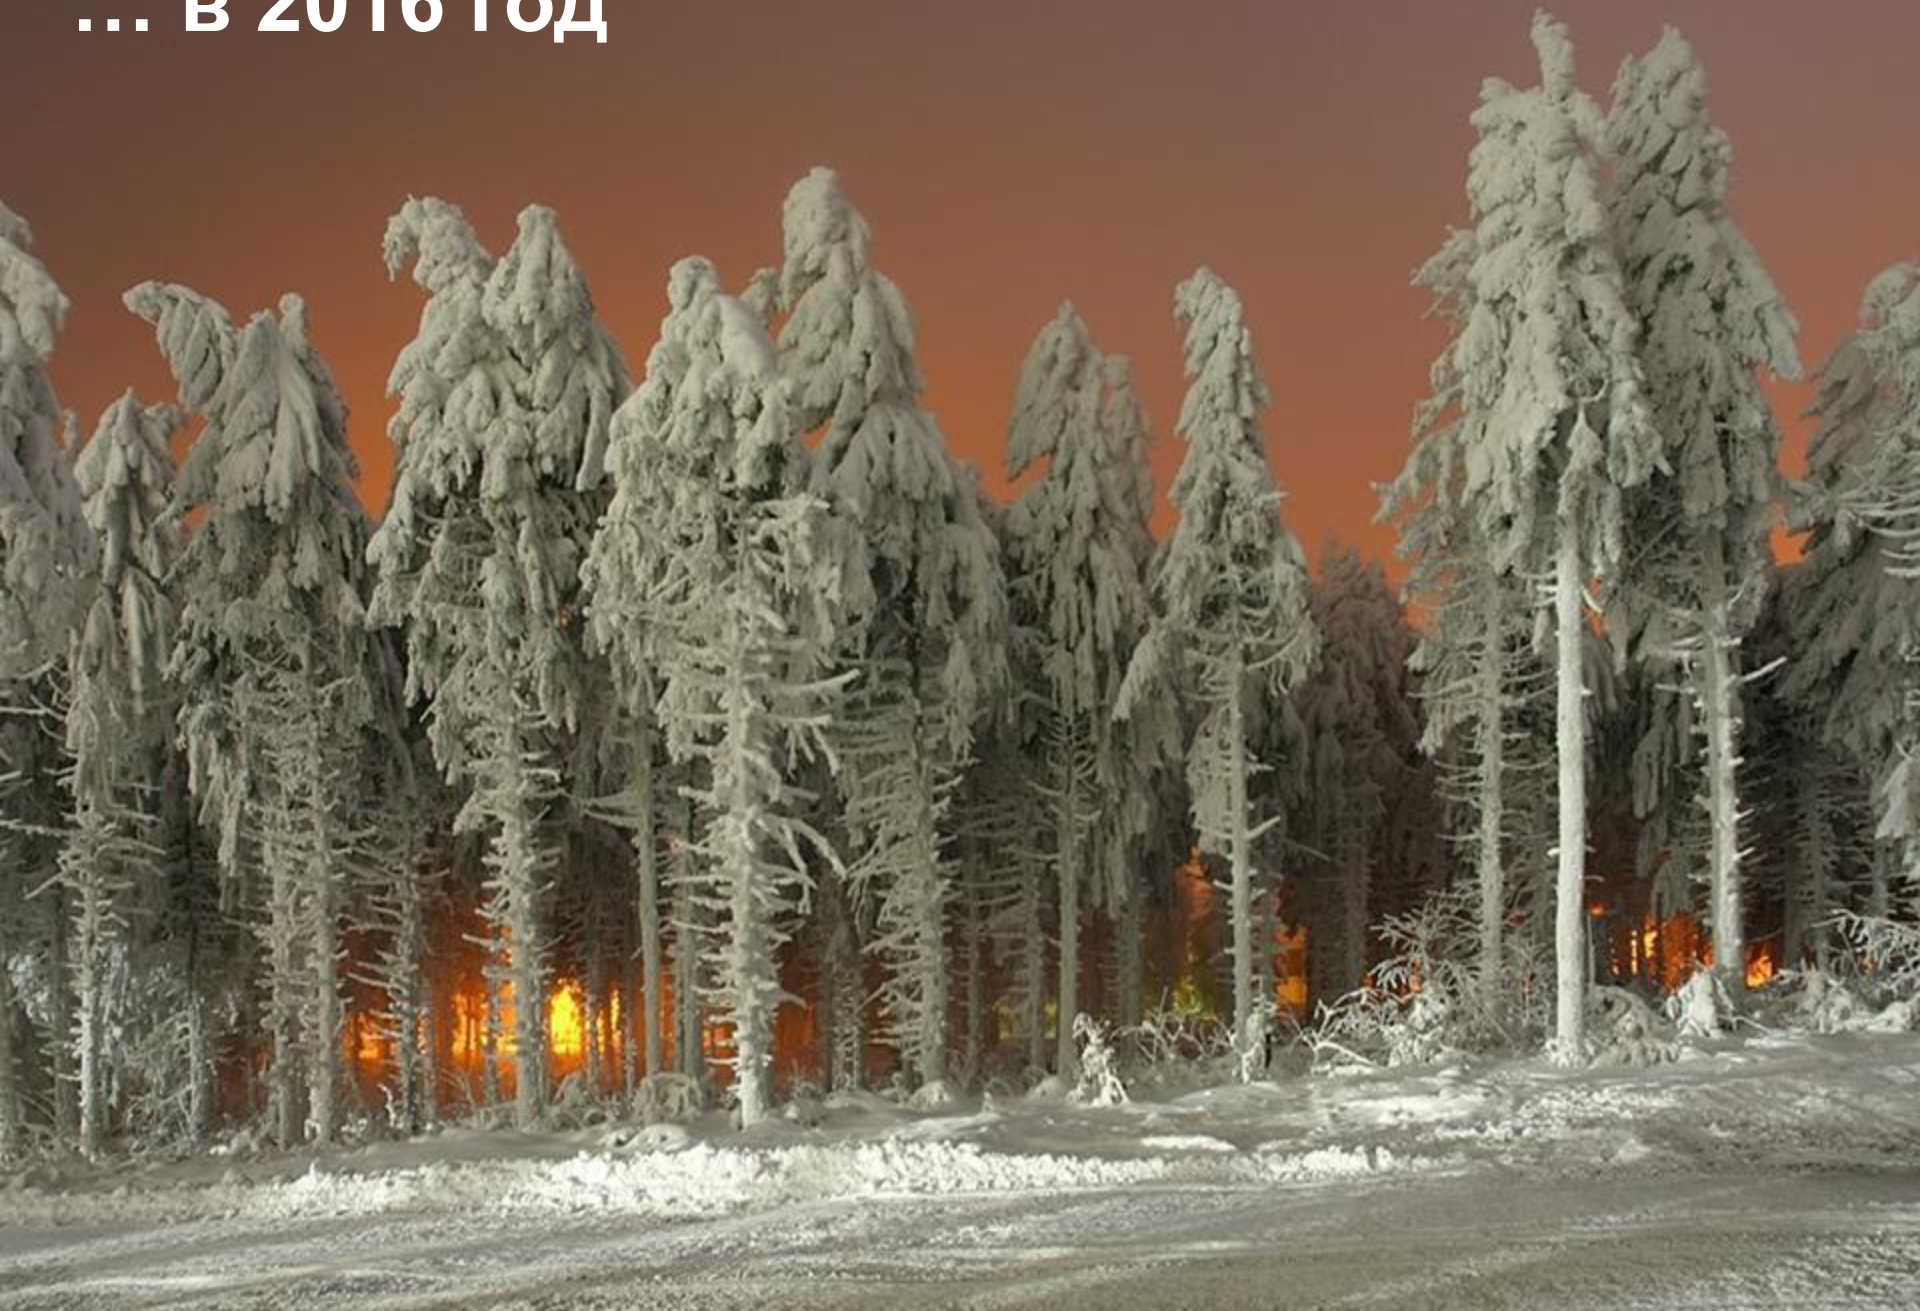

... в 2016 год