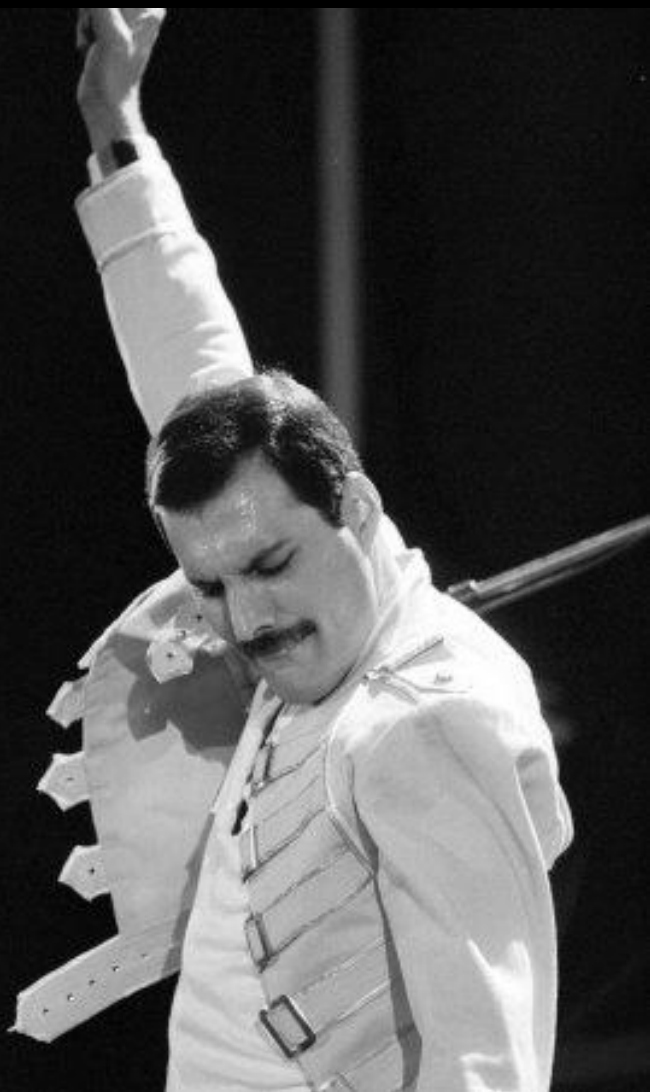

«ВЕДЬМАК

Курс основных валют ЦБ РФ

с 09.02.2012

The image features a black silhouette of Freddy Kruever, the iconic character from the Nightmare on Elm Street franchise. He is wearing his signature fedora and has his right hand extended, showing his signature bladed glove. The background is a vibrant red with a splattered, blood-like texture. The text is overlaid on the silhouette and background.

ФРЕДДИ
КРУГЕР

A human skull is centered in the frame, illuminated from the side to create strong highlights and deep shadows. The word "fatality" is written in a large, bold, red, lowercase sans-serif font across the middle of the skull. The background is solid black.