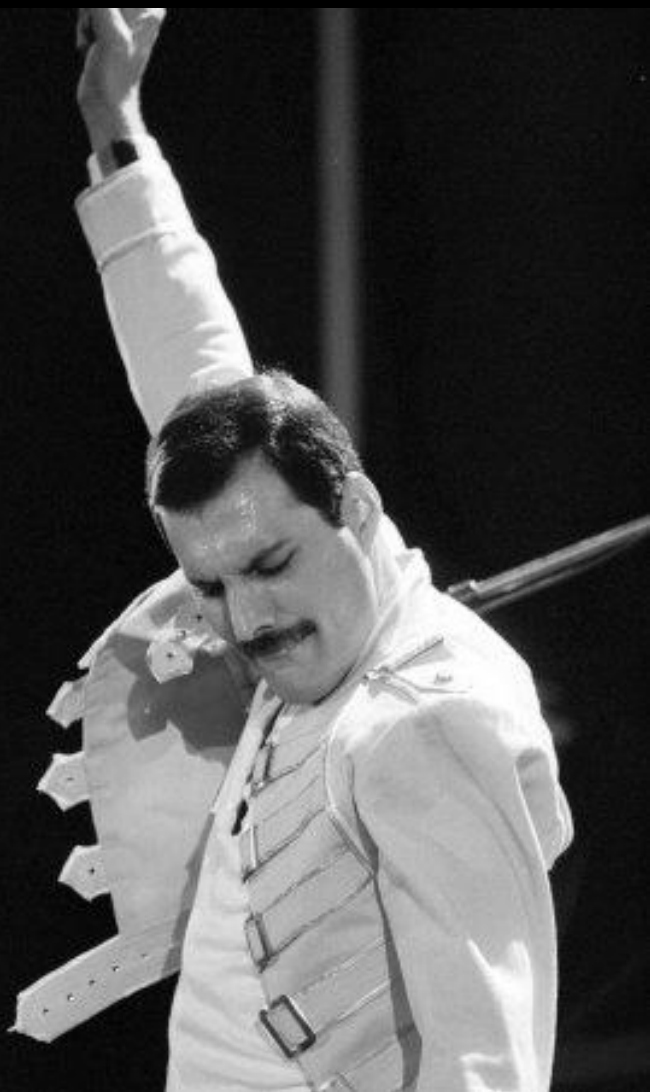

Курс основных валют ЦБ РФ

с 09.02.2012

The image features a black silhouette of Freddy Kruever, the iconic villain from the Nightmare on Elm Street franchise. He is wearing his signature fedora and has his right hand extended, showing his signature bladed glove. The background is a vibrant, textured red with dark, splattered patterns, resembling blood or paint. The overall composition is centered and dramatic.

ЛОЩИНА

ФРЕДДИ
КЛУБЕР

A human skull is centered in the background, illuminated from the front, creating a dramatic, high-contrast effect against a black background. The word "fatality" is overlaid in a large, bold, red, lowercase sans-serif font across the center of the skull.