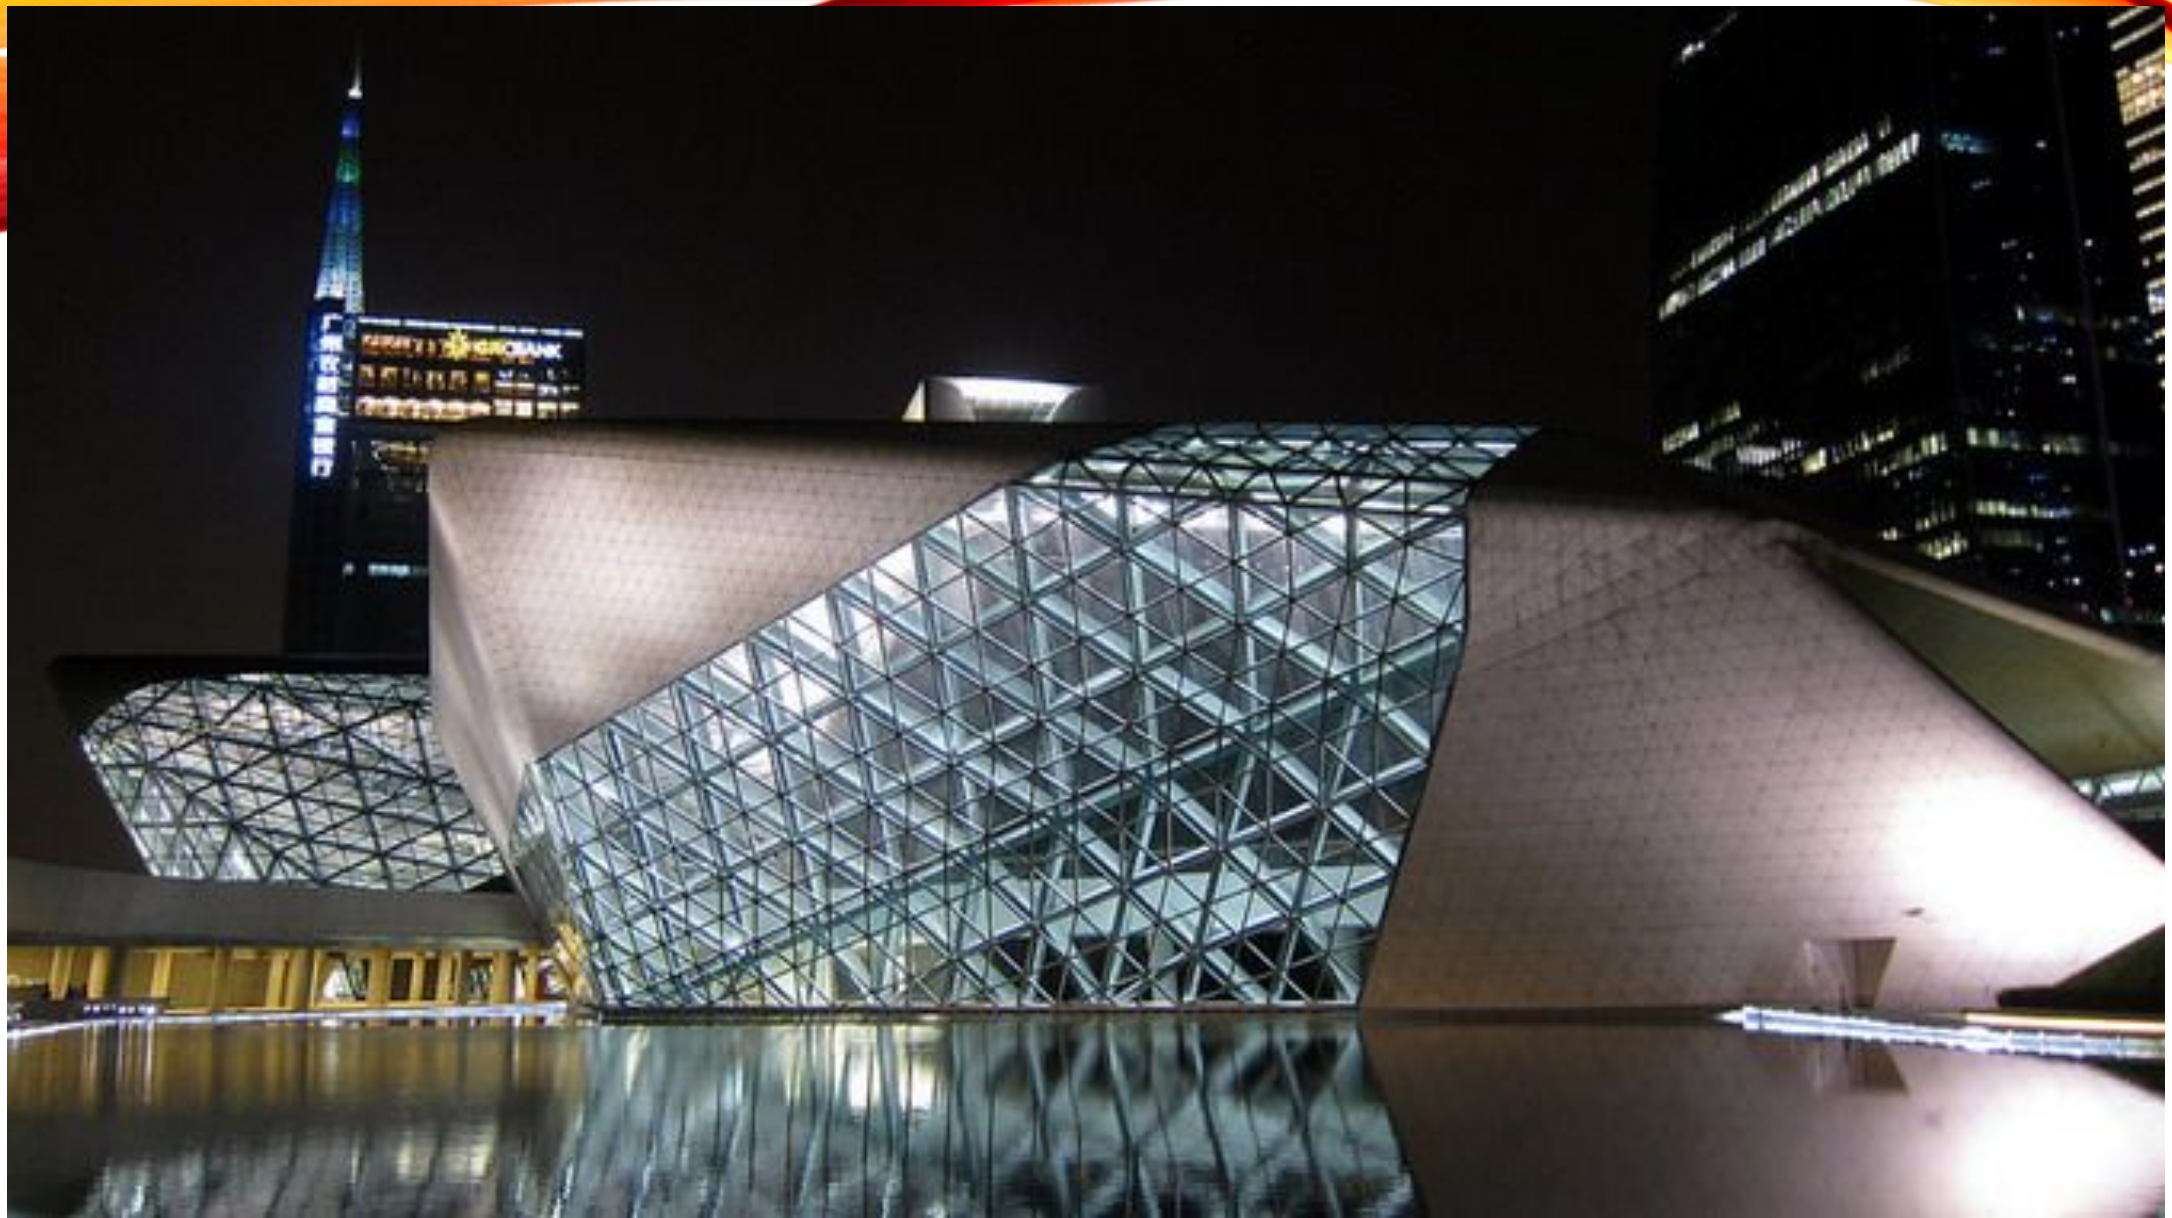

The background features dynamic, flowing waves in shades of red and yellow, creating a sense of movement and energy. The waves are layered and translucent, with some appearing more prominent than others. The overall composition is clean and modern, with the text centered in a white space.

- Музей МАХХІ в Риме

- центральное здание BMW

Культурный центр в Абу-Даби

- Оперный театр в Гуаньчжоу, Китай (2003-2010гг)

- Центр водных видов спорта в Лондоне (2005-2010гг)