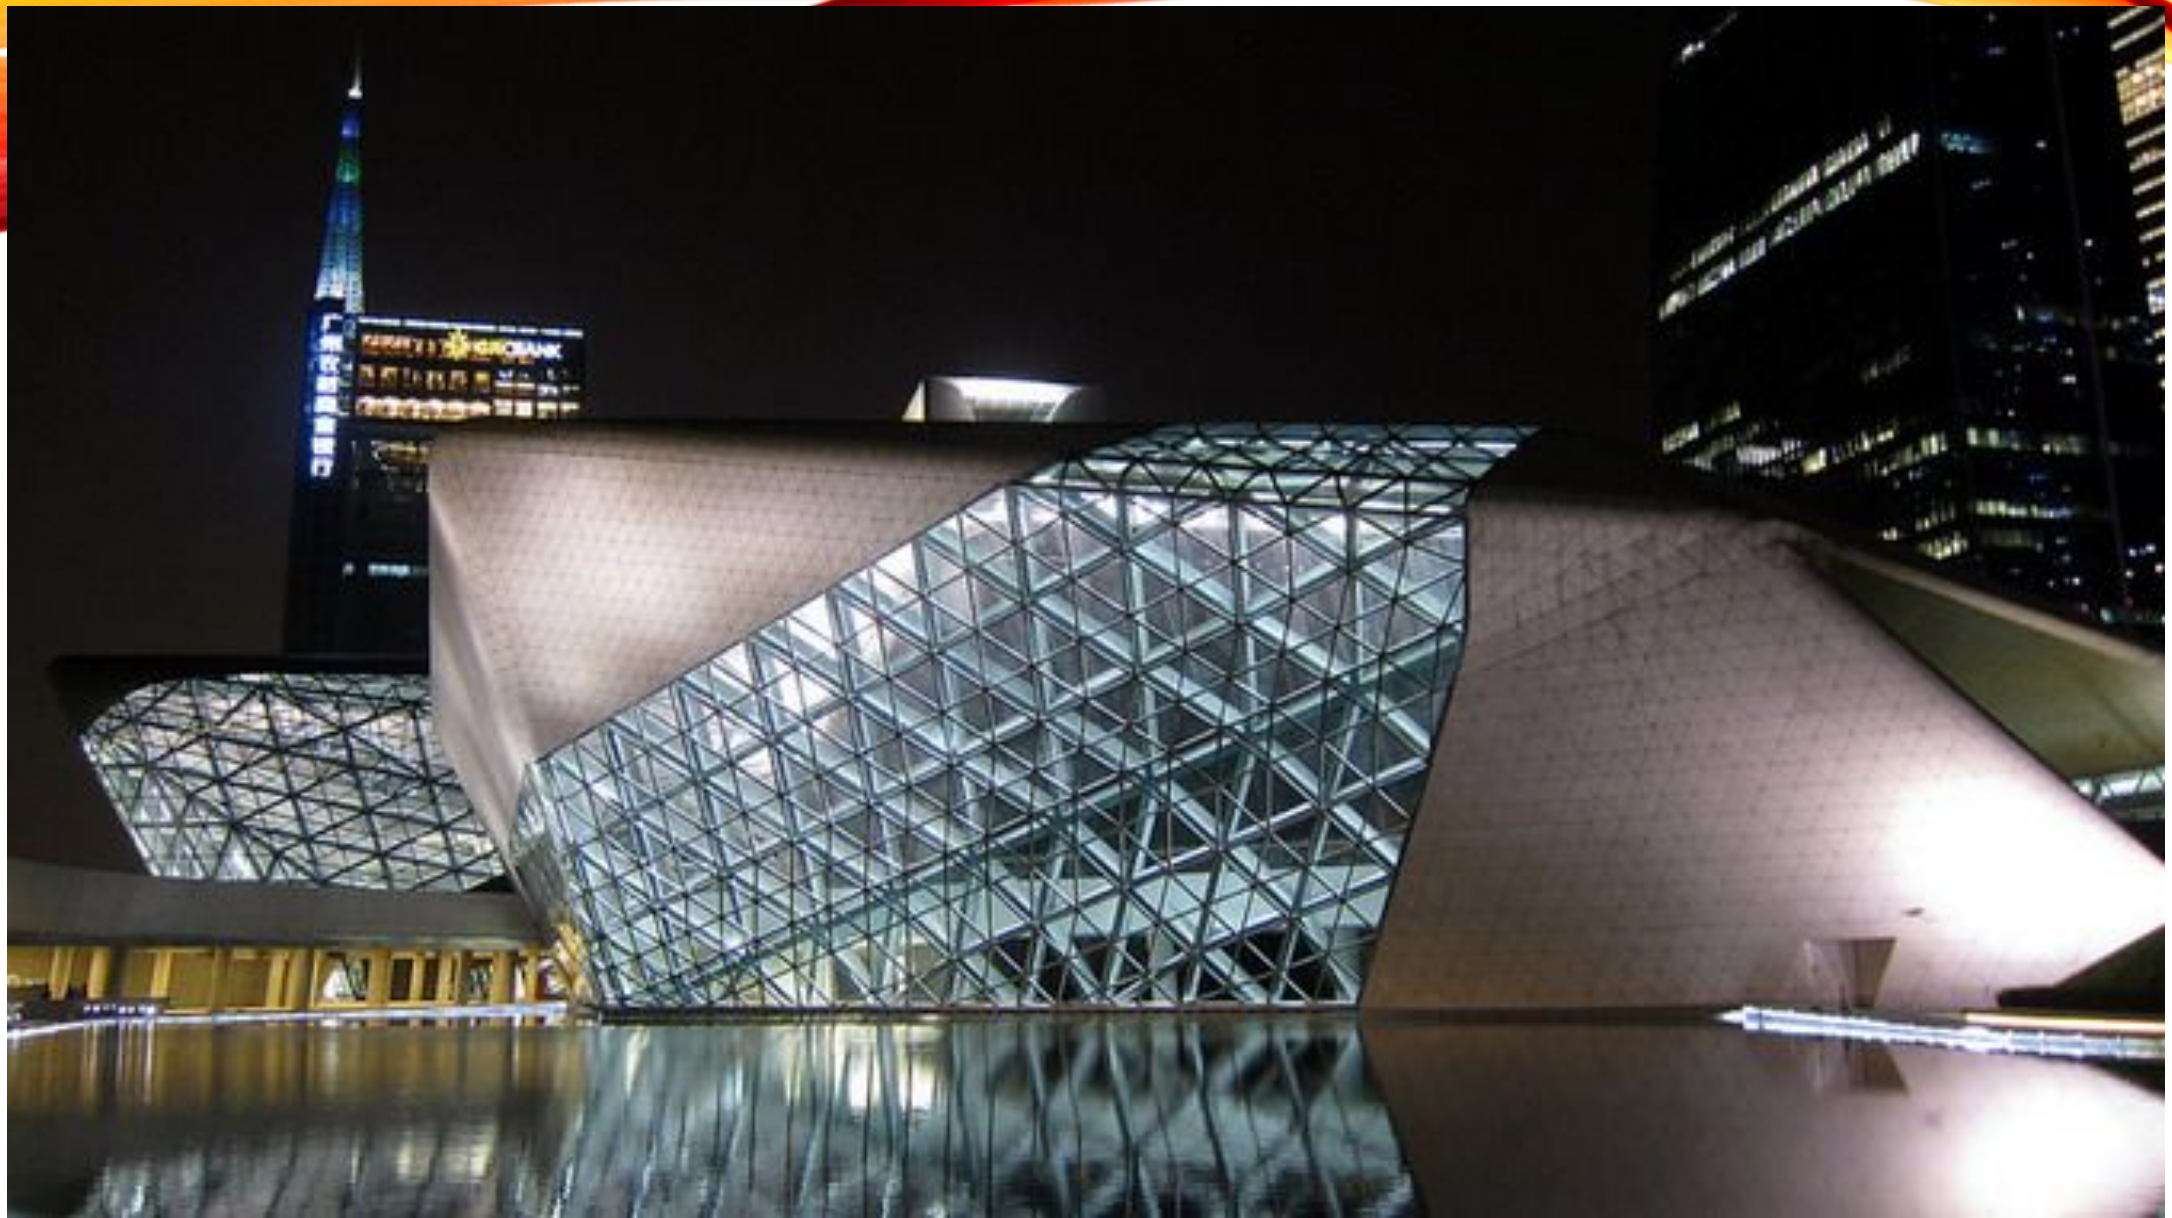

The background features dynamic, flowing waves in shades of red, orange, and yellow, creating a sense of movement and energy. The waves are layered and translucent, with some appearing more prominent than others. The overall composition is clean and modern, with the text centered in a white space.

- Музей МАХХІ в Риме

- центральное здание BMW

Культурный центр в Абу-Даби

- Оперный театр в Гуаньчжоу, Китай (2003-2010гг)

- Центр водных видов спорта в Лондоне (2005-2010гг)