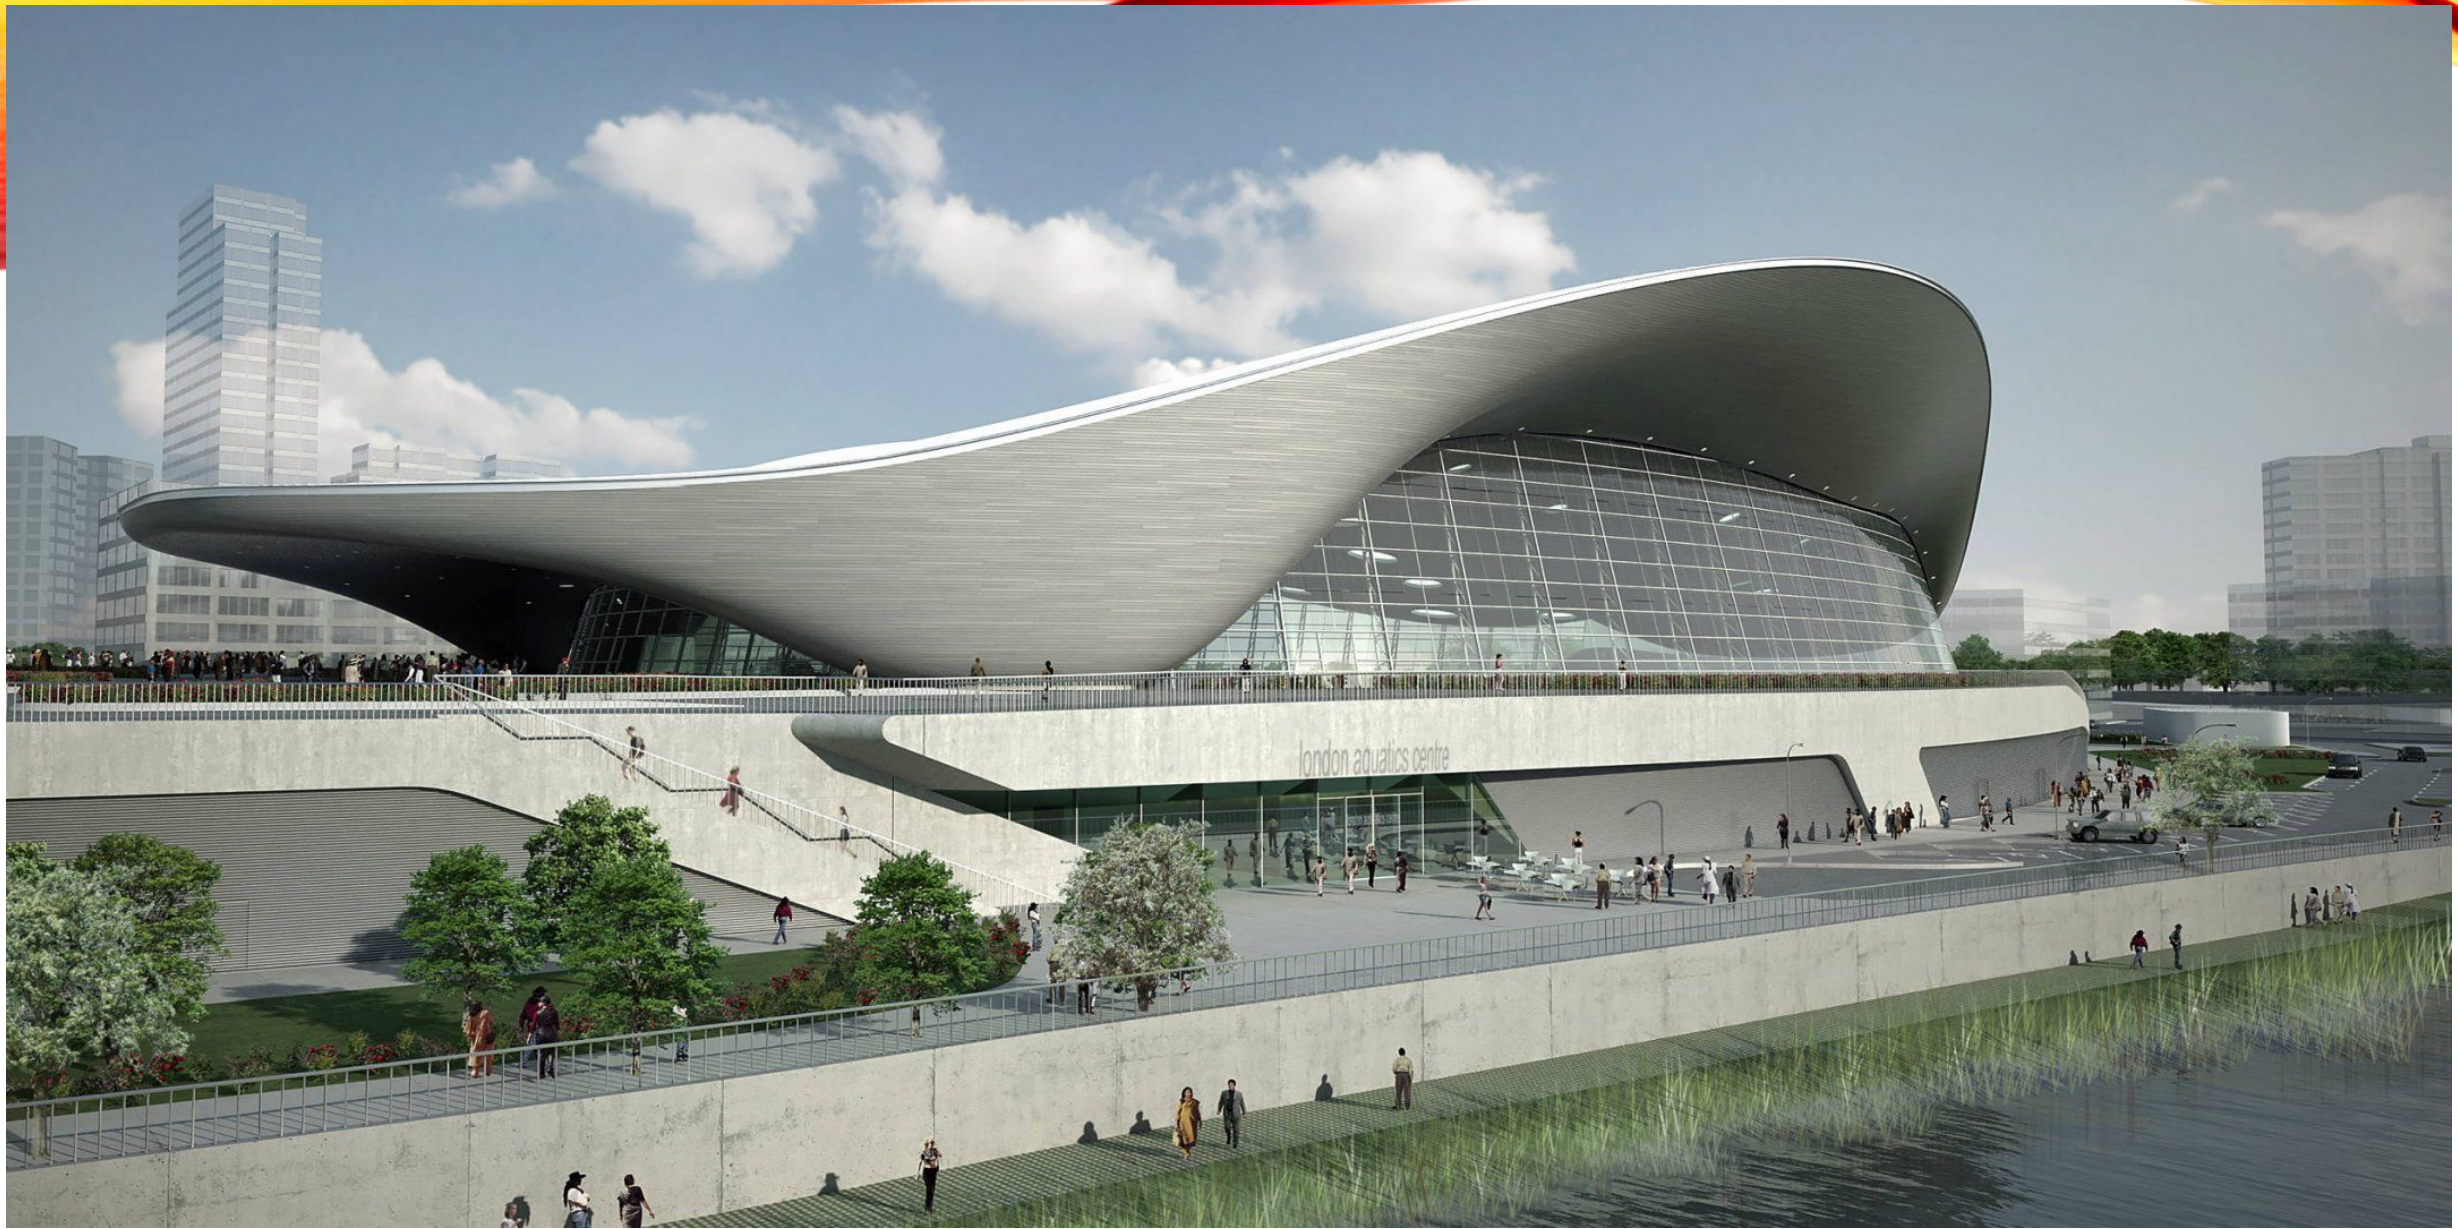

The background features dynamic, flowing waves in shades of red and yellow, creating a sense of movement and energy. The waves are layered and translucent, with some appearing more prominent than others. The overall composition is clean and modern, with the text centered in a white space.

- Музей МАХХІ в Риме

- центральное здание BMW

Культурный центр в Абу-Даби

- Оперный театр в Гуаньчжоу, Китай (2003-2010гг)

- Центр водных видов спорта в Лондоне (2005-2010гг)