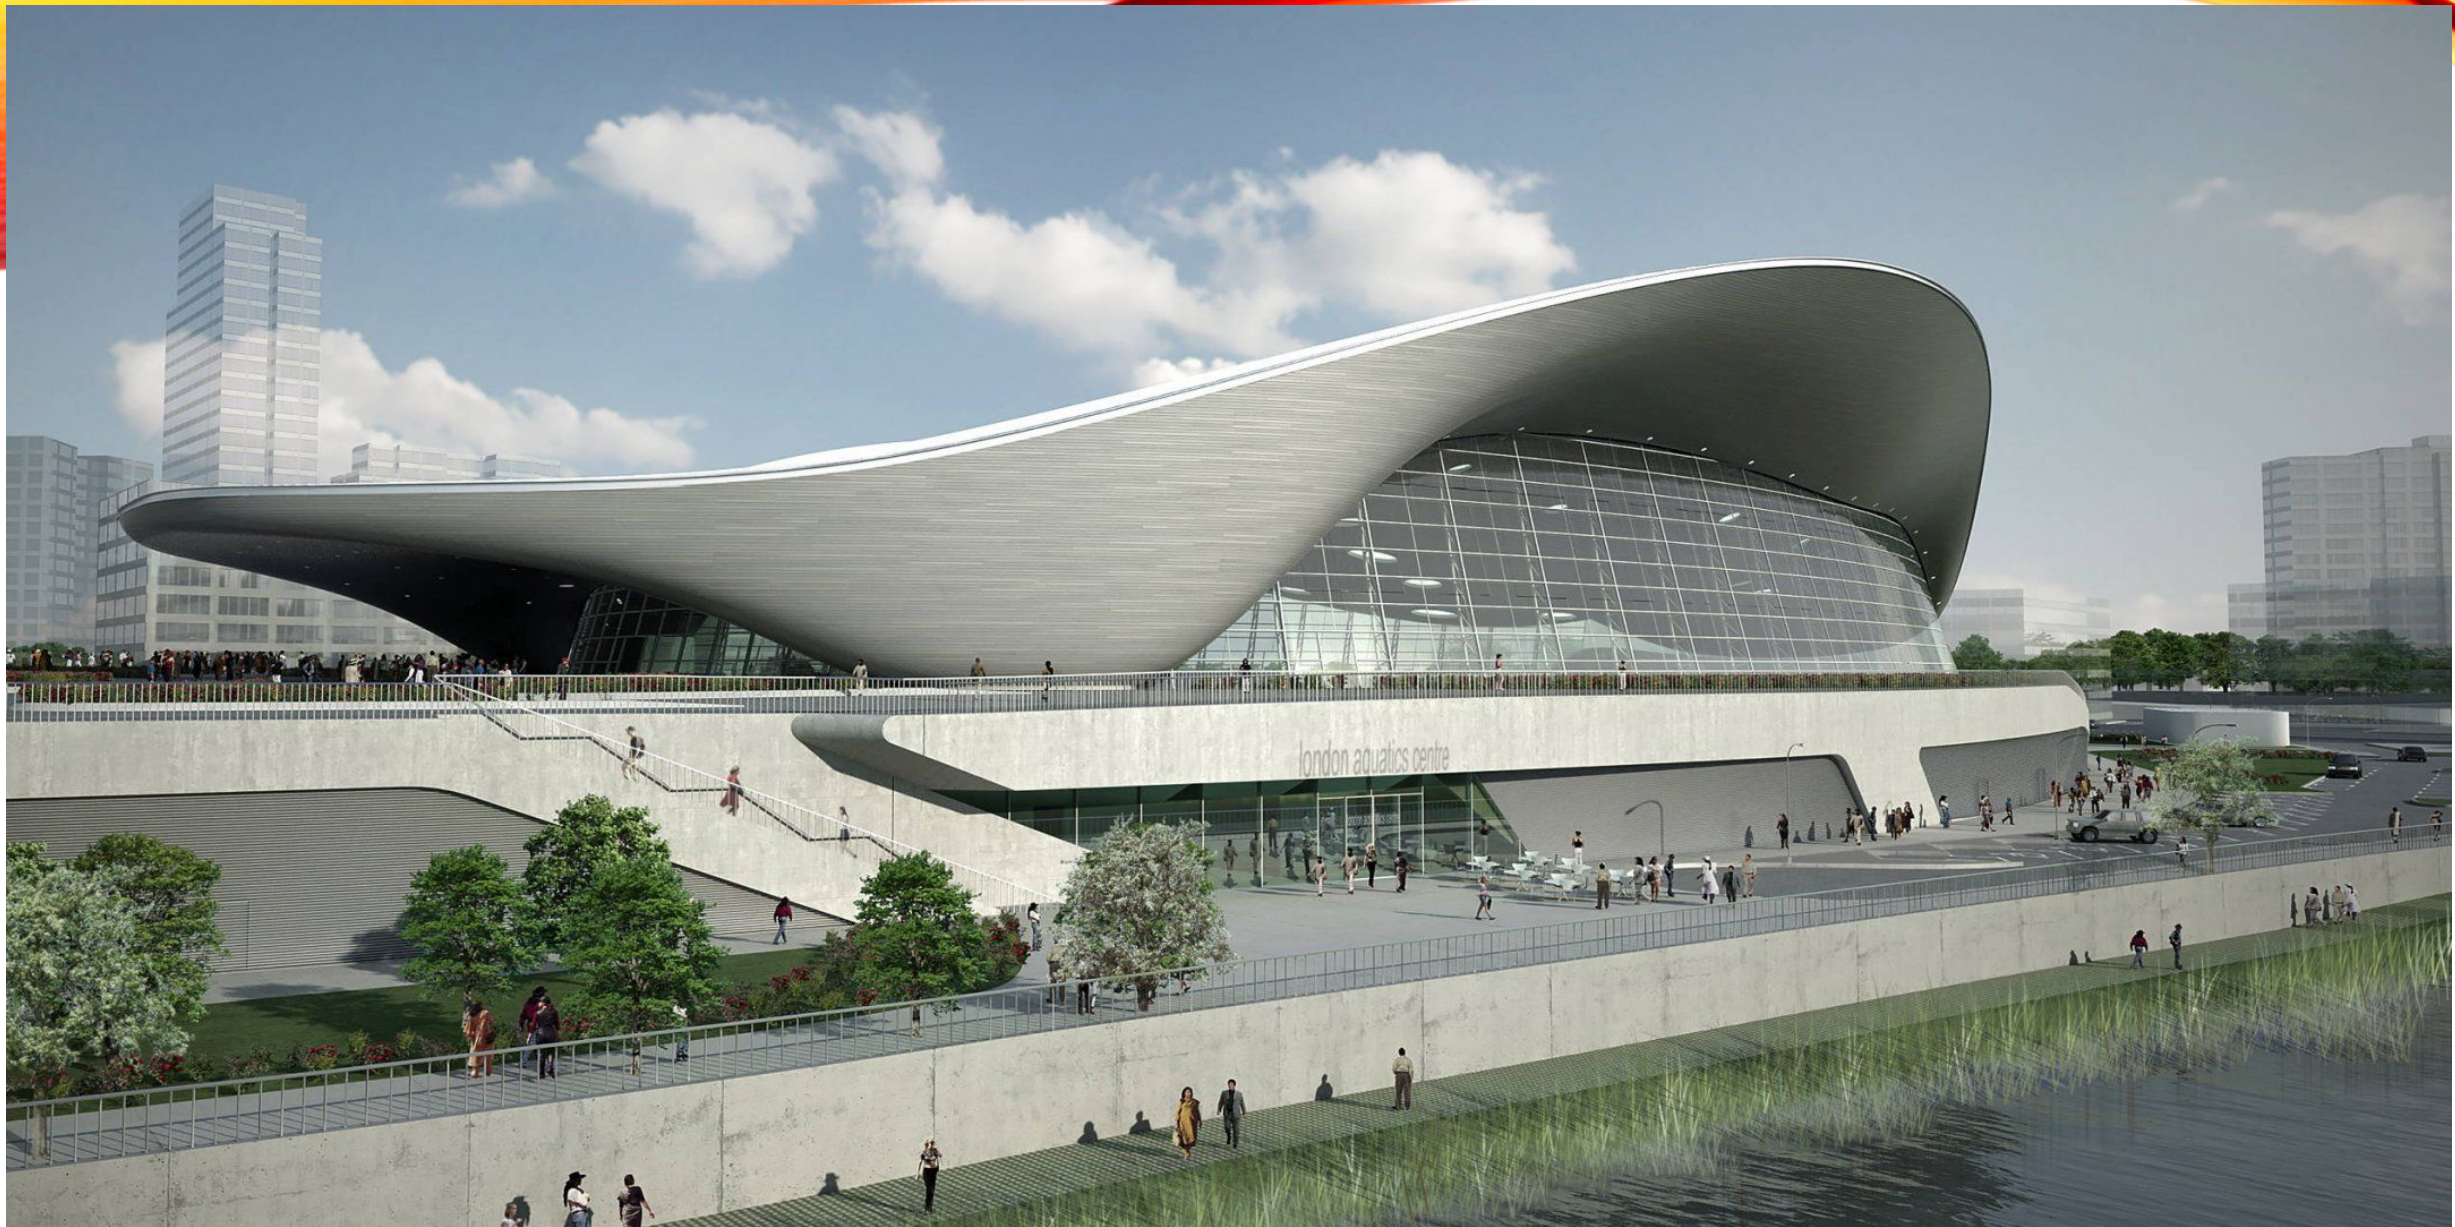

The background features dynamic, flowing waves in shades of red, orange, and yellow, creating a sense of movement and energy. The waves are layered and translucent, with some appearing more prominent than others. The overall composition is clean and modern, with the text centered in a white space.

- Музей МАХХІ в Риме

- центральное здание BMW

Культурный центр в Абу-Даби

- Оперный театр в Гуаньчжоу, Китай (2003-2010гг)

- Центр водных видов спорта в Лондоне (2005-2010гг)