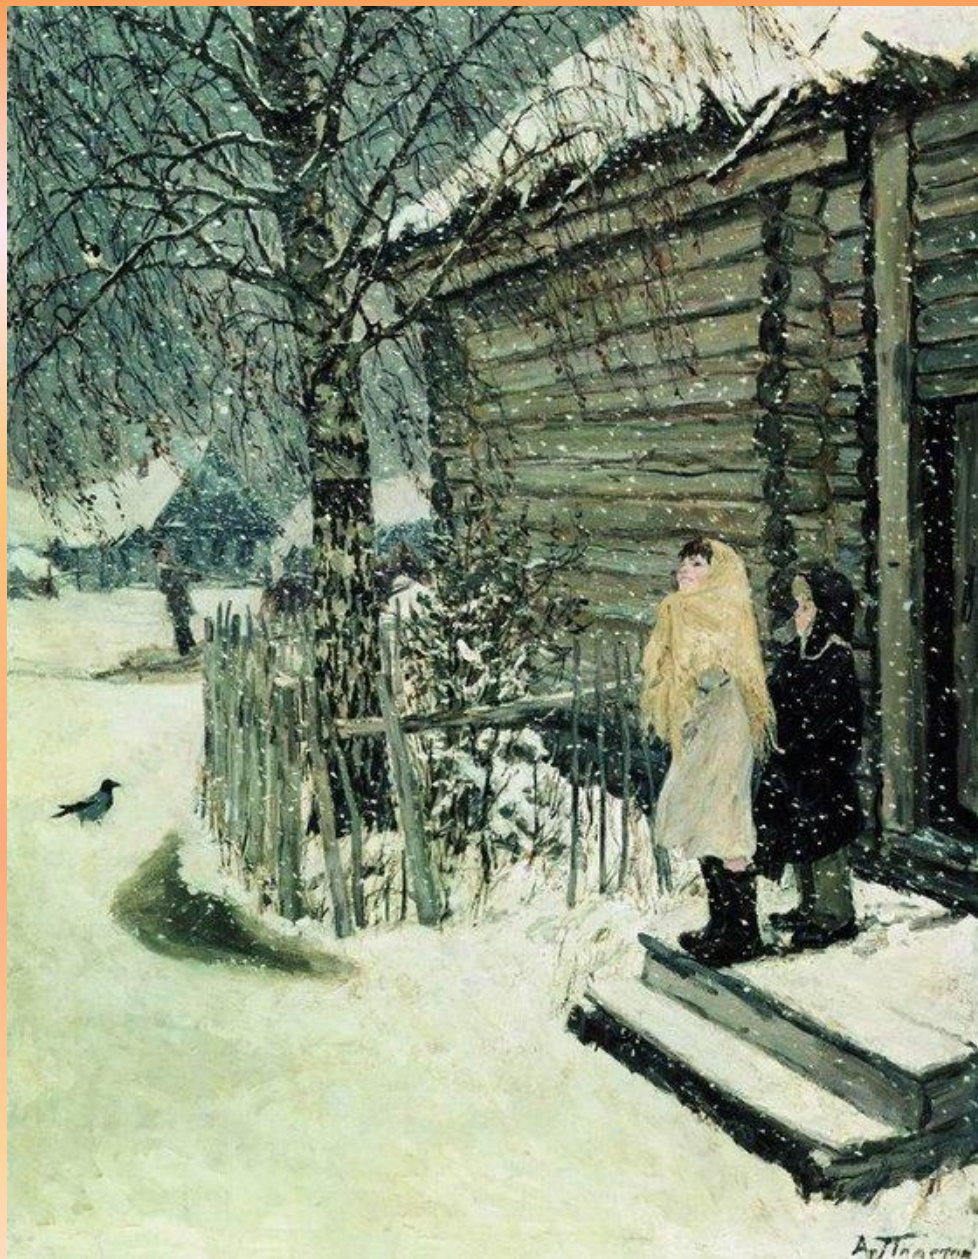

«Первый снег»