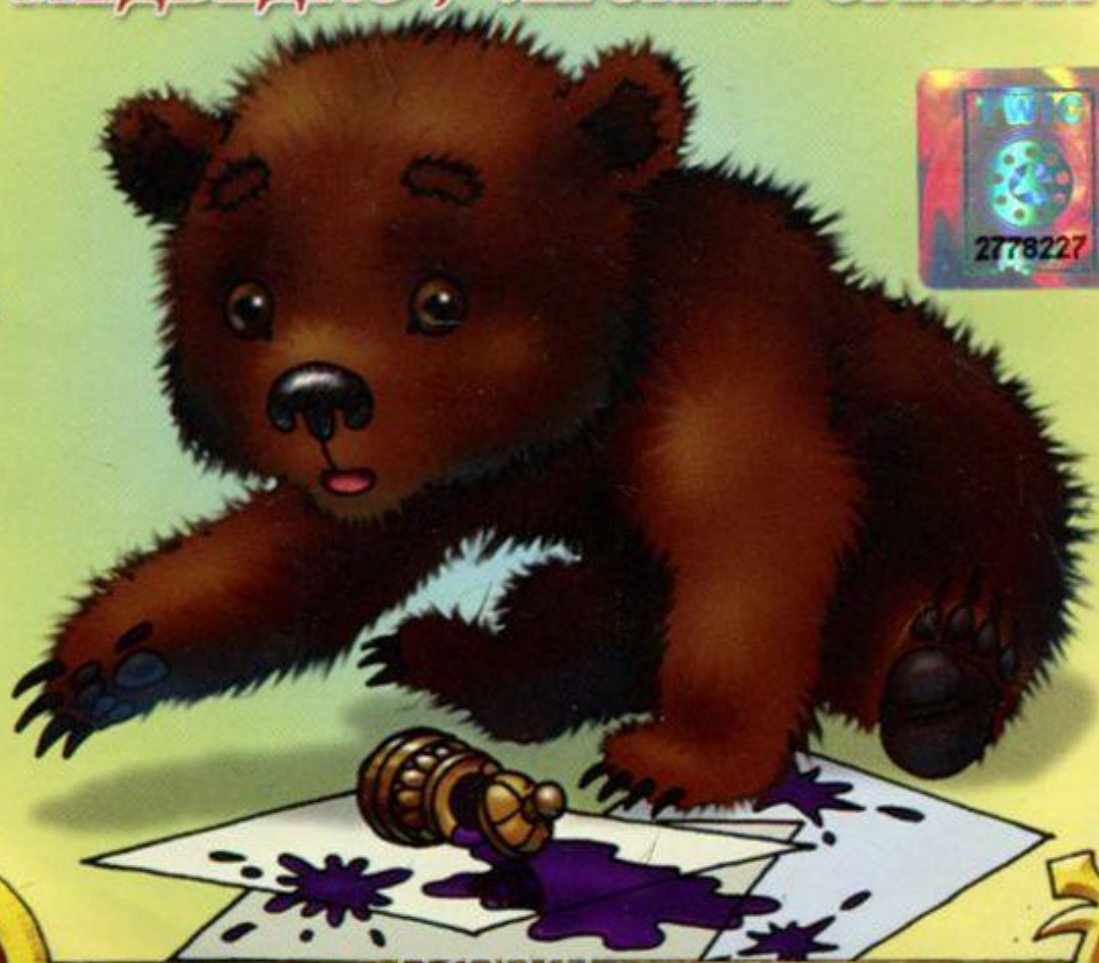

любимые сказки

Читает в школе

Дмитрий Мамин-Сибиряк

**СКАЗОЧКА
ПРО КОЗЯВОЧКУ**

Золотая коллекция

Д.Н.Мамин-Сибиряк
"МЕДВЕДКО", "ЛЕСНАЯ СКАЗКА"

A painting of a winter forest scene. The foreground is a snowy path leading towards a small, snow-covered cabin in the middle ground. The cabin has a dark roof and a chimney. The background is filled with tall, snow-laden evergreen trees. The sky is a pale, hazy blue. The overall color palette is dominated by whites, blues, and greens, with some warm tones in the snow and the cabin's roof.