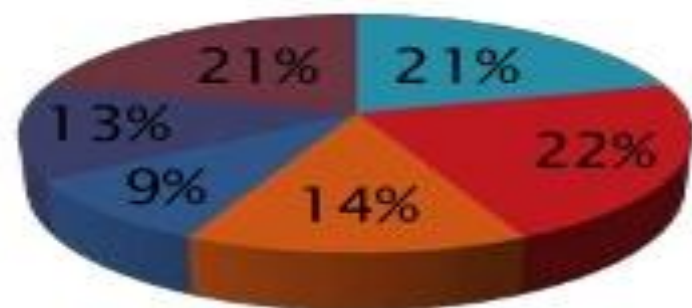

Market Share

FLAT PANEL TV