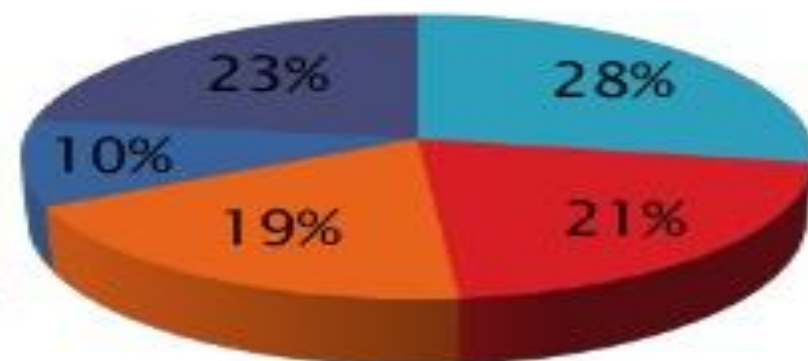

Market Share

FLAT PANEL TV

AC

REFRIGERATOR

MICROWAVE OVEN