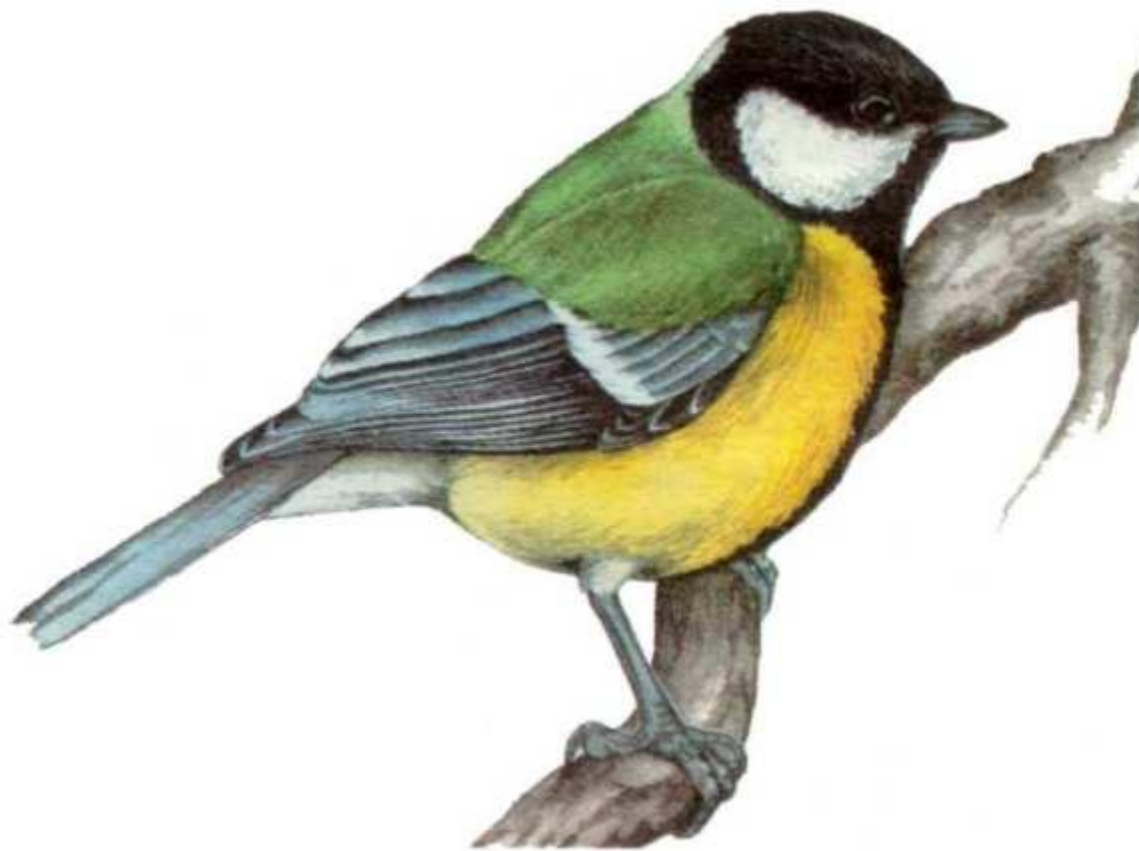

A decorative vertical stripe on the left side of the slide, composed of several parallel lines in shades of gray. To the right of the stripe, there are several dark blue circles of varying sizes, arranged in a cluster that tapers towards the bottom.

# *СОЛОВЕЙ*

# ДЯТЕЛ

# СИНИЦА