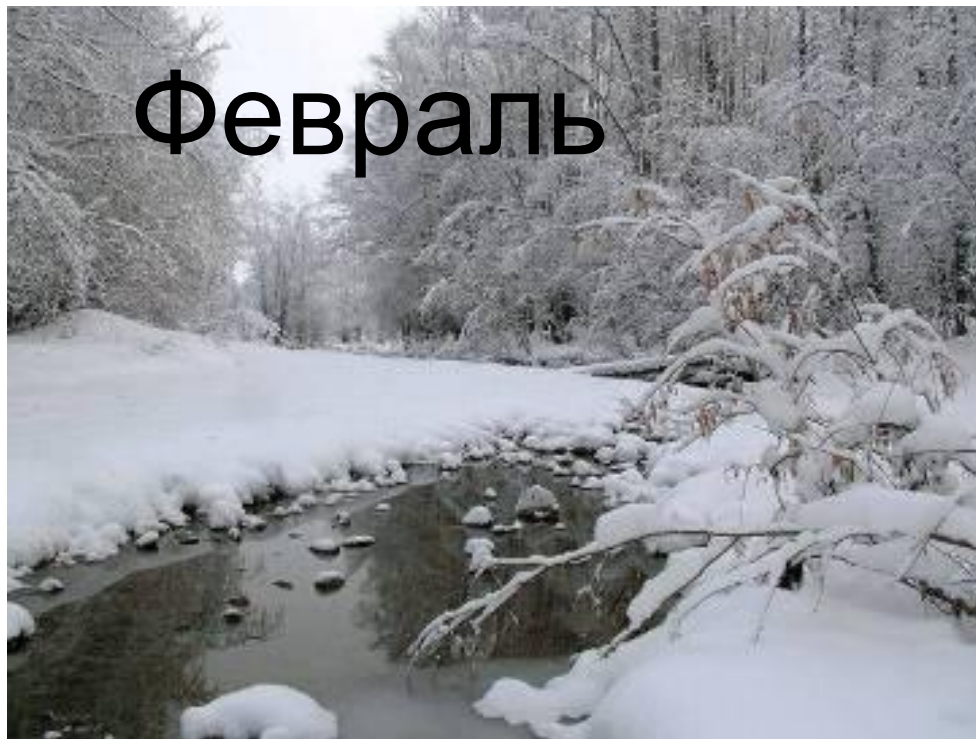

Декабрь

Январь

Февраль