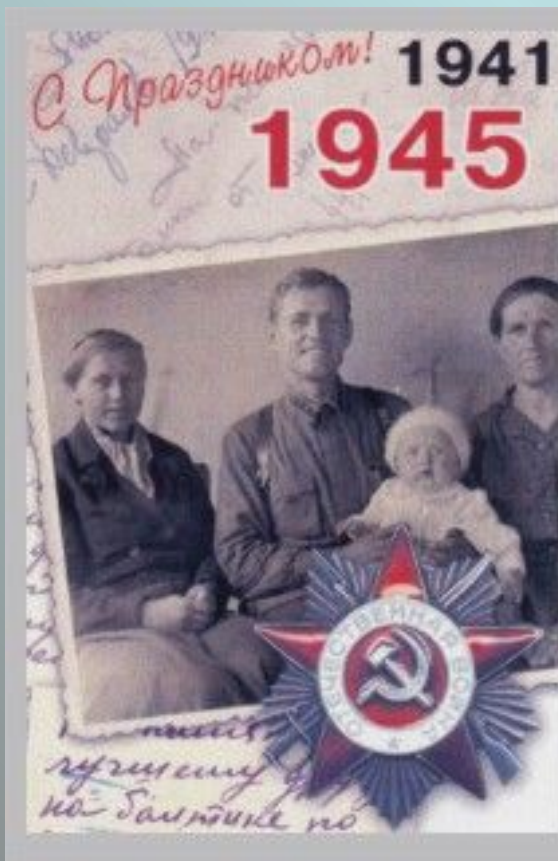

ЕЛЕНА БЛАГИНИНА "ПАПЕ НА ФРОНТ"

webpark.ru

Handwritten text in Cyrillic script, likely a continuation of the letter or a separate note.

Handwritten text in Cyrillic script, including the name "В. Клейко" and a date "1964 г.". There is also a circular postmark stamp.