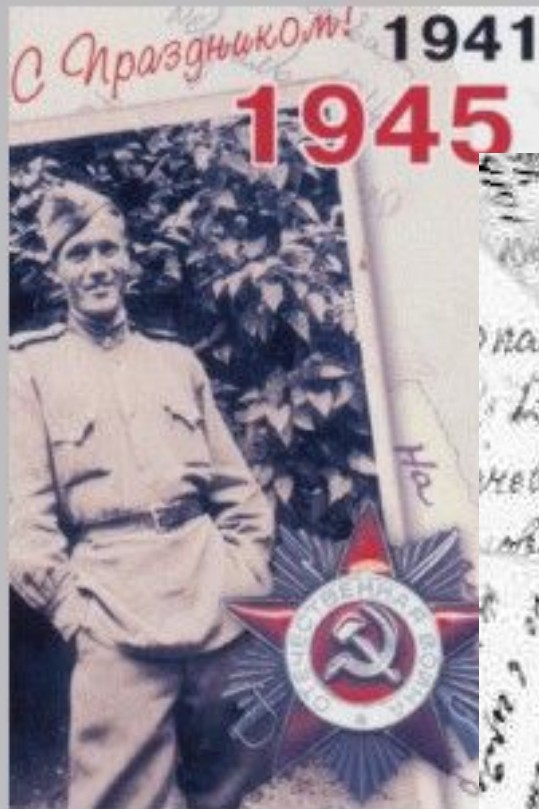

ЕЛЕНА БЛАГИНИНА "ПАПЕ НА ФРОНТ"

webpark.ru

Handwritten text in Cyrillic script, likely a continuation of the letter or a separate note.

Handwritten text in Cyrillic script, including the name "В. Клейко" and a date "1964 г.". There is also a circular postmark stamp.