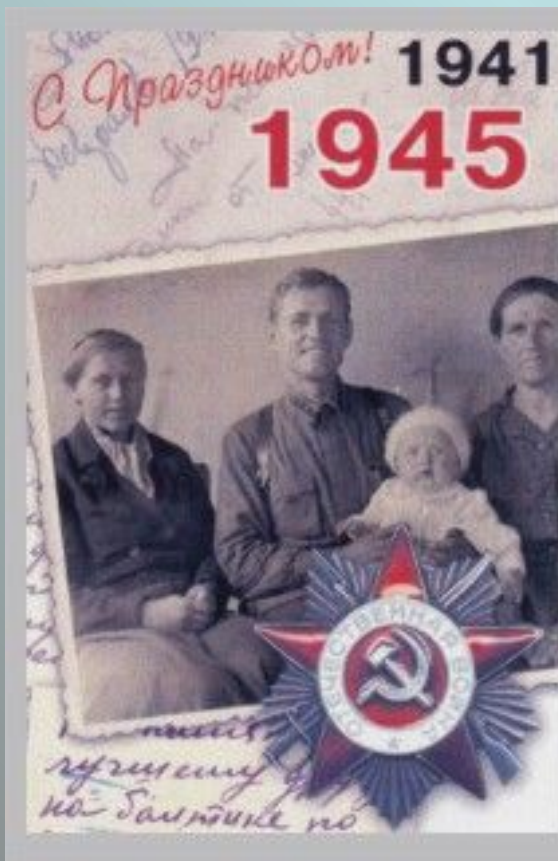

ЕЛЕНА БЛАГИНИНА "ПАПЕ НА ФРОНТ"

webpark.ru

Handwritten text in a cursive script, likely a letter or document, partially visible on the left edge of the image.

Handwritten text in a cursive script, including the name "M. M. M." and other illegible words. A circular postmark is visible on the left side of the text.