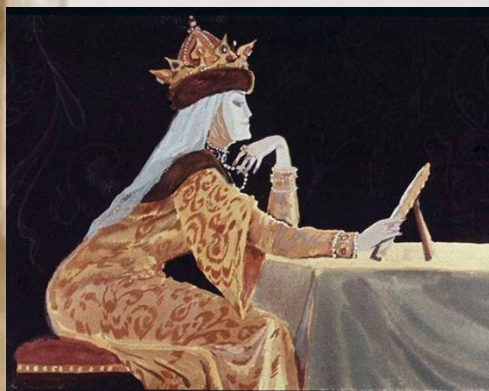

КАКАЯ?

ЦАРИЦА

Горда

Зла

хитроумна

я
своенравна

я
ломлива

я
ревнива

я
завистлив

я

ая

ЦАРЕВНА