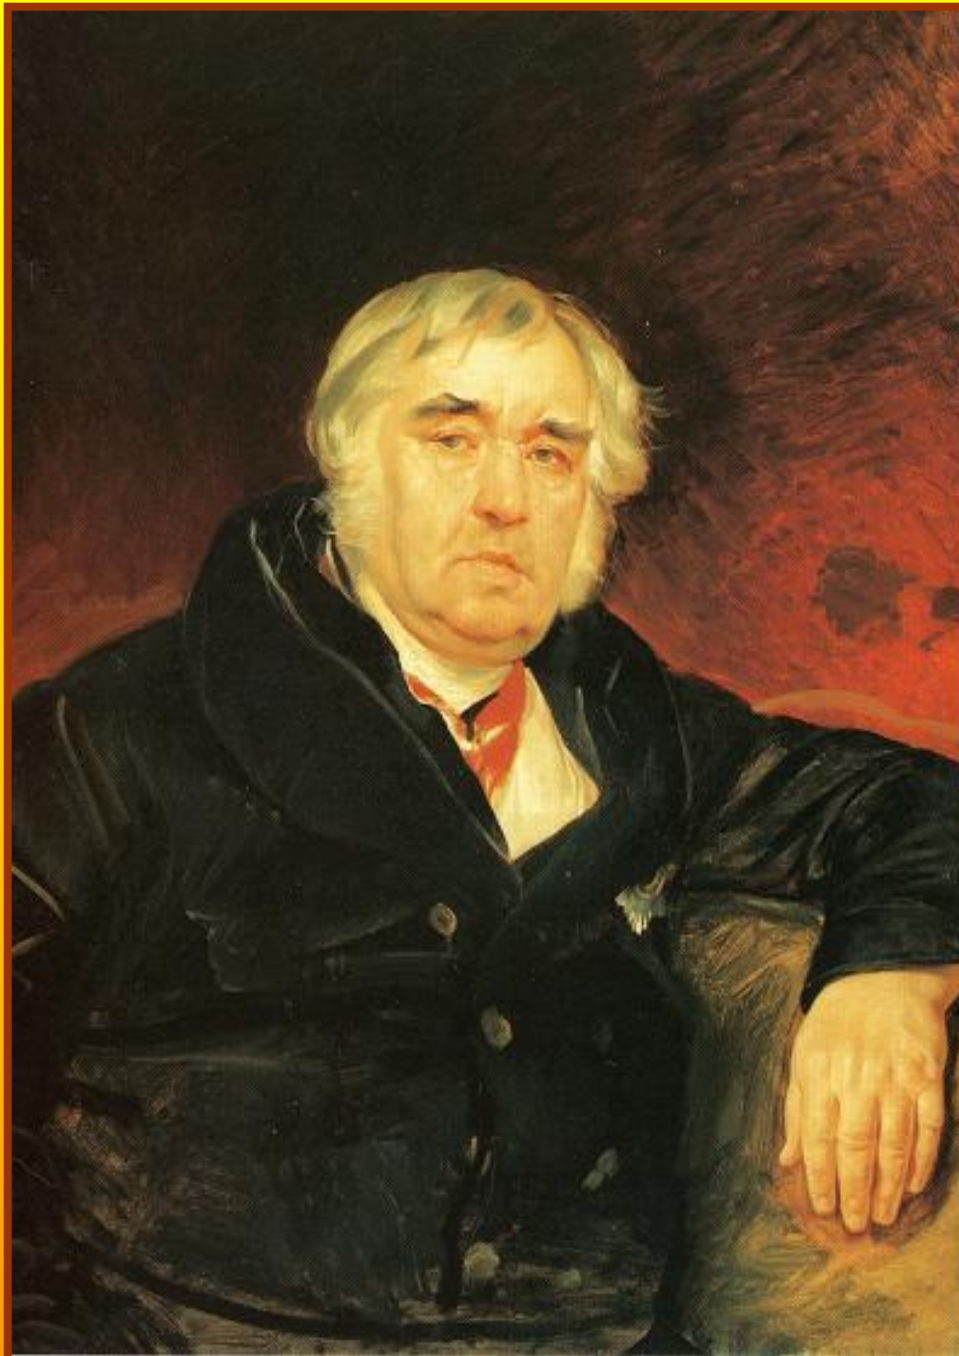

*ИВАН
АНДРЕЕВИЧ
КРЫЛОВ*

(1769 — 1844)