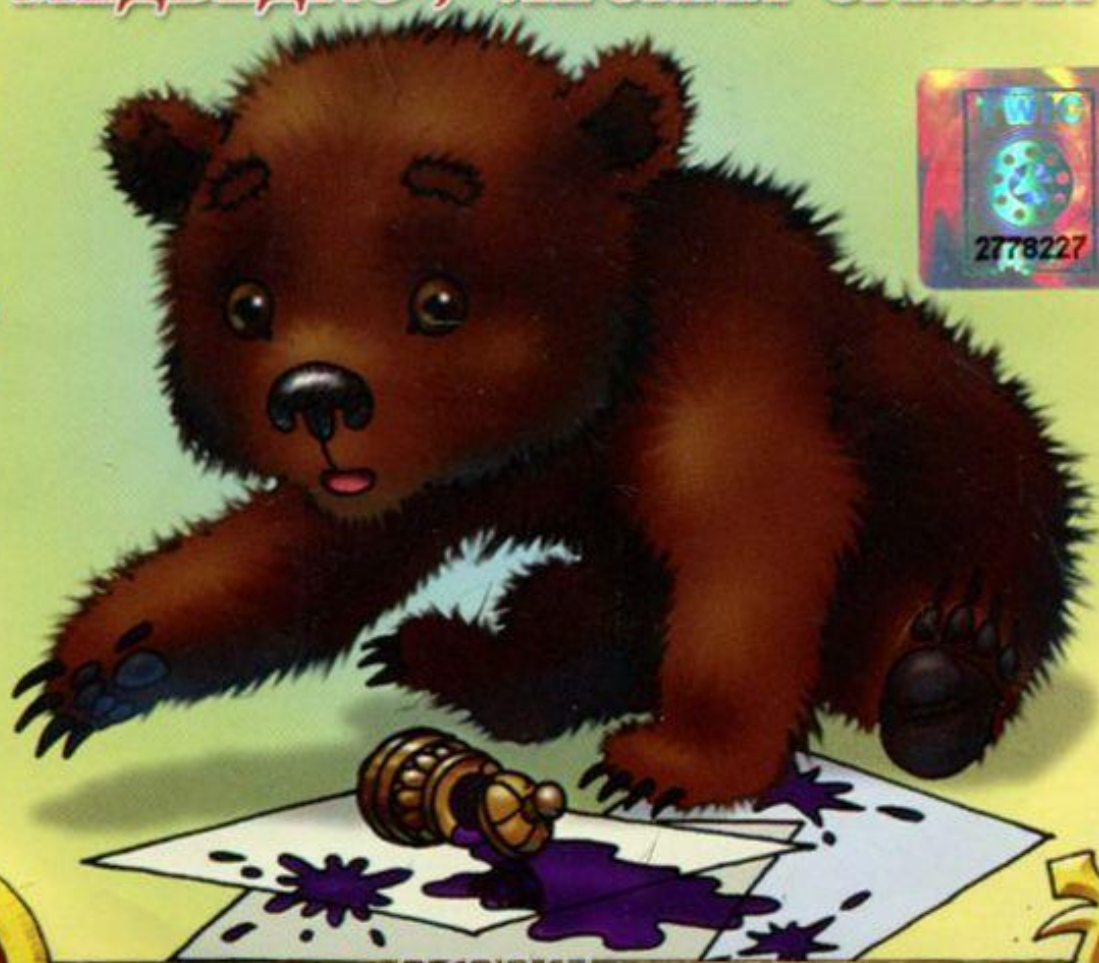

любимые сказки

Читает в школе

Дмитрий Мамин-Сибиряк

**СКАЗОЧКА
ПРО КОЗЯВОЧКУ**

Золотая коллекция

Д.Н.Мамин-Сибиряк
"МЕДВЕДКО", "ЛЕСНАЯ СКАЗКА"

A painting of a snowy winter forest scene. The scene is dominated by snow-covered evergreen trees, with a path leading through them. In the middle ground, a small cabin is visible, partially covered in snow. The background shows more trees and a hazy sky. The overall color palette is cool, with blues, greens, and whites, accented with warm yellow and orange tones from the sun or moon. The text is overlaid on the upper part of the painting.