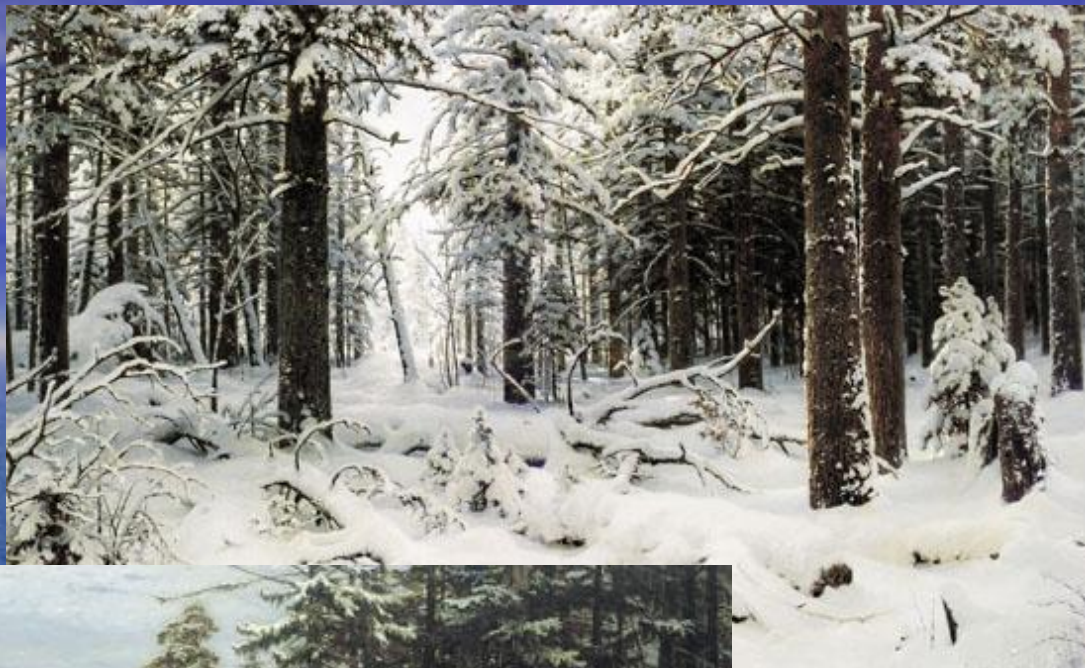

Зима

Первый снег

Корабельная роща (1898)

A painting of a forest landscape. In the foreground, a small stream flows through a clearing, bordered by a rustic wooden fence. The ground is covered in dry leaves and small rocks. In the background, a dense forest of tall, slender trees rises against a bright sky. The overall scene is peaceful and naturalistic.

Почему картина называется
«Корабельная роща»?

A detailed landscape painting of a forest. In the foreground, a small stream flows through a clearing, surrounded by rocks and patches of green and brown vegetation. A simple wooden fence runs across the middle ground. The background is filled with tall, slender trees with dense green foliage, creating a sense of depth and a peaceful atmosphere. The lighting is soft, suggesting a calm time of day.

Песок
Желтый, чистый

Солнце
Палящее, ласковое,
летнее

Опушка
большая, лесная,
солнечная,
жаркая

A photograph of a vast pine forest. In the foreground, a small stream flows through a clearing, bordered by a rustic wooden fence. The trees are tall and slender, with thick trunks and dense green needles. The ground is covered in pine needles and some rocks. The sky is a clear, pale blue.

План описания картины

- 1.** Опушка соснового бора.
- 2.** Величавые стройные сосны.
- 3.** Прозрачный ручеек.
- 4.** Ласковое летнее солнце.
- 5.** Восхищение художника красотой природы.