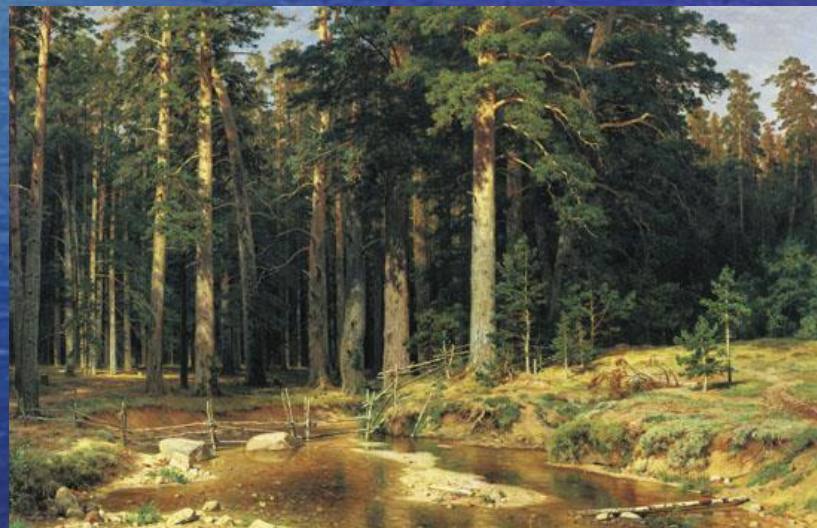

Сочинение по картине И.И. Шишкина «Корабельная роща»

МОУ СОШ № 10 г. Выборга Ленинградской области
Шурупова Наталья Сергеевна, учитель русского языка и литературы
2009 год