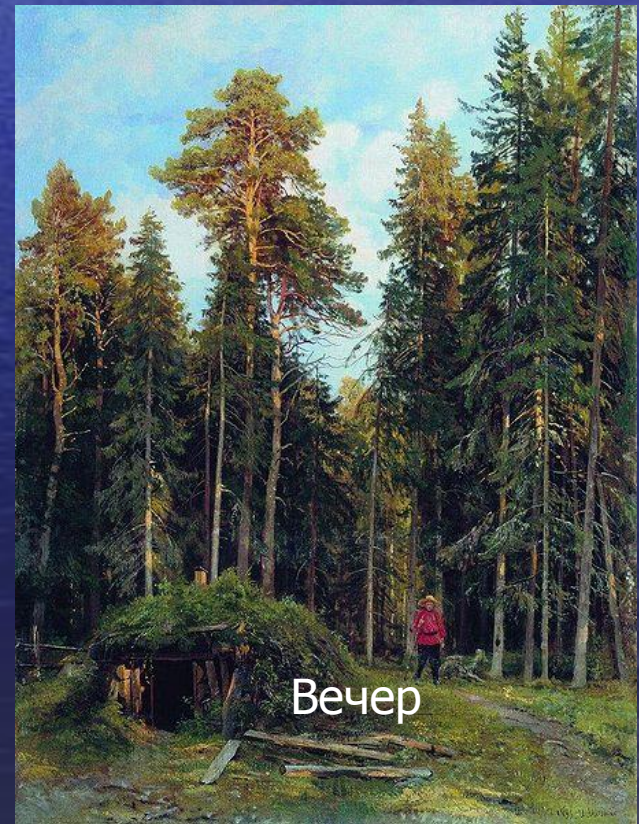

Галерея картин художника

«На севере диком...»

Вечер