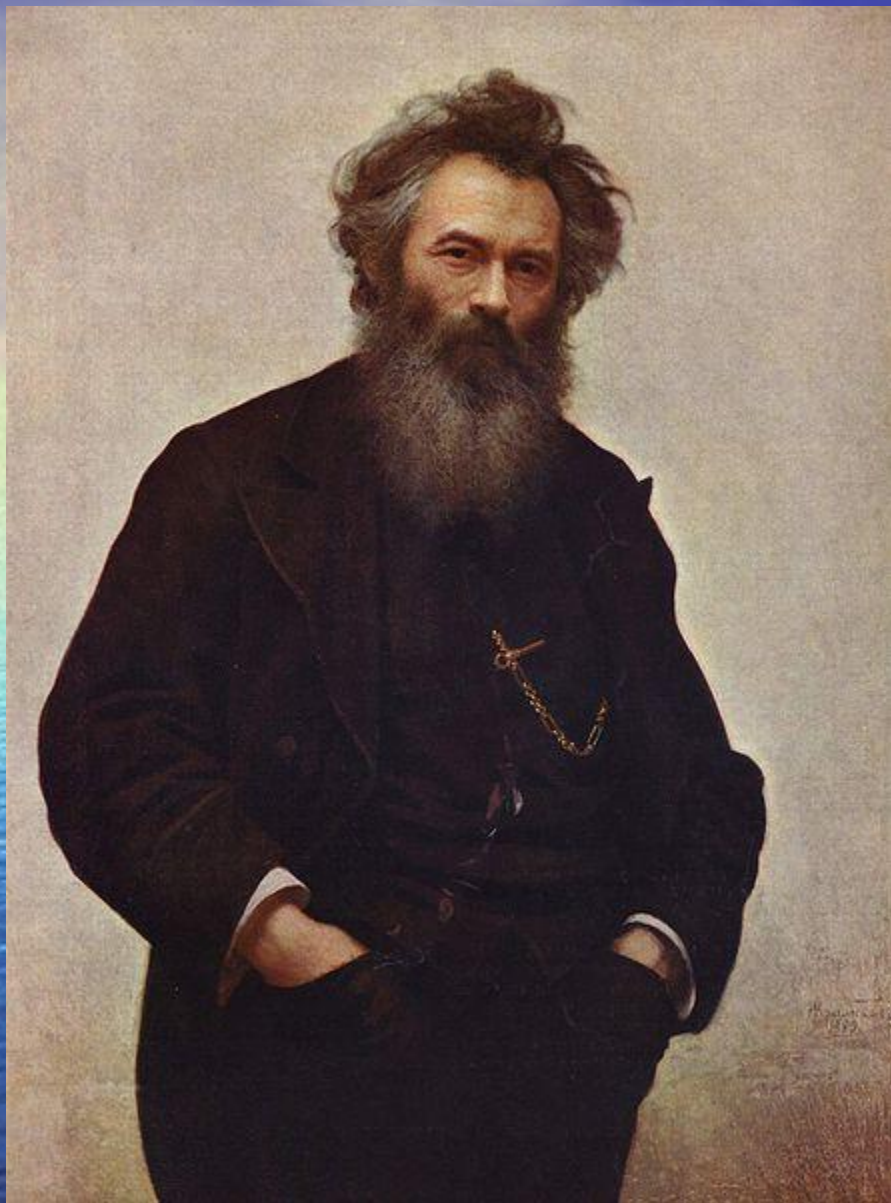

Русский художник-
пейзажист

(И. Крамской)