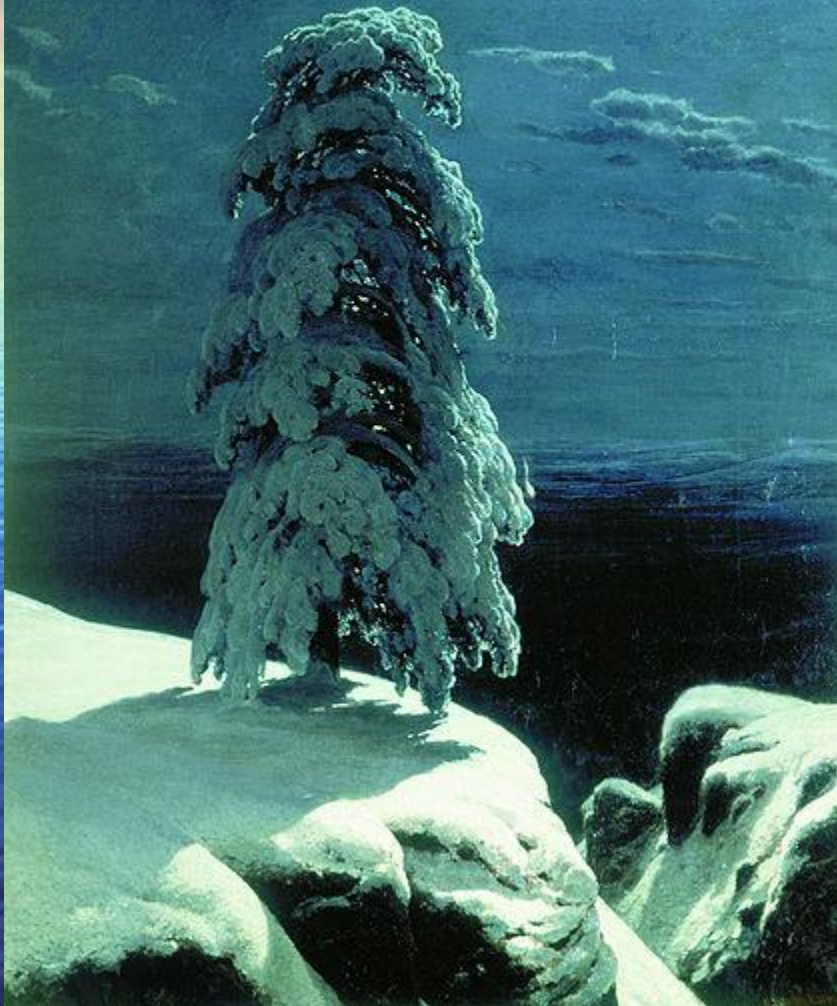

Галерея картин художника

«На севере диком...»

Рожь