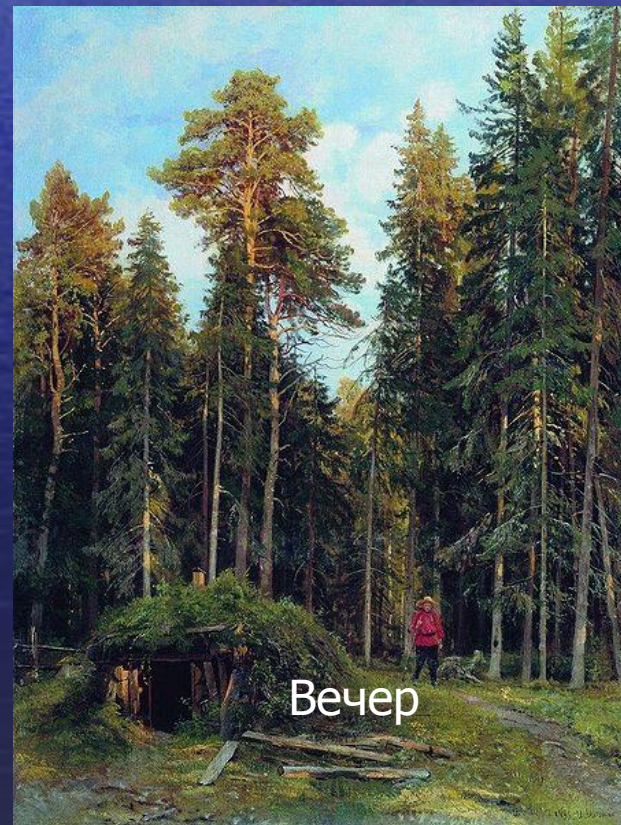

Вечер

Утро в сосновом лесу

Зима

Первый снег

Корабельная роща (1898)

A painting of a forest landscape. In the foreground, a small stream flows through a clearing, bordered by a rustic wooden fence. The ground is covered in dry leaves and small rocks. The middle ground is dominated by tall, slender pine trees with dense green foliage. The background shows a continuation of the forest under a clear sky. The overall scene is peaceful and naturalistic.

Почему картина называется
«Корабельная роща»?

A detailed landscape painting of a forest. In the foreground, a small stream flows through a clearing, surrounded by rocks and a simple wooden fence. The middle ground is filled with tall, slender trees, likely pines or spruces, with dense green foliage. The background shows a continuation of the forest under a soft, hazy sky. The overall mood is peaceful and serene.

Какое настроение вызывает картина?
Что изображено на картине?

Что изображено на картине?

Лесная даль

Таинственная,
необозримая

Небо

Высокое, бездонное,
синее

A detailed landscape painting showing a dense forest of tall, slender trees, likely pines or birches, with a stream flowing through the foreground. A rustic wooden fence runs across the middle ground, and a small clearing with a few rocks is visible near the water. The lighting is warm, suggesting a sunny day, with long shadows cast across the forest floor.

Песок
Желтый, чистый

Солнце
Палящее, ласковое,
летнее

Опушка
большая, лесная,
солнечная,
жаркая

A large, dense pine forest with a stream in the foreground. The trees are tall and thin, with green needles. The stream is small and flows through the forest. The ground is covered in brown pine needles and some green moss. The sky is blue with some light clouds.