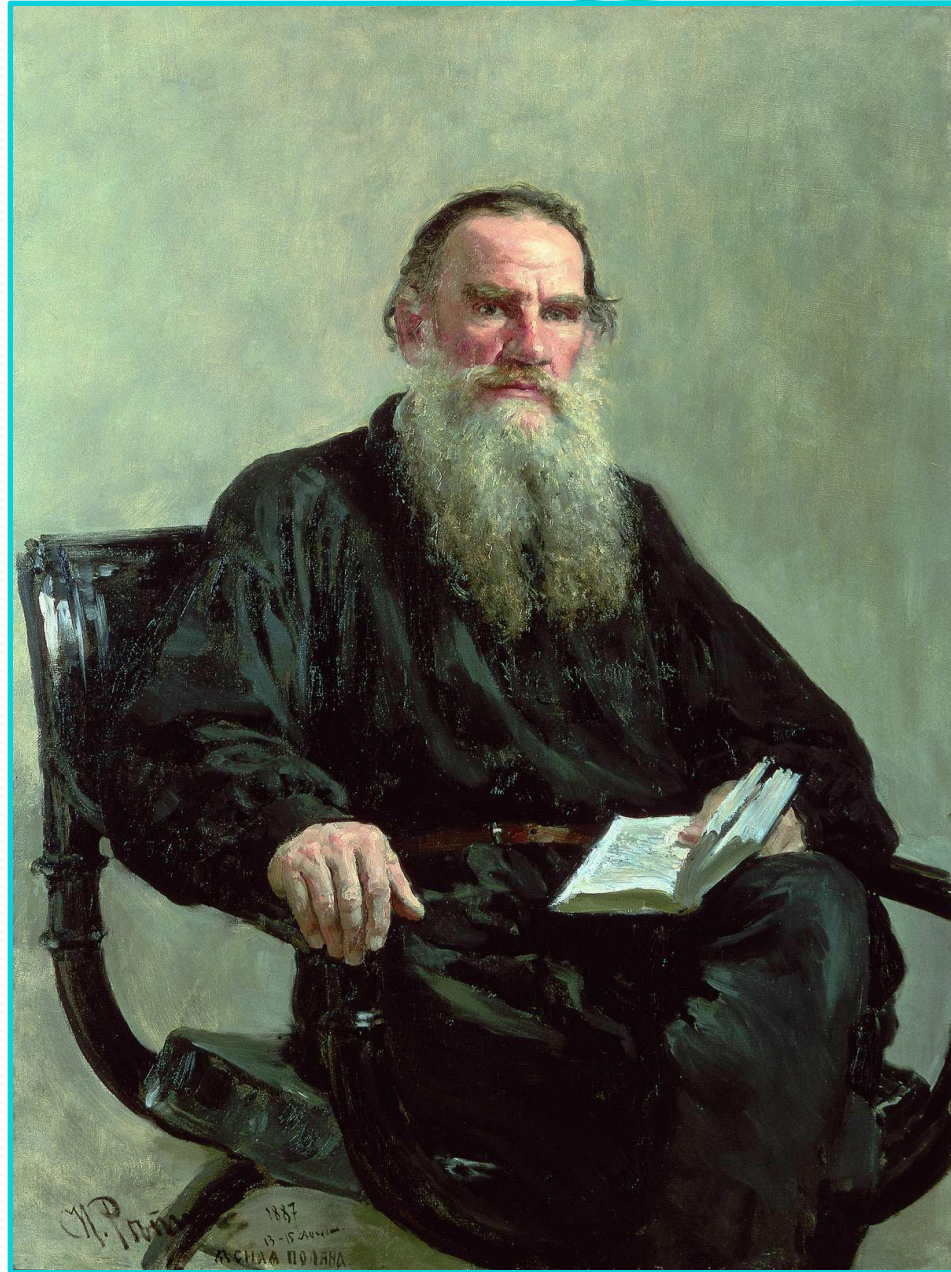

Толстой Лев
Николаевич

1828 - 1910

РОДИТЕЛИ

Мария Николаевна

Николай Ильич

**Сергей, Николай, Дмитрий
и Лев Толстые**

Мария - сестра

ЗА ОБОРОНУ СЕВАСТОПОЛЯ

В ЯСНОЙ ПОЛЯНЕ

СЕМЬЯ

The image features a solid blue background. At the top, there are several wavy, horizontal lines in a lighter shade of blue, creating a decorative header effect. The main text is centered and consists of the Russian word "ГАЛЕРЕЯ" in a white, serif font.