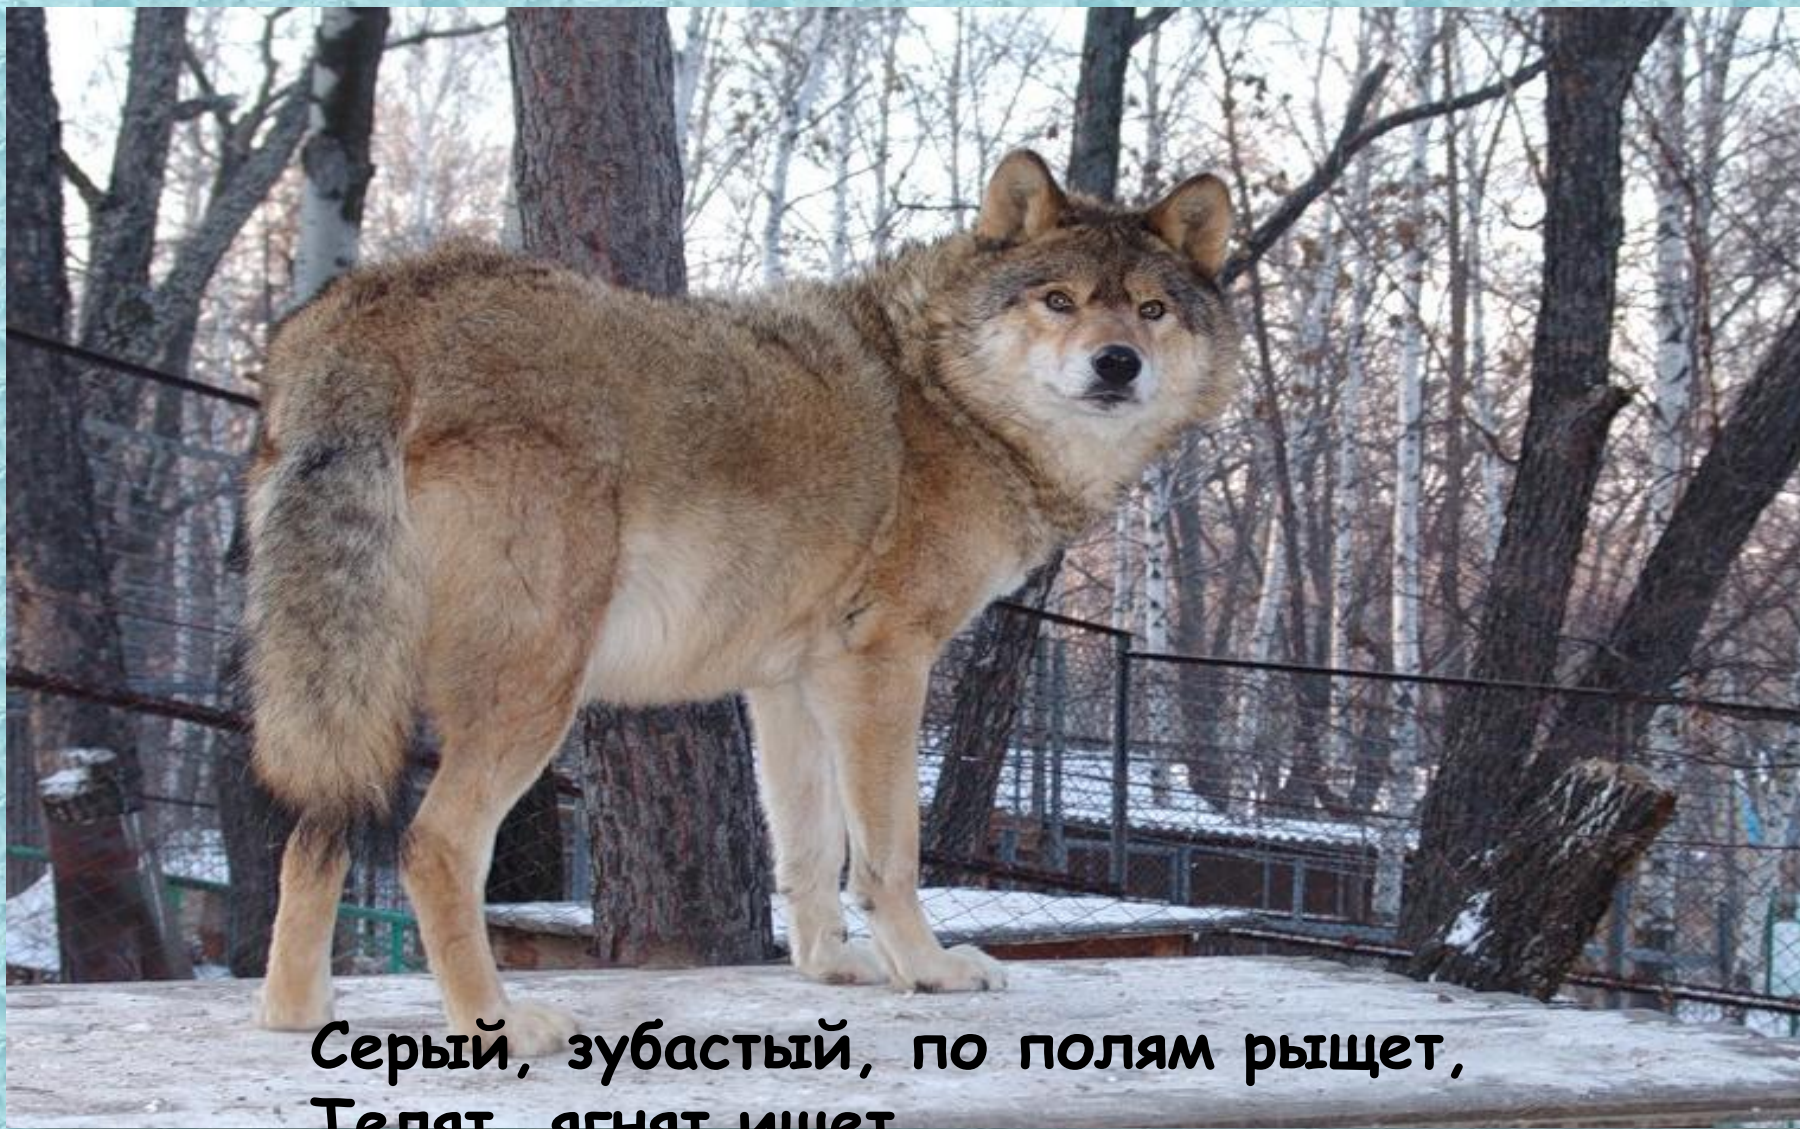

Василенко М. П.
ГБС(К)ОУ школа №22 г. Армавира

Дикие и домашние животные.

A vibrant, cartoon-style illustration of a rural farm scene. On the left, a house with a red tiled roof and a wooden door is partially visible, with a potted plant and a climbing vine with pink flowers. In the center, a wooden barn with a corrugated metal roof and a brick chimney stands behind a wooden fence. To the right, a well with a wooden frame and a bucket is situated near a pond. The background is filled with lush green trees and a small blue house. The overall scene is bright and cheerful, with a clear sky and a path leading through the yard.

***Домашние
животные***

**Серый, зубастый, по полям рыщет,
Телят, ягнят ищет.**

**Зимой беленький, летом серенький,
Никого не обижает, а сам всех боится.**

**В дупле на старом дубе живу в густом лесу,
Хожу в пушистой шубе, орешки я грызу.**