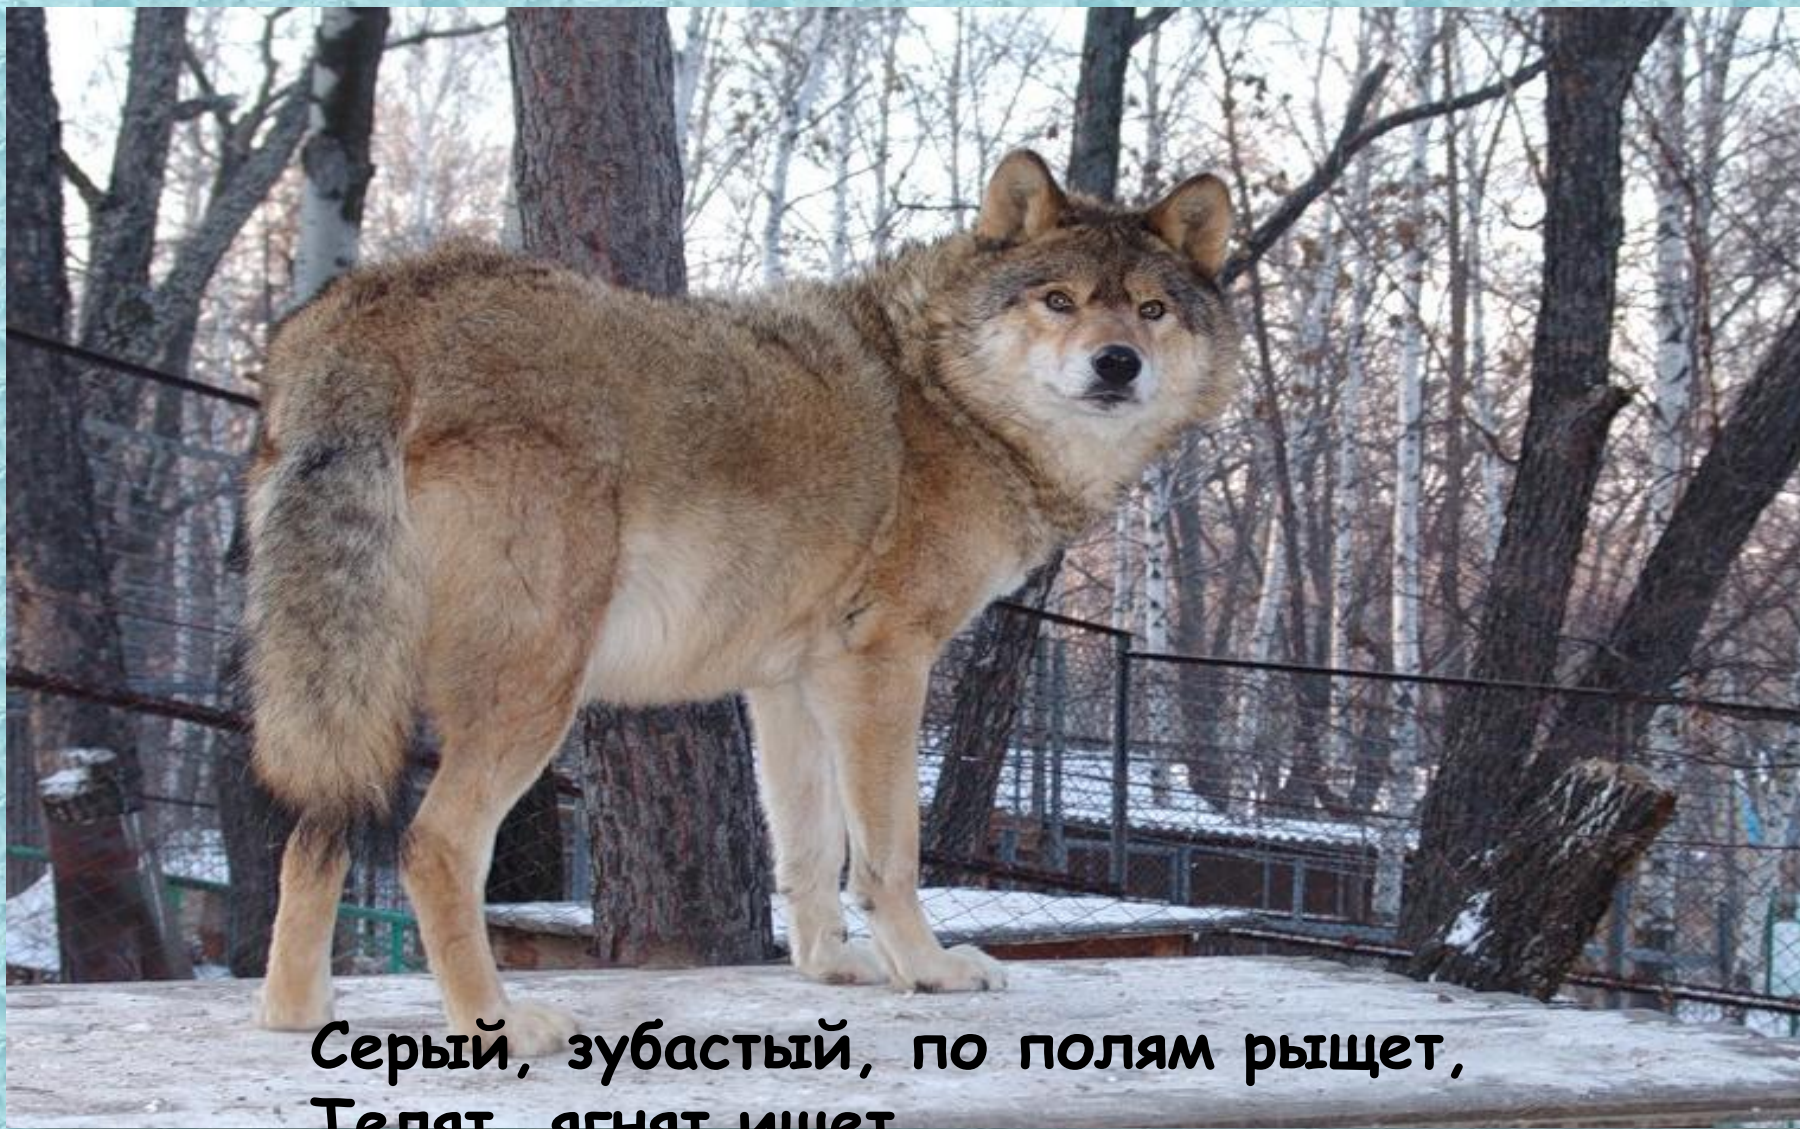

Василенко М. П.
ГБС(К)ОУ школа №22 г. Армавира

Дикие и домашние животные.

A vibrant, cartoon-style illustration of a rural farm scene. On the left, a house with a red tiled roof and a wooden door is partially visible, with a potted plant and a climbing vine with pink flowers. In the center, a wooden barn with a corrugated metal roof stands behind a wooden fence. To the right, a well with a wooden frame and a bucket is situated near a small pond. The background is filled with lush green trees and bushes. The entire scene is framed by a light blue border with a subtle pattern.

***Домашние
животные***

**Серый, зубастый, по полям рыщет,
Телят, ягнят ищет.**

**Зимой беленький, летом серенький,
Никого не обижает, а сам всех боится.**

**В дупле на старом дубе живу в густом лесу,
Хожу в пушистой шубе, орешки я грызу.**