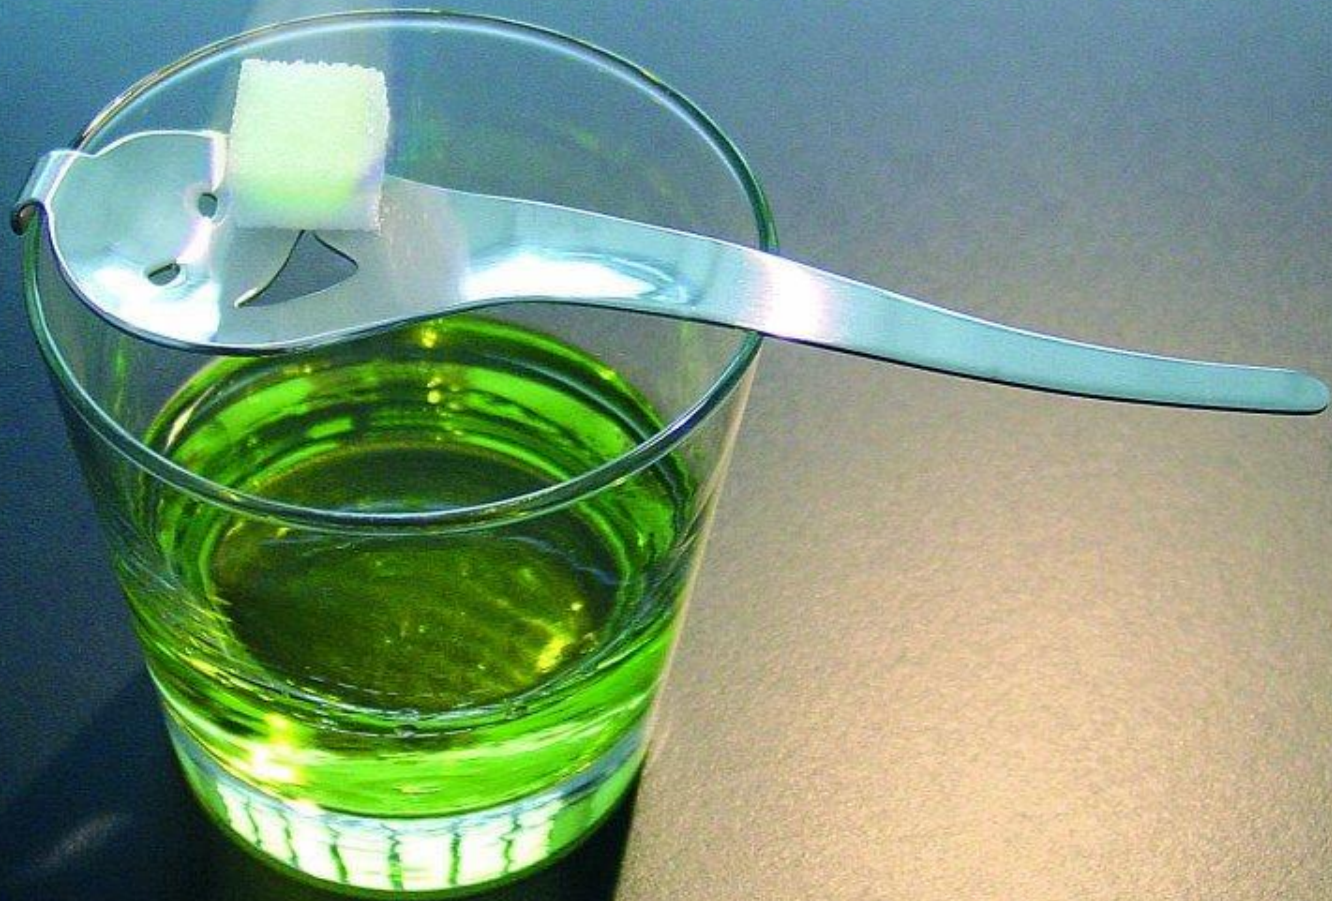

**АБСЕНТ**

**XENTA**  
SUPERIOR  
Absentia Absinthium  
0,700 L 140 PROOF 70% vol

TA XENTA  
ORIGINAL THE ORIGINAL  
WHAT IS LIFE? AN ILLUSION  
ARTEMISIA  
ABSINTHIUM  
"ALL LIFE IS A DREAM"  
**XENTA**  
ABSENTIA  
JE SUIS L'INSPIRATION  
The secret of this delicious drink is based on the exact proportions of natural extracts of star-anise, coriander & ABSINTHE or wormwood  
1L e 140 PROOF 70% VOL  
Vasco International Group

TA XENTA  
ORIGINAL THE ORIGINAL  
WHAT IS LIFE? AN ILLUSION  
ARTEMISIA  
ABSINTHIUM  
"ALL LIFE IS A DREAM"  
**XENTA**  
ABSENTIA  
JE SUIS L'INSPIRATION  
The secret of this delicious drink is based on the exact proportions of natural extracts of star-anise, coriander & ABSINTHE or wormwood  
70cl e 140 PROOF 70% VOL  
Vasco International Group

TA XENTA  
ORIGINAL THE ORIGINAL  
WHAT IS LIFE? AN ILLUSION  
ARTEMISIA  
ABSINTHIUM  
"ALL LIFE IS A DREAM"  
**XENTA**  
ABSENTIA  
JE SUIS L'INSPIRATION  
The secret of this delicious drink is based on the exact proportions of natural extracts of star-anise, coriander & ABSINTHE or wormwood  
50cl e 140 PROOF 70% VOL  
Vasco International Group

Absinthe  
**Tunel**  
Je suis l'inspiration

*The look turns warm,  
the colour flows and the hand  
is delicately taken by an angel...*

*Serve very cold, in the traditional  
way with a sugar lump.  
Absinthe Tunel and water to taste.*