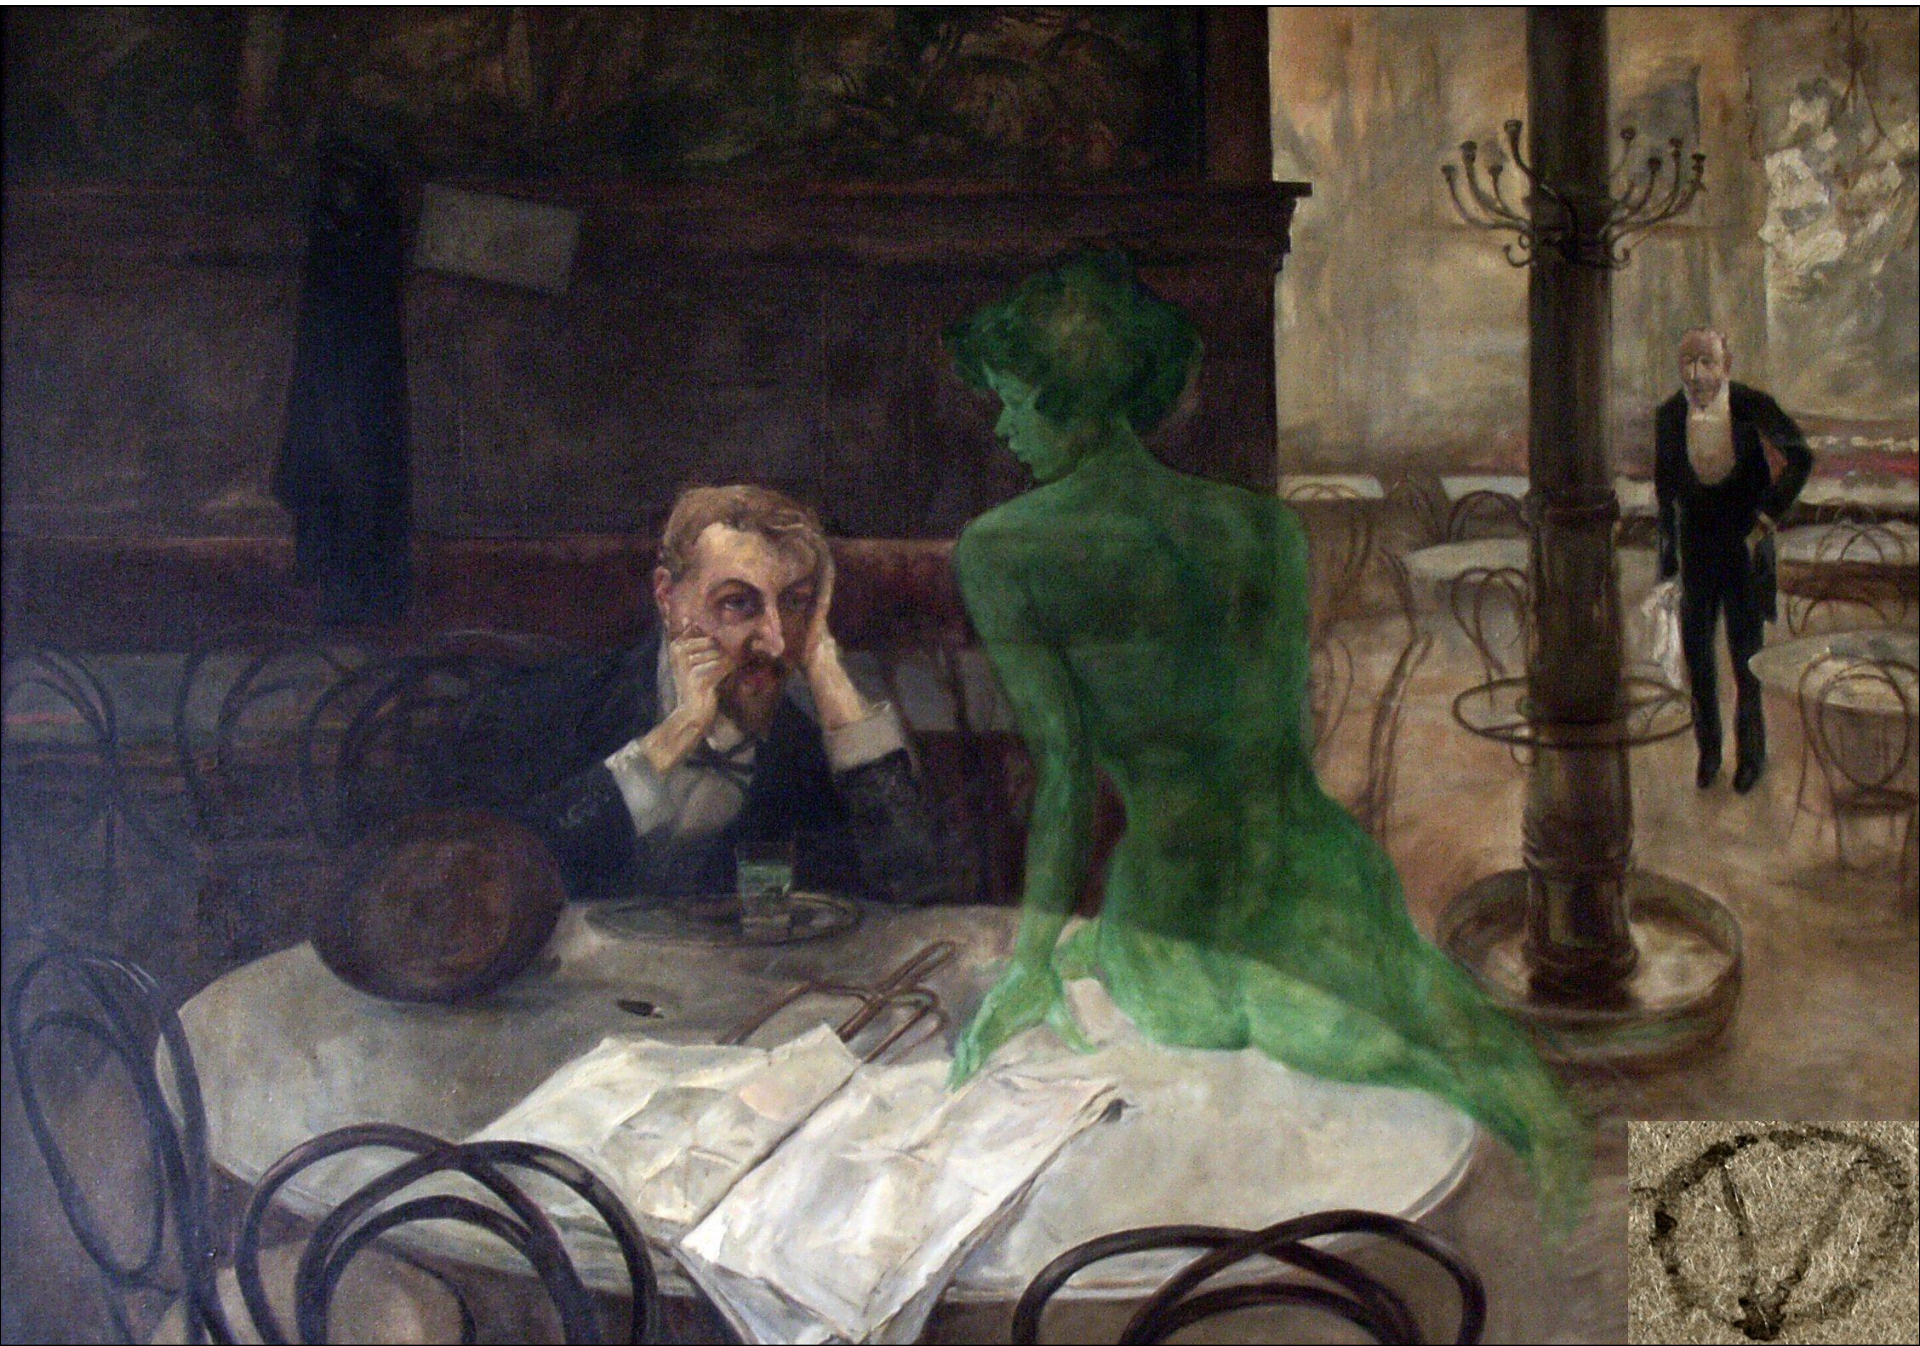

**АБСЕНТ**

**XENTA**  
SUPERIOR  
Absentia Absinthium  
0,700 L 140 PROOF 70% vol

TA XENTA  
ORIGINAL THE ORIGINAL  
WHAT IS LIFE? AN ILLUSION  
ARTEMISIA  
ABSINTHIUM  
"ALL LIFE IS A DREAM"  
**XENTA**  
ABSENTIA  
JE SUIS L'INSPIRATION  
The secret of this delicious drink is based on the exact proportions of natural extracts of star-anise, coriander & ABSINTHE or wormwood  
1L e 140 PROOF 70% VOL  
Vasco International Group

TA XENTA  
ORIGINAL THE ORIGINAL  
WHAT IS LIFE? AN ILLUSION  
ARTEMISIA  
ABSINTHIUM  
"ALL LIFE IS A DREAM"  
**XENTA**  
ABSENTIA  
JE SUIS L'INSPIRATION  
The secret of this delicious drink is based on the exact proportions of natural extracts of star-anise, coriander & ABSINTHE or wormwood  
70cl e 140 PROOF 70% VOL  
Vasco International Group

TA XENTA  
ORIGINAL THE ORIGINAL  
WHAT IS LIFE? AN ILLUSION  
ARTEMISIA  
ABSINTHIUM  
"ALL LIFE IS A DREAM"  
**XENTA**  
ABSENTIA  
JE SUIS L'INSPIRATION  
The secret of this delicious drink is based on the exact proportions of natural extracts of star-anise, coriander & ABSINTHE or wormwood  
50cl e 140 PROOF 70% VOL  
Vasco International Group

**XENTA**  
ABSENTIA  
JE SUIS L'INSPIRATION  
140 PROOF 70% VOL  
Vasco International Group

**XENTA**  
ABSENTIA  
JE SUIS L'INSPIRATION  
THE ORIGINAL  
70 cl | 140 PROOF | 70% VOL

WHAT IS LIFE? AN ILLUSION  
ARTEMISIA  
ABSINTHIUM  
"ALL LIFE IS A DREAM"  
**XENTA**  
ABSENTIA  
JE SUIS L'INSPIRATION  
The secret of this delicious drink is based on the exact proportions of natural extracts of star-anise, coriander & ABSINTHE or wormwood  
THE ORIGINAL  
70 cl | 140 PROOF | 70% VOL