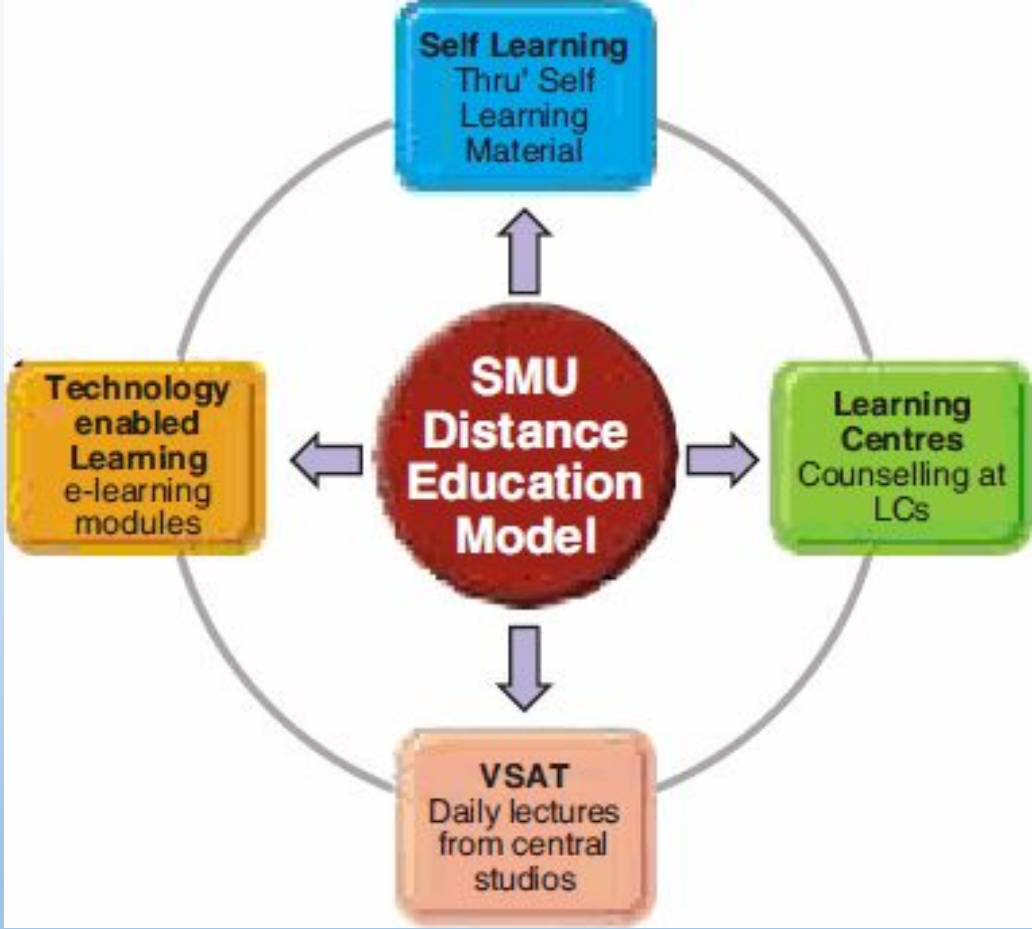

A person in a grey suit is shown from the chest up, holding a black and silver alarm clock with both hands. The person's face is obscured by a white, featureless mask. The background is a light blue gradient with various glowing white icons: a lightbulb, a dollar sign, a bar chart, a pie chart with '20%' and '40%' labels, a clock, a speech bubble, and gears. The overall theme is business and time management.

Computer Prospects In Modern World

Education

Economy

People's Life

The Poll

**Have you noticed the
incremental amount of cars on
our roads nowadays?**

A man in a grey suit and white shirt is shown from the chest up, holding a black and silver alarm clock with both hands. He has a neutral expression. The background is a light blue gradient with various white and glowing icons: a lightbulb, a dollar sign, a bar chart, a pie chart with '20%' and '40%' labels, a clock, a speech bubble, a puzzle piece, a magnifying glass, and a document. The overall theme is business and time management.