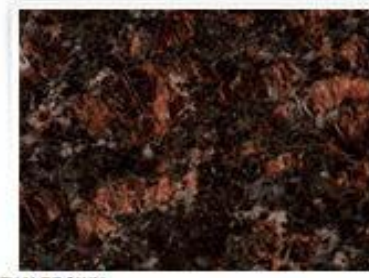

# Assortment of granite

ANGOLA BLACK

BLACK GALAXY

COFFEE BROWN

COLOMBO GOLD

HIMALAYAN BLUE

IMPERIAL RED

PARADISO CLASSIC

MERSIN BEIGE

STEEL GRAY

TAN BROWN

BROS BLUE