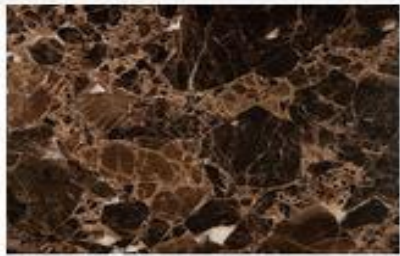

EMPERADOR DARK