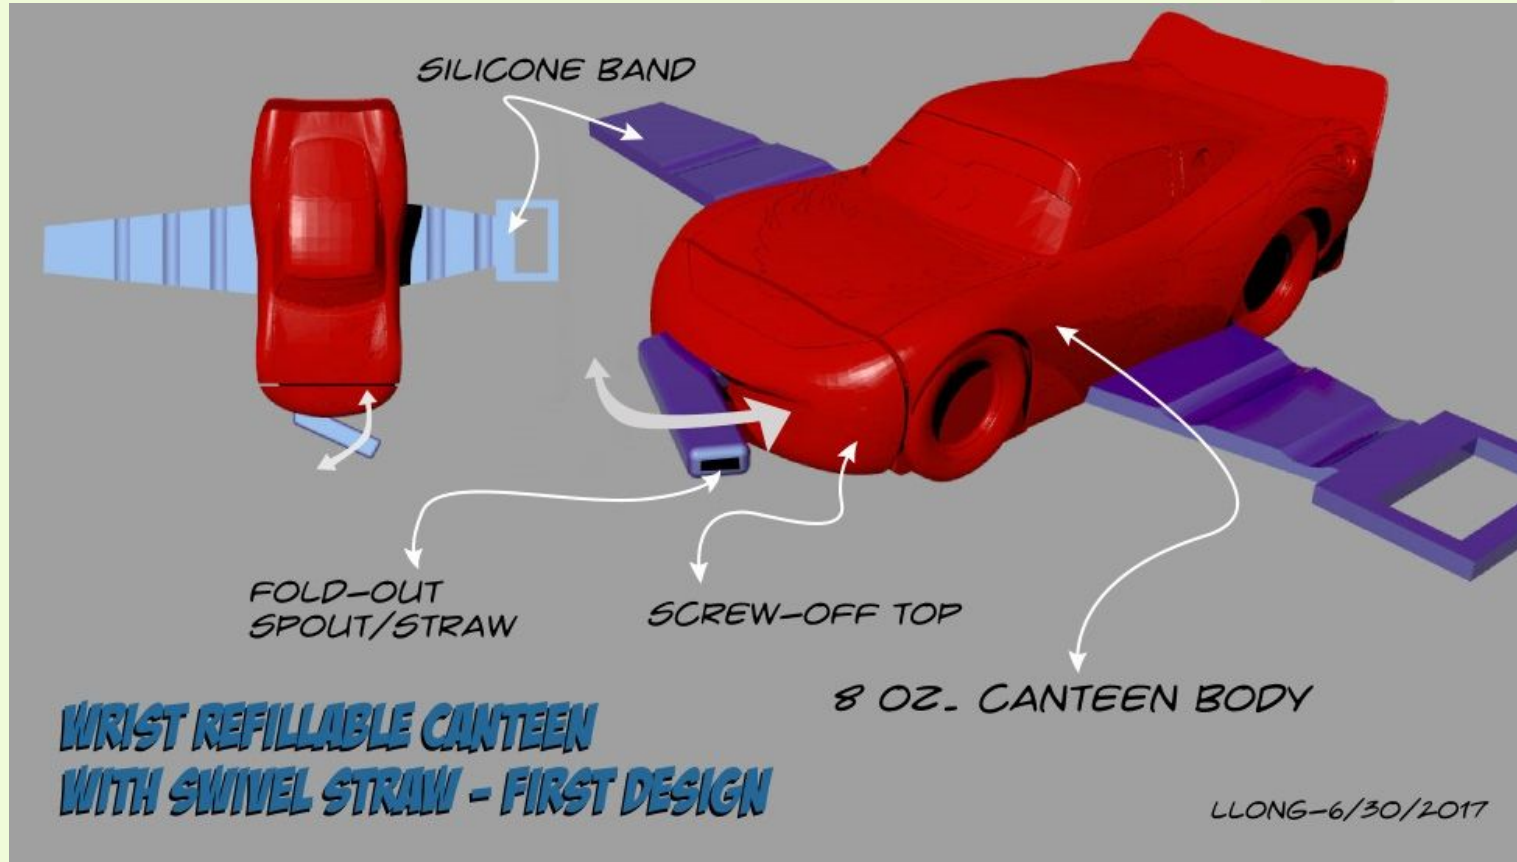

Characters – Disney cars McQueen