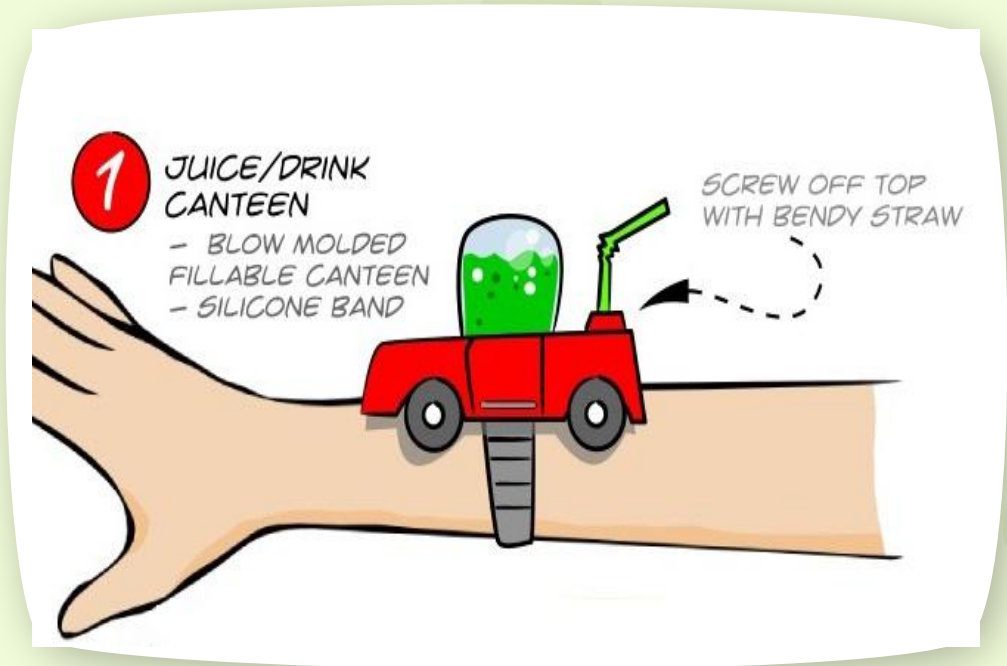

Characters – DISNEY

Target:

Theme Parks (Disney) and Retail Outlets