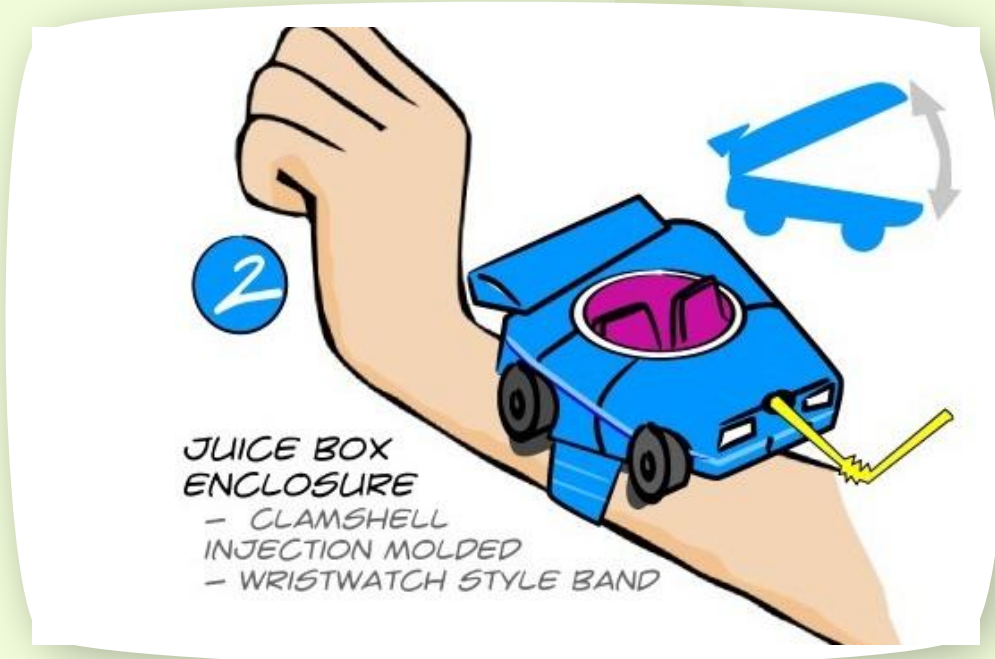

KidHydra Concept sketches