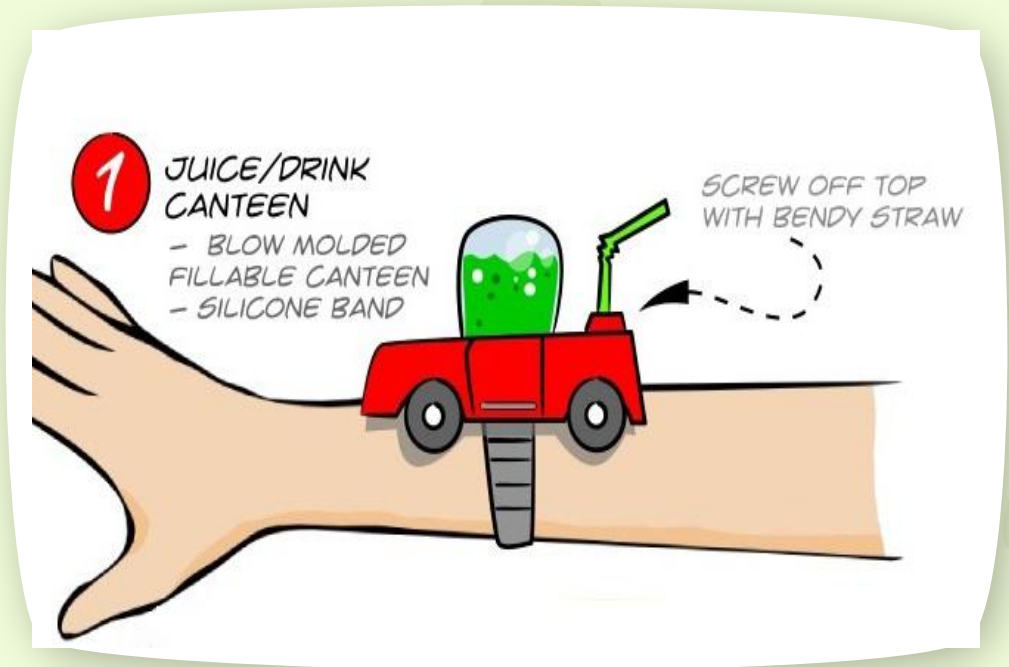

Characters – DISNEY

Target:

Theme Parks (Disney) and Retail Outlets