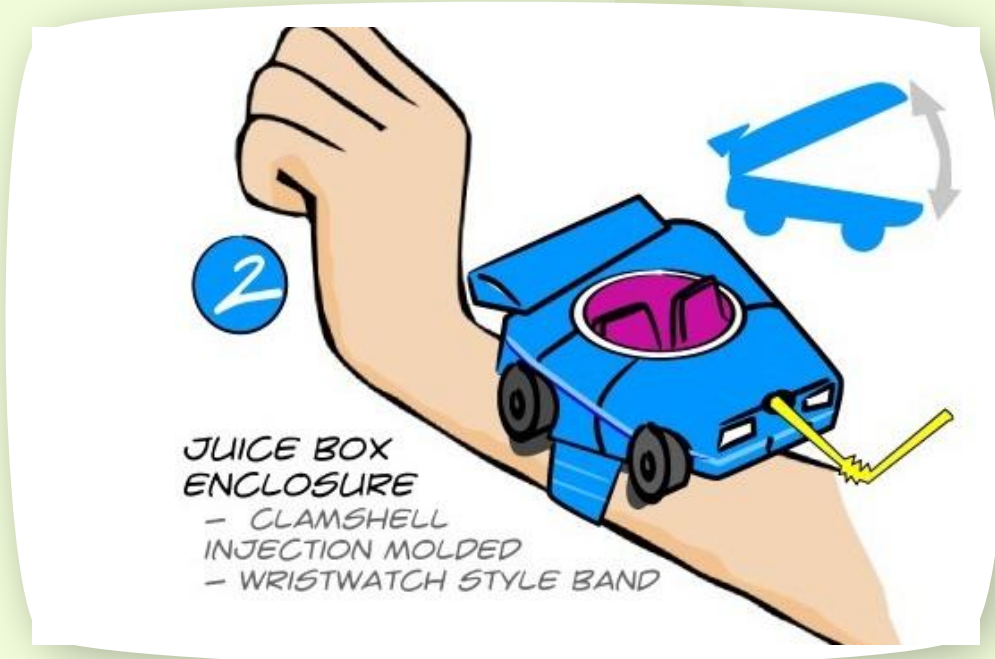

KidHydra - Features & Benefits

- KidHydra dispenser is based on their favorite character
- Integrated sipper make hydration very easy and protects against spills
- Works with reusable bottle as well as snap in disposable pouches
- Made with highly durable and BPA free material
- Designed and Made in USA

Characters – DISNEY

Target:

Theme Parks (Disney) and Retail Outlets

Kids favorite Disney car characters

KidHydra Concept Sketches

Characters – Disney cars McQueen

Sports Events - NASCAR

Target:
Sports Venue and Retail Outlets

Kids favorite toy cars

KidHydra Concept sketches

Parts

- KidHydra has the following parts*
 - Character based enclosure
 - BPA free reusable water bottle
 - Sipper with silicon valve
 - Straw
 - Strap/ band
 - Snap-It technology based casing

Sipper

- Simply bite the clear silicone valve and sip from the removable straw to hydrate quickly
- KidHydra sipper offers protection against spills, even when it's left open
- Pivoting stem flips open and close with one hand—lock into drinking position or fold flush with KidHydra character to keep it clean