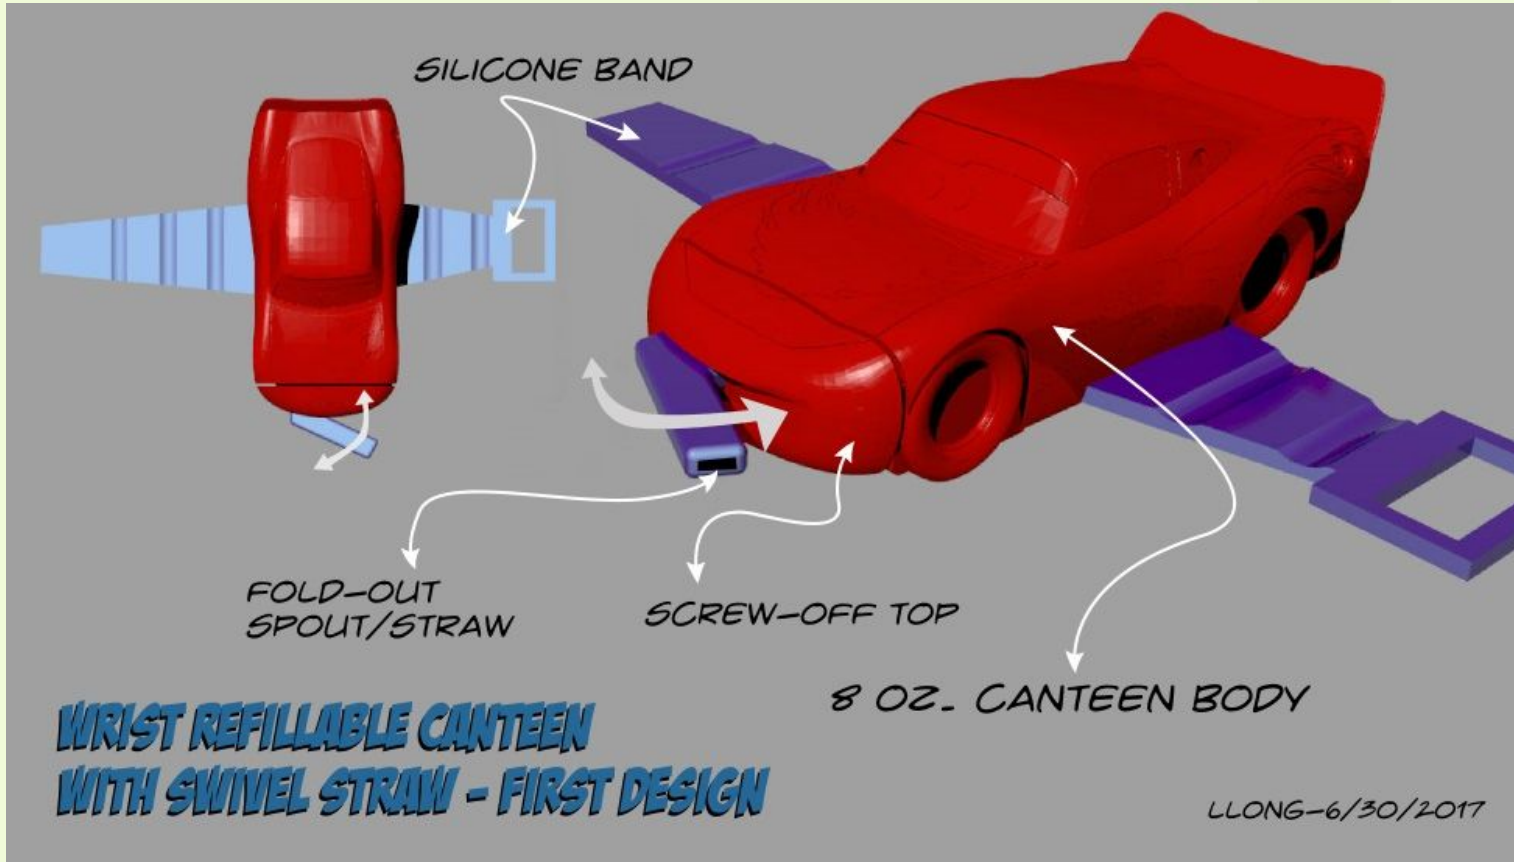

Characters – Disney cars McQueen