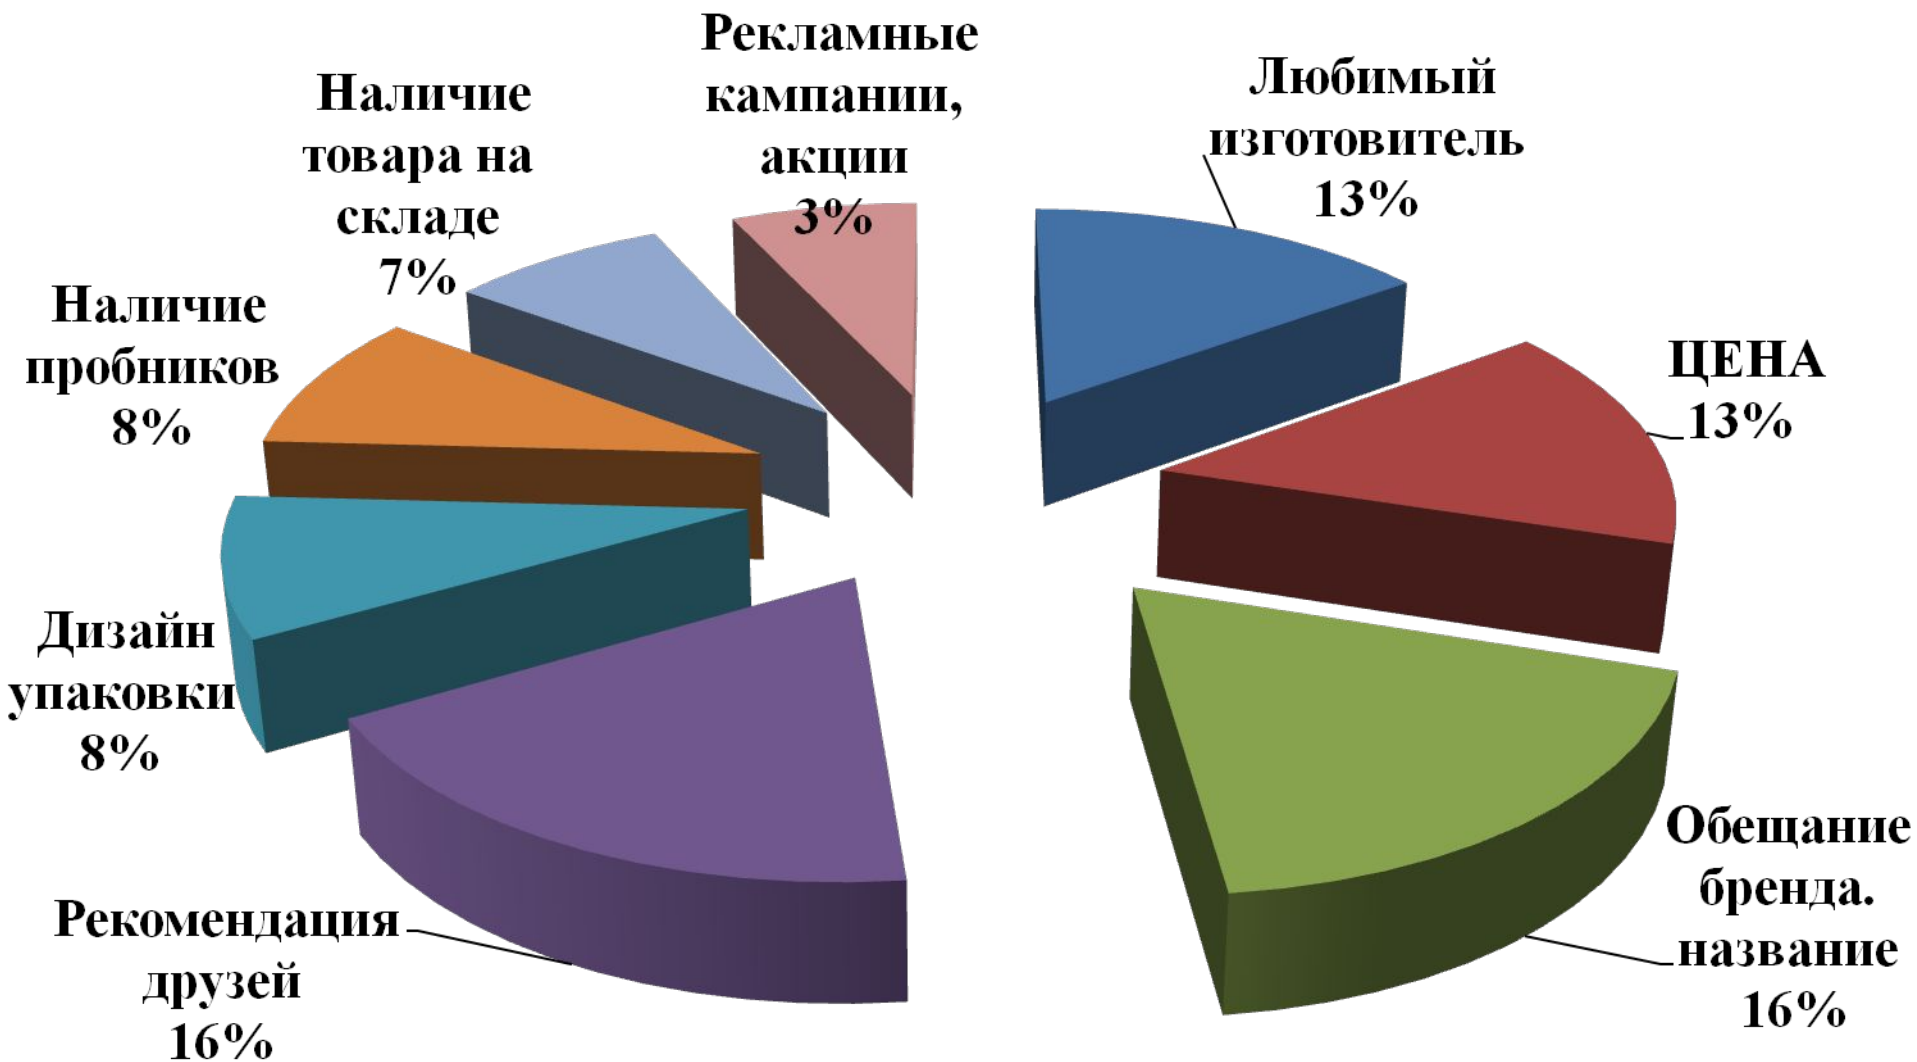


A close-up photograph of two hands reaching towards each other, with the fingers just inches apart. The background is a soft, golden sunset over a body of water, creating a warm and contemplative atmosphere. The hands are silhouetted against the bright light of the setting sun.

# Детерминанты принятия решения о покупке косметических средств