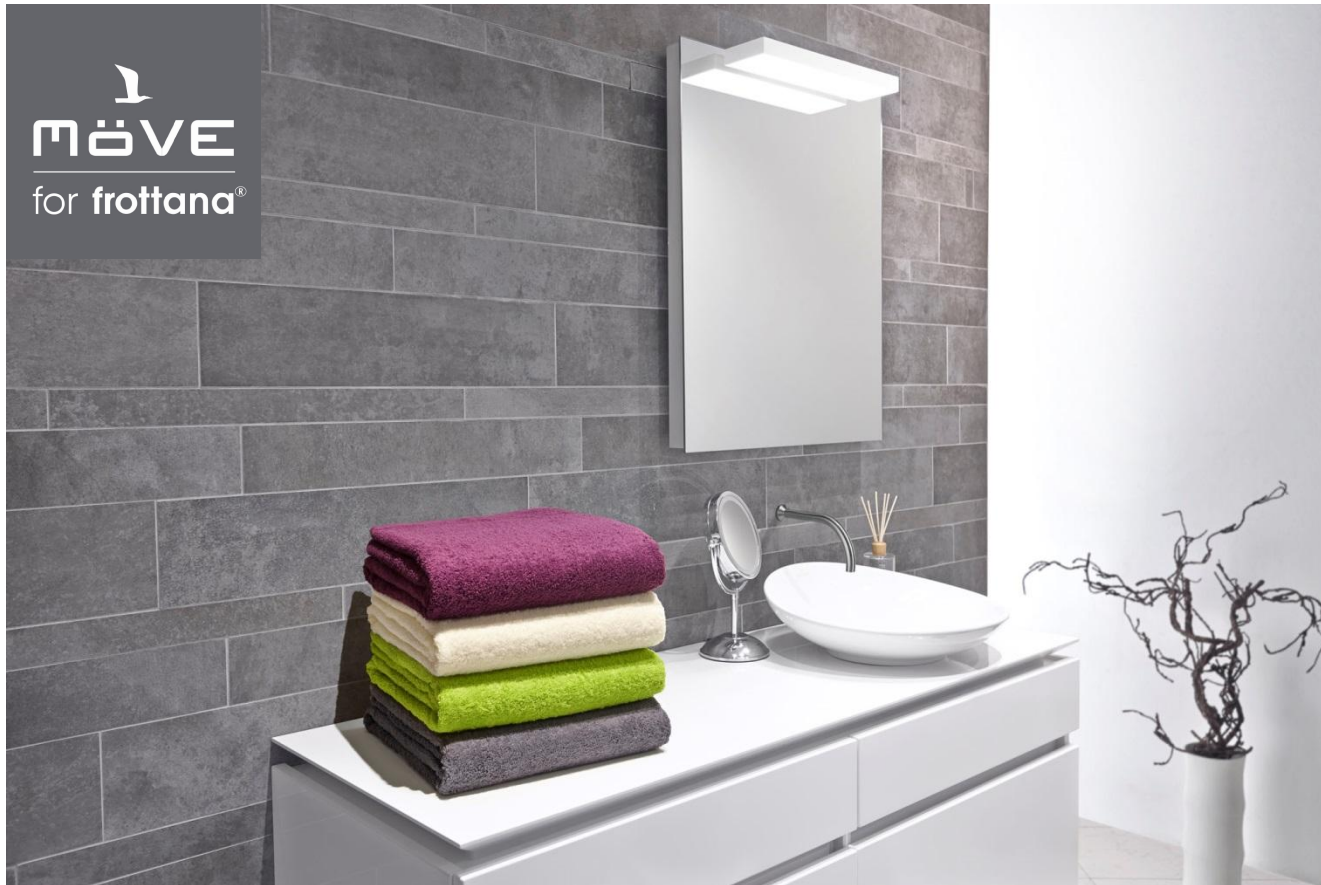

Möve for frottana - Textile - Product range

MöVE
for frottana®

MÖVE

THE SPIRIT OF STYLE –
THROUGH QUALITY, INNOVATION AND QUALITY