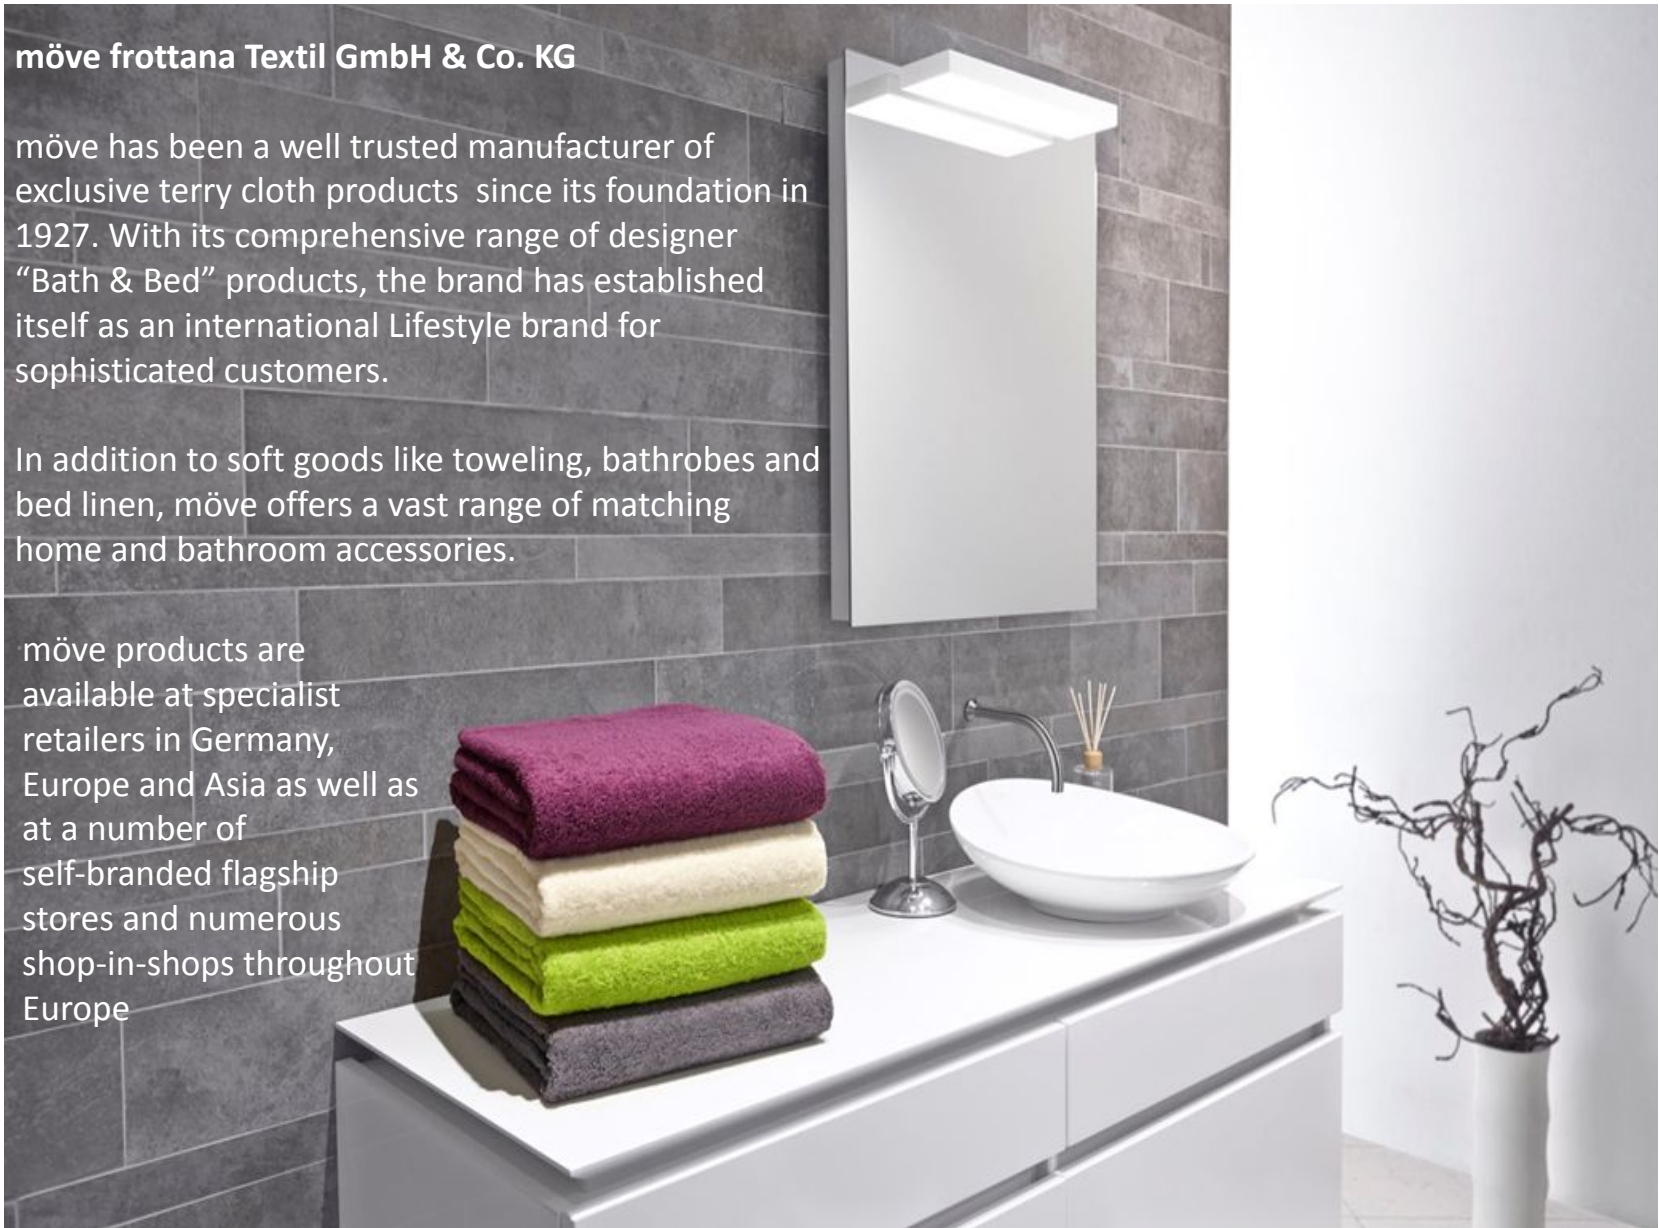

In addition to soft goods like toweling, bathrobes and bed linen, möve offers a vast range of matching home and bathroom accessories.

möve products are available at specialist retailers in Germany, Europe and Asia as well as at a number of self-branded flagship stores and numerous shop-in-shops throughout Europe

Bath mat:

- Micro fiber
- Well absorbing
- Quick dry
- Ultra soft touch
- TPA backside (floor heating resistant)
- Washable

LED lighted Mirror:

- 18 LED lights
- Double sided (standard 1x/magnifying 3x)
- Battery powered
- Integrated on/off switch