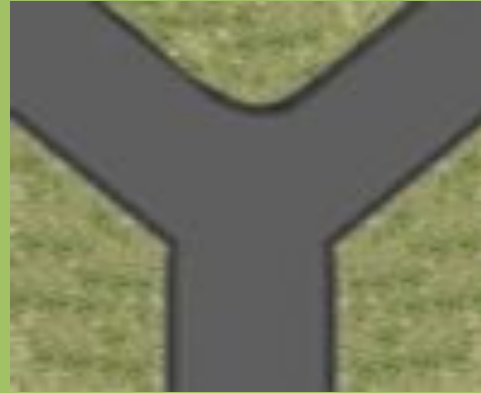

# Виды перекрестков

**Т-образный**

**У-образный**

**крестообразный**

**с организацией  
кругового движения**

The image features a central red rectangular sign with the word "ОПАСНО" (DANGER) written in white, serif, uppercase letters. The sign is set against a background of a grey road with white dashed lines, and green triangular shapes representing grass or bushes at the corners. The overall composition is symmetrical and serves as a clear warning.

**ОПАСНО**