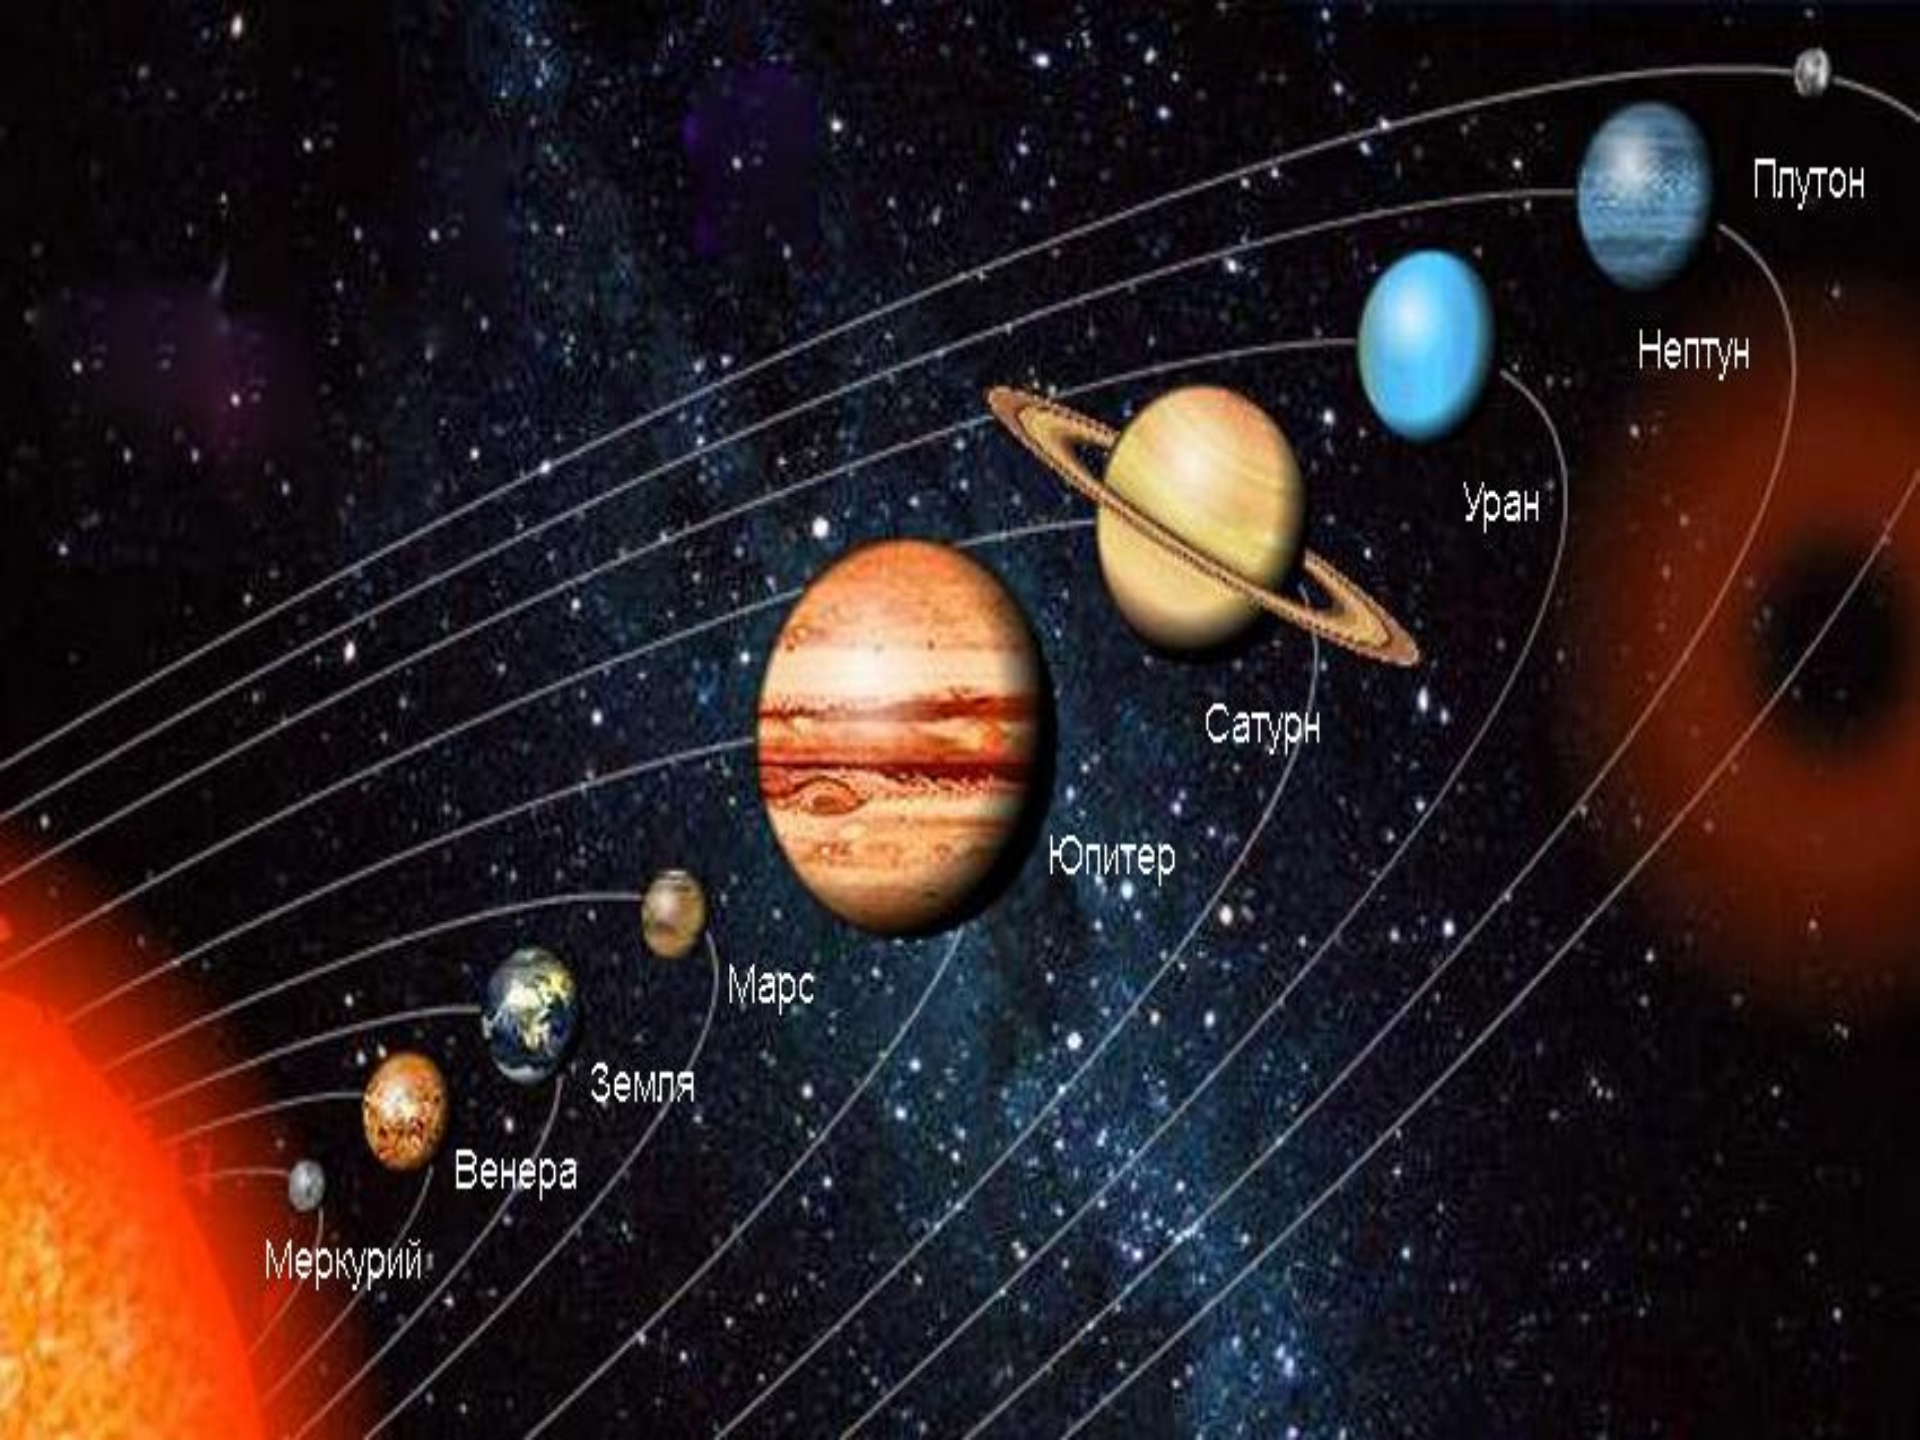

A cinematic space scene featuring a large, reddish planet with a bright ring of light around its equator. Three sleek, dark spacecraft with glowing blue engines fly across the upper right portion of the frame. The background is a deep blue space filled with stars.

Космическое путешествие

Обобщайка

Рассуждайка

Запоминайка

Узнавайка

An aerial photograph of a desert landscape. The terrain is composed of reddish-brown sand dunes with visible wind patterns. Scattered across the dunes are numerous dark, angular rocks of various sizes. The lighting is bright, casting soft shadows from the rocks and highlighting the texture of the sand.

У з н а в а й к а

Меркурий

Венера

Земля

Марс

Юпитер

Сатурн

Уран