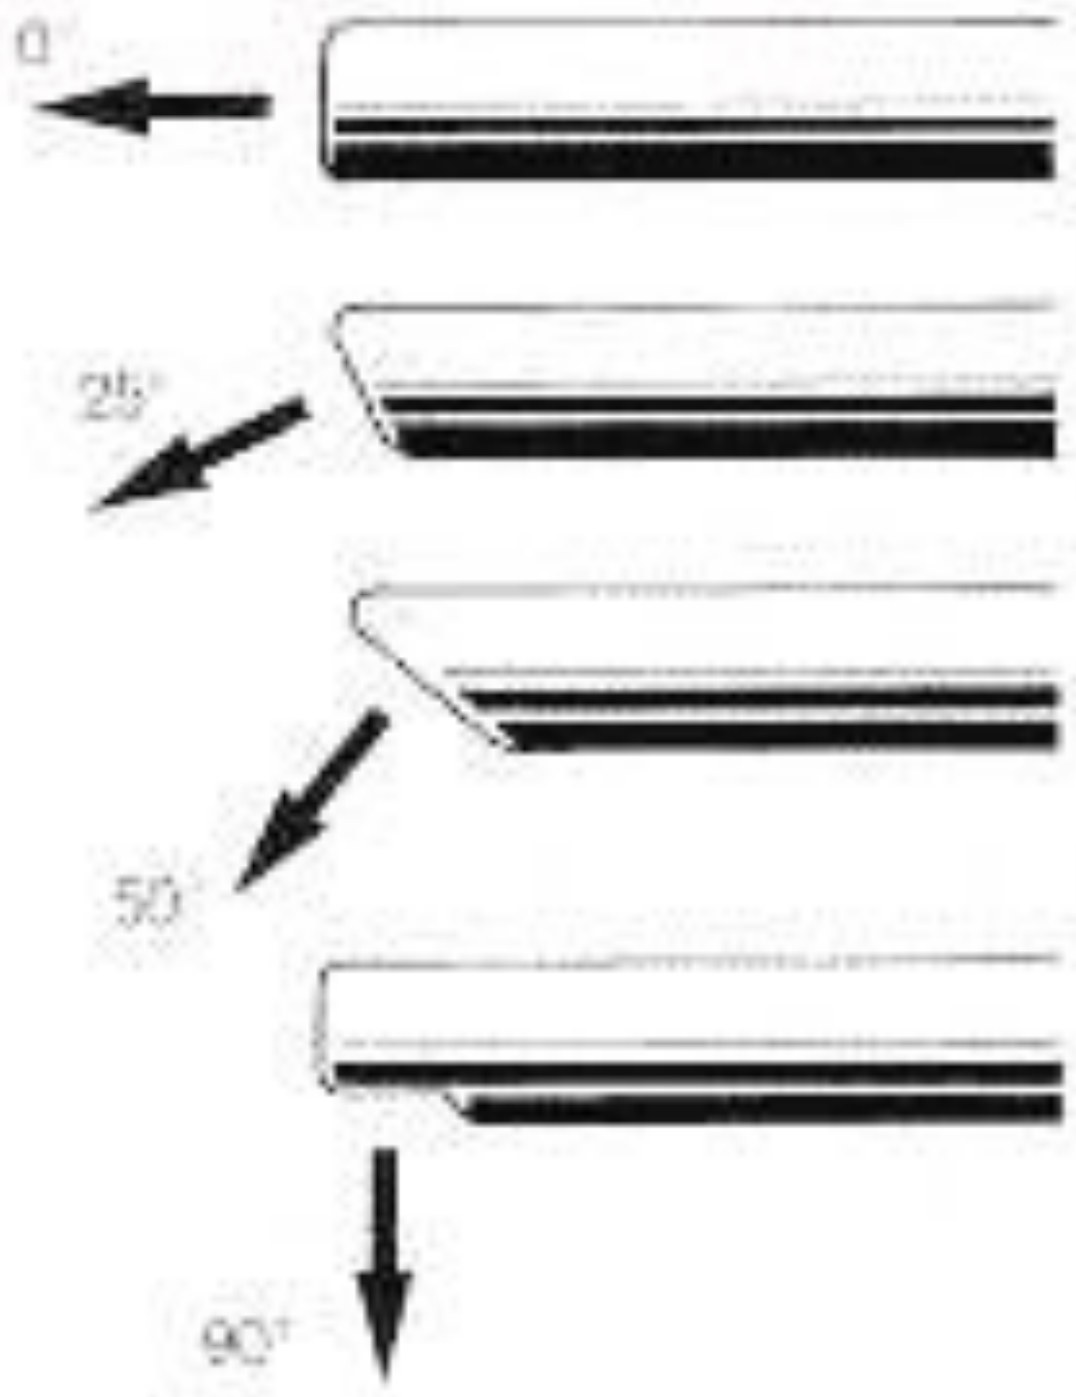

ЛАПАРОСКОПИЯ

ОБОРУДОВАНИЕ

И

ИНСТРУМЕНТЫ

STORZ

Faint, illegible text on the top surface of the base unit, likely technical specifications or safety instructions.

STORZ
KARLSRUHE - HEIDELBERG

202800 20

Power switch, green indicator light, and warning triangle symbol.

Power cord connector and CE mark.

AutoSpray
VISIPORT Series - 11mm

NUDEH

БЛАГОДАРЮ

ЗА

ВНИМАНИЕ