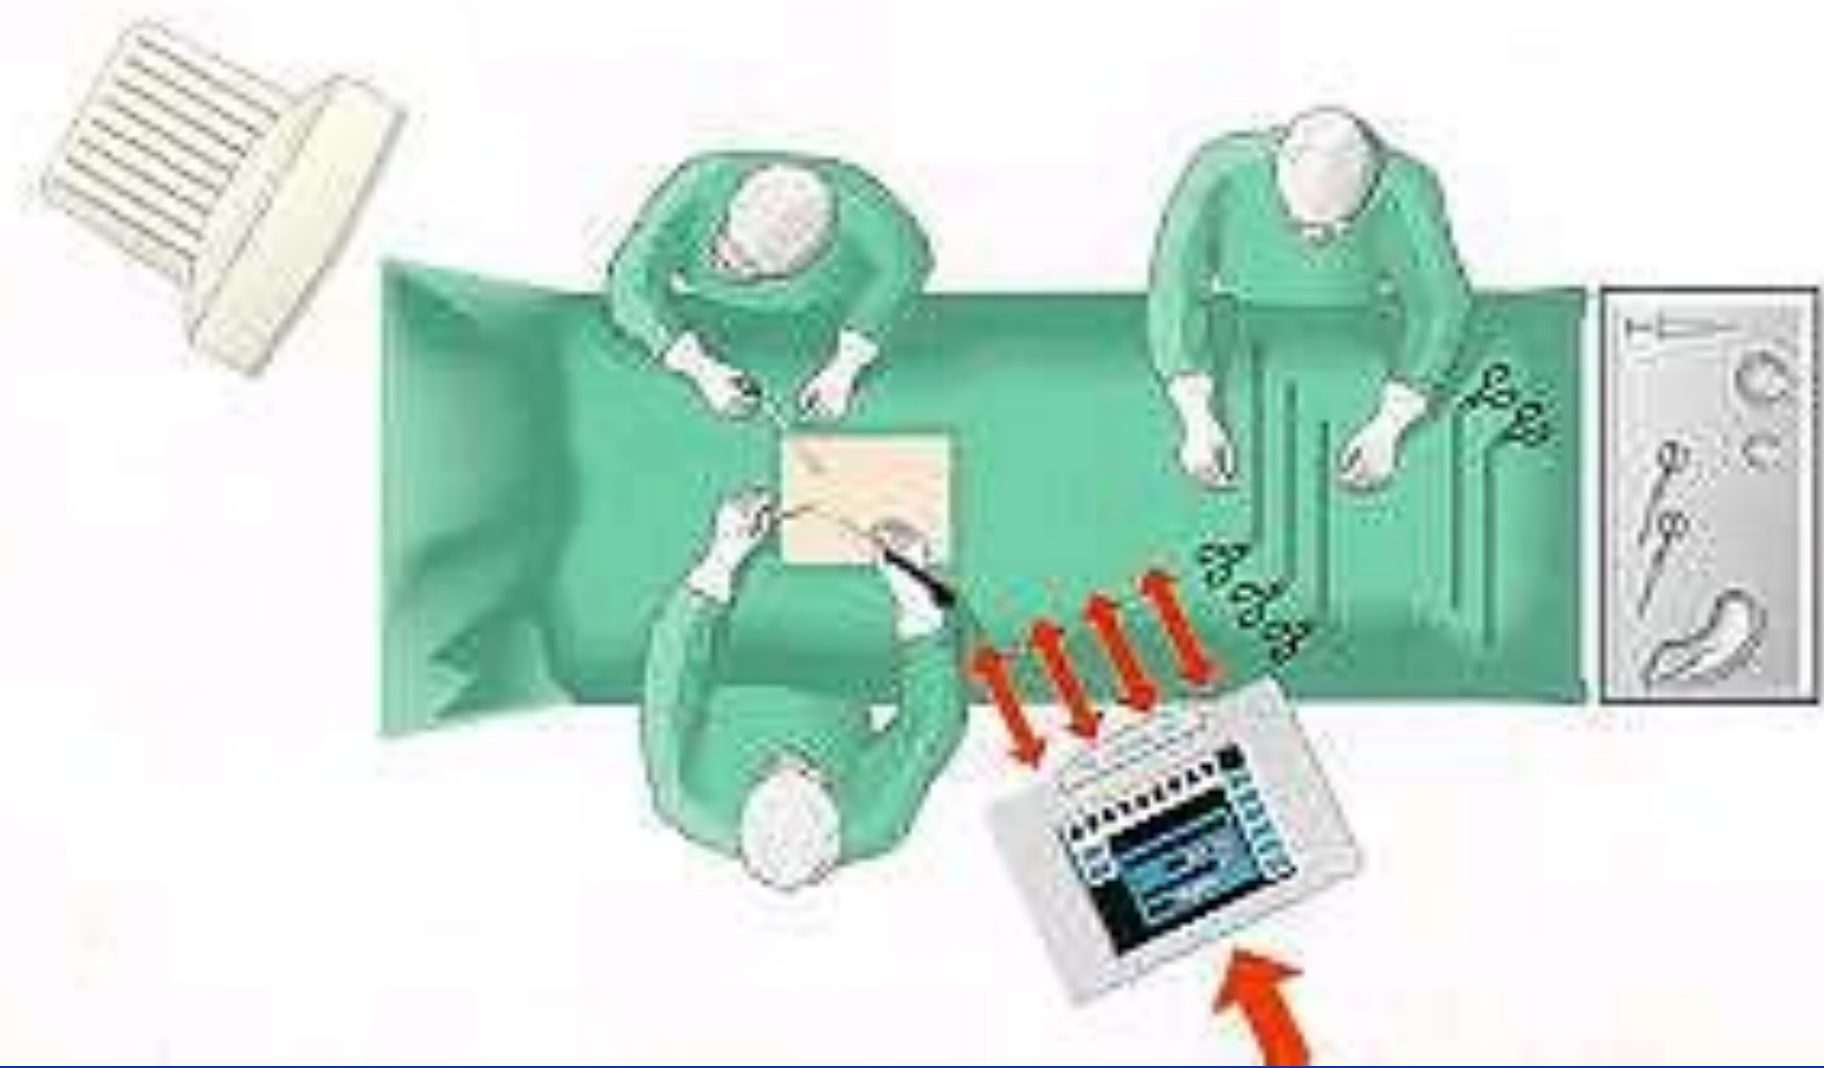

ЛАПАРОСКОПИЯ

ОБОРУДОВАНИЕ

И

ИНСТРУМЕНТЫ

STORZ

Faint, illegible text on the top surface of the base unit, likely technical specifications or safety instructions.

STORZ
KARLSRUHE - HEIDELBERG

202800 20

Power switch, green indicator light, and warning triangle symbol.

Power cord connector and CE mark.

AutoSpray
VISIPORT Series - 11mm

NUDEH

БЛАГОДАРЮ

ЗА

ВНИМАНИЕ