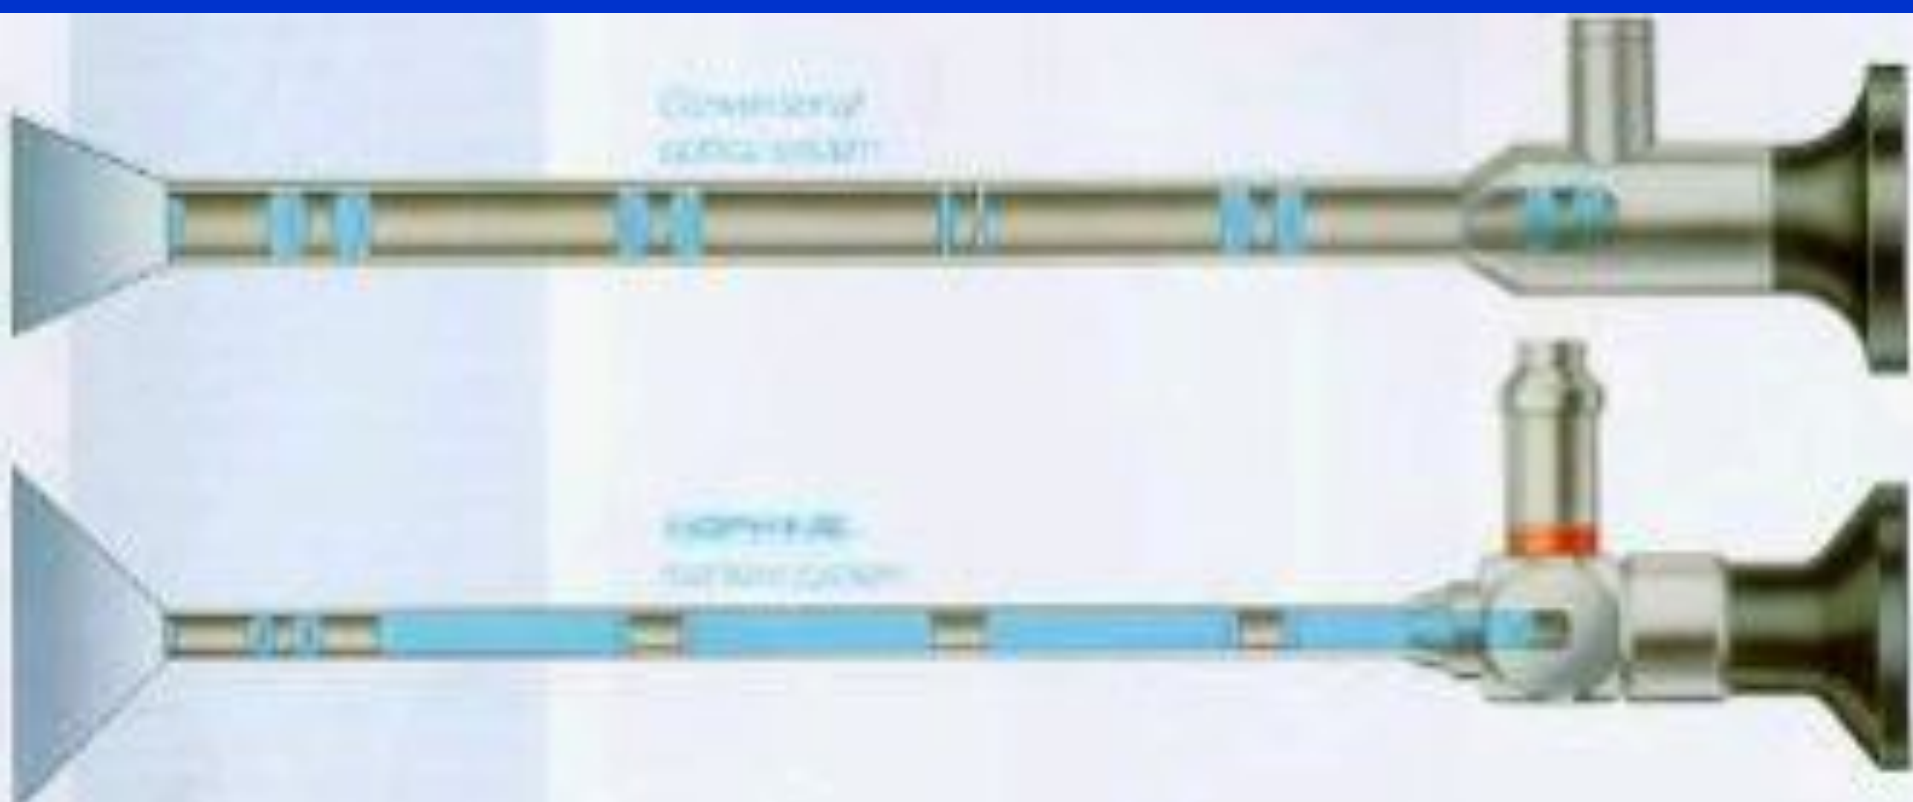

ЛАПАРОСКОПИЯ

ОБОРУДОВАНИЕ

И

ИНСТРУМЕНТЫ

STORZ

Faint, illegible text on the top surface of the base unit, likely technical specifications or safety instructions.

STORZ
KARLSRUHE - HEIDELBERG

202800 20

Power switch, green indicator light, and warning triangle symbol.

Power cord connector and CE mark.

AutoSpray
VISIPORT Series - 11mm

NUDEH

БЛАГОДАРЮ

ЗА

ВНИМАНИЕ