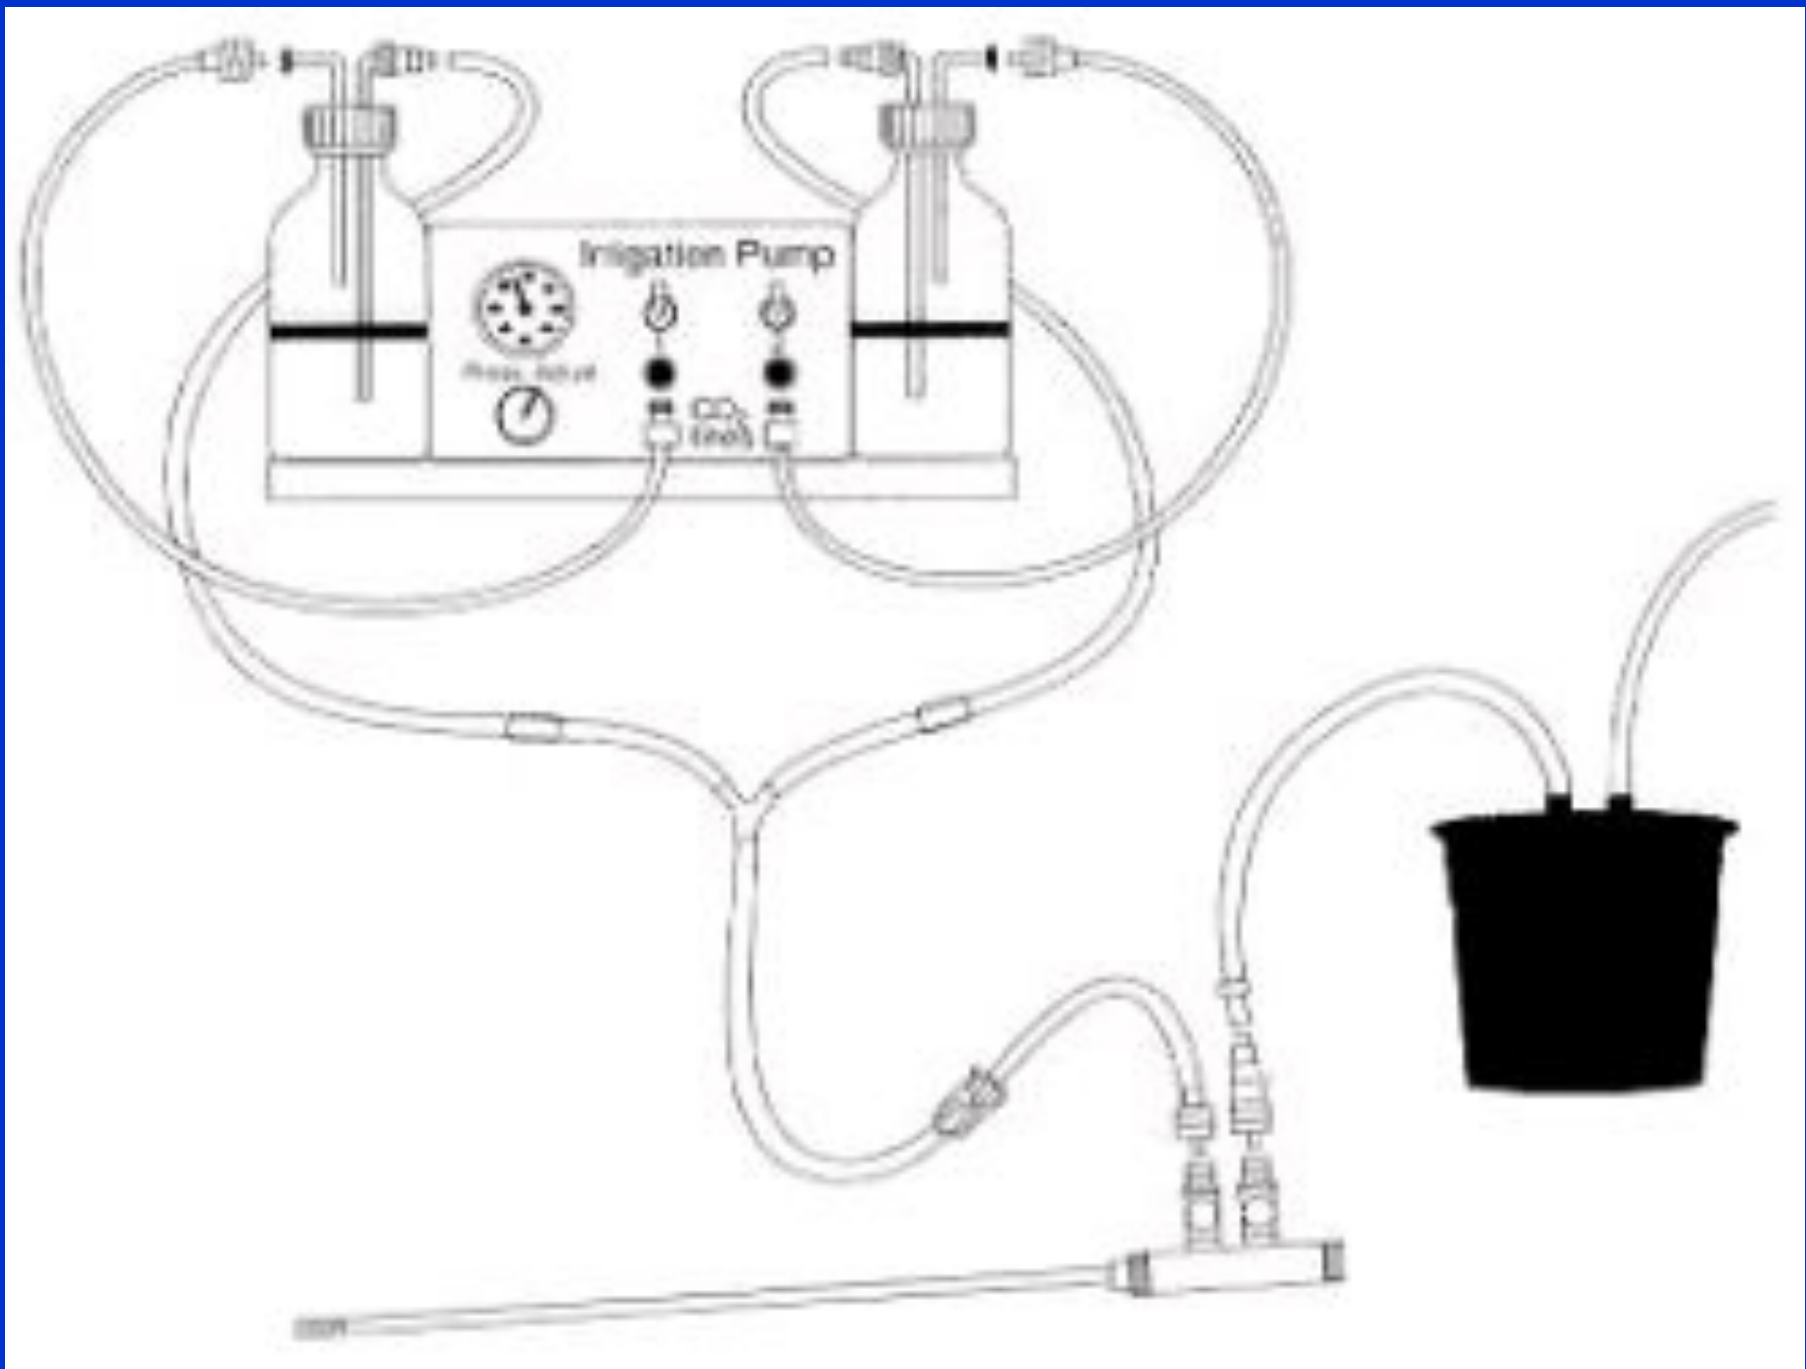

ЛАПАРОСКОПИЯ

ОБОРУДОВАНИЕ

И

ИНСТРУМЕНТЫ

STORZ

Faint, illegible text on the top surface of the base unit, likely technical specifications or safety instructions.

STORZ
KARLSRUHE - HEIDELBERG

202800 20

Power switch, green indicator light, and warning triangle symbol.

Power cord connector and CE mark.

AutoSpray
VISIPORT Series - 11mm

NUDEH

БЛАГОДАРЮ

ЗА

ВНИМАНИЕ