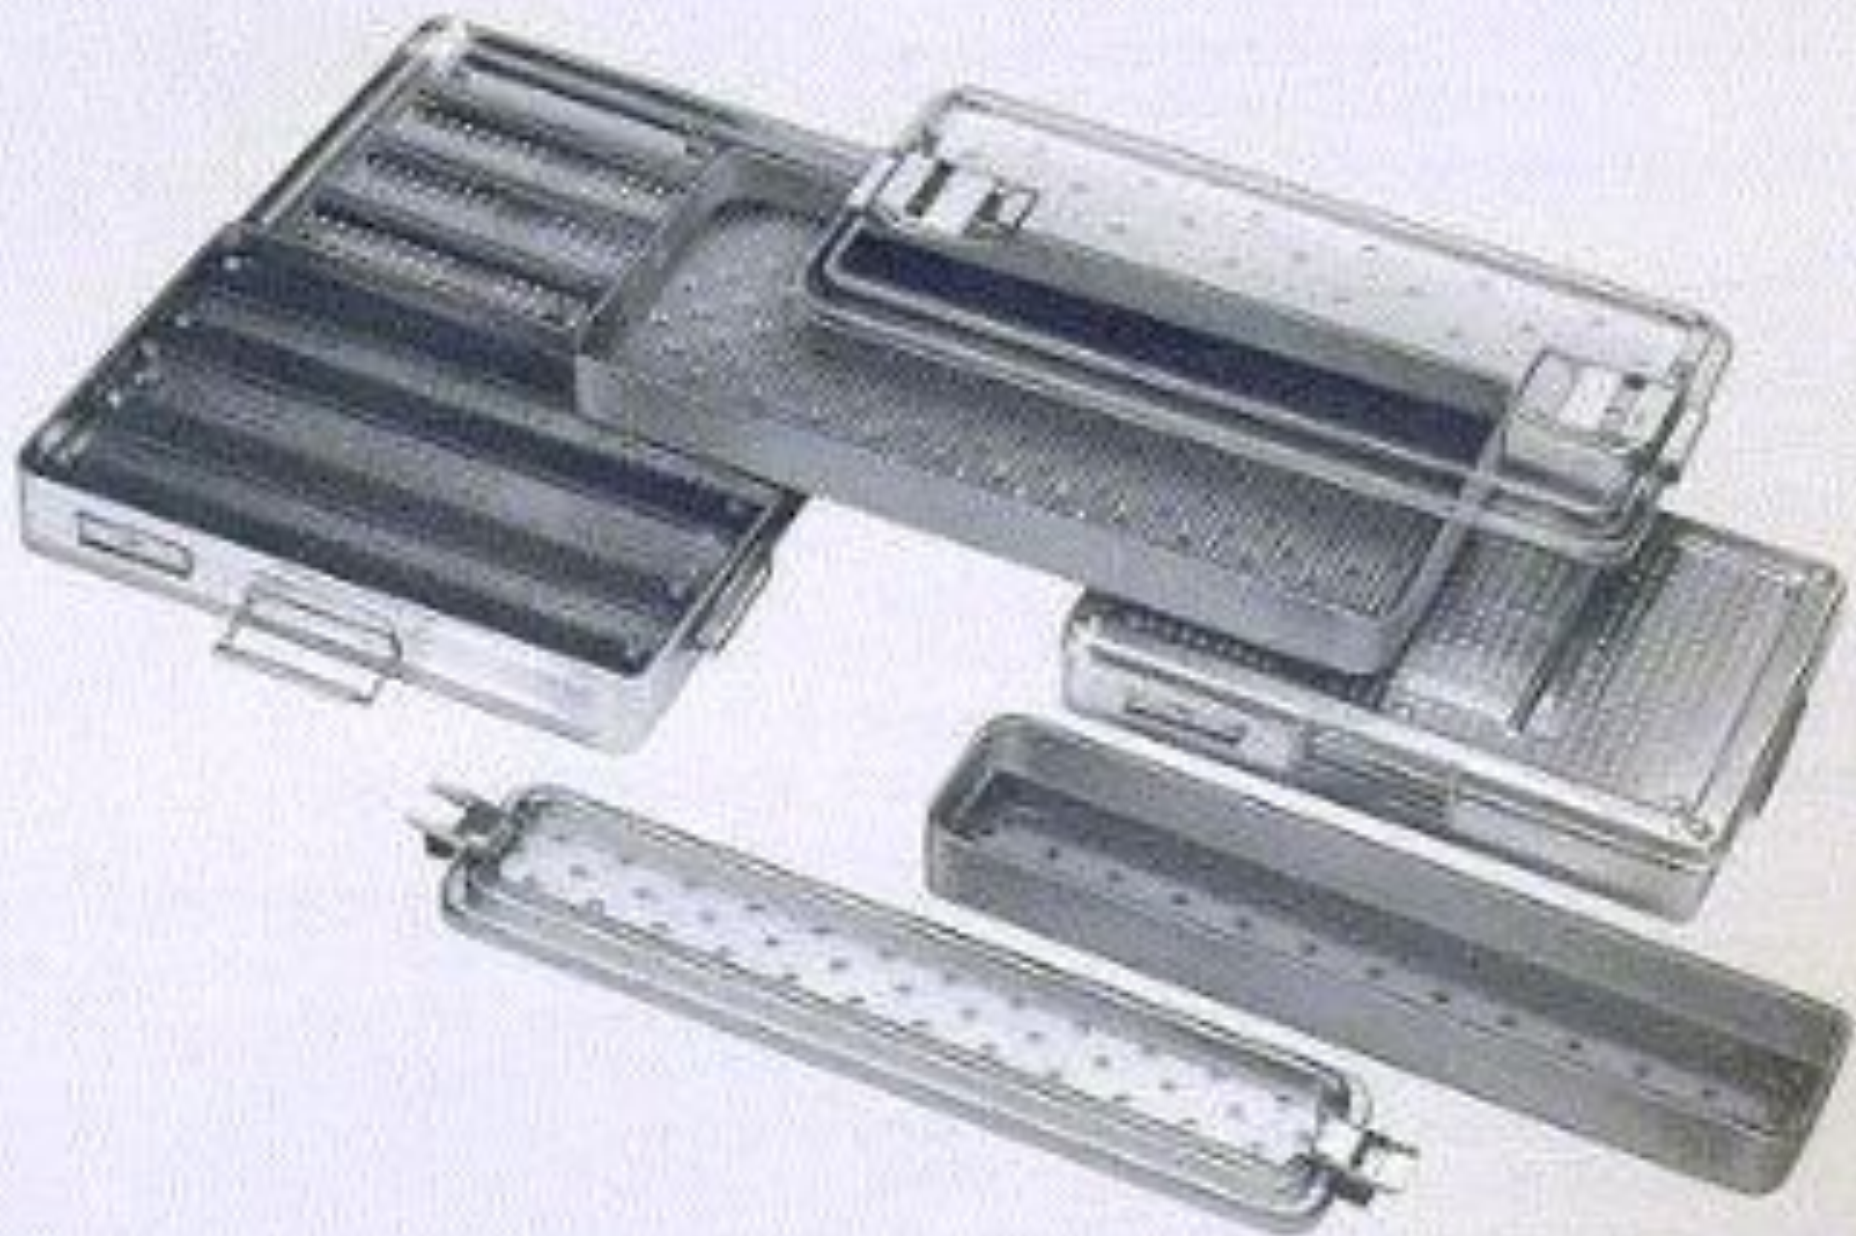

ЛАПАРОСКОПИЯ

ОБОРУДОВАНИЕ

И

ИНСТРУМЕНТЫ

STORZ

Faint, illegible text on the top surface of the base unit, likely technical specifications or safety instructions.

STORZ
KARLSRUHE - HEIDELBERG

202800 20

Power switch, green indicator light, and warning triangle symbol.

Power cord connector and CE mark.

AutoSpray
VISIPORT Series - 11mm

NUDEH

БЛАГОДАРЮ

ЗА

ВНИМАНИЕ