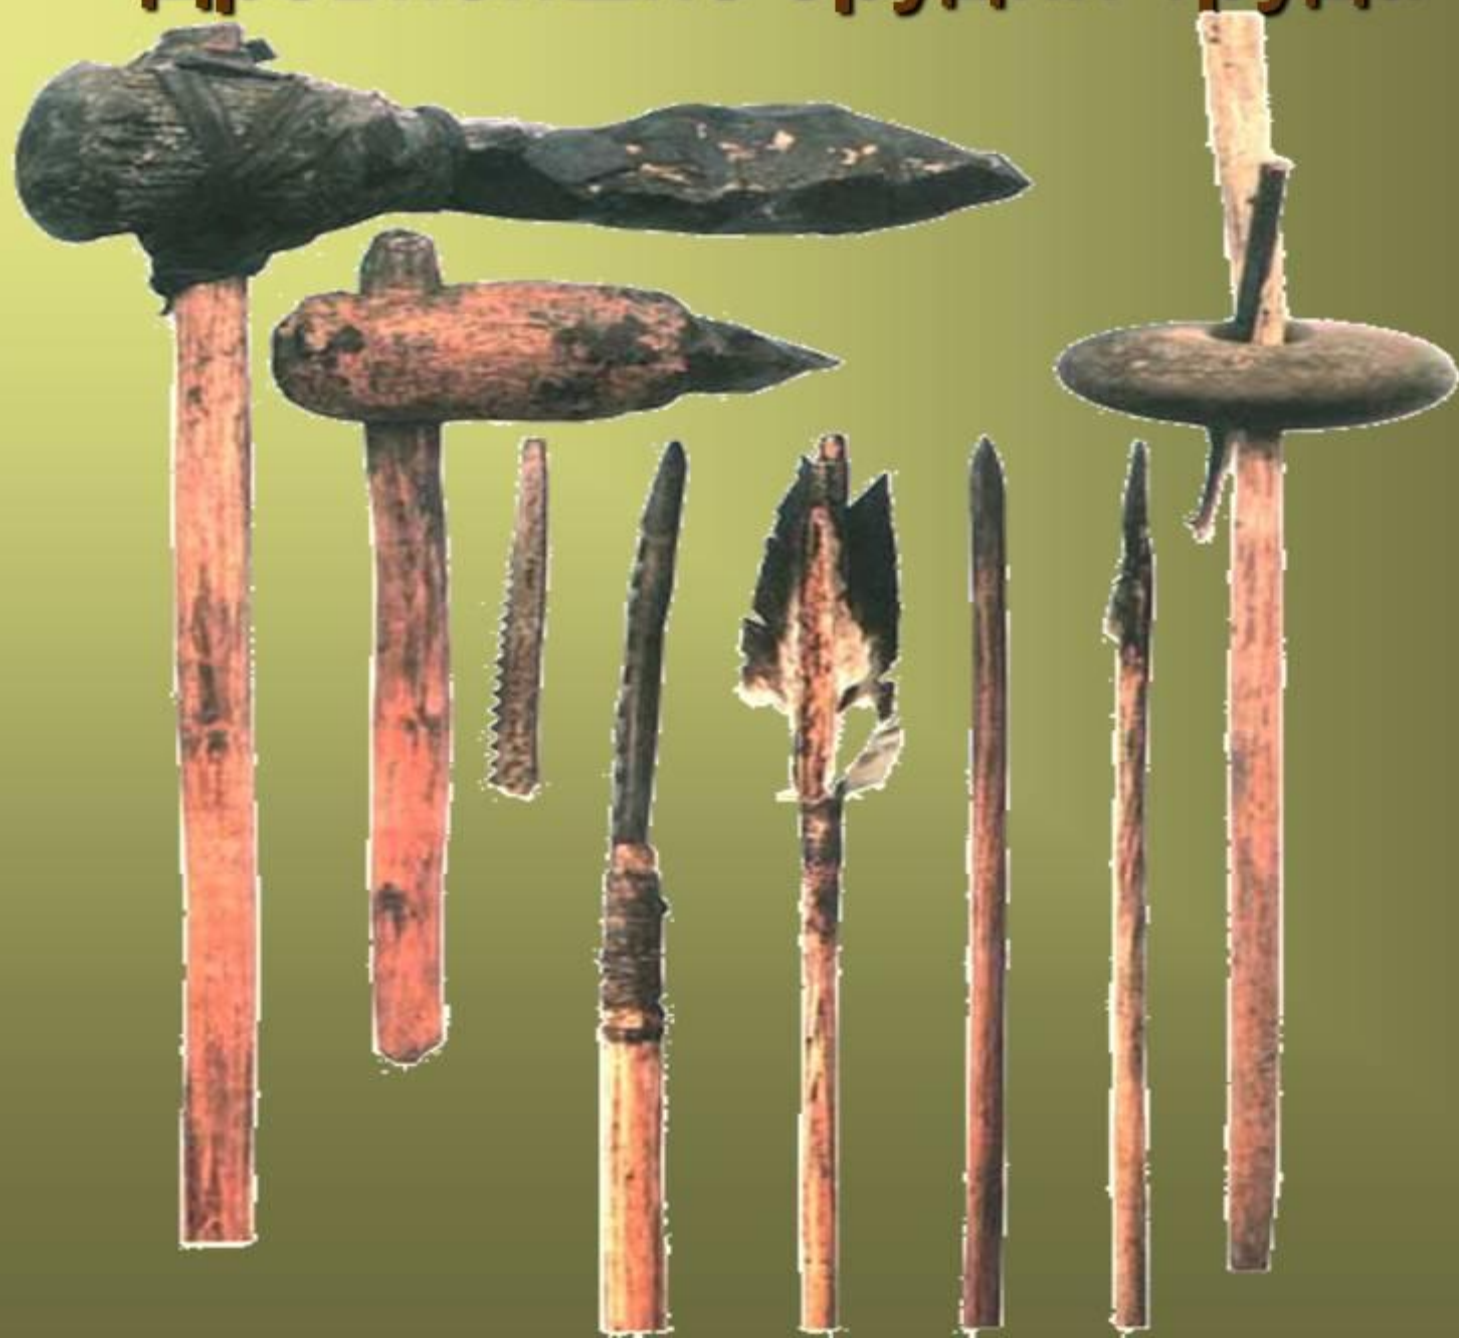

**Прекрасное пробуждает
доброе.**

Д. Кабалевский

Древнейшие орудия труда

Жилище из костей и шкур мамонта

первобытные люди в плащах из шкур
животных

Здание основной сцены **большого театра**

П.Кончаловский
1951

П.Кончаловский «Сирень»

The background of the slide is a soft, ethereal composition of various leaves in shades of purple, blue, and pink. The leaves are scattered across the frame, some appearing as faint, translucent shapes while others are more solid and detailed. Small, glistening water droplets are scattered throughout, particularly on the larger leaves in the foreground. The overall lighting is bright and airy, creating a dreamlike atmosphere.