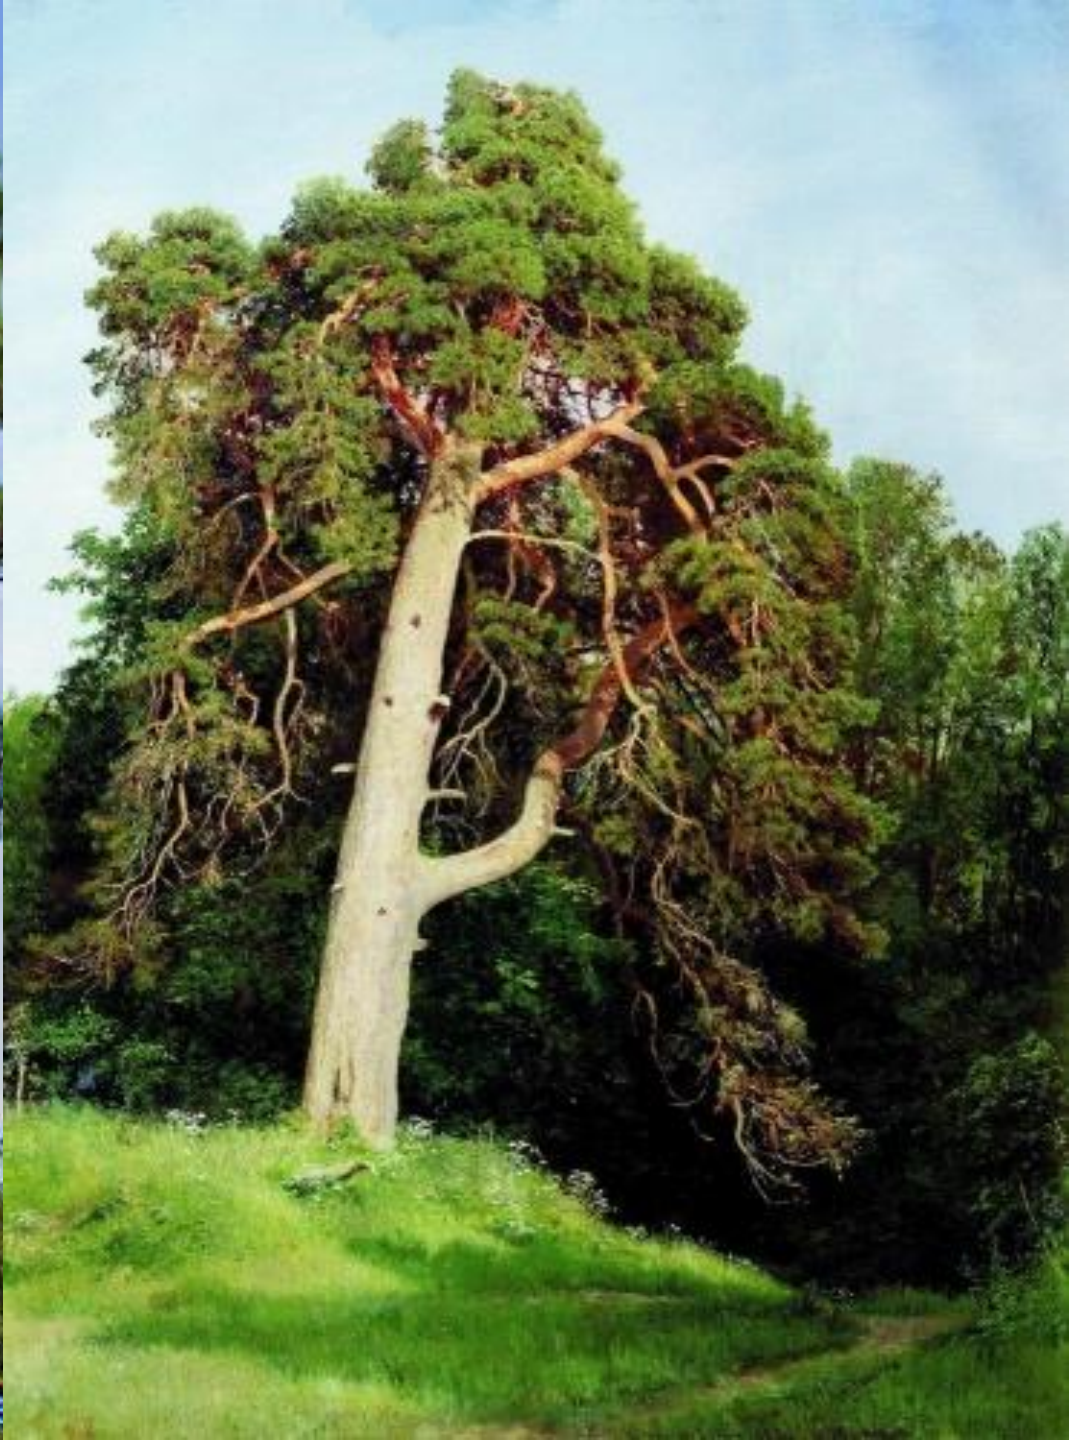

# *Гора Синай*

A scenic landscape photograph showing a forested hillside overlooking a lake. In the foreground, several tall, slender pine trees stand on a rocky, brownish ground. To the right, there is a large, flat rock formation. The middle ground features a dense forest of green trees, with a small tree showing autumn-colored leaves. In the background, a calm blue lake stretches across the valley, surrounded by more forested hills under a clear blue sky.

# *Гора Маковец, Троице-Сергиева лавра*

[Angara.Net](http://Angara.Net)