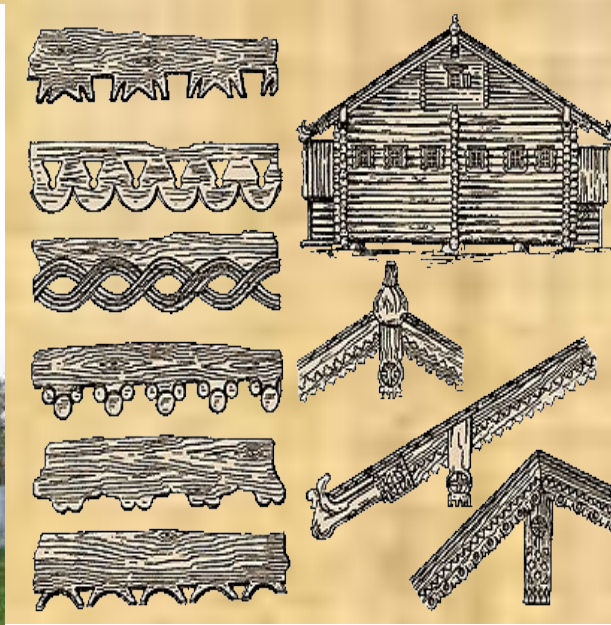

A decorative composition on a red background. On the left, there is a silver, ornate floral branch with several flowers and leaves, some of which are encrusted with small, sparkling stones. On the right, there are two large, dark red roses with green leaves. The text 'Декоративно-прикладное искусство' is written in a bold, yellow, sans-serif font across the center of the image.

**Декоративно-прикладное  
искусство**

©2001 F. Espenak, [www.MrEclipse.com](http://www.MrEclipse.com)

знаки солнца

знаки земли

# Творческое задание

Нарисовать фрагмент интерьера избы с основными предметами.