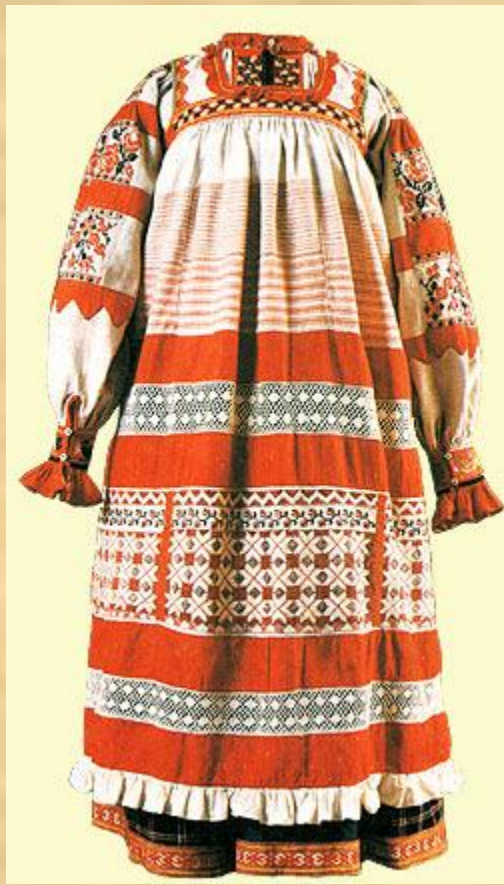

A decorative composition on a red background. On the left, a silver, ornate floral branch with leaves and small flowers curves upwards. On the right, a large, detailed red rose with green leaves is prominent. In the background, another silver floral branch is visible. The text 'Декоративно-прикладное искусство' is centered in yellow with a white outline.

**Декоративно-прикладное
искусство**

знаки солнца

знаки земли

Творческое задание

Нарисовать фрагмент интерьера избы с основными предметами.