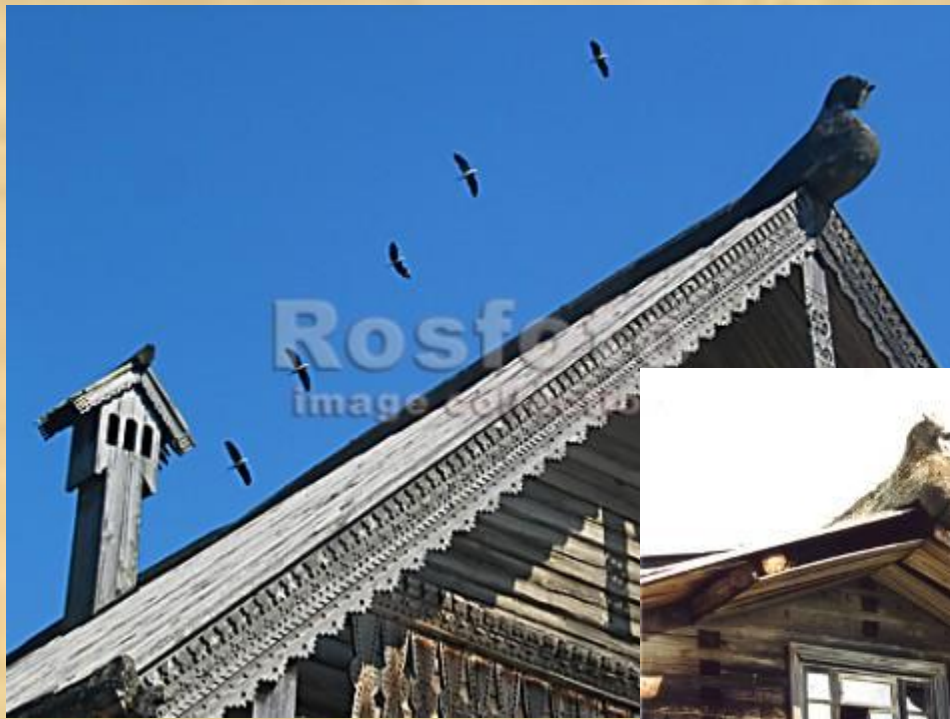

A decorative composition on a red background. On the left, there is a silver, ornate floral branch with several flowers and leaves, some of which are encrusted with small, sparkling stones. On the right, there are two large, dark red roses with green leaves. The text 'Декоративно-прикладное искусство' is written in a bold, yellow, sans-serif font across the center of the image.

**Декоративно-прикладное
искусство**

©2001 F. Espenak, www.MrEclipse.com

знаки солнца

знаки земли

Творческое задание

Нарисовать фрагмент интерьера избы с основными предметами.