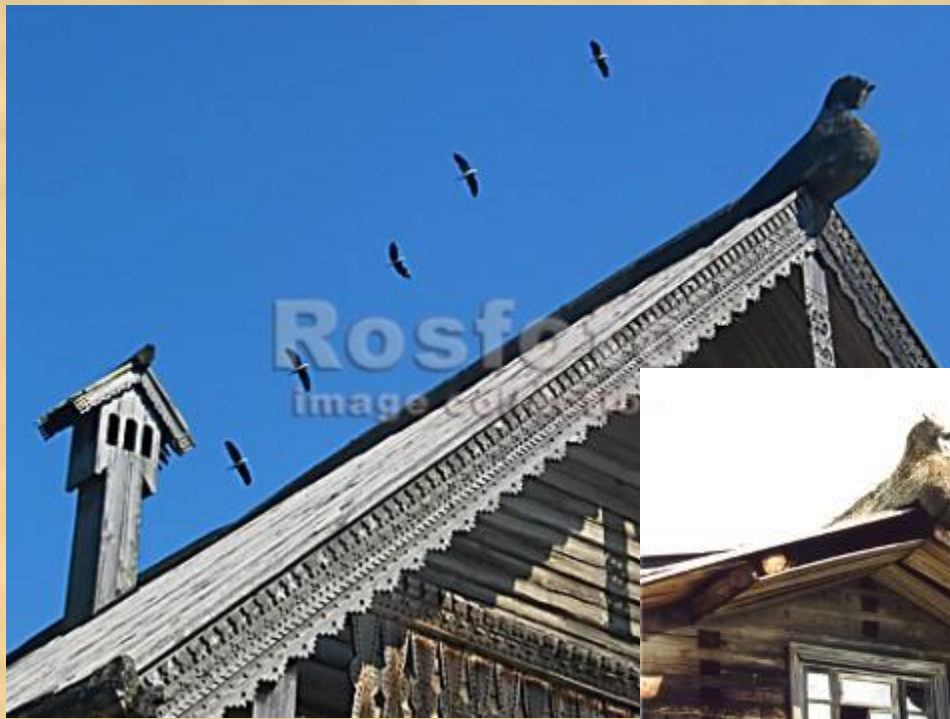

A decorative composition on a red background. On the left, there is a silver, ornate floral branch with several flowers and leaves, some of which are encrusted with small, sparkling stones. On the right, there are two large, dark red roses with green leaves. The text 'Декоративно-прикладное искусство' is written in a bold, yellow, sans-serif font across the center of the image.

**Декоративно-прикладное  
искусство**

©2001 F. Espenak, [www.MrEclipse.com](http://www.MrEclipse.com)

знаки солнца

знаки земли