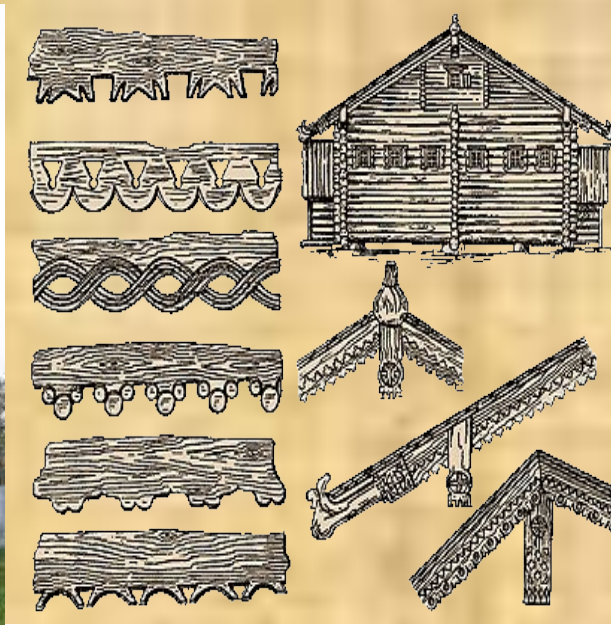

A decorative composition on a red background. On the left, there is a silver, ornate floral branch with several flowers and leaves, some of which are encrusted with small, sparkling stones. On the right, there are two large, dark red roses with green leaves. The text 'Декоративно-прикладное искусство' is written in a bold, yellow, sans-serif font across the center of the image.

**Декоративно-прикладное
искусство**

©2001 F. Espenak, www.MrEclipse.com

знаки солнца

знаки земли

Творческое задание

Нарисовать фрагмент интерьера избы с основными предметами.