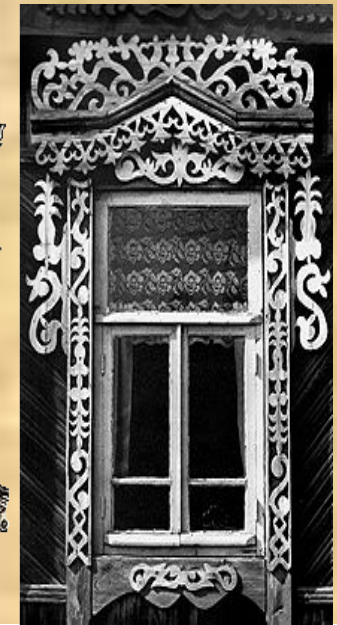

A decorative composition on a red background. On the left, there is a silver, ornate floral branch with several flowers and leaves, some of which are encrusted with small, sparkling stones. On the right, there are two large, dark red roses with green leaves. The text 'Декоративно-прикладное искусство' is written in a bold, yellow, sans-serif font across the center of the image.

**Декоративно-прикладное
искусство**

©2001 F. Espenak, www.MrEclipse.com

знаки солнца

знаки земли

Творческое задание

Нарисовать фрагмент интерьера избы с основными предметами.