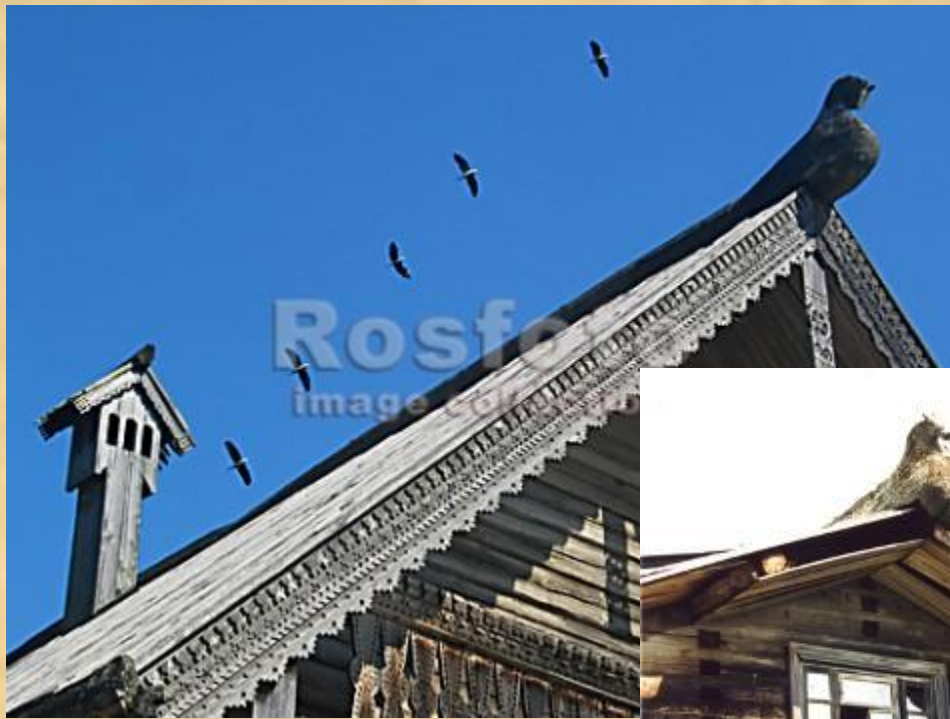

A decorative composition on a red background. On the left, a silver, ornate floral branch with leaves and small flowers curves upwards. On the right, a large, detailed red rose with green leaves is prominent. In the background, another silver floral branch is visible. The text 'Декоративно-прикладное искусство' is centered in yellow with a white outline.

**Декоративно-прикладное
искусство**

знаки солнца

знаки земли

Творческое задание

Нарисовать фрагмент интерьера избы с основными предметами.