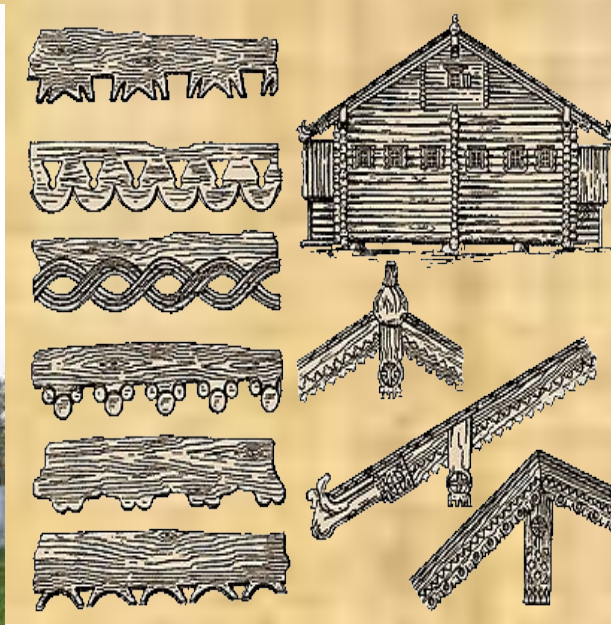

A decorative composition on a red background. On the left, a silver, ornate floral branch with leaves and small flowers curves upwards. On the right, a large, detailed red rose with green leaves is prominent. In the background, another silver floral branch is visible. The text 'Декоративно-прикладное искусство' is centered in yellow with a white outline.

**Декоративно-прикладное
искусство**

знаки солнца

знаки земли

Творческое задание

Нарисовать фрагмент интерьера избы с основными предметами.