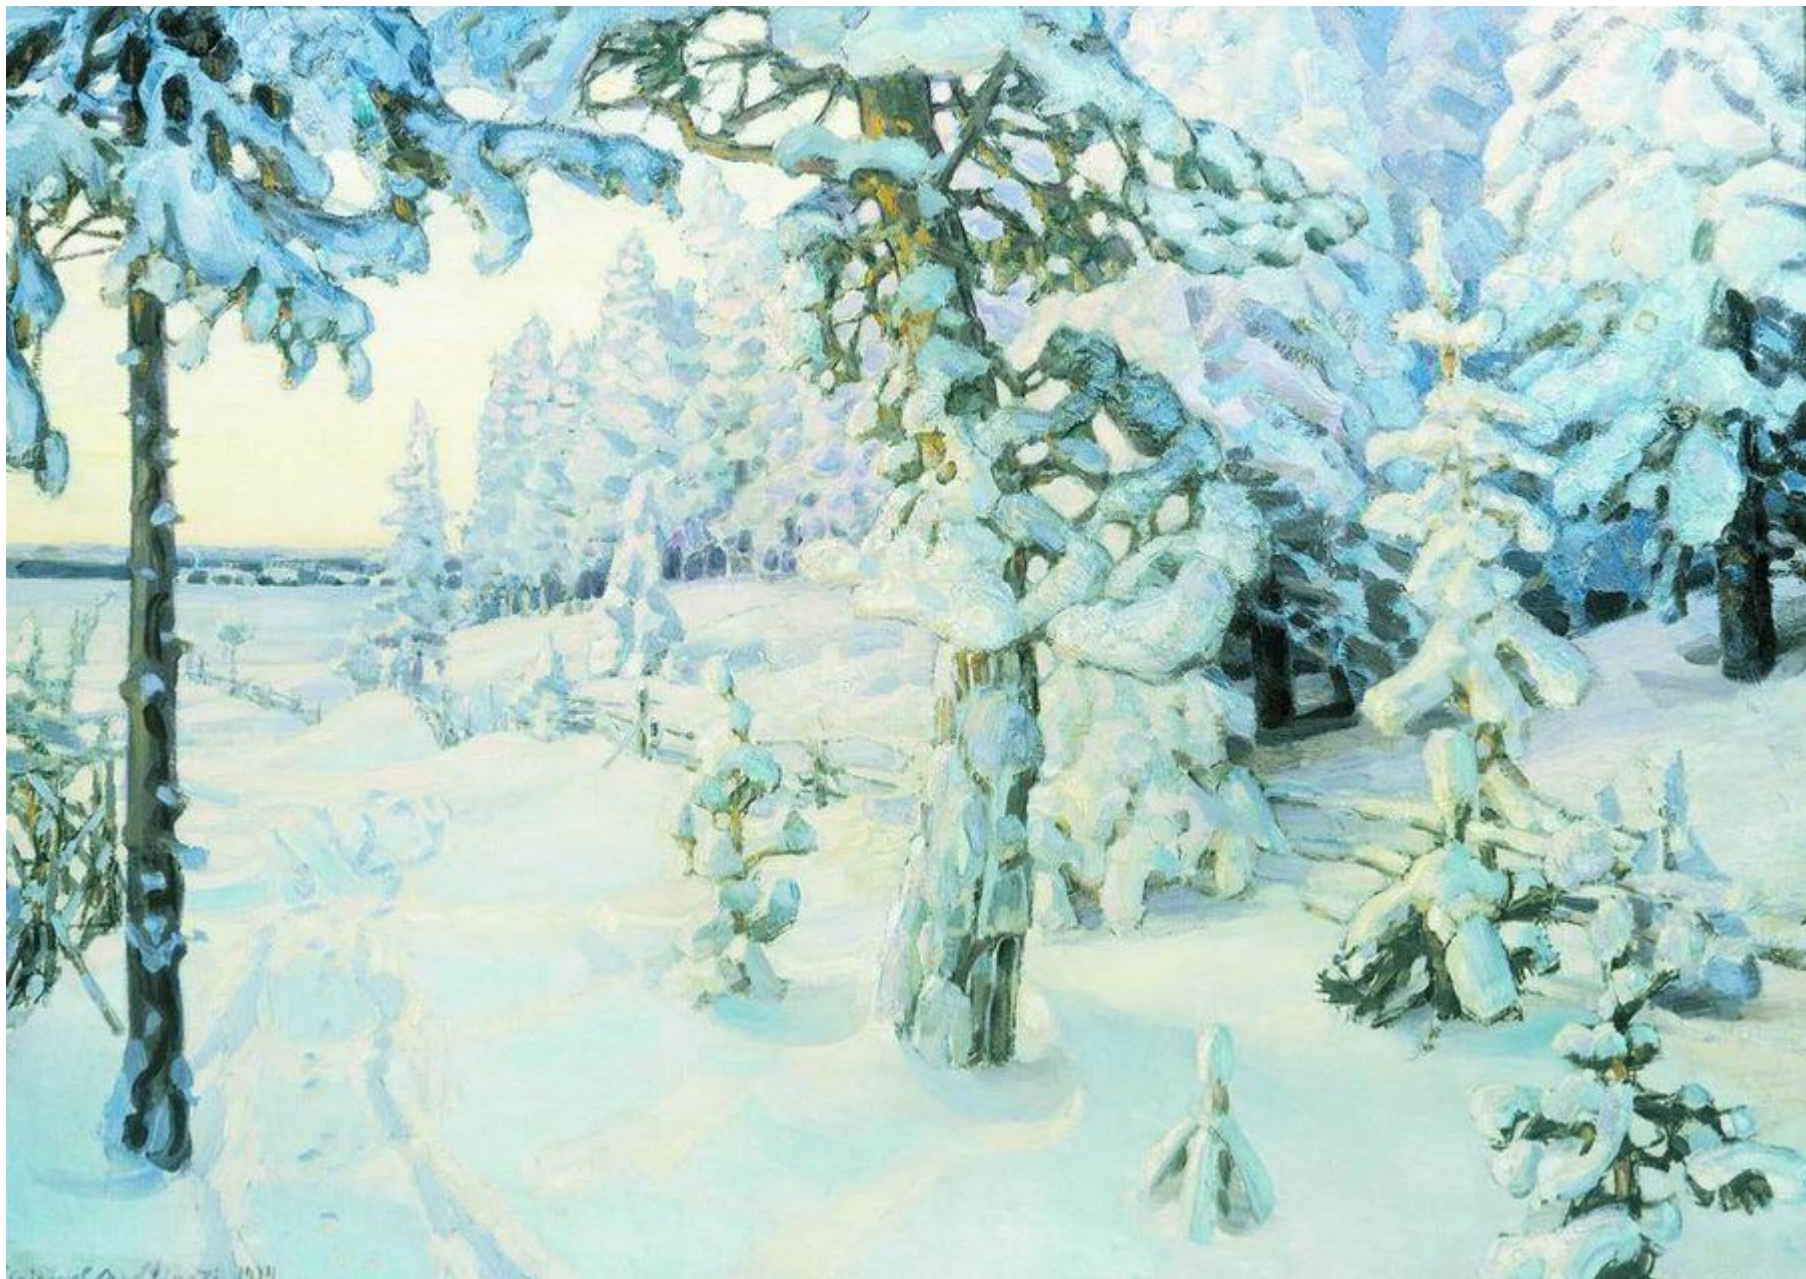

Васнецов А. М. Зимний сон (Зима)