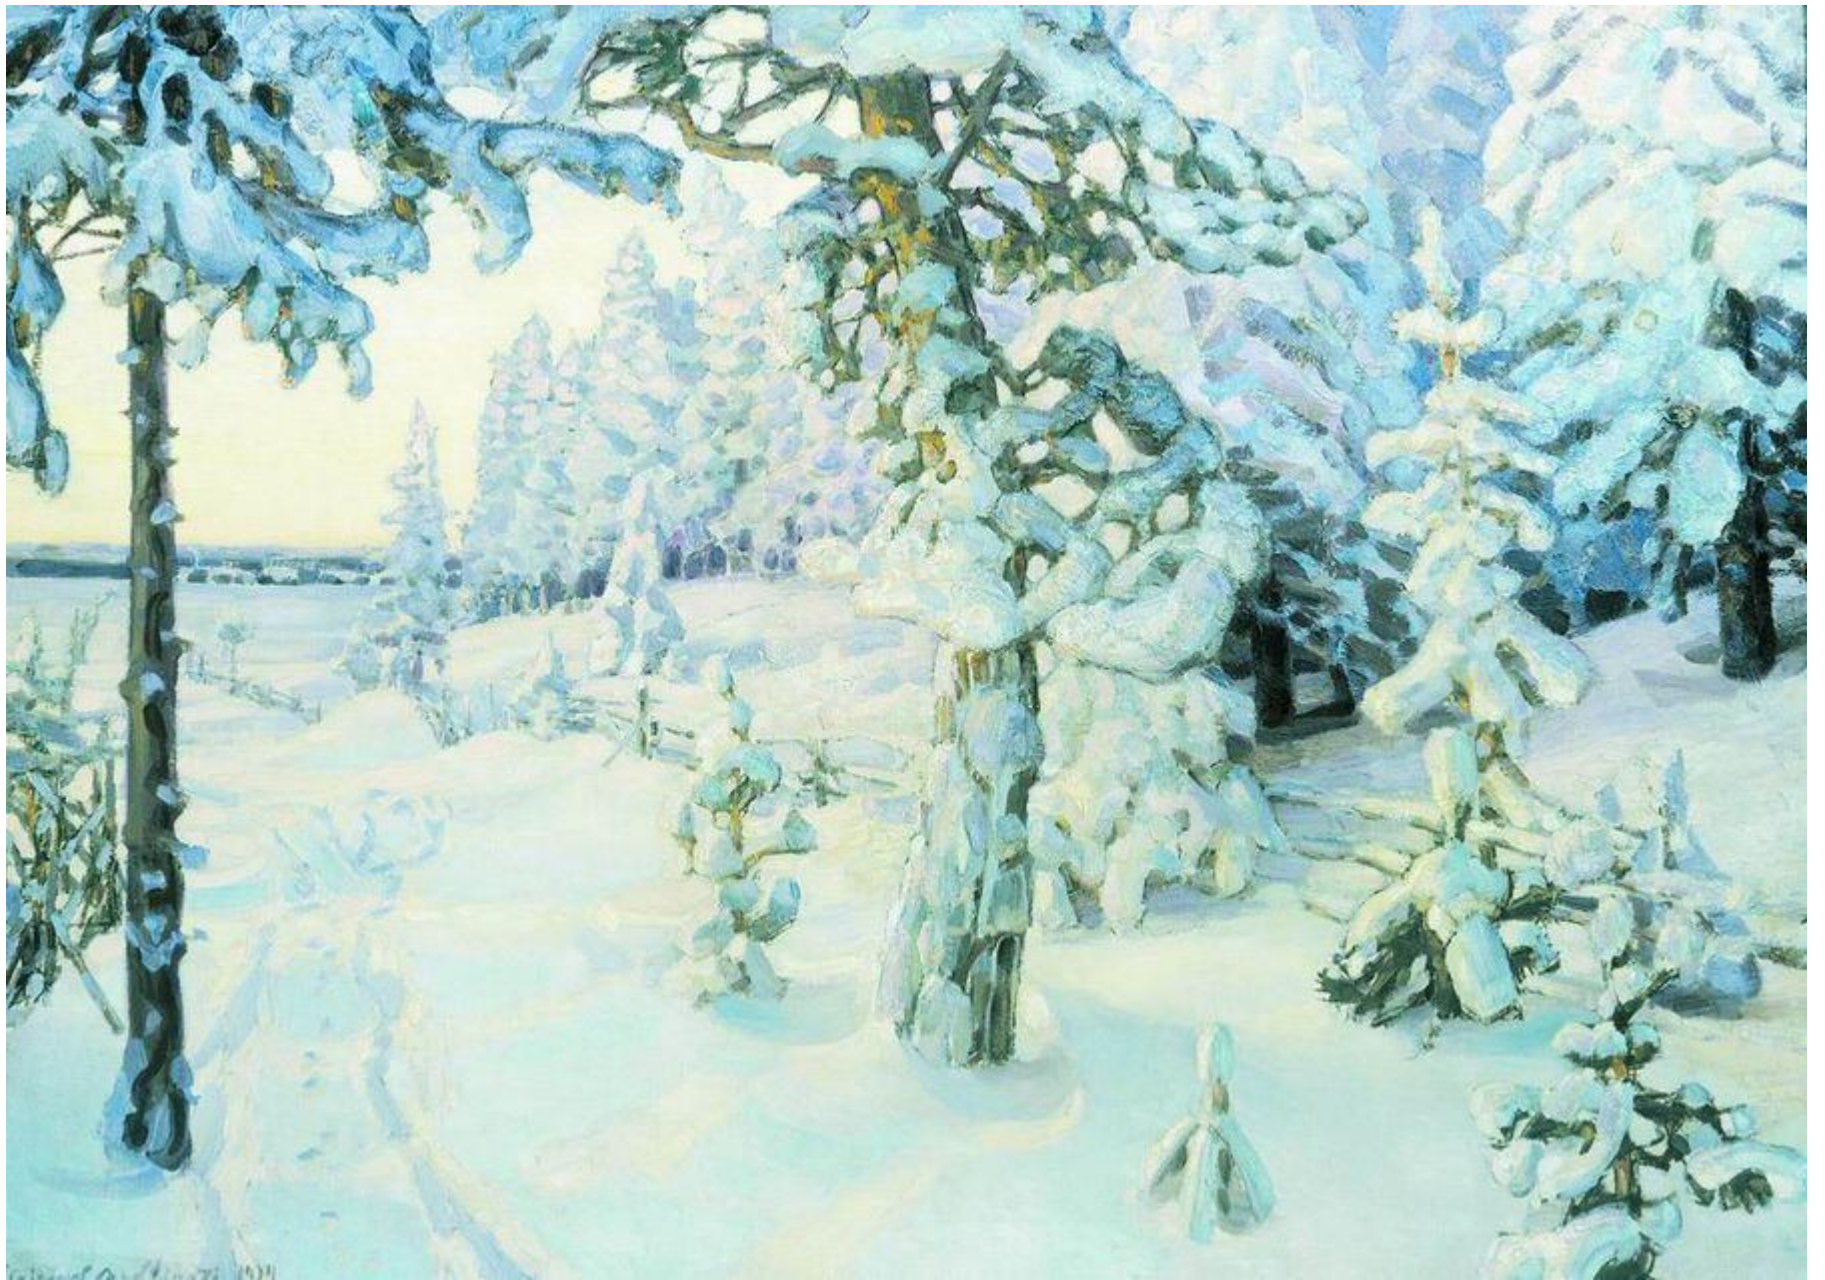

Васнецов А. М. Зимний сон (Зима)