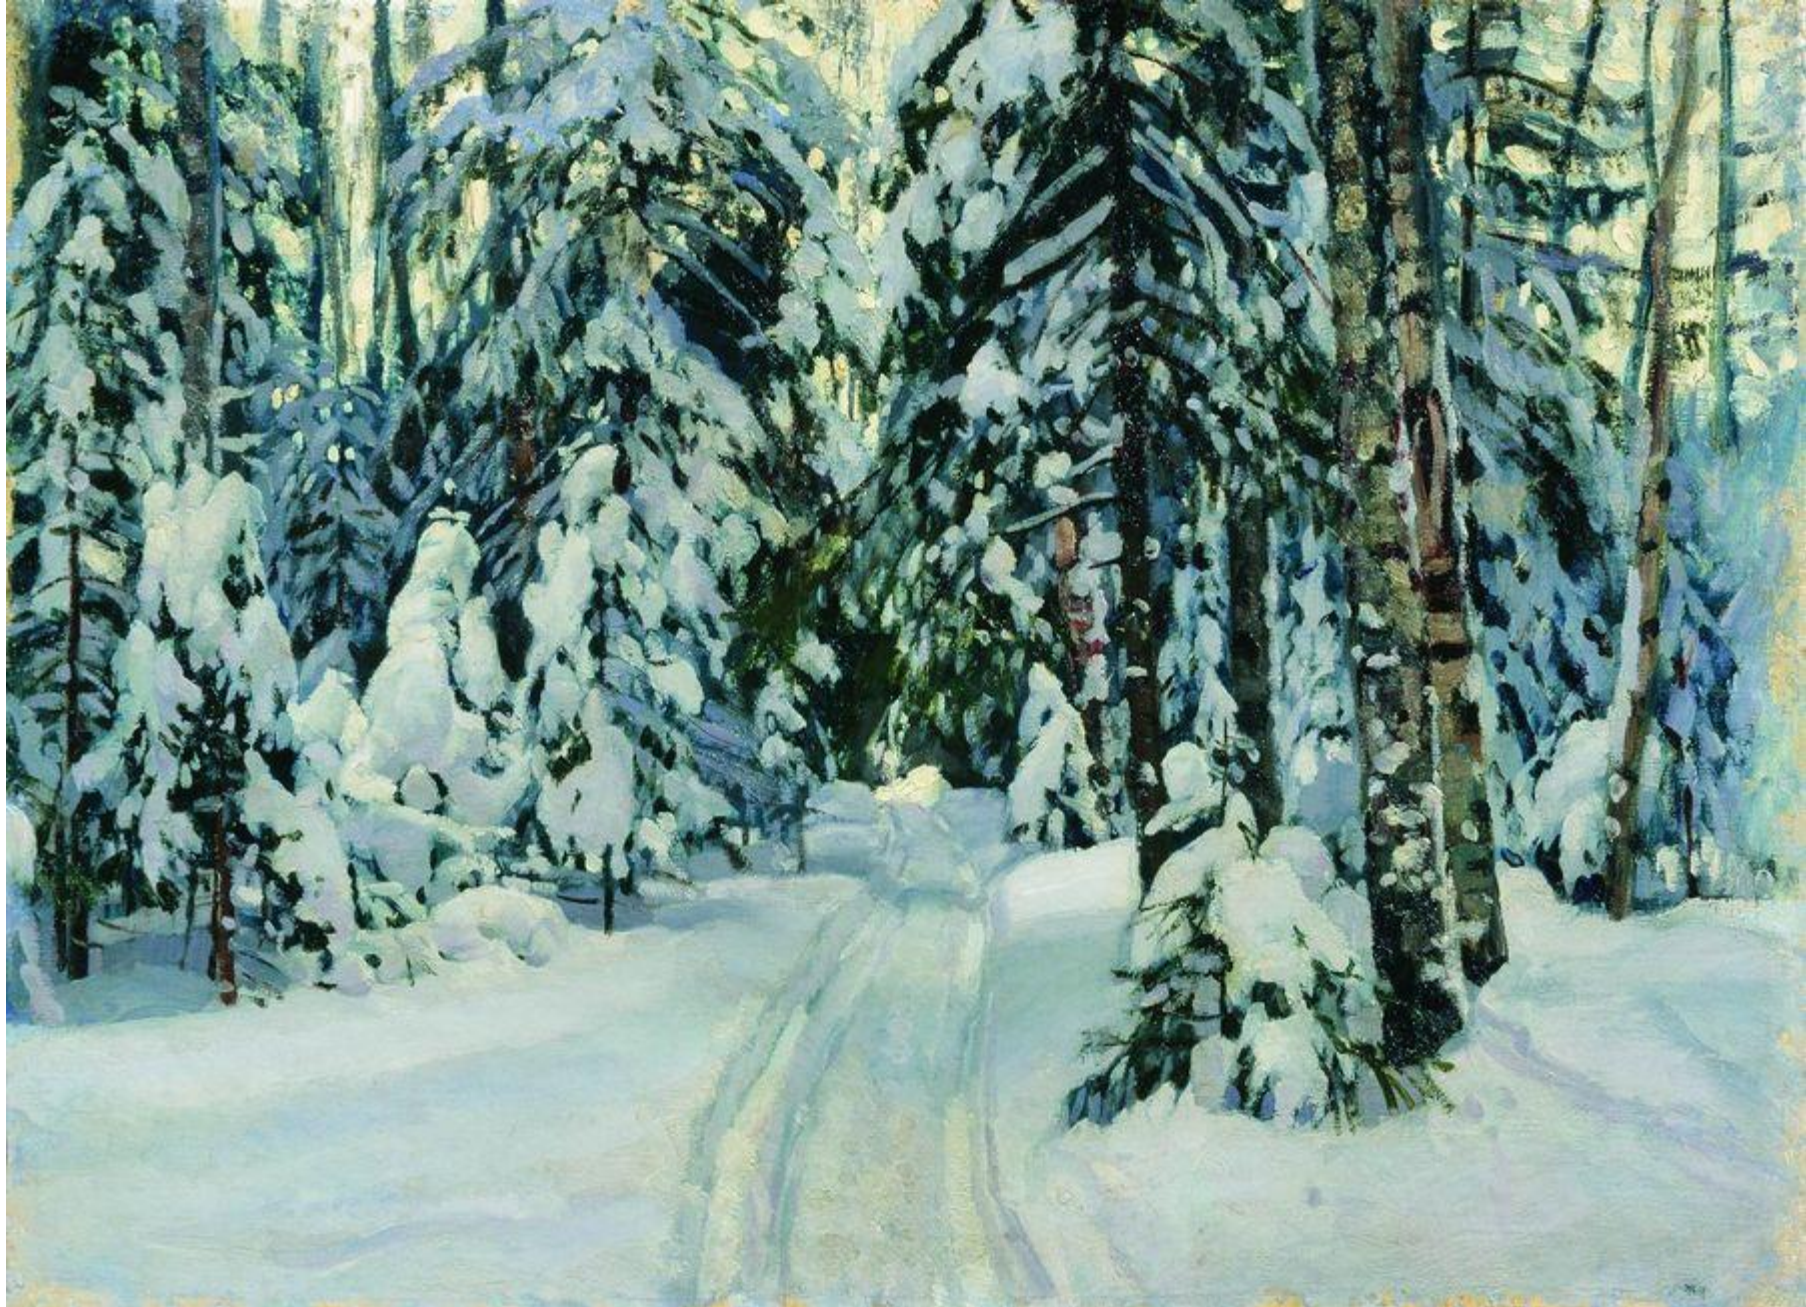

Жуковский С. Ю. Зима