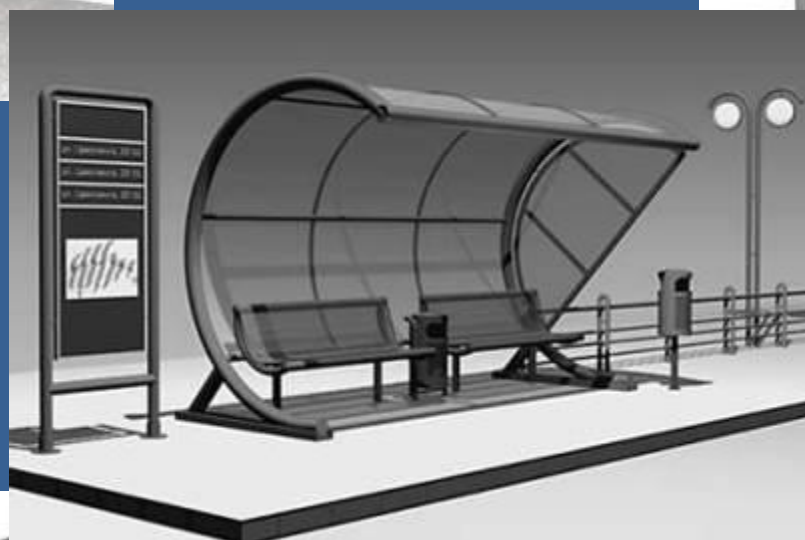

Остановочные

павильоны