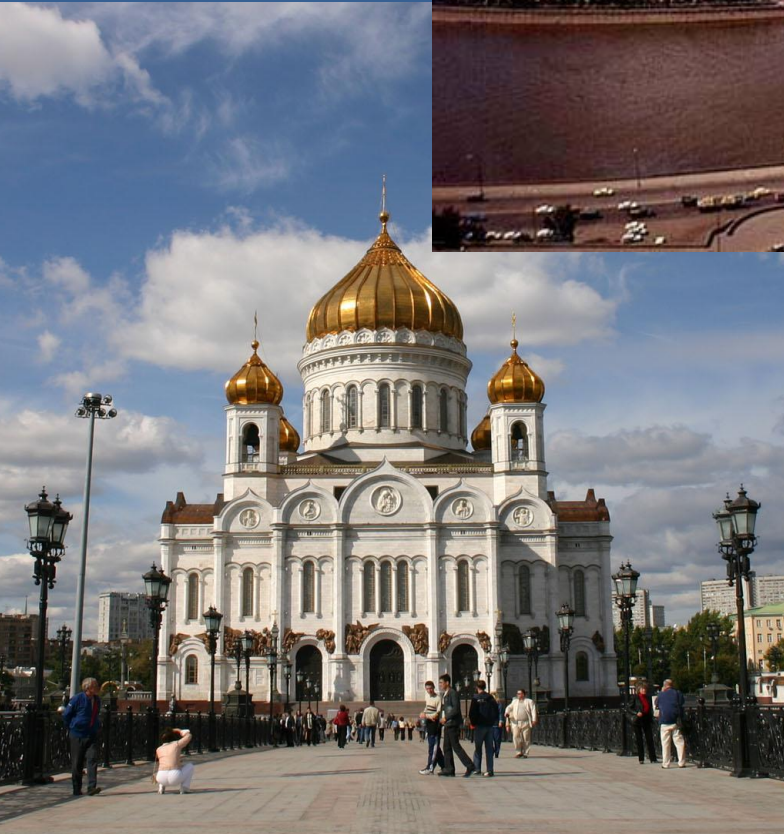

Виды архитектуры