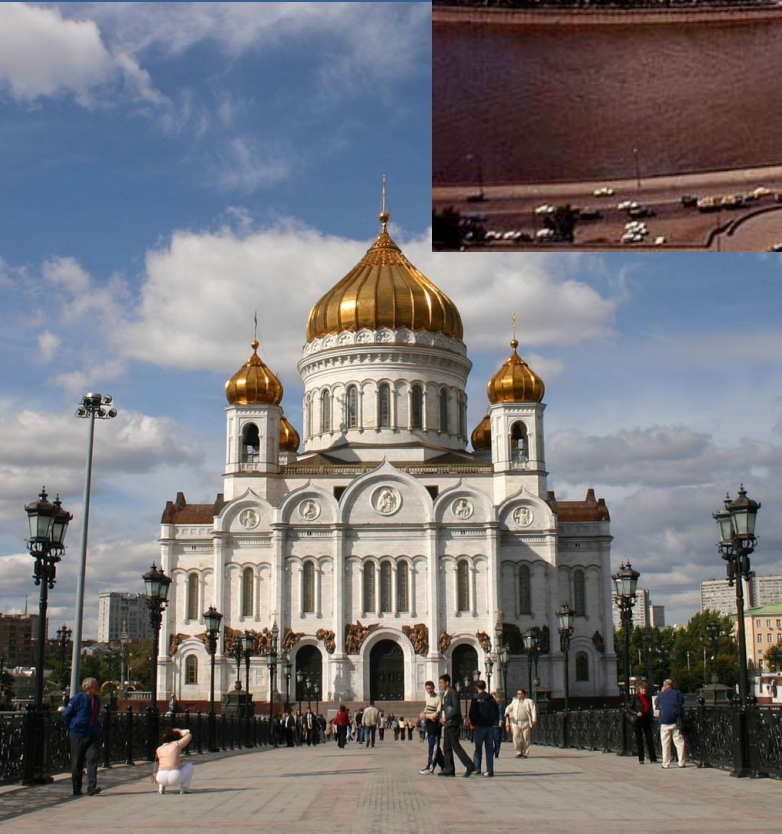

Виды архитектуры