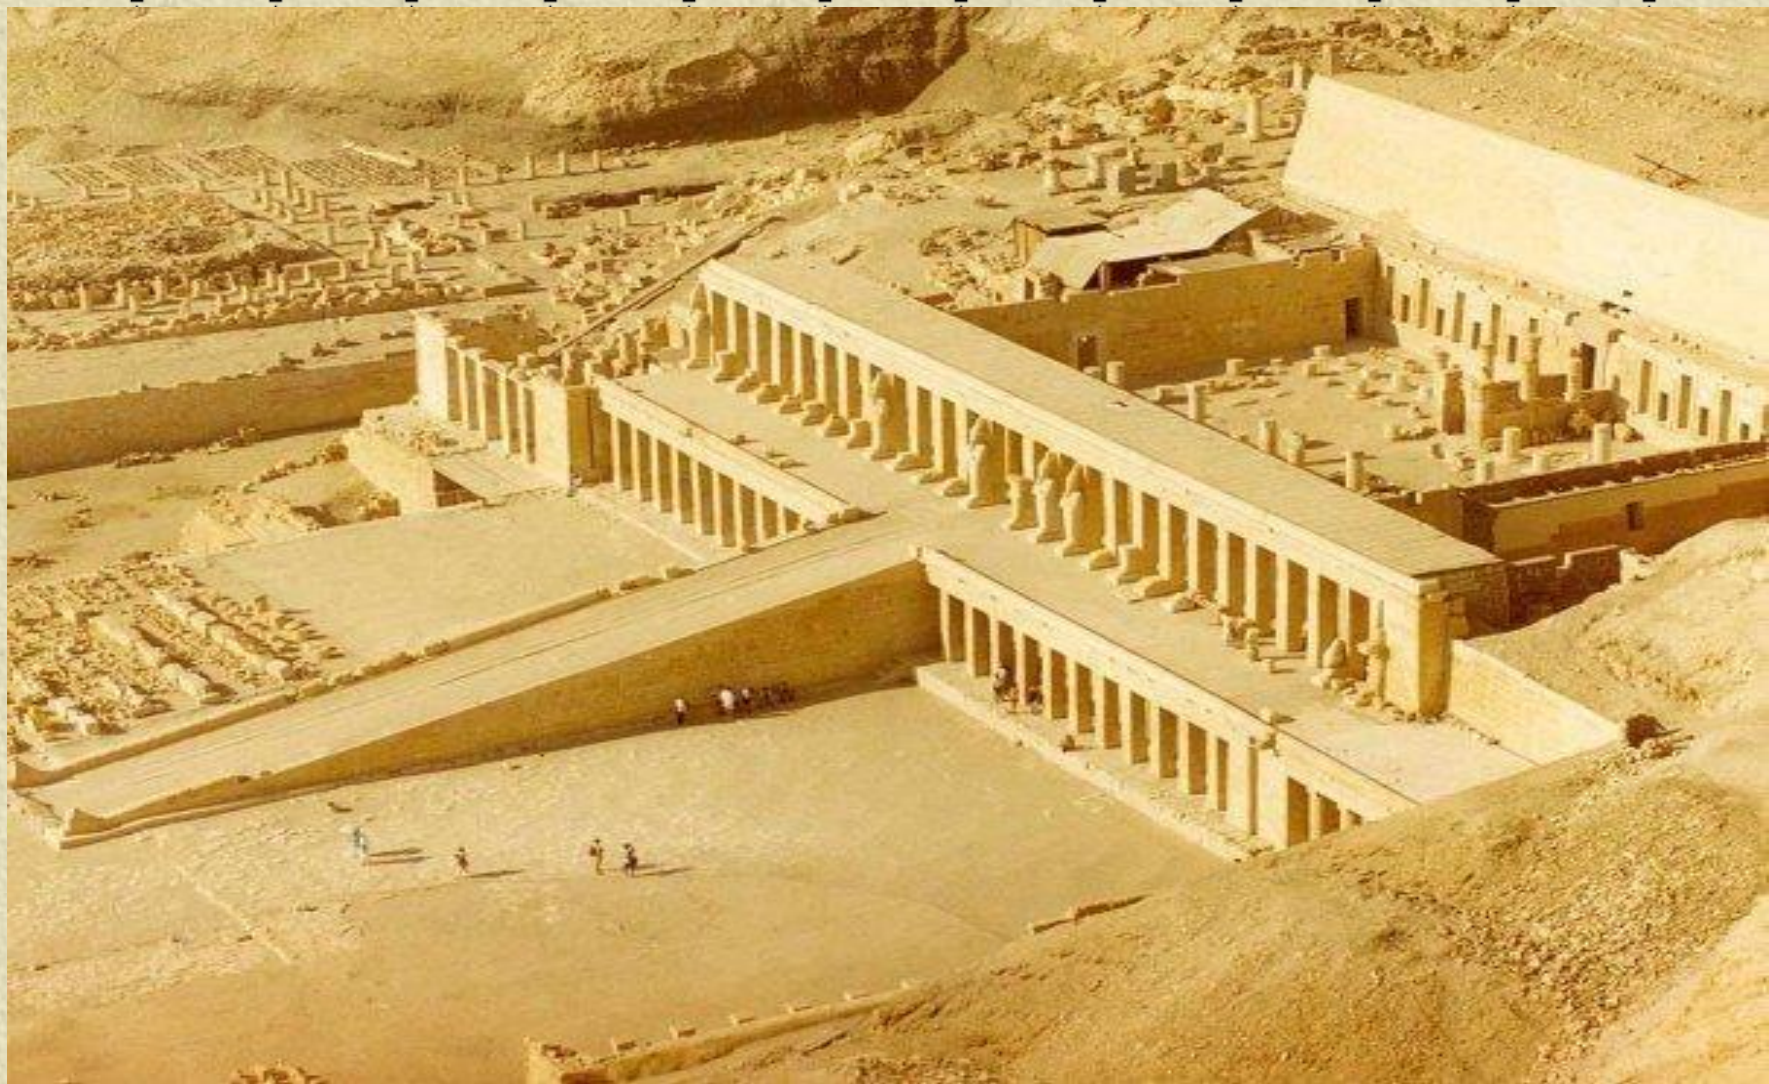

ГРОБНИЦА ХАТШЕПСУТ