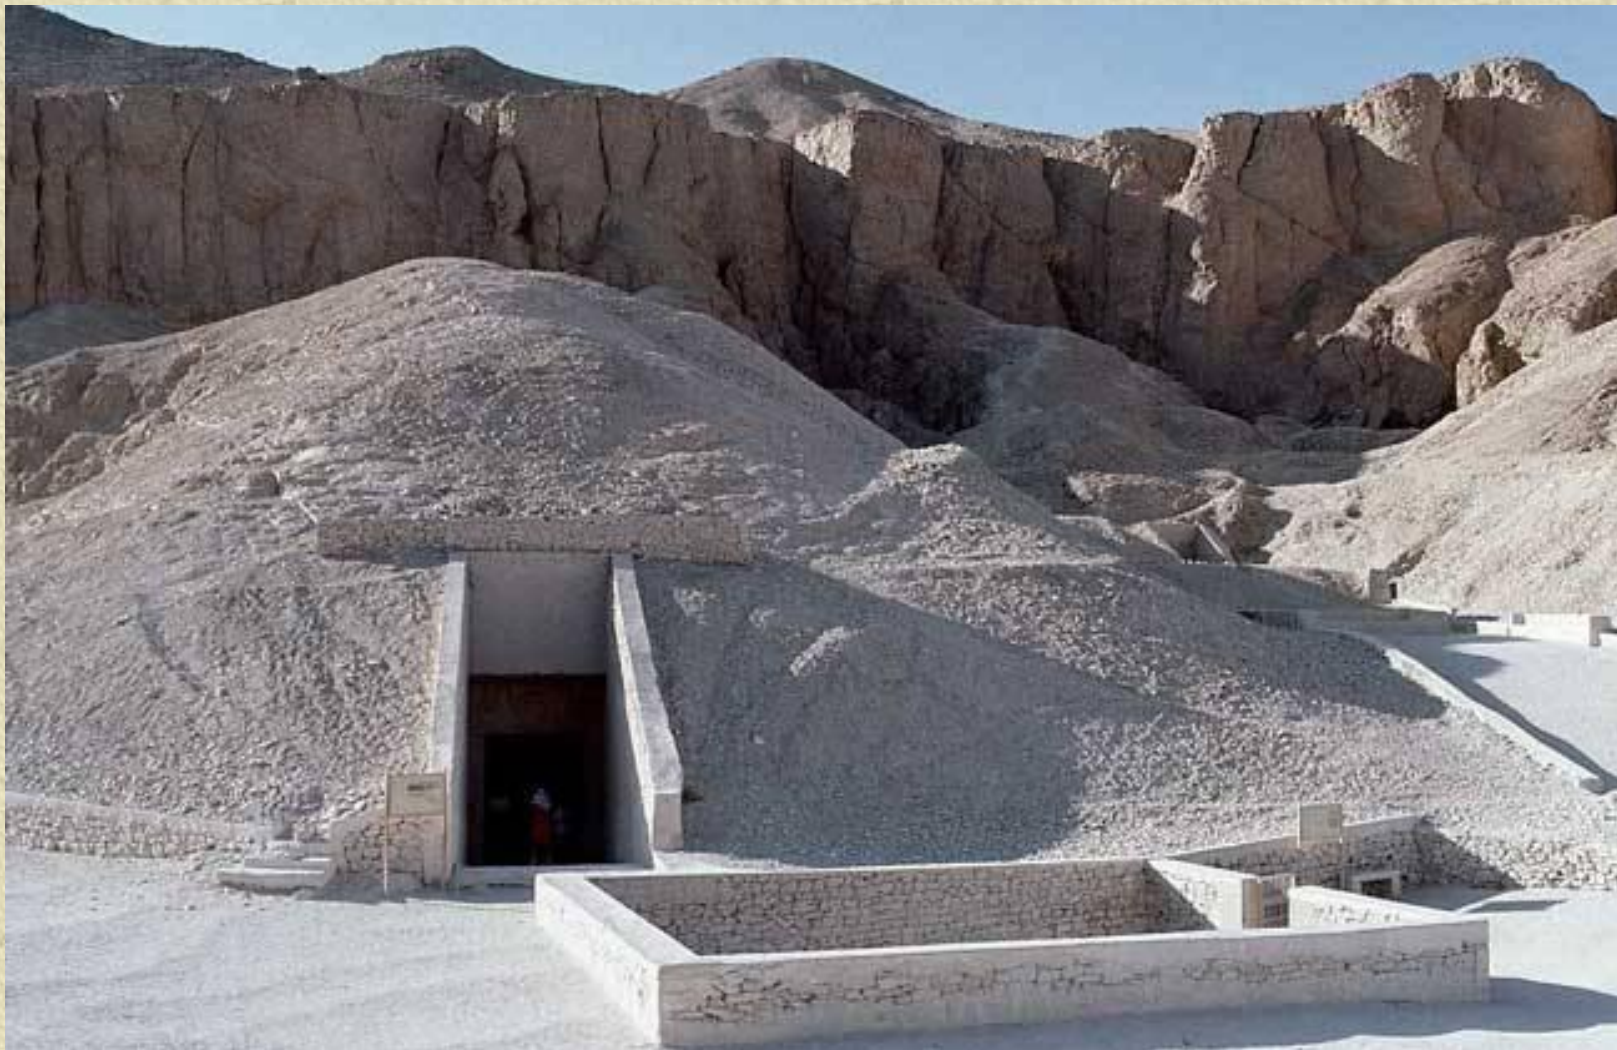

A composite image of ancient Egypt. The background shows the Great Sphinx on the left, several pyramids in the center, and a temple with large statues on the right. The sky is blue. The overall scene is set in a desert environment.

# ГРОБНИЦА ХАТШЕПСУТ

---

- Путешествие в страну Пунт

# ГРОБНИЦА ТУТАНХАМОНА

---

- Лорд Карнафон и Говард Картер