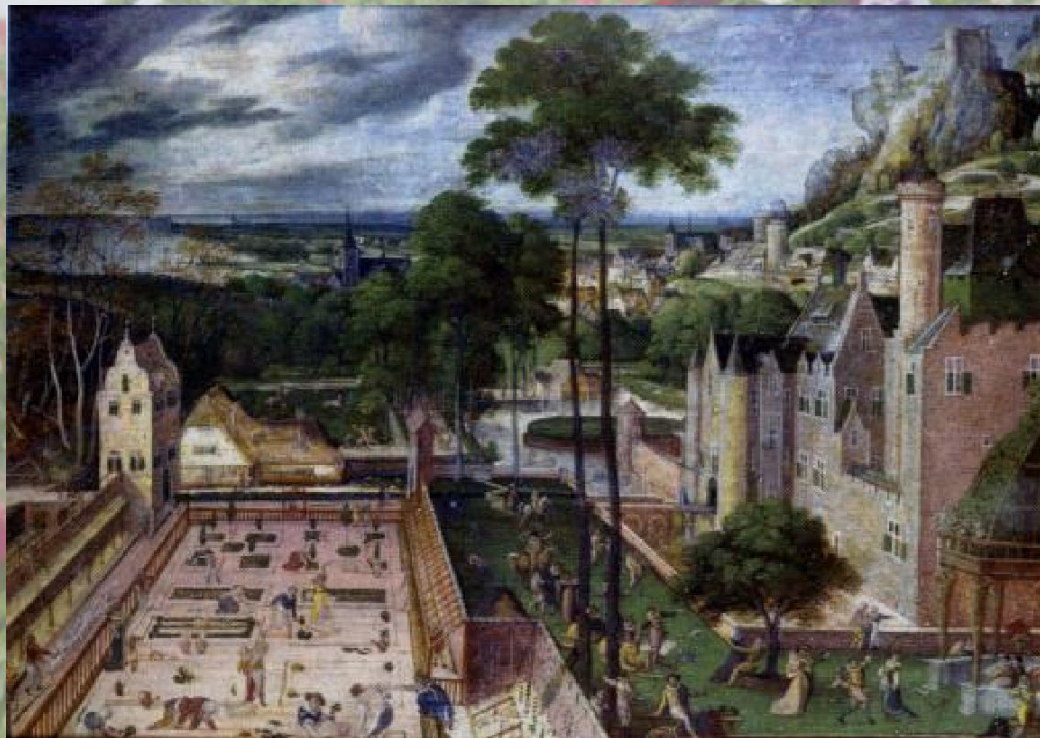


The background of the slide is a photograph of a garden. In the foreground, there are several large, light-colored planters filled with lush green foliage and vibrant flowers. The flowers include bright pink and purple petunias, as well as yellow and white pansies. The planters are arranged on a paved surface. In the background, a paved walkway and a large tree trunk are visible, suggesting an outdoor garden setting.

# ДРЕВНИЙ РИМ

# АРАБСКАЯ ИСПАНИЯ

Ансамбль Альгамбра

# САДЫ СРЕДНЕВЕКОВЬЯ

- Монастырские сады
- Феодалный тип садов
- Сад-лабиринт
- Ботанические сады

Замковый сад весной. Ганс Бол, 1586 г