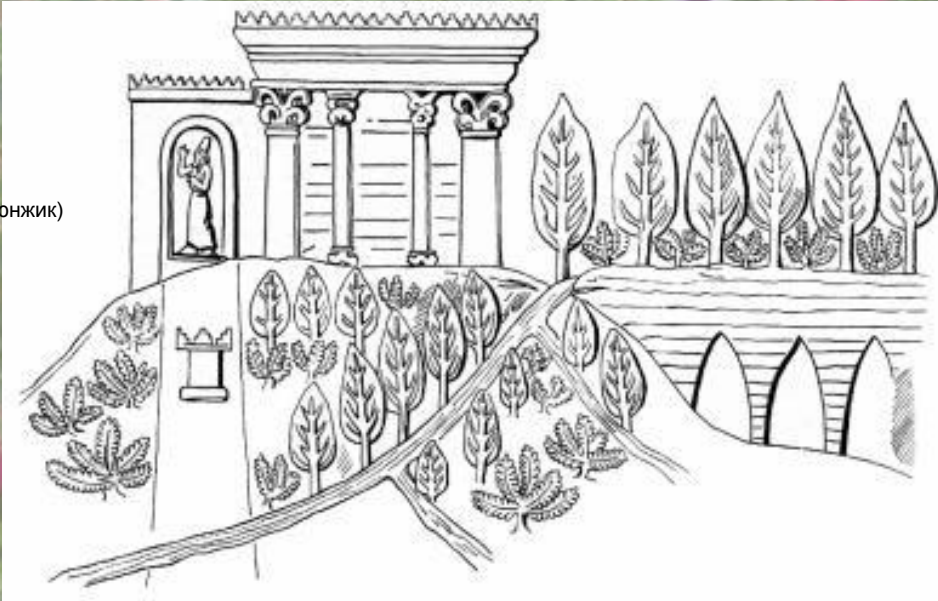

АССИРО-ВАВИЛОНИЯ

(г. Куюнжик)

*Висячие сады во времена
короля Сеннахериба*