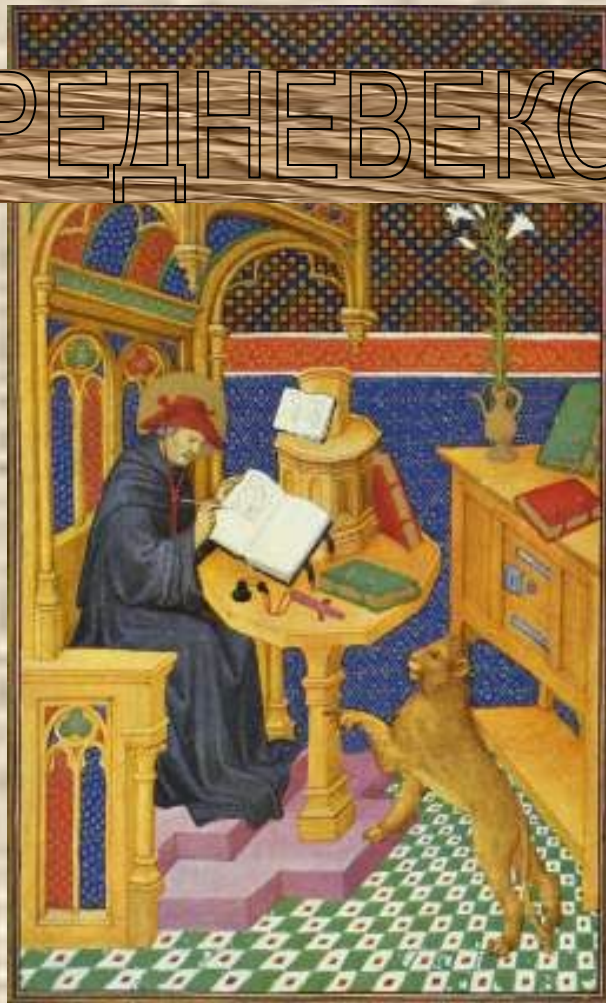

СРЕДНЕВЕКОВЬЕ