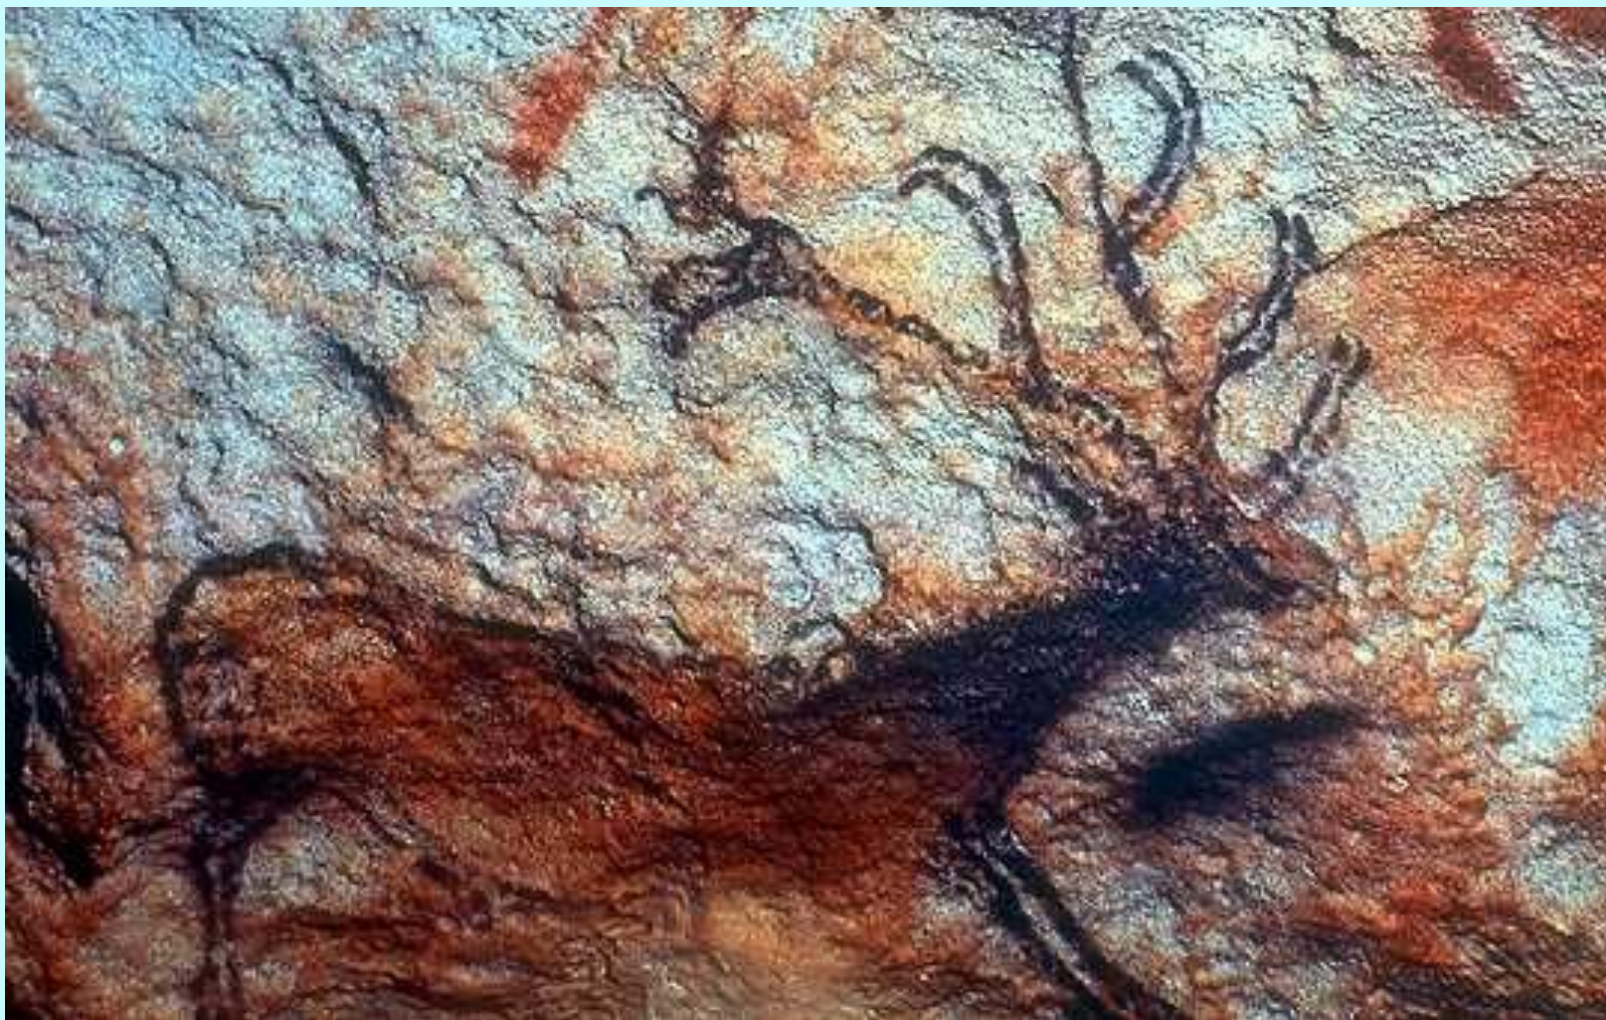

# Эпоха палеолита

35-10 тыс. до н.э.

A decorative graphic element consisting of several horizontal lines of varying lengths and colors (light blue and white) extending from the right side of the slide.

# Лошадь. Пещера Ласко. Франция

# Олень. Наскальный рисунок

# Эпоха мезолита

10-6 тыс. до н.э.

A decorative graphic element consisting of several horizontal lines of varying lengths and colors (light blue, white, and dark blue) extending from the right side of the slide.