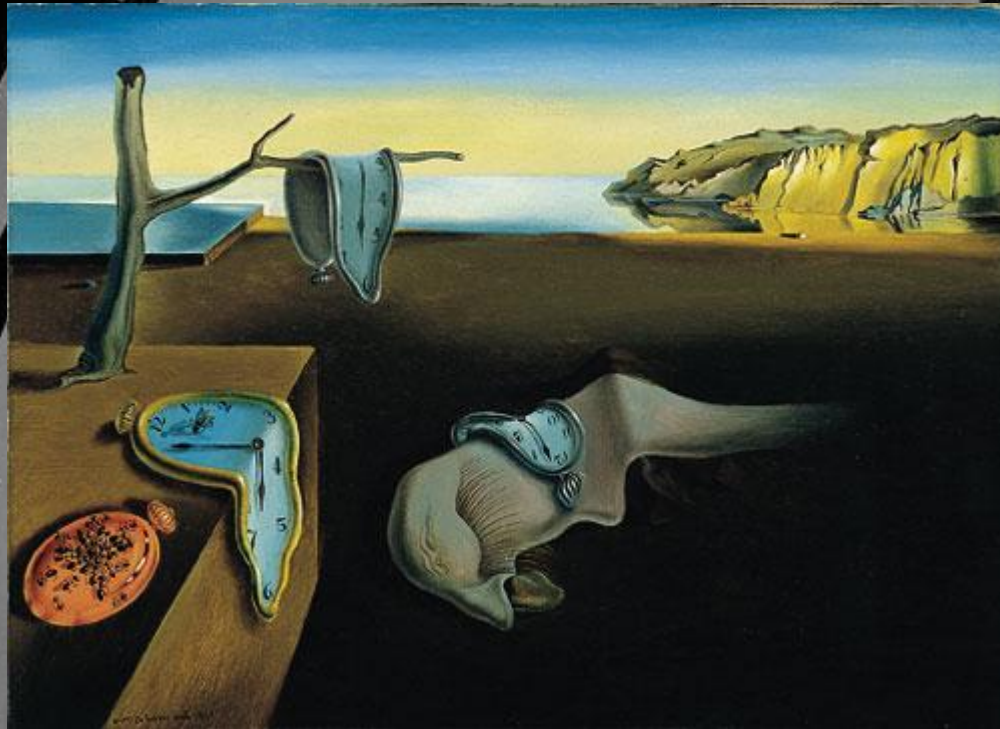

# Salvador Dali (May 11, 1904-January 23, 1989)

In the 1920s and 1930s Dali made his reputation in Europe and the USA, influenced by the cubism of Picasso and psychological theories of Freud.

# Salvador Dali

(May 11, 1904-January 23, 1989)

In 1929 he met Gala. She was eleven years older than he and was a Russian immigrant, and moreover, she was married. But in spite of that Dali and Gala began living together. Dali used to call her his muse.

# Salvador Dali

(May 11, 1904-January 23, 1989)

In 1931 Dali wrote his best-known picture- The Persistence of Memory- a crazy landscape with strange clocks.

# Salvador Dalí (May 11, 1904-January 23, 1989)

“The Fase Of War”  
(1940)

In 1940, as World War II started in Europe, Dalí and Gala moved to the United States, where they lived for eight years. During this period, Dalí never stopped painting.