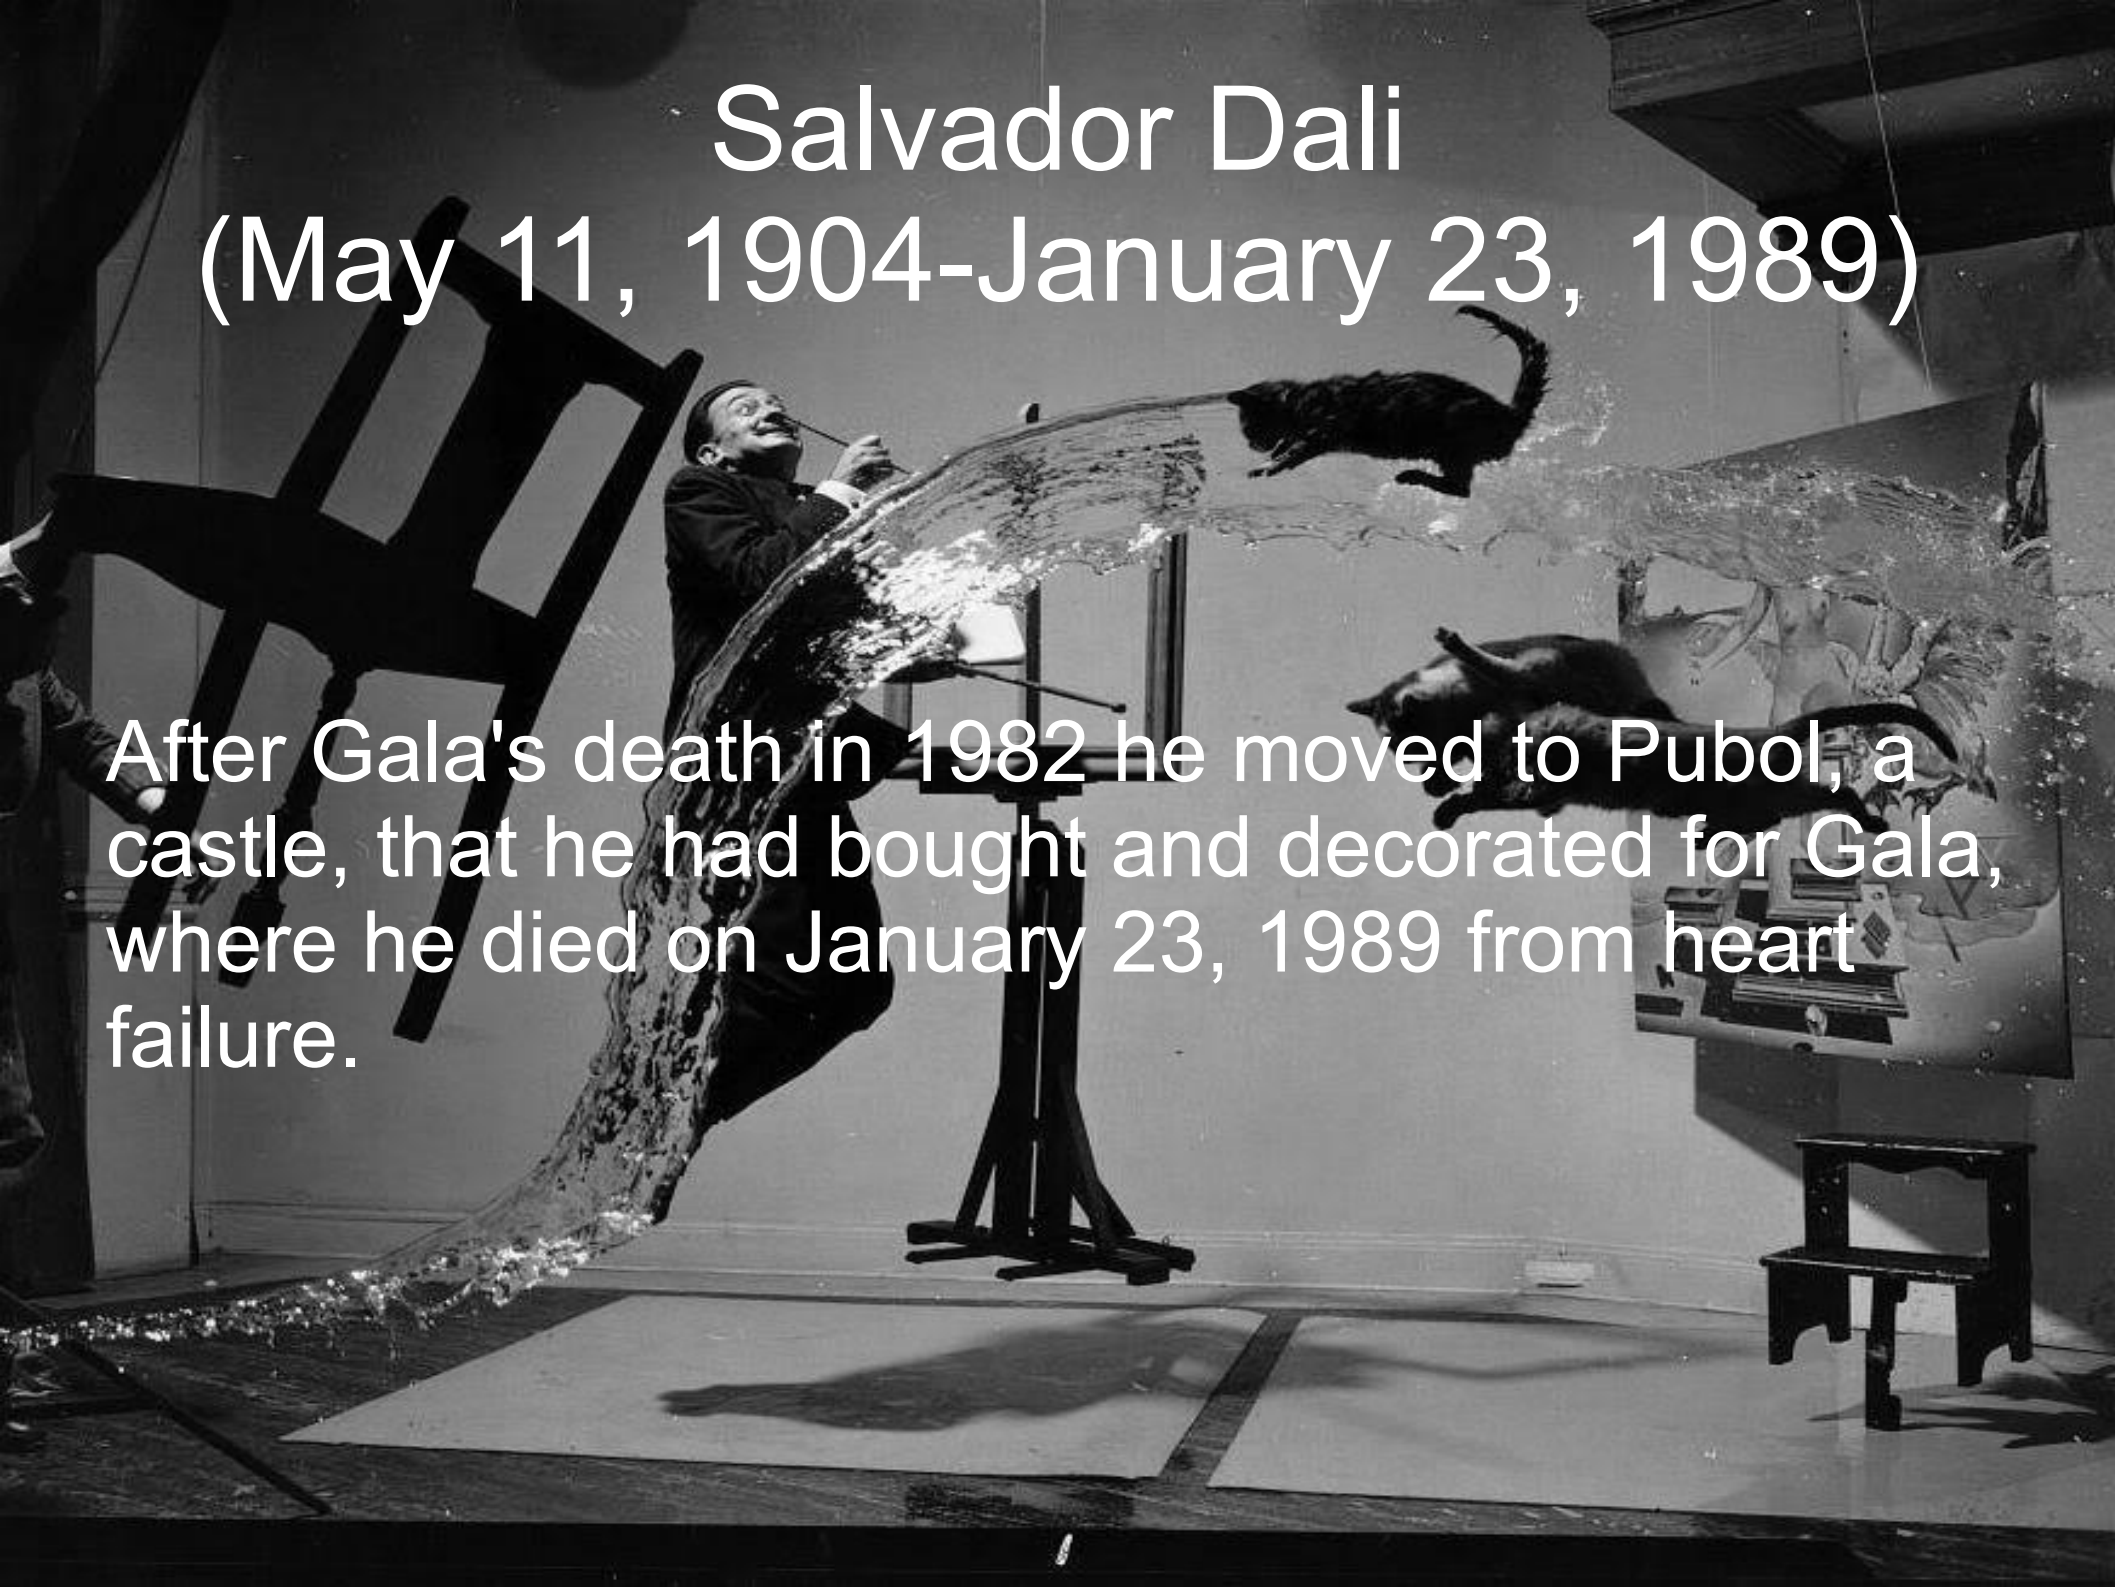

Salvador Dali (May 11, 1904-January 23, 1989)

After Gala's death in 1982 he moved to Pubol, a castle, that he had bought and decorated for Gala, where he died on January 23, 1989 from heart failure.