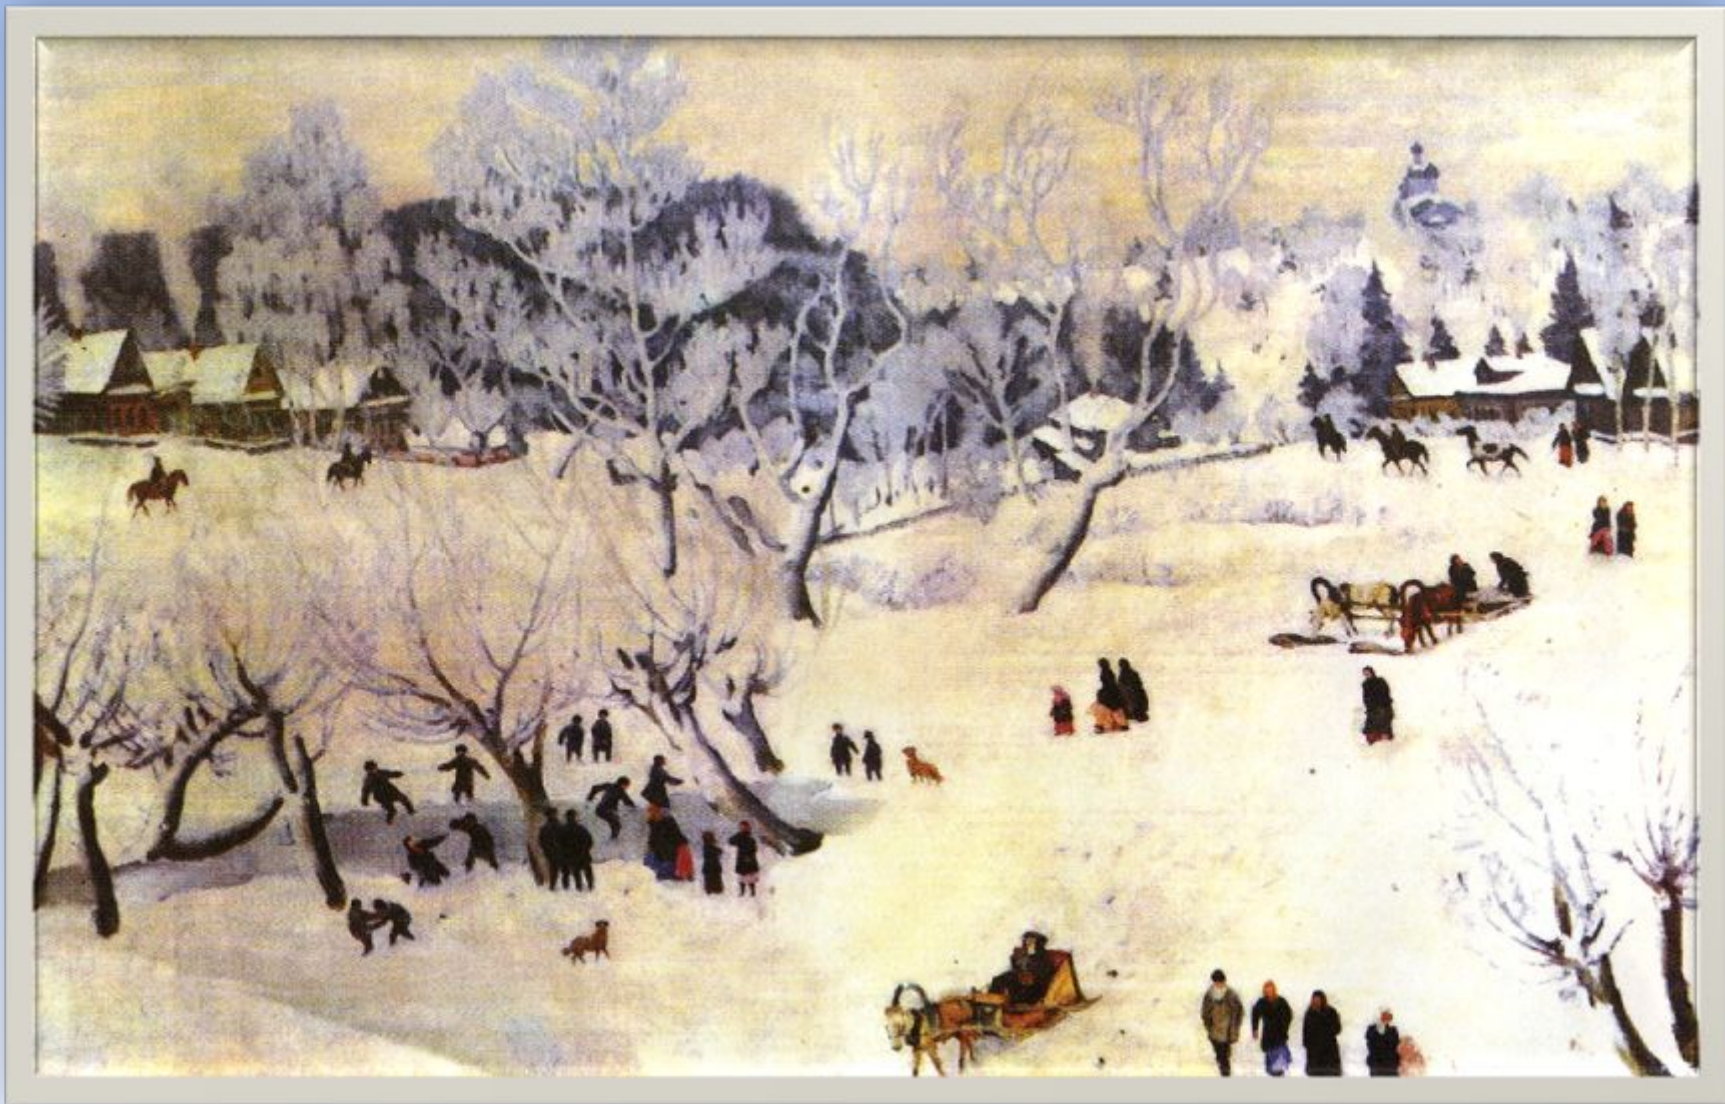

К.Юон « Волшебница зима»