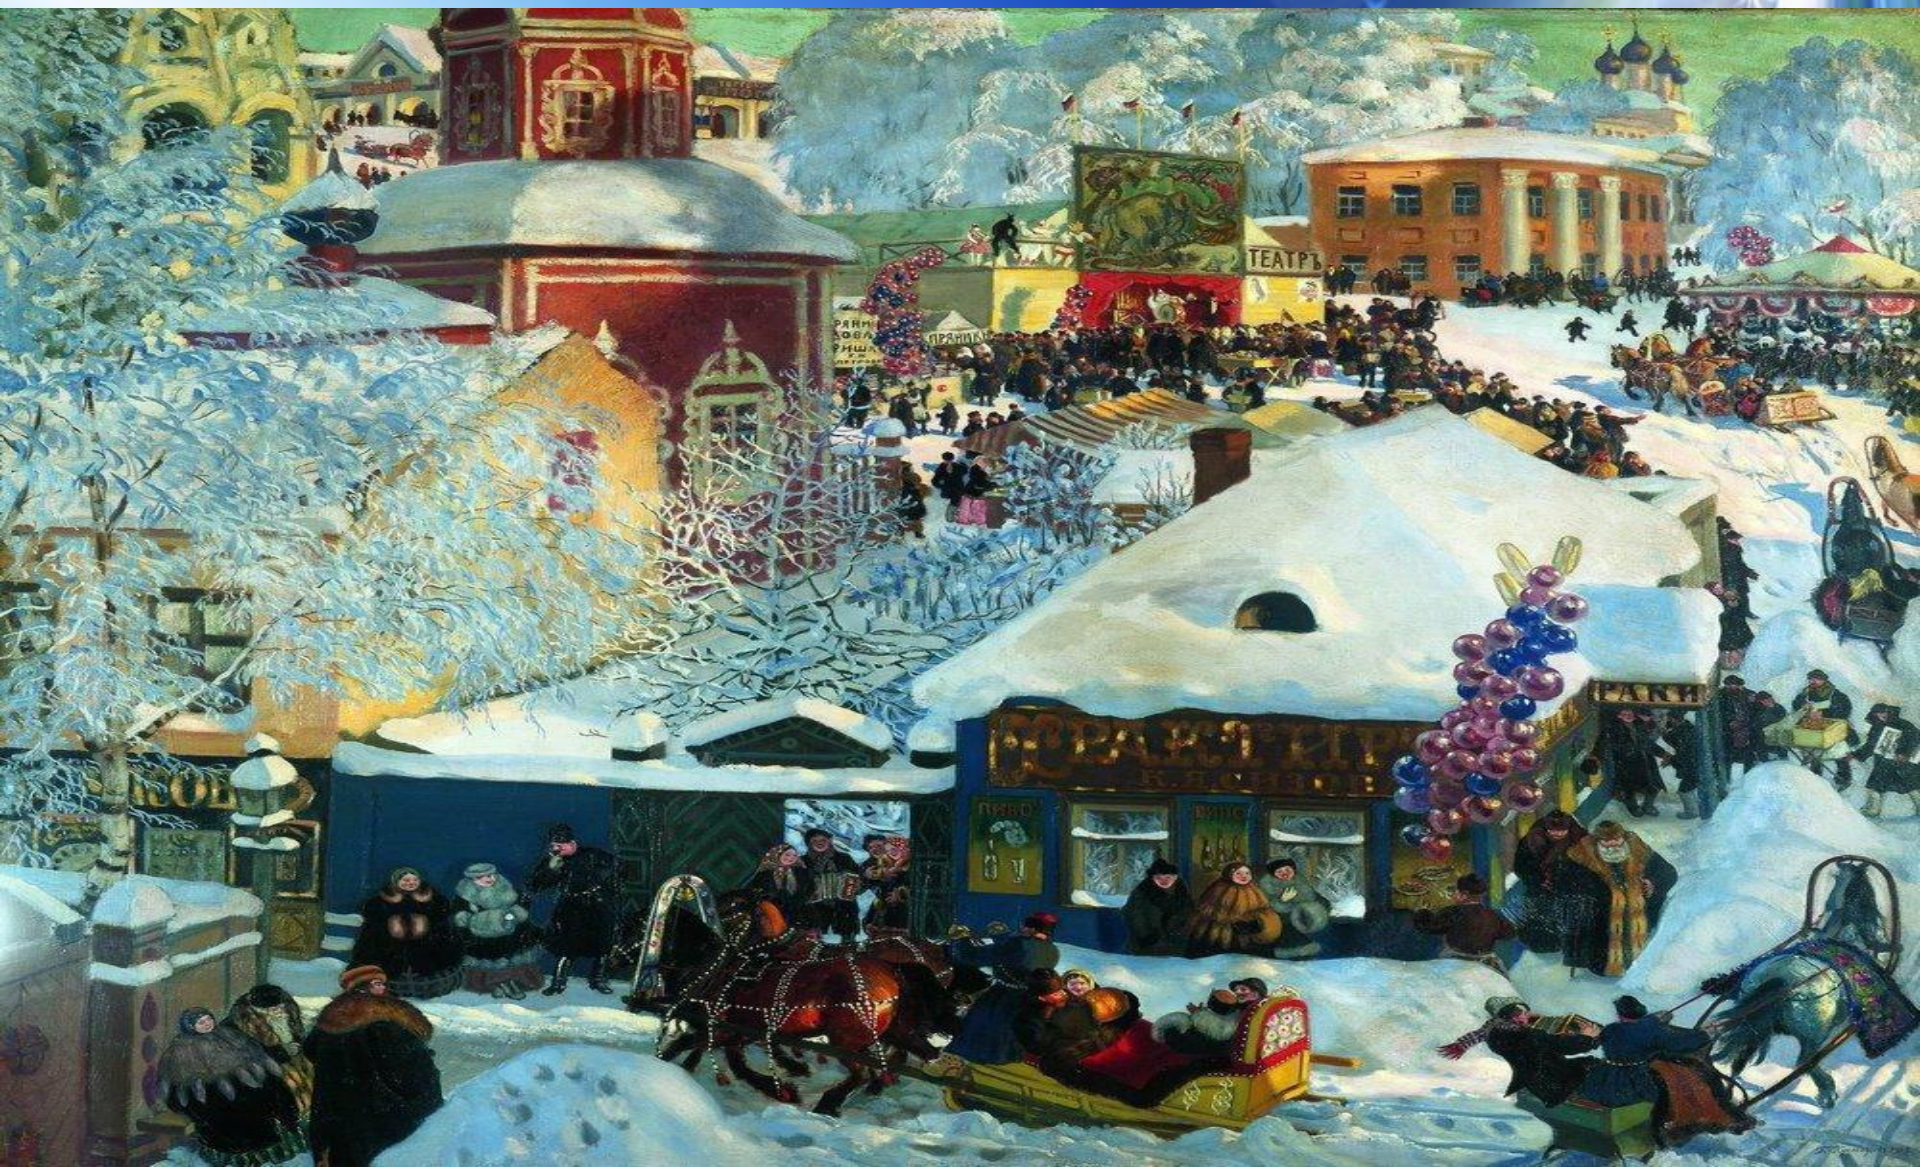

Б.Кустодиев «Масленица»