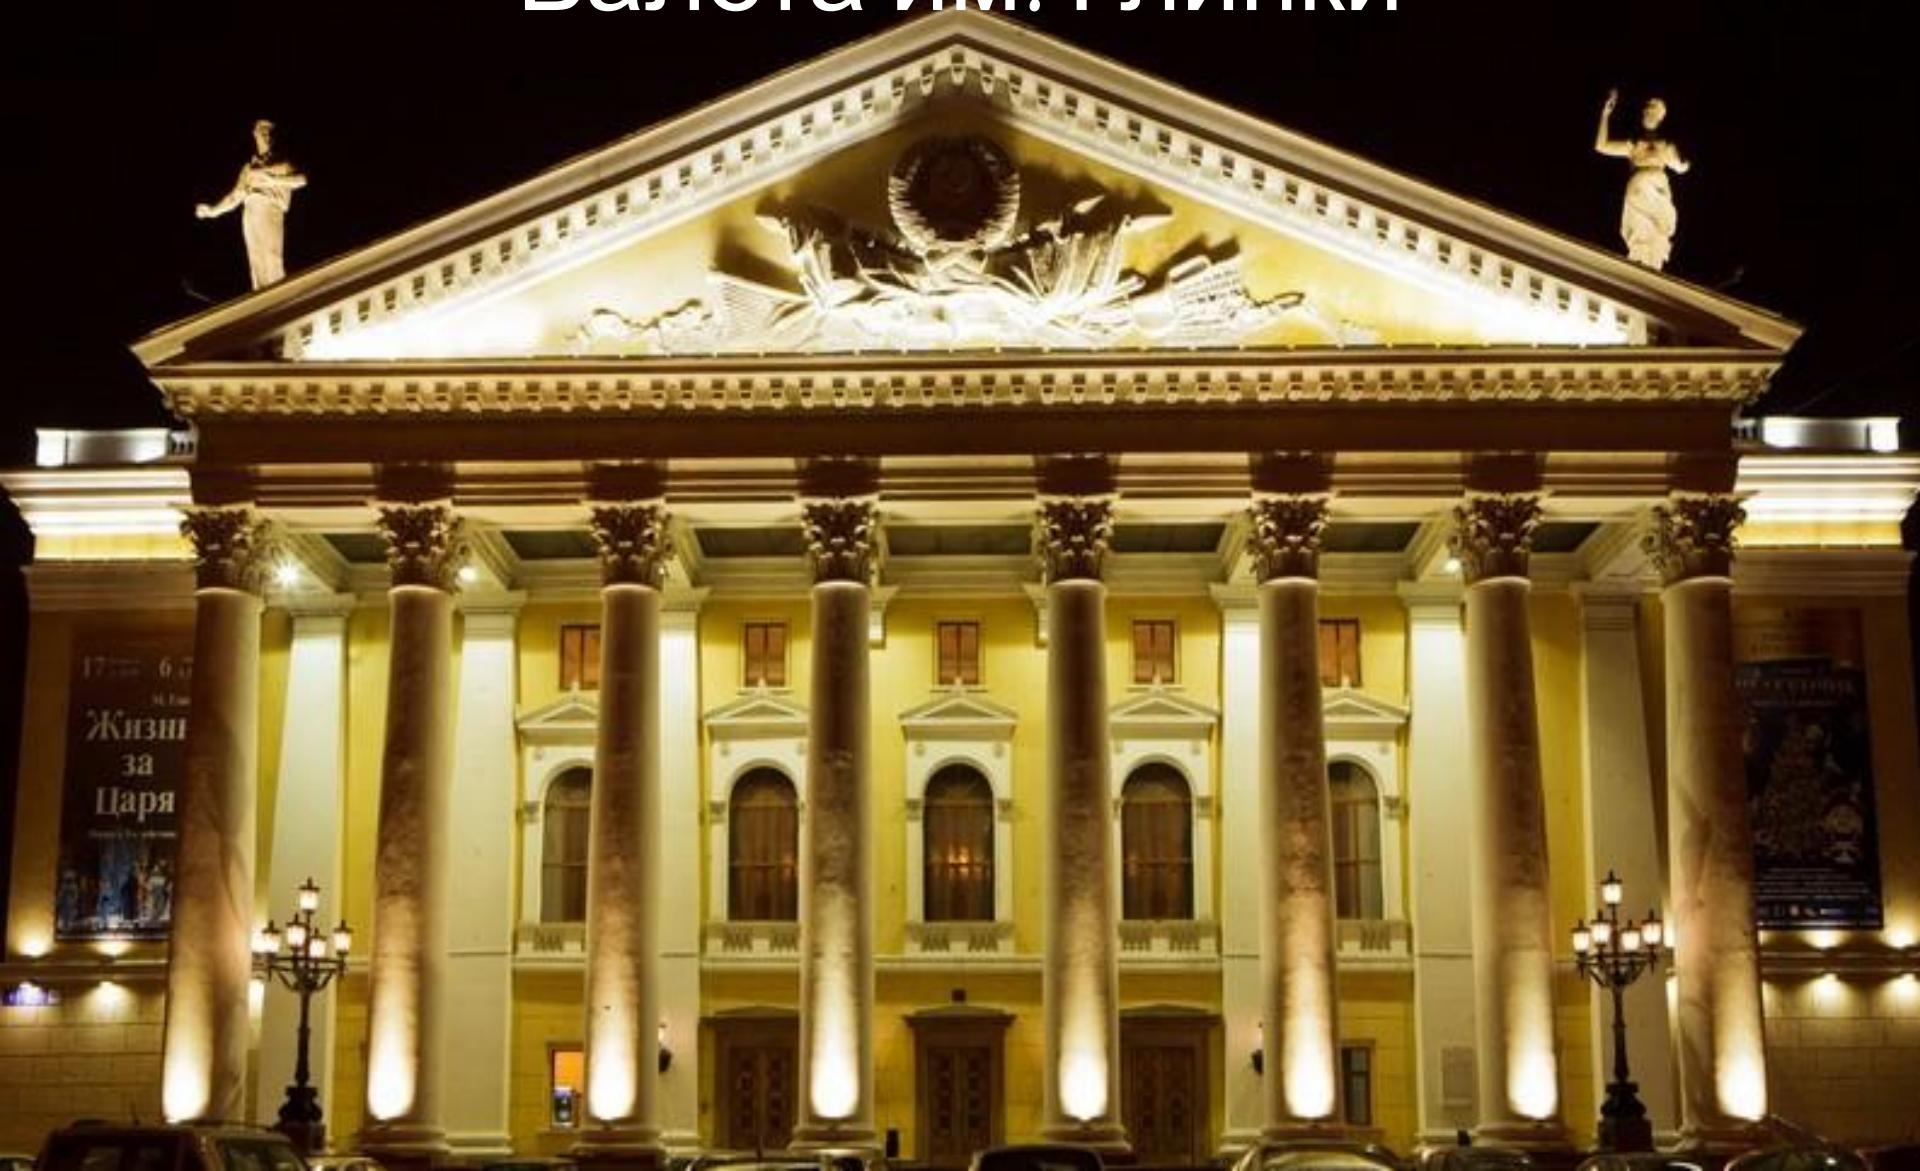

Челябинский Театр Оперы и Балета им. Глинки