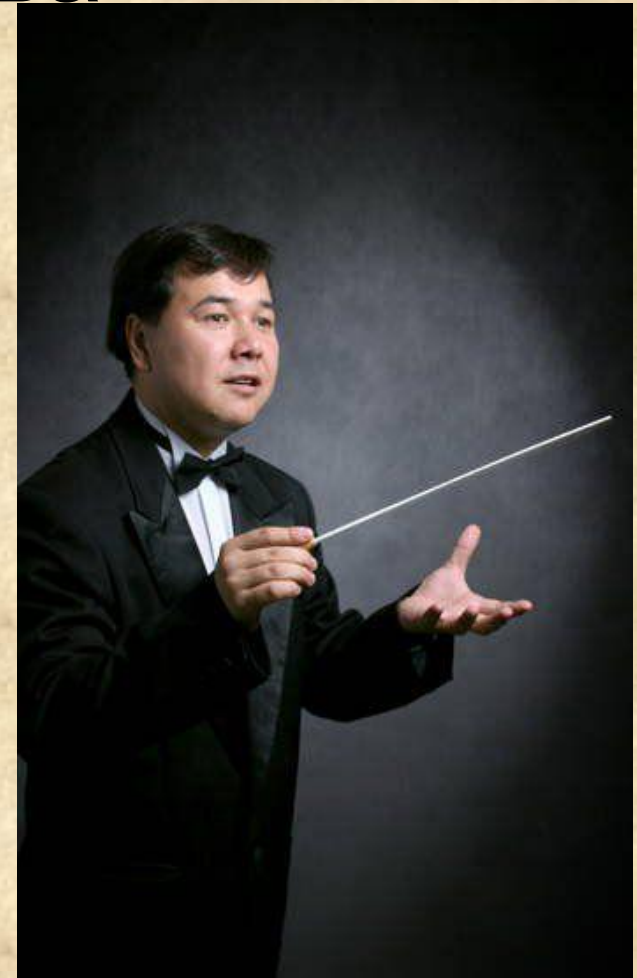

Камерный ансамбль «Классика» под управлением Адика Абдурахманова