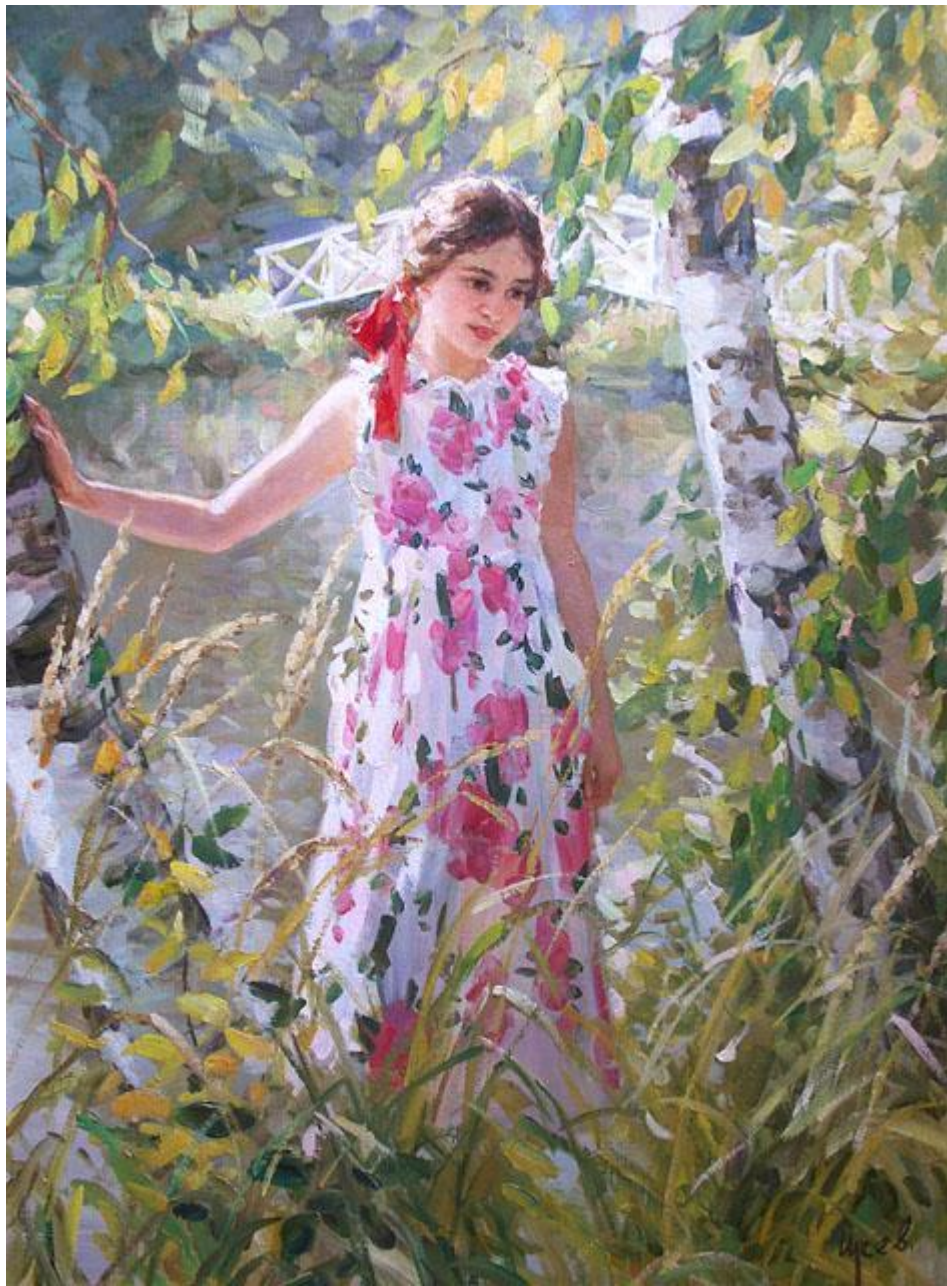

A vibrant, sunny outdoor scene. The background is a bright blue sky with a few wispy white clouds. The foreground is a lush green field filled with numerous small, bright pink flowers. The scene is framed by green leaves and branches, creating a sense of being in a garden or park. The overall atmosphere is bright, cheerful, and natural.

**Край в
котором ты
живёшь!**

**Род - родня - народ -
природа - Родина**

Берёзка — СИМВОЛ России

**ПЕСЕНКА О
СОЛНЫШКЕ,
РАДУГЕ И
РАДОСТИ!**

До свидания!